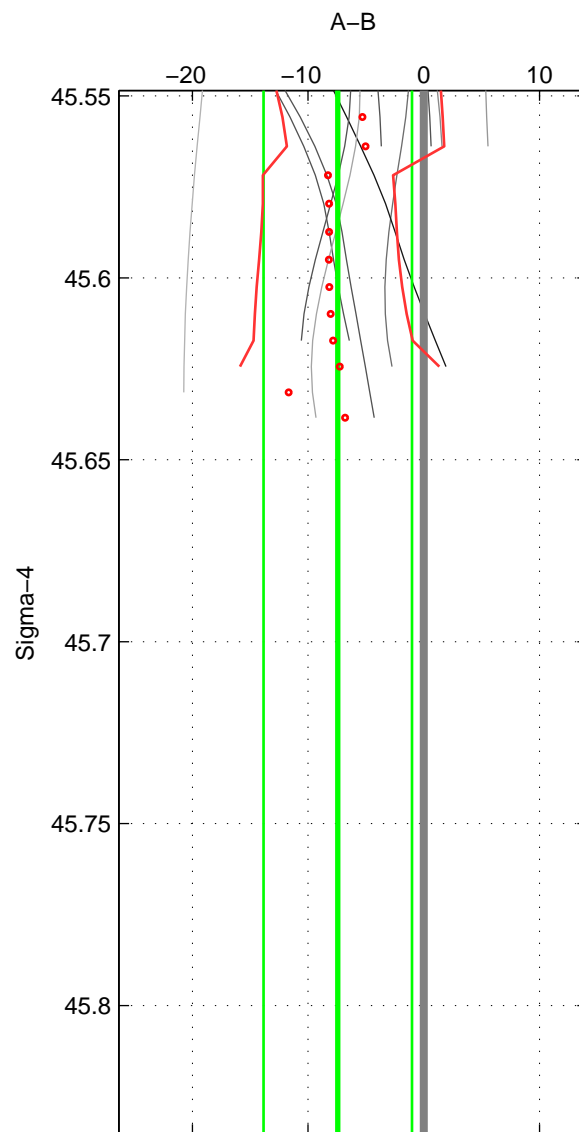

Cruise A (red). Date: Nov 1982 Cruisename: 205-29GD19821110

Cruise B (blue). Date: Aug 1998 Cruisename: 329-OMEX2

\*\*\* "Favourite" values are those of space 1.

	Offset	O.StDev	Ratio	R.Stdev	Rating
SIGMA:	-7.435	6.411	0.997	0.003	4
THETA:	-4.215	1.104	0.998	0.000	3
DEPTH:	-5.437	4.596	0.998	0.002	3
FAV.:	-7.435	6.411	0.997	0.003	4

Profiles of A: 5  
 Profiles of B: 4  
 Diff profs : 11  
 WMoffset (A-B): -7.4353  
 WMoffset stdev: 6.4108  
 WMratio (A/B): 0.99681  
 WMratio stdev: 0.0027356

Quality (1-5): 4

Profiles of A: 6  
 Profiles of B: 4  
 Diff profs : 12  
 WMoffset (A-B): -4.2153  
 WMoffset stdev: 1.1039  
 WMratio (A/B): 0.99819  
 WMratio stdev: 0.00047374

Quality (1-5): 3

Profiles of A: 6  
 Profiles of B: 3  
 Diff profs : 7  
 WMoffset (A-B): -5.4366  
 WMoffset stdev: 4.5957  
 WMratio (A/B): 0.99767  
 WMratio stdev: 0.0019697

Quality (1-5): 3