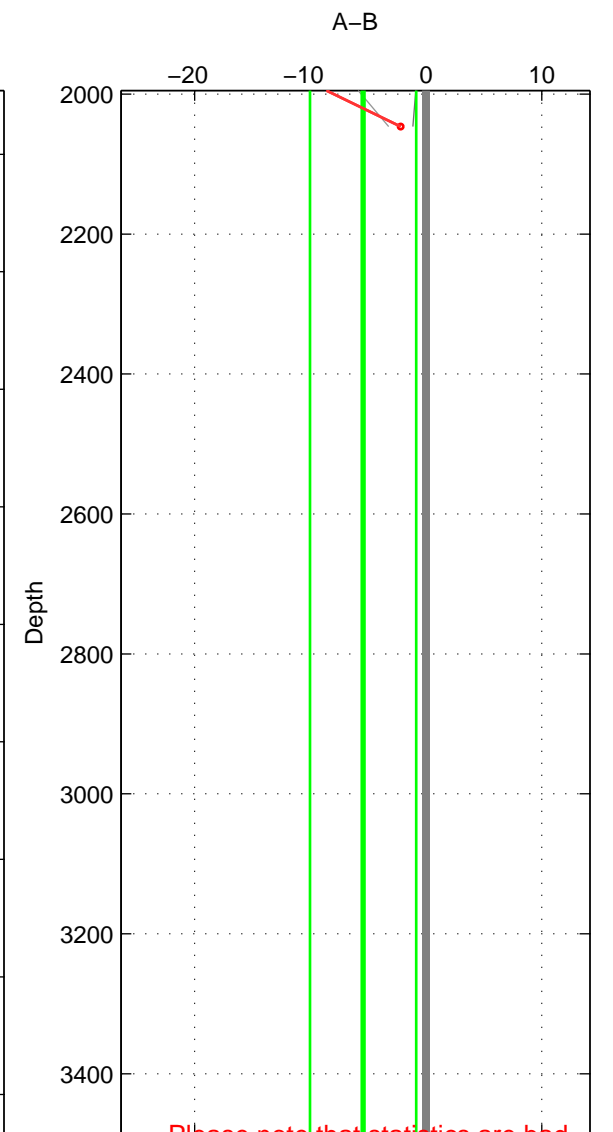

Cruise A (red). Date: Nov 1982 Cruisename: 205-29GD19821110

Cruise B (blue). Date: Aug 1998 Cruisename: 329-OMEX2

\*\*\* "Favourite" values are those of space 1.

	Offset	O.StDev	Ratio	R.Stdev	Rating
SIGMA:	-7.435	6.411	0.997	0.003	4
THETA:	-4.215	1.104	0.998	0.000	3
DEPTH:	-5.437	4.596	0.998	0.002	3
FAV.:	-7.435	6.411	0.997	0.003	4

Profiles of A: 5  
 Profiles of B: 4  
 Diff profs : 11  
 WMoffset (A-B): -7.4353  
 WMoffset stdev: 6.4108  
 WMratio (A/B): 0.99681  
 WMratio stdev: 0.0027356

Quality (1-5): 4

Profiles of A: 6  
 Profiles of B: 4  
 Diff profs : 12  
 WMoffset (A-B): -4.2153  
 WMoffset stdev: 1.1039  
 WMratio (A/B): 0.99819  
 WMratio stdev: 0.00047374

Quality (1-5): 3

Profiles of A: 6  
 Profiles of B: 3  
 Diff profs : 7  
 WMoffset (A-B): -5.4366  
 WMoffset stdev: 4.5957  
 WMratio (A/B): 0.99767  
 WMratio stdev: 0.0019697

Quality (1-5): 3