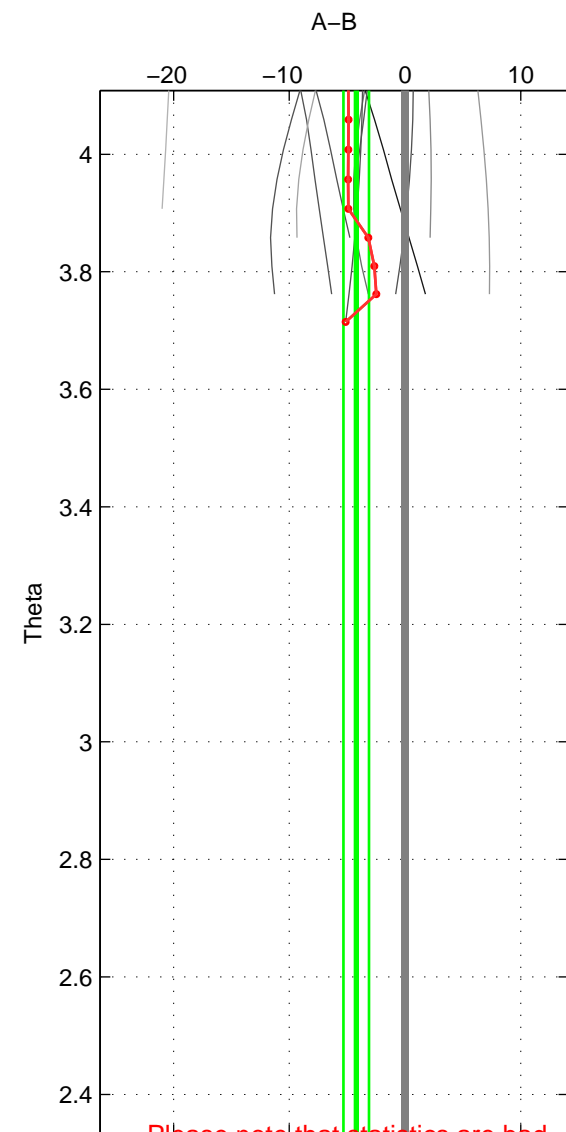

Cruise A (red). Date: Nov 1982 Cruisename: 205-29GD19821110

Cruise B (blue). Date: Aug 1998 Cruisename: 329-OMEX2

\*\*\* "Favourite" values are those of space 1.

	Offset	O.StDev	Ratio	R.Stdev	Rating
SIGMA:	-7.435	6.411	0.997	0.003	4
THETA:	-4.215	1.104	0.998	0.000	3
DEPTH:	-5.437	4.596	0.998	0.002	3
FAV.:	-7.435	6.411	0.997	0.003	4

Profiles of A: 5  
 Profiles of B: 4  
 Diff profs : 11  
 WMoffset (A-B): -7.4353  
 WMoffset stdev: 6.4108  
 WMratio (A/B): 0.99681  
 WMratio stdev: 0.0027356

Quality (1-5): 4

Profiles of A: 6  
 Profiles of B: 4  
 Diff profs : 12  
 WMoffset (A-B): -4.2153  
 WMoffset stdev: 1.1039  
 WMratio (A/B): 0.99819  
 WMratio stdev: 0.00047374

Quality (1-5): 3

Profiles of A: 6  
 Profiles of B: 3  
 Diff profs : 7  
 WMoffset (A-B): -5.4366  
 WMoffset stdev: 4.5957  
 WMratio (A/B): 0.99767  
 WMratio stdev: 0.0019697

Quality (1-5): 3