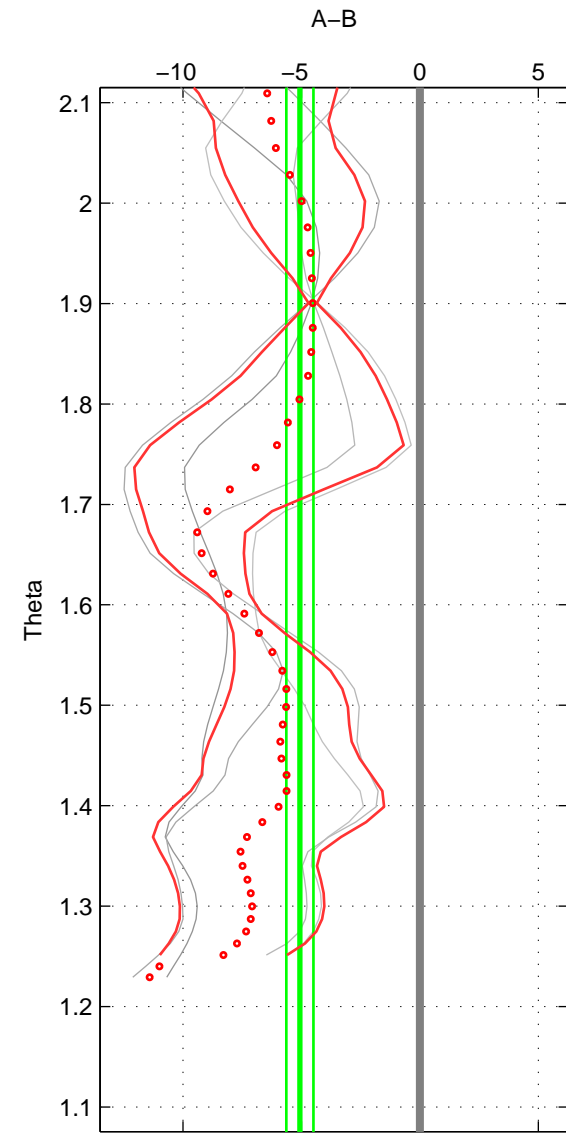

Cruise A (red). Date: Jan 2000 Cruisename: 588-49NZ20000105  
 Cruise B (blue). Date: Sep 1993 Cruisename: 730-90BM19930830

\*\*\* "Favourite" values are means of spaces 1 2 3.

	Offset	O.StDev	Ratio	R.Stdev	Rating
SIGMA:	-6.853	1.544	0.997	0.001	2
THETA:	-5.067	0.570	0.998	0.000	2
DEPTH:	-5.635	1.939	0.998	0.001	2
FAV. :	-5.851	1.351	0.998	0.001	2

Profiles of A: 2  
 Profiles of B: 3  
 Diff profs : 4  
 WMoffset (A-B): -6.8527  
 WMoffset stdev: 1.5436  
 WMratio (A/B): 0.99716  
 WMratio stdev: 0.00063814

Quality (1-5): 2

Profiles of A: 2  
 Profiles of B: 3  
 Diff profs : 4  
 WMoffset (A-B): -5.0665  
 WMoffset stdev: 0.56955  
 WMratio (A/B): 0.9979  
 WMratio stdev: 0.00023612

Quality (1-5): 2

Profiles of A: 2  
 Profiles of B: 3  
 Diff profs : 4  
 WMoffset (A-B): -5.6352  
 WMoffset stdev: 1.9393  
 WMratio (A/B): 0.99767  
 WMratio stdev: 0.00080223

Quality (1-5): 2