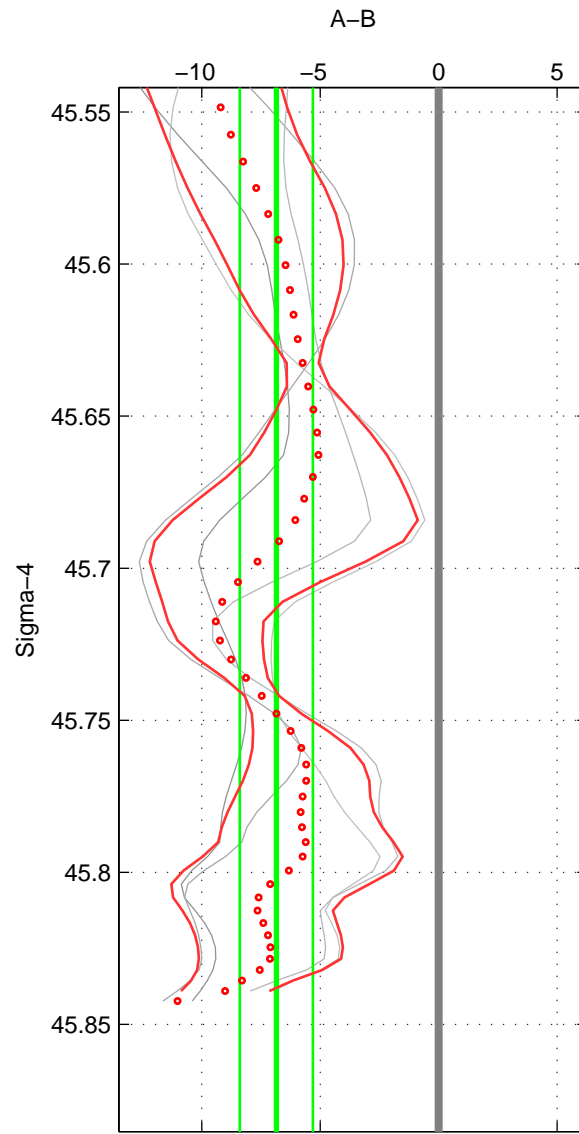

Cruise A (red). Date: Jan 2000 Cruisename: 588-49NZ20000105  
 Cruise B (blue). Date: Sep 1993 Cruisename: 730-90BM19930830

\*\*\* "Favourite" values are means of spaces 1 2 3.

	Offset	O.StDev	Ratio	R.Stdev	Rating
SIGMA:	-6.853	1.544	0.997	0.001	2
THETA:	-5.067	0.570	0.998	0.000	2
DEPTH:	-5.635	1.939	0.998	0.001	2
FAV. :	-5.851	1.351	0.998	0.001	2

Profiles of A: 2  
 Profiles of B: 3  
 Diff profs : 4  
 WMoffset (A-B): -6.8527  
 WMoffset stdev: 1.5436  
 WMratio (A/B): 0.99716  
 WMratio stdev: 0.00063814

Quality (1-5): 2

Profiles of A: 2  
 Profiles of B: 3  
 Diff profs : 4  
 WMoffset (A-B): -5.0665  
 WMoffset stdev: 0.56955  
 WMratio (A/B): 0.9979  
 WMratio stdev: 0.00023612

Quality (1-5): 2

Profiles of A: 2  
 Profiles of B: 3  
 Diff profs : 4  
 WMoffset (A-B): -5.6352  
 WMoffset stdev: 1.9393  
 WMratio (A/B): 0.99767  
 WMratio stdev: 0.00080223

Quality (1-5): 2