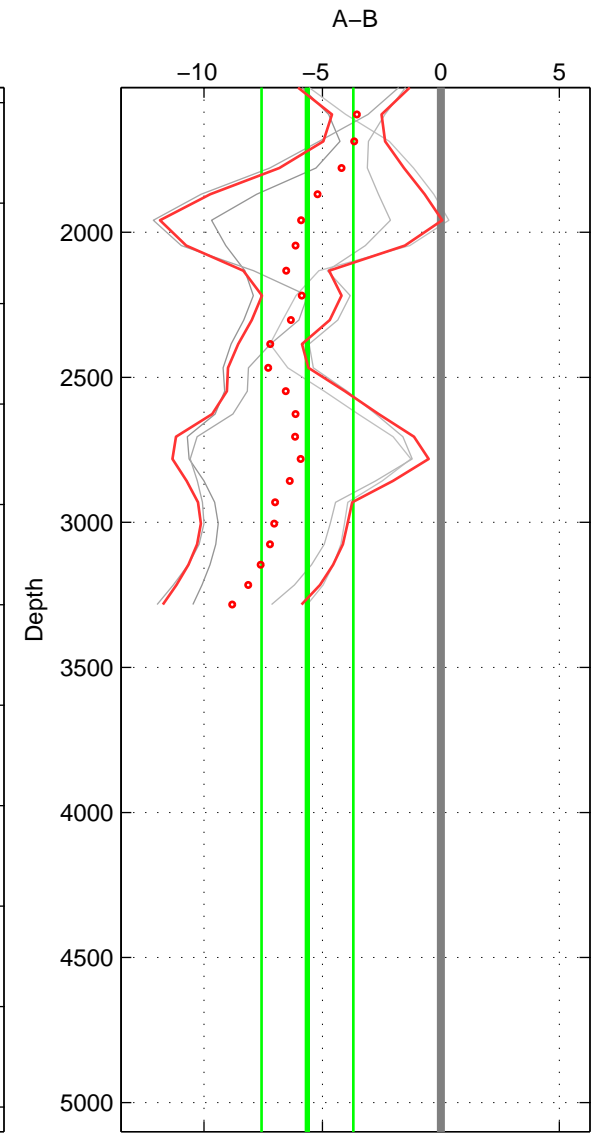

Cruise A (red). Date: Jan 2000 Cruisename: 588-49NZ20000105  
 Cruise B (blue). Date: Sep 1993 Cruisename: 730-90BM19930830

\*\*\* "Favourite" values are means of spaces 1 2 3.

	Offset	O.StDev	Ratio	R.Stdev	Rating
SIGMA:	-6.853	1.544	0.997	0.001	2
THETA:	-5.067	0.570	0.998	0.000	2
DEPTH:	-5.635	1.939	0.998	0.001	2
FAV. :	-5.851	1.351	0.998	0.001	2

Profiles of A: 2  
 Profiles of B: 3  
 Diff profs : 4  
 WMoffset (A-B): -6.8527  
 WMoffset stdev: 1.5436  
 WMratio (A/B): 0.99716  
 WMratio stdev: 0.00063814

Quality (1-5): 2

Profiles of A: 2  
 Profiles of B: 3  
 Diff profs : 4  
 WMoffset (A-B): -5.0665  
 WMoffset stdev: 0.56955  
 WMratio (A/B): 0.9979  
 WMratio stdev: 0.00023612

Quality (1-5): 2

Profiles of A: 2  
 Profiles of B: 3  
 Diff profs : 4  
 WMoffset (A-B): -5.6352  
 WMoffset stdev: 1.9393  
 WMratio (A/B): 0.99767  
 WMratio stdev: 0.00080223

Quality (1-5): 2