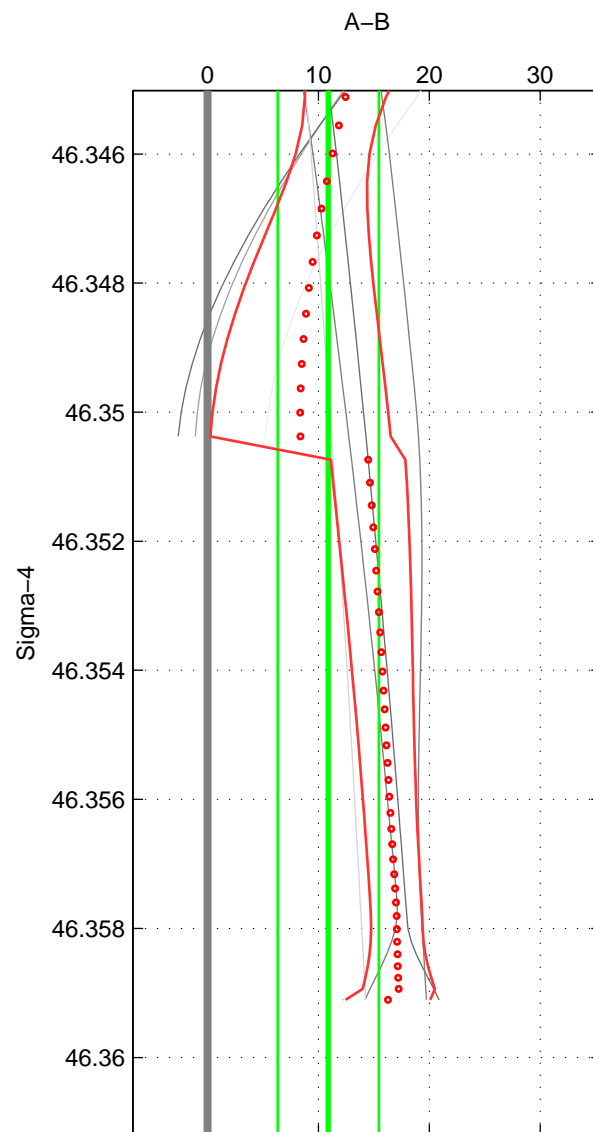

Cruise A (red). Date: Sep 1993 Cruisename: 33-18SN19950803

Cruise B (blue). Date: Oct 1997 Cruisename: 38-18SN19970924

\*\*\* "Favourite" values are means of spaces 1 2 3.

	Offset	O.StDev	Ratio	R.Stdev	Rating
SIGMA:	10.896	4.560	1.005	0.002	2
THETA:	13.287	5.363	1.006	0.002	2
DEPTH:	12.574	4.913	1.005	0.002	2
FAV.:	12.253	4.945	1.005	0.002	2

Profiles of A: 2  
 Profiles of B: 5  
 Diff profs : 8  
 WMoffset (A-B): 10.8961  
 WMoffset stdev: 4.5595  
 WMratio (A/B): 1.0047  
 WMratio stdev: 0.001994

Quality (1-5): 2

Profiles of A: 2  
 Profiles of B: 5  
 Diff profs : 9  
 WMoffset (A-B): 13.2874  
 WMoffset stdev: 5.3625  
 WMratio (A/B): 1.0058  
 WMratio stdev: 0.0023399

Quality (1-5): 2

Profiles of A: 2  
 Profiles of B: 5  
 Diff profs : 8  
 WMoffset (A-B): 12.5741  
 WMoffset stdev: 4.9133  
 WMratio (A/B): 1.0055  
 WMratio stdev: 0.0021495

Quality (1-5): 2