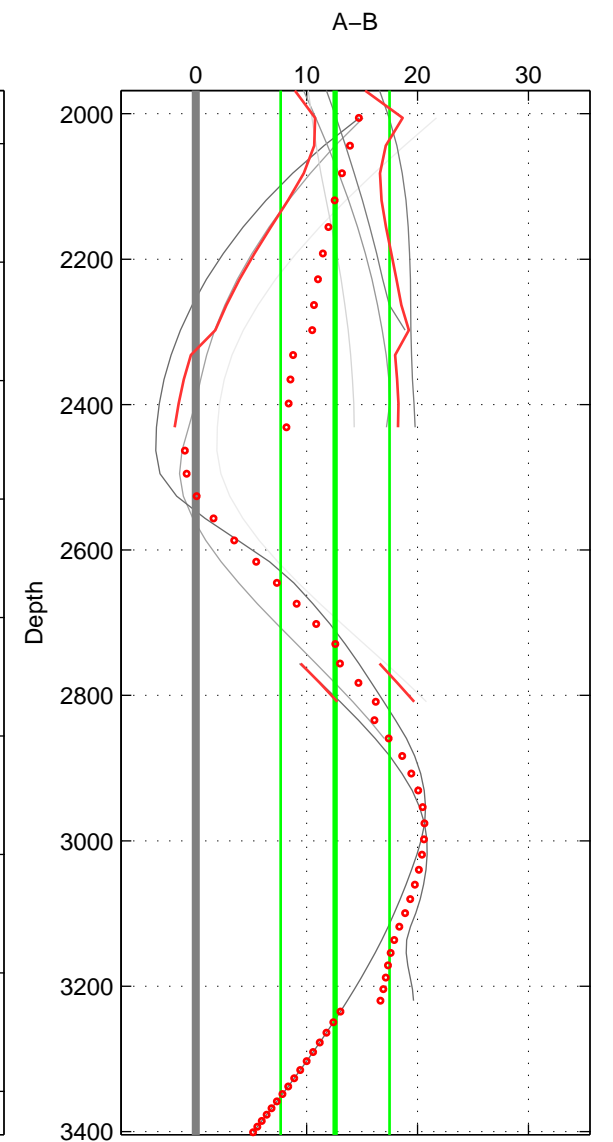

Cruise A (red). Date: Sep 1993 Cruisename: 33-18SN19950803

Cruise B (blue). Date: Oct 1997 Cruisename: 38-18SN19970924

\*\*\* "Favourite" values are means of spaces 1 2 3.

	Offset	O.StDev	Ratio	R.Stdev	Rating
SIGMA:	10.896	4.560	1.005	0.002	2
THETA:	13.287	5.363	1.006	0.002	2
DEPTH:	12.574	4.913	1.005	0.002	2
FAV.:	12.253	4.945	1.005	0.002	2

Profiles of A: 2  
 Profiles of B: 5  
 Diff profs : 8  
 WMoffset (A-B): 10.8961  
 WMoffset stdev: 4.5595  
 WMratio (A/B): 1.0047  
 WMratio stdev: 0.001994

Quality (1-5): 2

Profiles of A: 2  
 Profiles of B: 5  
 Diff profs : 9  
 WMoffset (A-B): 13.2874  
 WMoffset stdev: 5.3625  
 WMratio (A/B): 1.0058  
 WMratio stdev: 0.0023399

Quality (1-5): 2

Profiles of A: 2  
 Profiles of B: 5  
 Diff profs : 8  
 WMoffset (A-B): 12.5741  
 WMoffset stdev: 4.9133  
 WMratio (A/B): 1.0055  
 WMratio stdev: 0.0021495

Quality (1-5): 2