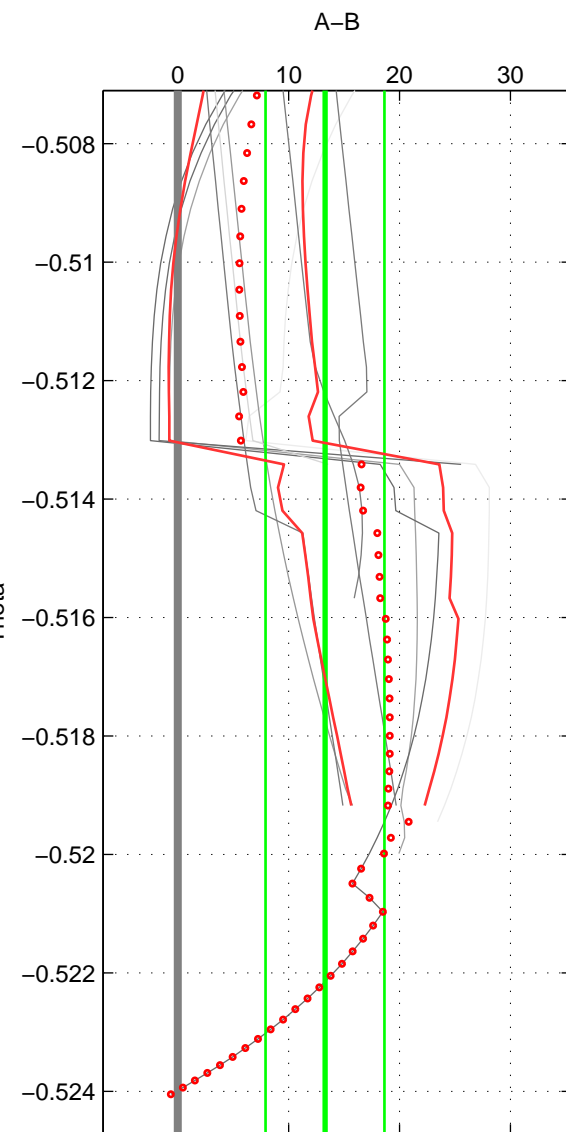

Cruise A (red). Date: Sep 1993 Cruisename: 33-18SN19950803

Cruise B (blue). Date: Oct 1997 Cruisename: 38-18SN19970924

\*\*\* "Favourite" values are means of spaces 1 2 3.

	Offset	O.StDev	Ratio	R.Stdev	Rating
SIGMA:	10.896	4.560	1.005	0.002	2
THETA:	13.287	5.363	1.006	0.002	2
DEPTH:	12.574	4.913	1.005	0.002	2
FAV.:	12.253	4.945	1.005	0.002	2

Profiles of A: 2  
 Profiles of B: 5  
 Diff profs : 8  
 WMoffset (A-B): 10.8961  
 WMoffset stdev: 4.5595  
 WMratio (A/B): 1.0047  
 WMratio stdev: 0.001994

Quality (1-5): 2

Profiles of A: 2  
 Profiles of B: 5  
 Diff profs : 9  
 WMoffset (A-B): 13.2874  
 WMoffset stdev: 5.3625  
 WMratio (A/B): 1.0058  
 WMratio stdev: 0.0023399

Quality (1-5): 2

Profiles of A: 2  
 Profiles of B: 5  
 Diff profs : 8  
 WMoffset (A-B): 12.5741  
 WMoffset stdev: 4.9133  
 WMratio (A/B): 1.0055  
 WMratio stdev: 0.0021495

Quality (1-5): 2