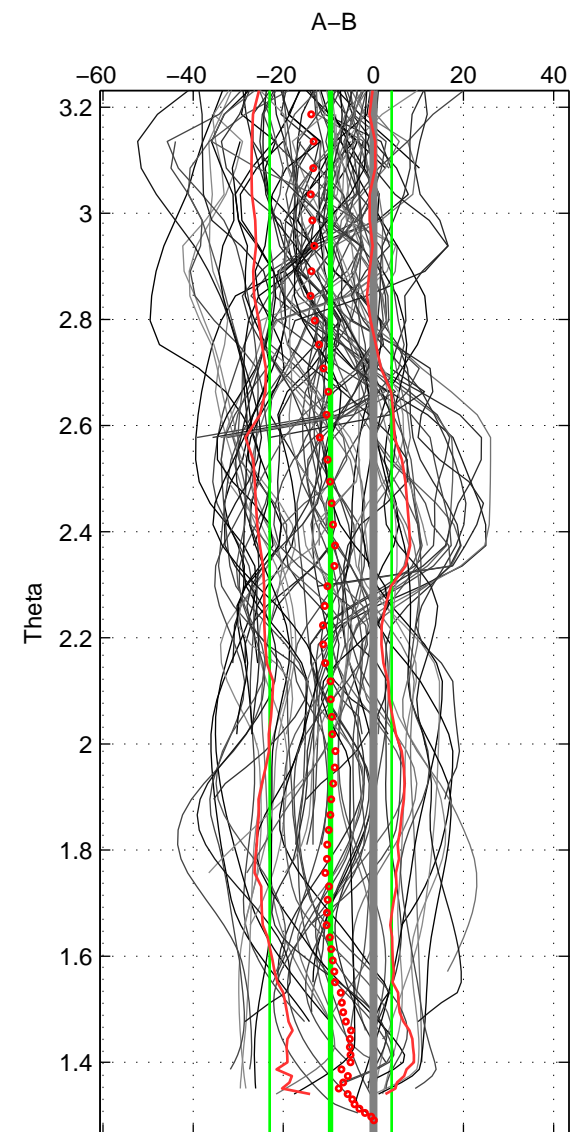

Cruise A (red). Date: Jul 2003 Cruisename: 194-18HU20030713

Cruise B (blue). Date: Jun 2006 Cruisename: 197-18HU20060524

\*\*\* "Favourite" values are means of spaces 1 2 3.

	Offset	O.StDev	Ratio	R.Stdev	Rating
SIGMA:	-5.762	10.232	0.997	0.004	4
THETA:	-9.495	13.548	0.996	0.006	4
DEPTH:	-7.597	8.351	0.997	0.004	4
FAV.:	-7.618	10.710	0.997	0.005	4

Profiles of A: 20  
 Profiles of B: 22  
 Diff profs : 87  
 WMoffset (A-B): -5.7617  
 WMoffset stdev: 10.2317  
 WMratio (A/B): 0.9975  
 WMratio stdev: 0.0044458

Quality (1-5): 4

Profiles of A: 20  
 Profiles of B: 22  
 Diff profs : 87  
 WMoffset (A-B): -9.4951  
 WMoffset stdev: 13.5479  
 WMratio (A/B): 0.99591  
 WMratio stdev: 0.0058499

Quality (1-5): 4

Profiles of A: 20  
 Profiles of B: 21  
 Diff profs : 81  
 WMoffset (A-B): -7.5967  
 WMoffset stdev: 8.3505  
 WMratio (A/B): 0.99671  
 WMratio stdev: 0.0036222

Quality (1-5): 4