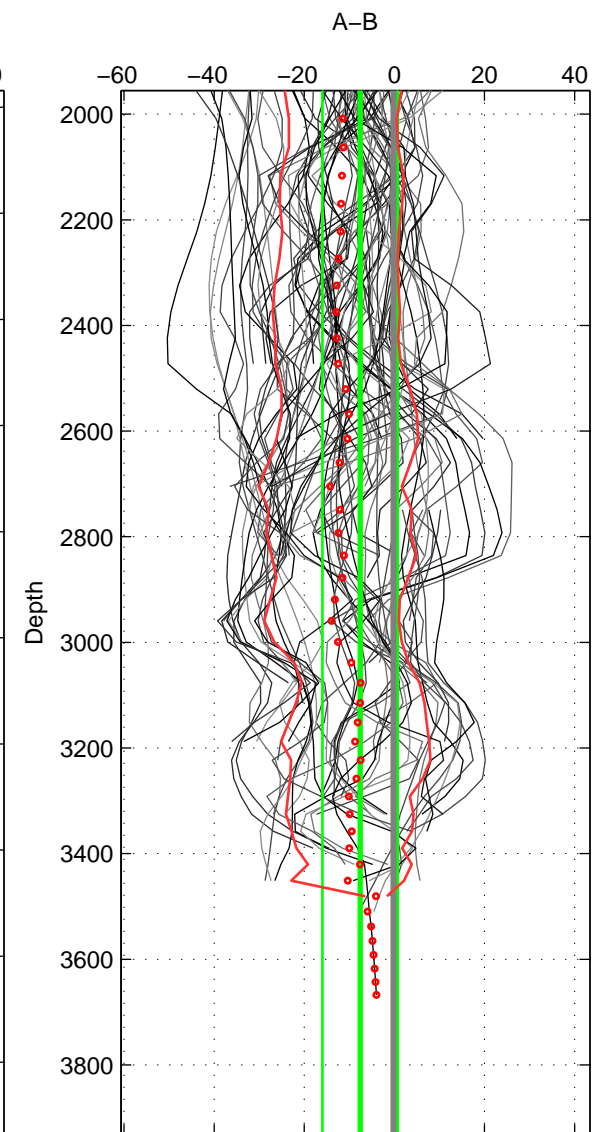

Cruise A (red). Date: Jul 2003 Cruisename: 194-18HU20030713

Cruise B (blue). Date: Jun 2006 Cruisename: 197-18HU20060524

\*\*\* "Favourite" values are means of spaces 1 2 3.

	Offset	O.StDev	Ratio	R.Stdev	Rating
SIGMA:	-5.762	10.232	0.997	0.004	4
THETA:	-9.495	13.548	0.996	0.006	4
DEPTH:	-7.597	8.351	0.997	0.004	4
FAV.:	-7.618	10.710	0.997	0.005	4

Profiles of A: 20  
 Profiles of B: 22  
 Diff profs : 87  
 WMoffset (A-B): -5.7617  
 WMoffset stdev: 10.2317  
 WMratio (A/B): 0.9975  
 WMratio stdev: 0.0044458

Quality (1-5): 4

Profiles of A: 20  
 Profiles of B: 22  
 Diff profs : 87  
 WMoffset (A-B): -9.4951  
 WMoffset stdev: 13.5479  
 WMratio (A/B): 0.99591  
 WMratio stdev: 0.0058499

Quality (1-5): 4

Profiles of A: 20  
 Profiles of B: 21  
 Diff profs : 81  
 WMoffset (A-B): -7.5967  
 WMoffset stdev: 8.3505  
 WMratio (A/B): 0.99671  
 WMratio stdev: 0.0036222

Quality (1-5): 4