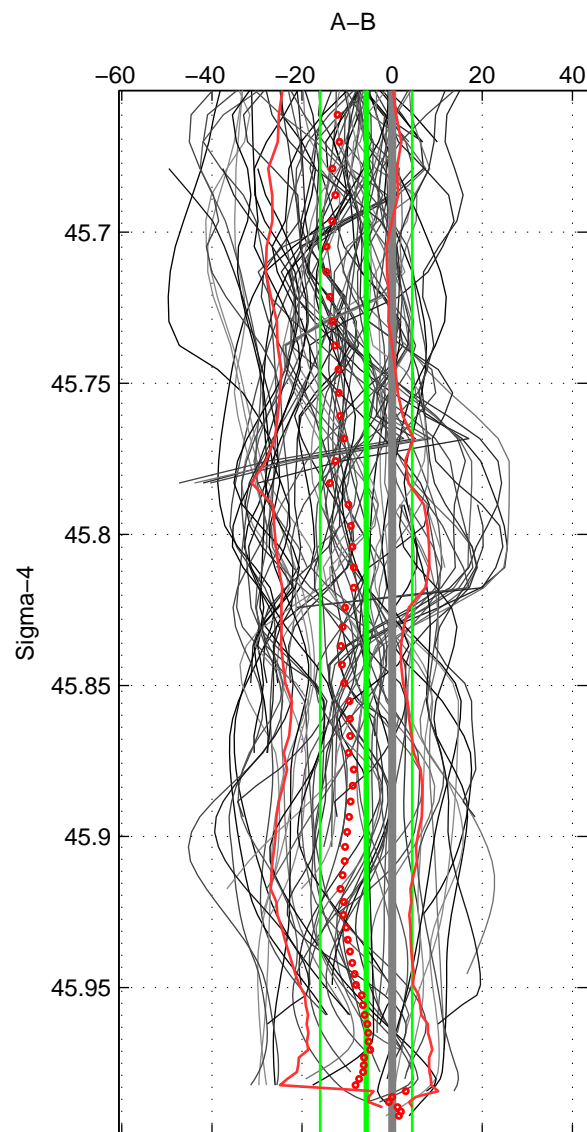

Cruise A (red). Date: Jul 2003 Cruisename: 194-18HU20030713

Cruise B (blue). Date: Jun 2006 Cruisename: 197-18HU20060524

\*\*\* "Favourite" values are means of spaces 1 2 3.

	Offset	O.StDev	Ratio	R.Stdev	Rating
SIGMA:	-5.762	10.232	0.997	0.004	4
THETA:	-9.495	13.548	0.996	0.006	4
DEPTH:	-7.597	8.351	0.997	0.004	4
FAV.:	-7.618	10.710	0.997	0.005	4

Profiles of A: 20  
 Profiles of B: 22  
 Diff profs : 87  
 WMoffset (A-B): -5.7617  
 WMoffset stdev: 10.2317  
 WMratio (A/B): 0.9975  
 WMratio stdev: 0.0044458

Quality (1-5): 4

Profiles of A: 20  
 Profiles of B: 22  
 Diff profs : 87  
 WMoffset (A-B): -9.4951  
 WMoffset stdev: 13.5479  
 WMratio (A/B): 0.99591  
 WMratio stdev: 0.0058499

Quality (1-5): 4

Profiles of A: 20  
 Profiles of B: 21  
 Diff profs : 81  
 WMoffset (A-B): -7.5967  
 WMoffset stdev: 8.3505  
 WMratio (A/B): 0.99671  
 WMratio stdev: 0.0036222

Quality (1-5): 4