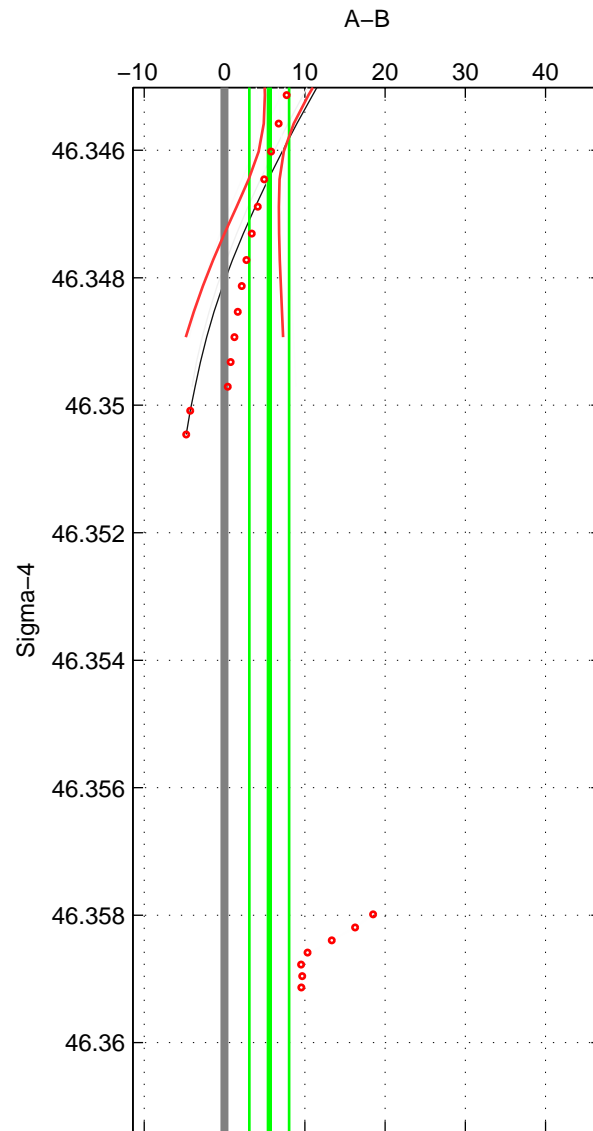

Cruise A (red). Date: Sep 1993 Cruisename: 33-18SN19950803
 Cruise B (blue). Date: Aug 2008 Cruisename: 46-18SN20080717

*** "Favourite" values are means of spaces 1 2 3.

	Offset	O.StDev	Ratio	R.Stdev	Rating
SIGMA:	5.573	2.488	1.002	0.001	2
THETA:	10.471	6.082	1.005	0.003	2
DEPTH:	7.362	1.053	1.003	0.000	2
FAV. :	7.802	3.208	1.003	0.001	2

Profiles of A: 2
 Profiles of B: 3
 Diff profs : 5
 WMoffset (A-B): 5.573
 WMoffset stdev: 2.4878
 WMratio (A/B): 1.0024
 WMratio stdev: 0.0010826

Quality (1-5): 2

Profiles of A: 2
 Profiles of B: 3
 Diff profs : 5
 WMoffset (A-B): 10.4708
 WMoffset stdev: 6.0821
 WMratio (A/B): 1.0046
 WMratio stdev: 0.0026425

Quality (1-5): 2

Profiles of A: 2
 Profiles of B: 3
 Diff profs : 5
 WMoffset (A-B): 7.3619
 WMoffset stdev: 1.0533
 WMratio (A/B): 1.0032
 WMratio stdev: 0.00045929

Quality (1-5): 2