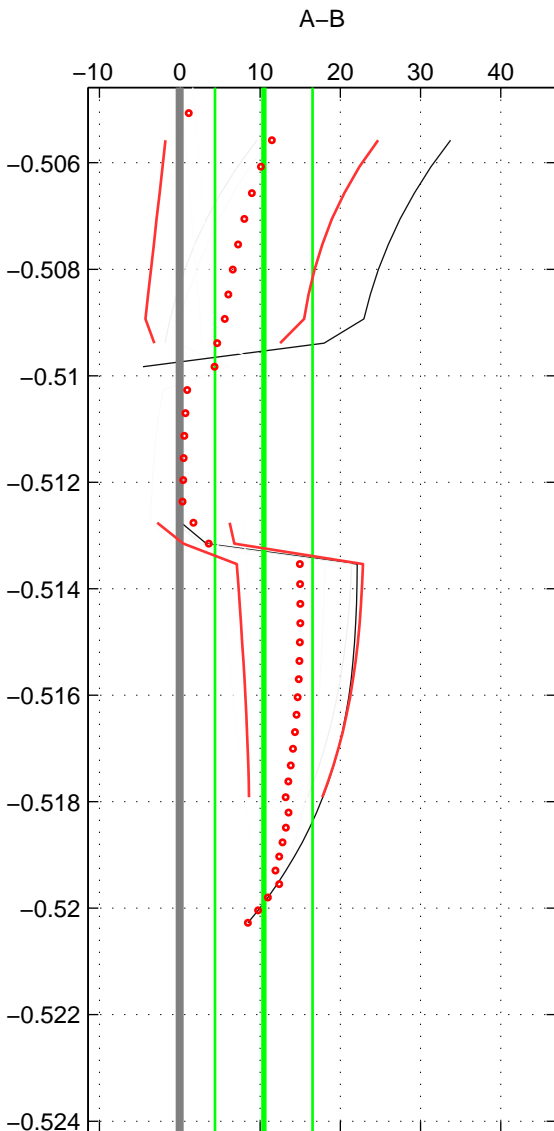

Cruise A (red). Date: Sep 1993 Cruisename: 33-18SN19950803
 Cruise B (blue). Date: Aug 2008 Cruisename: 46-18SN20080717

*** "Favourite" values are means of spaces 1 2 3.

	Offset	O.StDev	Ratio	R.Stdev	Rating
SIGMA:	5.573	2.488	1.002	0.001	2
THETA:	10.471	6.082	1.005	0.003	2
DEPTH:	7.362	1.053	1.003	0.000	2
FAV. :	7.802	3.208	1.003	0.001	2

Profiles of A: 2
 Profiles of B: 3
 Diff profs : 5
 WMoffset (A-B): 5.573
 WMoffset stdev: 2.4878
 WMratio (A/B): 1.0024
 WMratio stdev: 0.0010826

Quality (1-5): 2

Profiles of A: 2
 Profiles of B: 3
 Diff profs : 5
 WMoffset (A-B): 10.4708
 WMoffset stdev: 6.0821
 WMratio (A/B): 1.0046
 WMratio stdev: 0.0026425

Quality (1-5): 2

Profiles of A: 2
 Profiles of B: 3
 Diff profs : 5
 WMoffset (A-B): 7.3619
 WMoffset stdev: 1.0533
 WMratio (A/B): 1.0032
 WMratio stdev: 0.00045929

Quality (1-5): 2