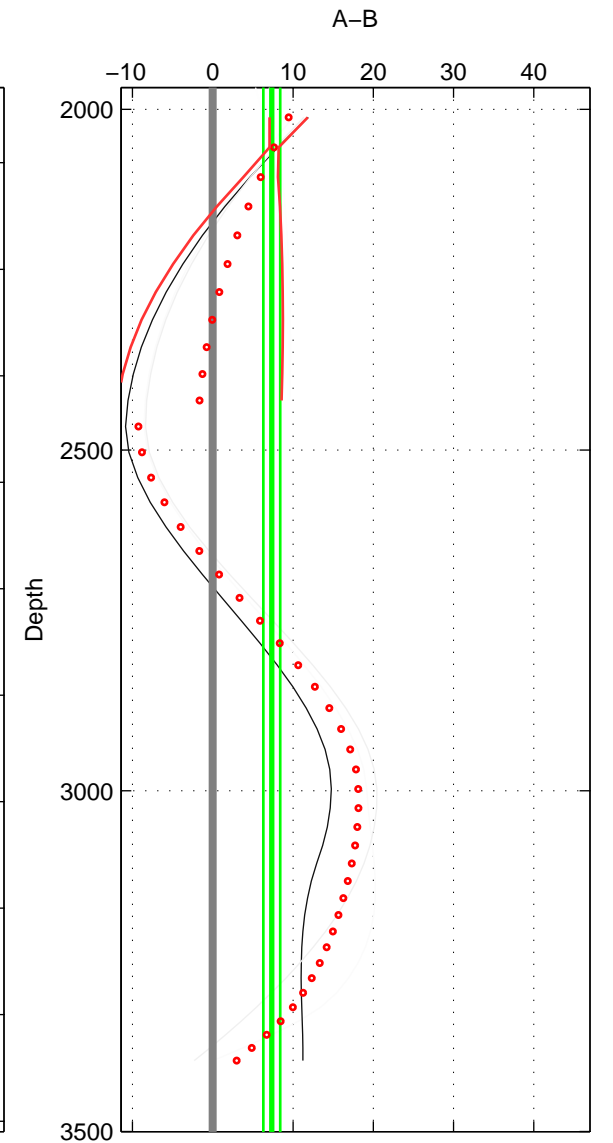

Cruise A (red). Date: Sep 1993 Cruisename: 33-18SN19950803
 Cruise B (blue). Date: Aug 2008 Cruisename: 46-18SN20080717

*** "Favourite" values are means of spaces 1 2 3.

	Offset	O.StDev	Ratio	R.Stdev	Rating
SIGMA:	5.573	2.488	1.002	0.001	2
THETA:	10.471	6.082	1.005	0.003	2
DEPTH:	7.362	1.053	1.003	0.000	2
FAV. :	7.802	3.208	1.003	0.001	2

Profiles of A: 2
 Profiles of B: 3
 Diff profs : 5
 WMoffset (A-B): 5.573
 WMoffset stdev: 2.4878
 WMratio (A/B): 1.0024
 WMratio stdev: 0.0010826

Quality (1-5): 2

Profiles of A: 2
 Profiles of B: 3
 Diff profs : 5
 WMoffset (A-B): 10.4708
 WMoffset stdev: 6.0821
 WMratio (A/B): 1.0046
 WMratio stdev: 0.0026425

Quality (1-5): 2

Profiles of A: 2
 Profiles of B: 3
 Diff profs : 5
 WMoffset (A-B): 7.3619
 WMoffset stdev: 1.0533
 WMratio (A/B): 1.0032
 WMratio stdev: 0.00045929

Quality (1-5): 2