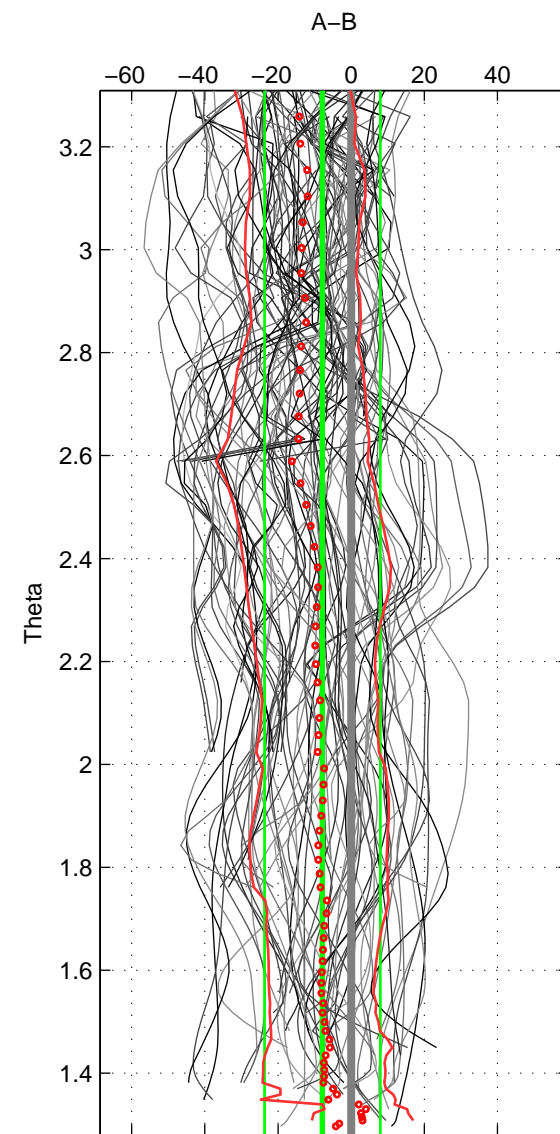

Cruise A (red). Date: May 2004 Cruisename: 195-18HU20040515

Cruise B (blue). Date: Jun 2006 Cruisename: 197-18HU20060524

\*\*\* "Favourite" values are means of spaces 1 2 3.

	Offset	O.StDev	Ratio	R.Stdev	Rating
SIGMA:	-8.140	15.498	0.996	0.007	4
THETA:	-7.858	15.819	0.997	0.007	4
DEPTH:	-9.010	16.469	0.996	0.007	4
FAV. :	-8.336	15.929	0.996	0.007	4

Profiles of A: 17  
 Profiles of B: 19  
 Diff profs : 90  
 WMoffset (A-B): -8.1395  
 WMoffset stdev: 15.4979  
 WMratio (A/B): 0.99649  
 WMratio stdev: 0.0067089

Quality (1-5): 4

Profiles of A: 17  
 Profiles of B: 19  
 Diff profs : 90  
 WMoffset (A-B): -7.8583  
 WMoffset stdev: 15.8192  
 WMratio (A/B): 0.99661  
 WMratio stdev: 0.0068446

Quality (1-5): 4

Profiles of A: 17  
 Profiles of B: 18  
 Diff profs : 83  
 WMoffset (A-B): -9.0101  
 WMoffset stdev: 16.4691  
 WMratio (A/B): 0.99612  
 WMratio stdev: 0.0071167

Quality (1-5): 4