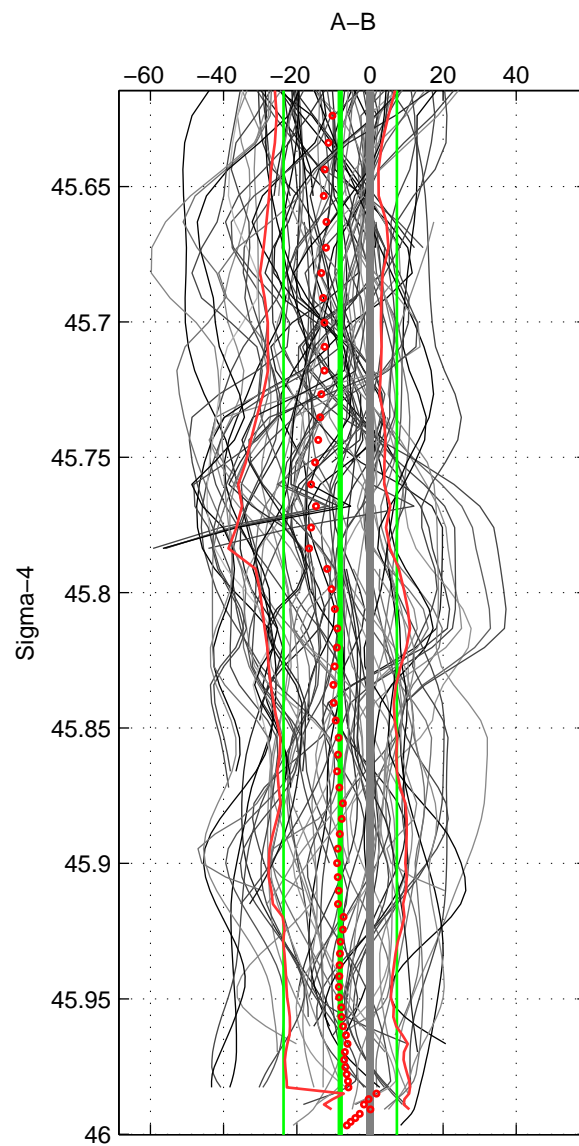

Cruise A (red). Date: May 2004 Cruisename: 195-18HU20040515

Cruise B (blue). Date: Jun 2006 Cruisename: 197-18HU20060524

\*\*\* "Favourite" values are means of spaces 1 2 3.

	Offset	O.StDev	Ratio	R.Stdev	Rating
SIGMA:	-8.140	15.498	0.996	0.007	4
THETA:	-7.858	15.819	0.997	0.007	4
DEPTH:	-9.010	16.469	0.996	0.007	4
FAV. :	-8.336	15.929	0.996	0.007	4

Profiles of A: 17  
 Profiles of B: 19  
 Diff profs : 90  
 WMoffset (A-B): -8.1395  
 WMoffset stdev: 15.4979  
 WMratio (A/B): 0.99649  
 WMratio stdev: 0.0067089

Quality (1-5): 4

Profiles of A: 17  
 Profiles of B: 19  
 Diff profs : 90  
 WMoffset (A-B): -7.8583  
 WMoffset stdev: 15.8192  
 WMratio (A/B): 0.99661  
 WMratio stdev: 0.0068446

Quality (1-5): 4

Profiles of A: 17  
 Profiles of B: 18  
 Diff profs : 83  
 WMoffset (A-B): -9.0101  
 WMoffset stdev: 16.4691  
 WMratio (A/B): 0.99612  
 WMratio stdev: 0.0071167

Quality (1-5): 4