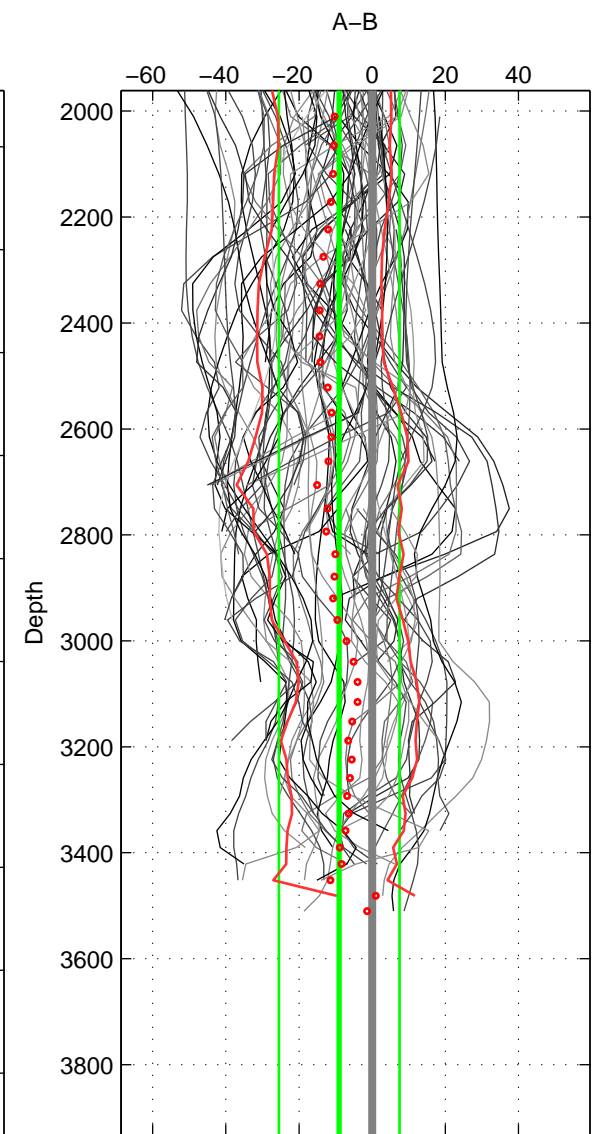

Cruise A (red). Date: May 2004 Cruisename: 195-18HU20040515

Cruise B (blue). Date: Jun 2006 Cruisename: 197-18HU20060524

\*\*\* "Favourite" values are means of spaces 1 2 3.

	Offset	O.StDev	Ratio	R.Stdev	Rating
SIGMA:	-8.140	15.498	0.996	0.007	4
THETA:	-7.858	15.819	0.997	0.007	4
DEPTH:	-9.010	16.469	0.996	0.007	4
FAV. :	-8.336	15.929	0.996	0.007	4

Profiles of A: 17  
 Profiles of B: 19  
 Diff profs : 90  
 WMoffset (A-B): -8.1395  
 WMoffset stdev: 15.4979  
 WMratio (A/B): 0.99649  
 WMratio stdev: 0.0067089

Quality (1-5): 4

Profiles of A: 17  
 Profiles of B: 19  
 Diff profs : 90  
 WMoffset (A-B): -7.8583  
 WMoffset stdev: 15.8192  
 WMratio (A/B): 0.99661  
 WMratio stdev: 0.0068446

Quality (1-5): 4

Profiles of A: 17  
 Profiles of B: 18  
 Diff profs : 83  
 WMoffset (A-B): -9.0101  
 WMoffset stdev: 16.4691  
 WMratio (A/B): 0.99612  
 WMratio stdev: 0.0071167

Quality (1-5): 4