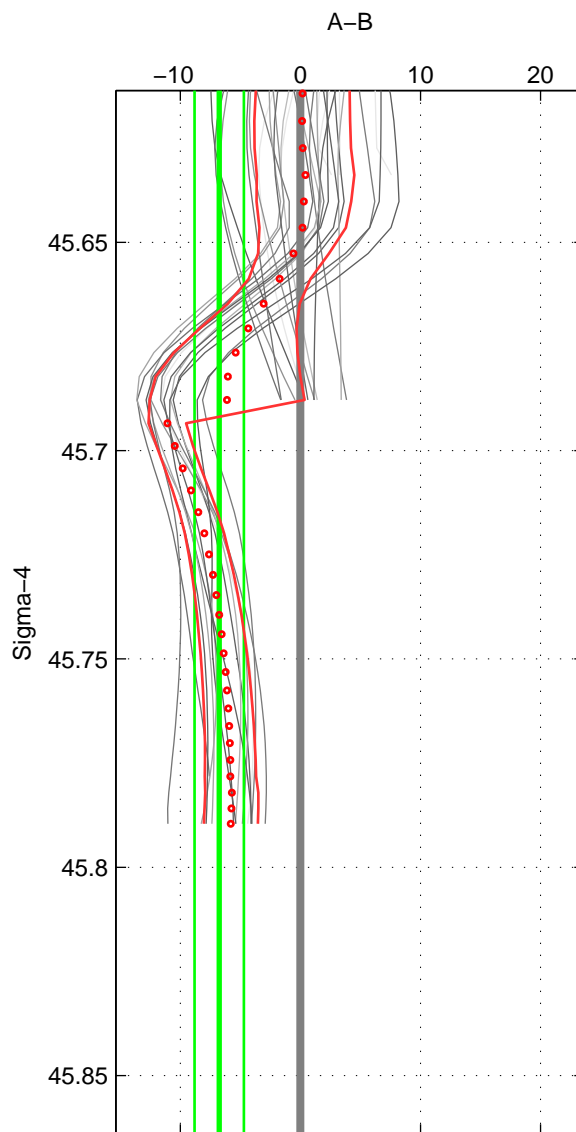

Cruise A (red). Date: Aug 1997 Cruisename: 314-74DI19970807

Cruise B (blue). Date: Aug 1998 Cruisename: 329-OMEX2

*** "Favourite" values are those of space 2.

	Offset	O.StDev	Ratio	R.Stdev	Rating
SIGMA:	-6.760	2.055	0.997	0.001	3
THETA:	-3.130	3.480	0.999	0.001	5
DEPTH:	-6.498	3.738	0.997	0.002	2
FAV. :	-3.130	3.480	0.999	0.001	5

Profiles of A: 17
 Profiles of B: 2
 Diff profs : 29
 WMoffset (A-B): -6.7599
 WMoffset stdev: 2.0552
 WMratio (A/B): 0.99711
 WMratio stdev: 0.00087877

Quality (1-5): 3

Profiles of A: 17
 Profiles of B: 3
 Diff profs : 45
 WMoffset (A-B): -3.1296
 WMoffset stdev: 3.4804
 WMratio (A/B): 0.99866
 WMratio stdev: 0.0014884

Quality (1-5): 5

Profiles of A: 17
 Profiles of B: 2
 Diff profs : 30
 WMoffset (A-B): -6.4982
 WMoffset stdev: 3.7382
 WMratio (A/B): 0.99722
 WMratio stdev: 0.0015977

Quality (1-5): 2

Please note that statistics are bad.