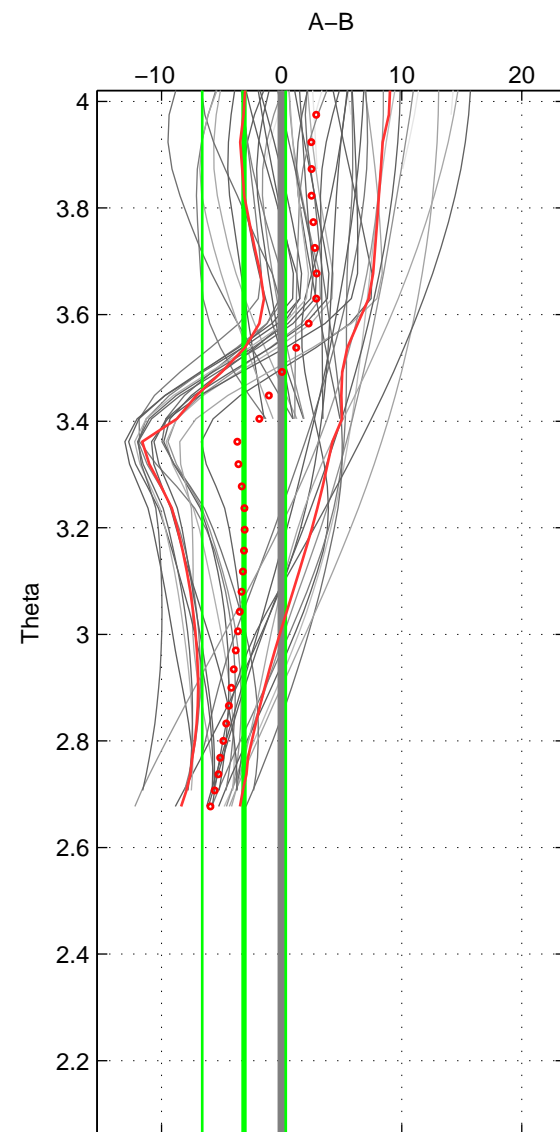

Cruise A (red). Date: Aug 1997 Cruisename: 314-74DI19970807

Cruise B (blue). Date: Aug 1998 Cruisename: 329-OMEX2

*** "Favourite" values are those of space 2.

	Offset	O.StDev	Ratio	R.Stdev	Rating
SIGMA:	-6.760	2.055	0.997	0.001	3
THETA:	-3.130	3.480	0.999	0.001	5
DEPTH:	-6.498	3.738	0.997	0.002	2
FAV. :	-3.130	3.480	0.999	0.001	5

Profiles of A: 17
 Profiles of B: 2
 Diff profs : 29
 WMoffset (A-B): -6.7599
 WMoffset stdev: 2.0552
 WMratio (A/B): 0.99711
 WMratio stdev: 0.00087877

Quality (1-5): 3

Profiles of A: 17
 Profiles of B: 3
 Diff profs : 45
 WMoffset (A-B): -3.1296
 WMoffset stdev: 3.4804
 WMratio (A/B): 0.99866
 WMratio stdev: 0.0014884

Quality (1-5): 5

Profiles of A: 17
 Profiles of B: 2
 Diff profs : 30
 WMoffset (A-B): -6.4982
 WMoffset stdev: 3.7382
 WMratio (A/B): 0.99722
 WMratio stdev: 0.0015977

Quality (1-5): 2

Please note that statistics are bad.