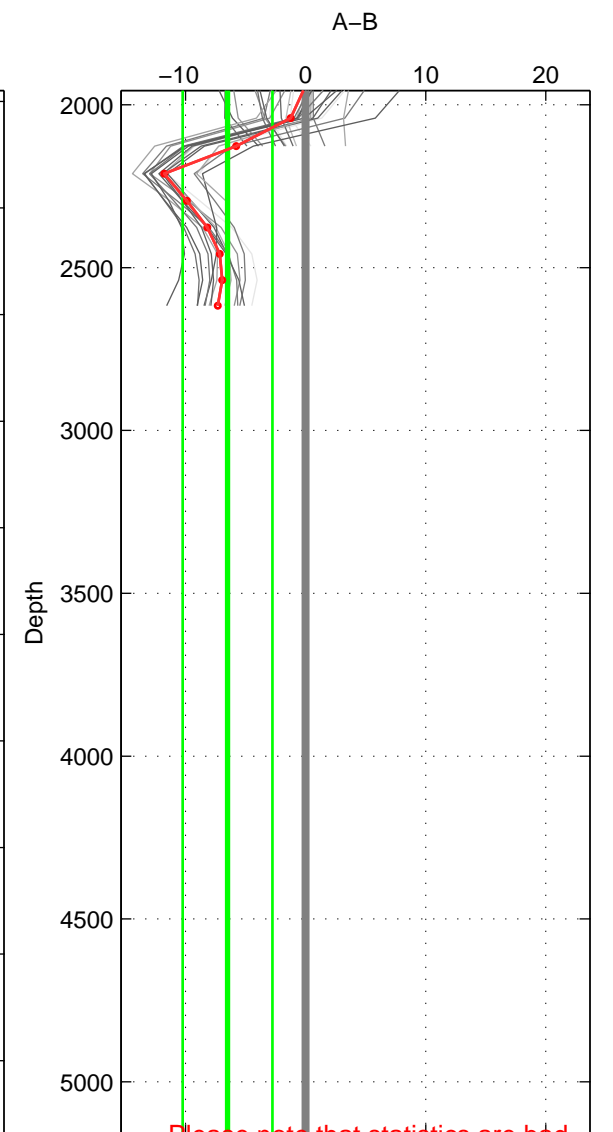

Cruise A (red). Date: Aug 1997 Cruisename: 314-74DI19970807

Cruise B (blue). Date: Aug 1998 Cruisename: 329-OMEX2

*** "Favourite" values are those of space 2.

	Offset	O.StDev	Ratio	R.Stdev	Rating
SIGMA:	-6.760	2.055	0.997	0.001	3
THETA:	-3.130	3.480	0.999	0.001	5
DEPTH:	-6.498	3.738	0.997	0.002	2
FAV. :	-3.130	3.480	0.999	0.001	5

Profiles of A: 17
 Profiles of B: 2
 Diff profs : 29
 WMoffset (A-B): -6.7599
 WMoffset stdev: 2.0552
 WMratio (A/B): 0.99711
 WMratio stdev: 0.00087877

Quality (1-5): 3

Profiles of A: 17
 Profiles of B: 3
 Diff profs : 45
 WMoffset (A-B): -3.1296
 WMoffset stdev: 3.4804
 WMratio (A/B): 0.99866
 WMratio stdev: 0.0014884

Quality (1-5): 5

Profiles of A: 17
 Profiles of B: 2
 Diff profs : 30
 WMoffset (A-B): -6.4982
 WMoffset stdev: 3.7382
 WMratio (A/B): 0.99722
 WMratio stdev: 0.0015977

Quality (1-5): 2

Please note that statistics are bad.