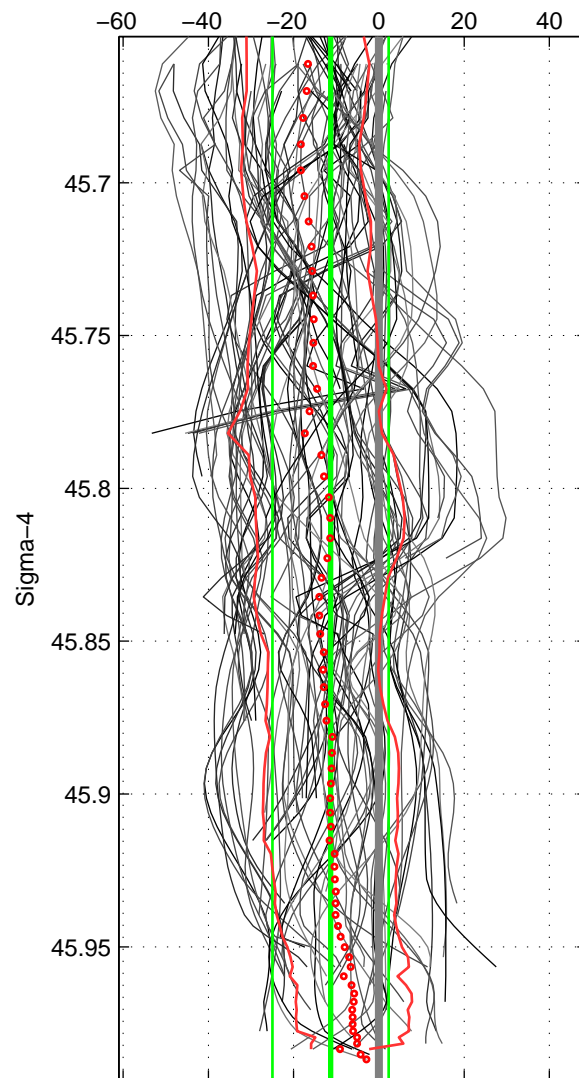

ALK

ALK

ALK

Cruise A (red). Date: May 1997 Cruisename: 188-18HU19970509

Cruise B (blue). Date: Jun 2006 Cruisename: 197-18HU20060524

*** "Favourite" values are means of spaces 1 2 3.

	Offset	O.StDev	Ratio	R.Stdev	Rating
SIGMA:	-11.328	13.643	0.995	0.006	5
THETA:	-10.863	13.289	0.995	0.006	5
DEPTH:	-3.562	6.248	0.998	0.003	5
FAV.:	-8.585	11.060	0.996	0.005	5

A-B

Profiles of A: 26
 Profiles of B: 19
 Diff profs : 91
 WMoffset (A-B): -11.3283
 WMoffset stdev: 13.6433
 WMratio (A/B): 0.99511
 WMratio stdev: 0.0058924

Quality (1-5): 5

A-B

Profiles of A: 26
 Profiles of B: 19
 Diff profs : 87
 WMoffset (A-B): -10.8632
 WMoffset stdev: 13.2887
 WMratio (A/B): 0.99531
 WMratio stdev: 0.0057419

Quality (1-5): 5

A-B

Profiles of A: 25
 Profiles of B: 18
 Diff profs : 82
 WMoffset (A-B): -3.5623
 WMoffset stdev: 6.2482
 WMratio (A/B): 0.99845
 WMratio stdev: 0.0027141

Quality (1-5): 5