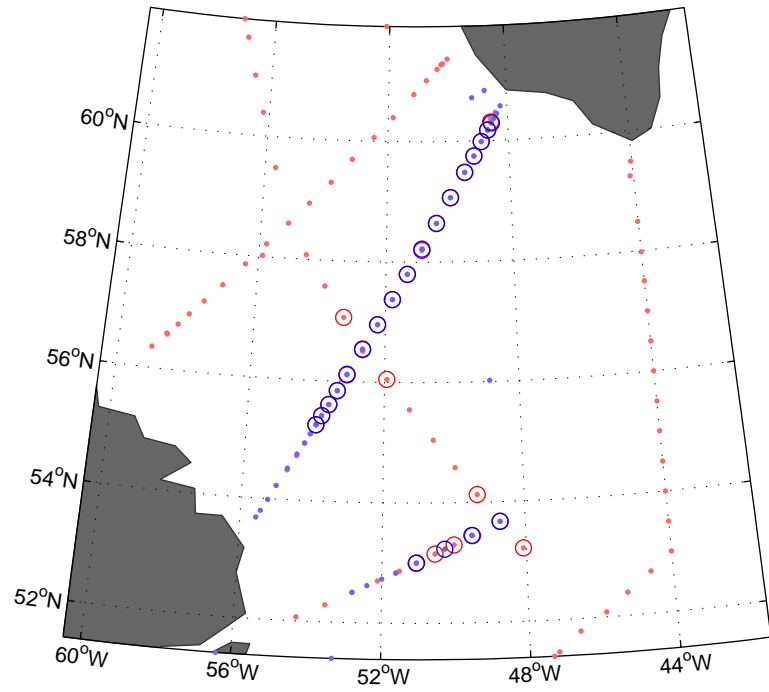

ALK

ALK

ALK

Cruise A (red). Date: May 1997 Cruisename: 188-18HU19970509

Cruise B (blue). Date: Jun 2006 Cruisename: 197-18HU20060524

*** "Favourite" values are means of spaces 1 2 3.

	Offset	O.StDev	Ratio	R.Stdev	Rating
SIGMA:	-11.328	13.643	0.995	0.006	5
THETA:	-10.863	13.289	0.995	0.006	5
DEPTH:	-3.562	6.248	0.998	0.003	5
FAV.:	-8.585	11.060	0.996	0.005	5

A-B

Profiles of A: 26
 Profiles of B: 19
 Diff profs : 91
 WMoffset (A-B): -11.3283
 WMoffset stdev: 13.6433
 WMratio (A/B): 0.99511
 WMratio stdev: 0.0058924

Quality (1-5): 5

A-B

Profiles of A: 26
 Profiles of B: 19
 Diff profs : 87
 WMoffset (A-B): -10.8632
 WMoffset stdev: 13.2887
 WMratio (A/B): 0.99531
 WMratio stdev: 0.0057419

Quality (1-5): 5

A-B

Profiles of A: 25
 Profiles of B: 18
 Diff profs : 82
 WMoffset (A-B): -3.5623
 WMoffset stdev: 6.2482
 WMratio (A/B): 0.99845
 WMratio stdev: 0.0027141

Quality (1-5): 5