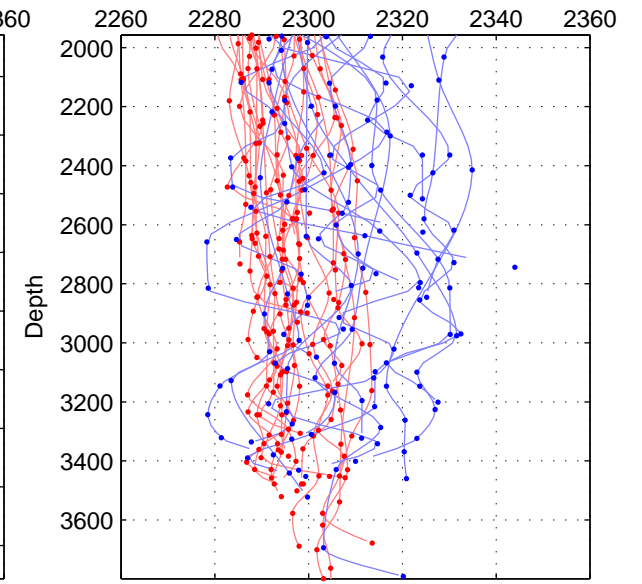

ALK

ALK

ALK

Cruise A (red). Date: May 1997 Cruisename: 188-18HU19970509

Cruise B (blue). Date: Jun 2006 Cruisename: 197-18HU20060524

*** "Favourite" values are means of spaces 1 2 3.

	Offset	O.StDev	Ratio	R.Stdev	Rating
SIGMA:	-11.328	13.643	0.995	0.006	5
THETA:	-10.863	13.289	0.995	0.006	5
DEPTH:	-3.562	6.248	0.998	0.003	5
FAV.:	-8.585	11.060	0.996	0.005	5

A-B

Profiles of A: 26
 Profiles of B: 19
 Diff profs : 91
 WMoffset (A-B): -11.3283
 WMoffset stdev: 13.6433
 WMratio (A/B): 0.99511
 WMratio stdev: 0.0058924

Quality (1-5): 5

A-B

Profiles of A: 26
 Profiles of B: 19
 Diff profs : 87
 WMoffset (A-B): -10.8632
 WMoffset stdev: 13.2887
 WMratio (A/B): 0.99531
 WMratio stdev: 0.0057419

Quality (1-5): 5

A-B

Profiles of A: 25
 Profiles of B: 18
 Diff profs : 82
 WMoffset (A-B): -3.5623
 WMoffset stdev: 6.2482
 WMratio (A/B): 0.99845
 WMratio stdev: 0.0027141

Quality (1-5): 5