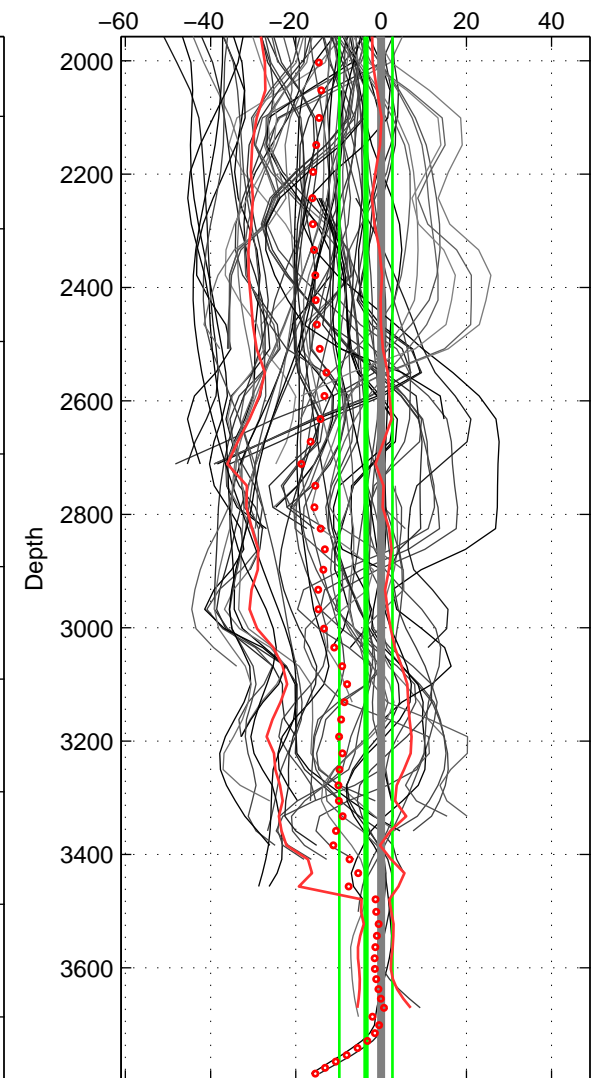

ALK

ALK

ALK

Cruise A (red). Date: May 1997 Cruisename: 188-18HU19970509

Cruise B (blue). Date: Jun 2006 Cruisename: 197-18HU20060524

*** "Favourite" values are means of spaces 1 2 3.

	Offset	O.StDev	Ratio	R.Stdev	Rating
SIGMA:	-11.328	13.643	0.995	0.006	5
THETA:	-10.863	13.289	0.995	0.006	5
DEPTH:	-3.562	6.248	0.998	0.003	5
FAV.:	-8.585	11.060	0.996	0.005	5

A-B

Profiles of A: 26
 Profiles of B: 19
 Diff profs : 91
 WMoffset (A-B): -11.3283
 WMoffset stdev: 13.6433
 WMratio (A/B): 0.99511
 WMratio stdev: 0.0058924

Quality (1-5): 5

A-B

Profiles of A: 26
 Profiles of B: 19
 Diff profs : 87
 WMoffset (A-B): -10.8632
 WMoffset stdev: 13.2887
 WMratio (A/B): 0.99531
 WMratio stdev: 0.0057419

Quality (1-5): 5

A-B

Profiles of A: 25
 Profiles of B: 18
 Diff profs : 82
 WMoffset (A-B): -3.5623
 WMoffset stdev: 6.2482
 WMratio (A/B): 0.99845
 WMratio stdev: 0.0027141

Quality (1-5): 5