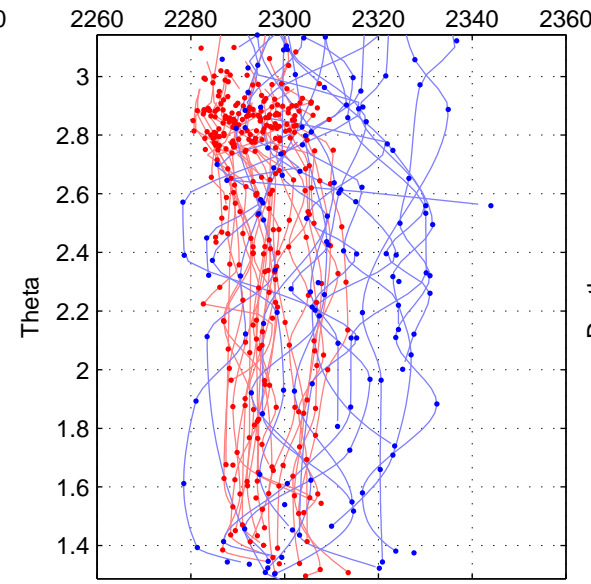

ALK

ALK

ALK

Cruise A (red). Date: May 1997 Cruisename: 188-18HU19970509

Cruise B (blue). Date: Jun 2006 Cruisename: 197-18HU20060524

*** "Favourite" values are means of spaces 1 2 3.

	Offset	O.StDev	Ratio	R.Stdev	Rating
SIGMA:	-11.328	13.643	0.995	0.006	5
THETA:	-10.863	13.289	0.995	0.006	5
DEPTH:	-3.562	6.248	0.998	0.003	5
FAV.:	-8.585	11.060	0.996	0.005	5

A-B

Profiles of A: 26
 Profiles of B: 19
 Diff profs : 91
 WMoffset (A-B): -11.3283
 WMoffset stdev: 13.6433
 WMratio (A/B): 0.99511
 WMratio stdev: 0.0058924

Quality (1-5): 5

A-B

Profiles of A: 26
 Profiles of B: 19
 Diff profs : 87
 WMoffset (A-B): -10.8632
 WMoffset stdev: 13.2887
 WMratio (A/B): 0.99531
 WMratio stdev: 0.0057419

Quality (1-5): 5

A-B

Profiles of A: 25
 Profiles of B: 18
 Diff profs : 82
 WMoffset (A-B): -3.5623
 WMoffset stdev: 6.2482
 WMratio (A/B): 0.99845
 WMratio stdev: 0.0027141

Quality (1-5): 5