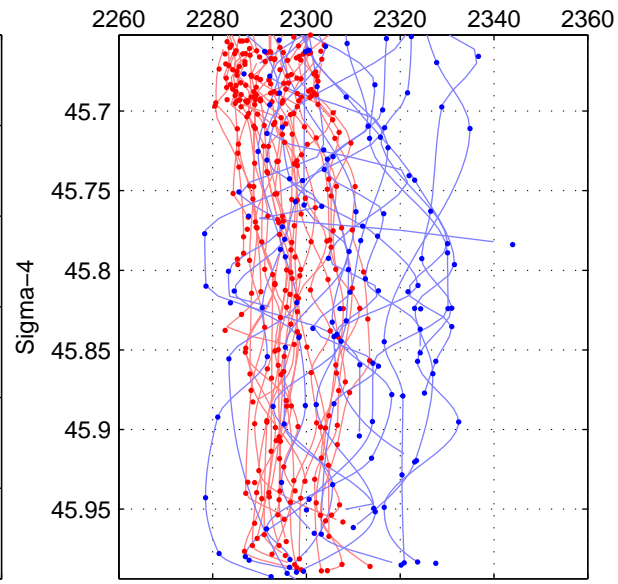

ALK

ALK

ALK

Cruise A (red). Date: May 1997 Cruisename: 188-18HU19970509

Cruise B (blue). Date: Jun 2006 Cruisename: 197-18HU20060524

*** "Favourite" values are means of spaces 1 2 3.

	Offset	O.StDev	Ratio	R.Stdev	Rating
SIGMA:	-11.328	13.643	0.995	0.006	5
THETA:	-10.863	13.289	0.995	0.006	5
DEPTH:	-3.562	6.248	0.998	0.003	5
FAV.:	-8.585	11.060	0.996	0.005	5

A-B

Profiles of A: 26
 Profiles of B: 19
 Diff profs : 91
 WMoffset (A-B): -11.3283
 WMoffset stdev: 13.6433
 WMratio (A/B): 0.99511
 WMratio stdev: 0.0058924

Quality (1-5): 5

A-B

Profiles of A: 26
 Profiles of B: 19
 Diff profs : 87
 WMoffset (A-B): -10.8632
 WMoffset stdev: 13.2887
 WMratio (A/B): 0.99531
 WMratio stdev: 0.0057419

Quality (1-5): 5

A-B

Profiles of A: 25
 Profiles of B: 18
 Diff profs : 82
 WMoffset (A-B): -3.5623
 WMoffset stdev: 6.2482
 WMratio (A/B): 0.99845
 WMratio stdev: 0.0027141

Quality (1-5): 5