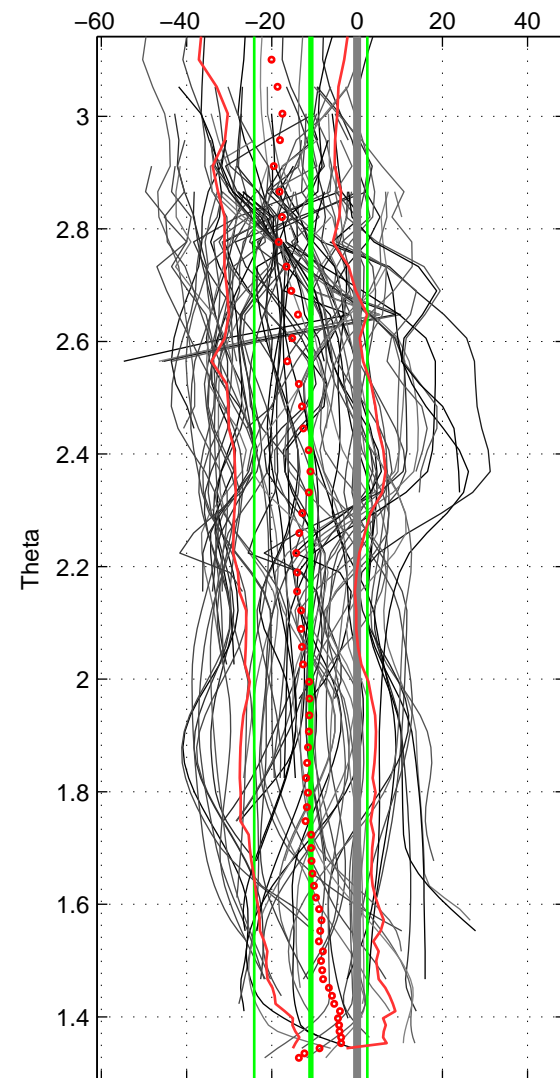

ALK

ALK

ALK

Cruise A (red). Date: May 1997 Cruisename: 188-18HU19970509

Cruise B (blue). Date: Jun 2006 Cruisename: 197-18HU20060524

*** "Favourite" values are means of spaces 1 2 3.

	Offset	O.StDev	Ratio	R.Stdev	Rating
SIGMA:	-11.328	13.643	0.995	0.006	5
THETA:	-10.863	13.289	0.995	0.006	5
DEPTH:	-3.562	6.248	0.998	0.003	5
FAV.:	-8.585	11.060	0.996	0.005	5

A-B

Profiles of A: 26
 Profiles of B: 19
 Diff profs : 91
 WMoffset (A-B): -11.3283
 WMoffset stdev: 13.6433
 WMratio (A/B): 0.99511
 WMratio stdev: 0.0058924

Quality (1-5): 5

A-B

Profiles of A: 26
 Profiles of B: 19
 Diff profs : 87
 WMoffset (A-B): -10.8632
 WMoffset stdev: 13.2887
 WMratio (A/B): 0.99531
 WMratio stdev: 0.0057419

Quality (1-5): 5

A-B

Profiles of A: 25
 Profiles of B: 18
 Diff profs : 82
 WMoffset (A-B): -3.5623
 WMoffset stdev: 6.2482
 WMratio (A/B): 0.99845
 WMratio stdev: 0.0027141

Quality (1-5): 5