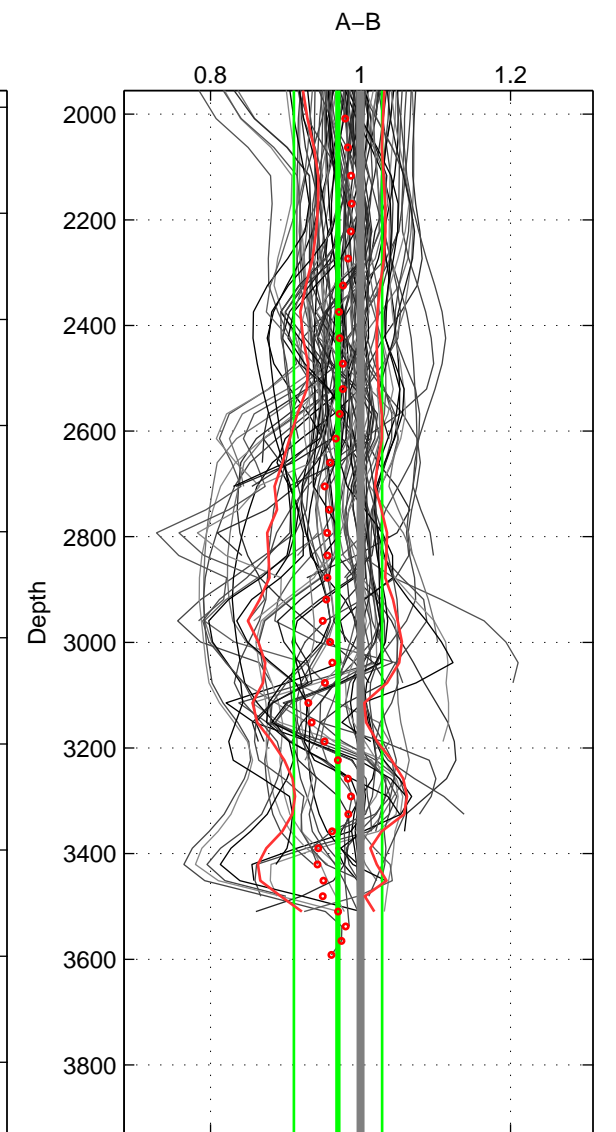

Cruise A (red). Date: Jul 2003 Cruisename: 194-18HU20030713

Cruise B (blue). Date: Jun 2006 Cruisename: 197-18HU20060524

\*\*\* "Favourite" values are means of spaces 1 2 3.

	Offset	O.StDev	Ratio	R.Stdev	Rating
SIGMA:	-0.383	0.630	0.974	0.044	5
THETA:	-0.424	0.781	0.972	0.052	5
DEPTH:	-0.490	0.919	0.970	0.059	5
FAV.:	-0.432	0.777	0.972	0.051	5

Profiles of A: 21  
 Profiles of B: 21  
 Diff profs : 96  
 WMoffset (A-B): -0.38284  
 WMoffset stdev: 0.6302  
 WMratio (A/B): 0.97398  
 WMratio stdev: 0.043629

Quality (1-5): 5

Profiles of A: 21  
 Profiles of B: 21  
 Diff profs : 96  
 WMoffset (A-B): -0.42379  
 WMoffset stdev: 0.78074  
 WMratio (A/B): 0.97205  
 WMratio stdev: 0.052136

Quality (1-5): 5

Profiles of A: 21  
 Profiles of B: 21  
 Diff profs : 96  
 WMoffset (A-B): -0.48997  
 WMoffset stdev: 0.9186  
 WMratio (A/B): 0.96992  
 WMratio stdev: 0.058706

Quality (1-5): 5