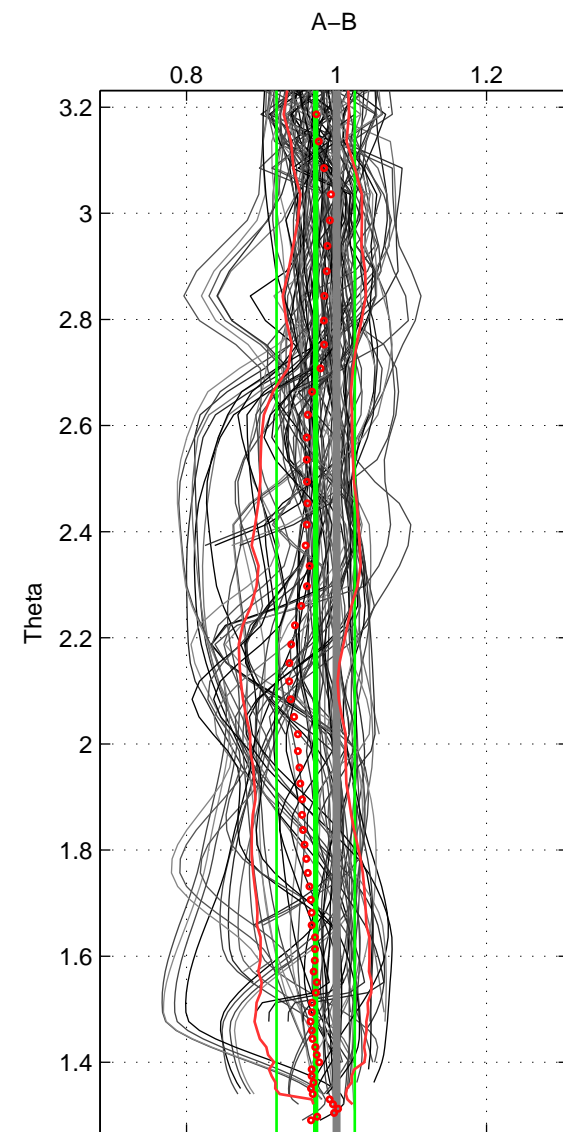

Cruise A (red). Date: Jul 2003 Cruisename: 194-18HU20030713

Cruise B (blue). Date: Jun 2006 Cruisename: 197-18HU20060524

\*\*\* "Favourite" values are means of spaces 1 2 3.

	Offset	O.StDev	Ratio	R.Stdev	Rating
SIGMA:	-0.383	0.630	0.974	0.044	5
THETA:	-0.424	0.781	0.972	0.052	5
DEPTH:	-0.490	0.919	0.970	0.059	5
FAV.:	-0.432	0.777	0.972	0.051	5

Profiles of A: 21  
 Profiles of B: 21  
 Diff profs : 96  
 WMoffset (A-B): -0.38284  
 WMoffset stdev: 0.6302  
 WMratio (A/B): 0.97398  
 WMratio stdev: 0.043629

Quality (1-5): 5

Profiles of A: 21  
 Profiles of B: 21  
 Diff profs : 96  
 WMoffset (A-B): -0.42379  
 WMoffset stdev: 0.78074  
 WMratio (A/B): 0.97205  
 WMratio stdev: 0.052136

Quality (1-5): 5

Profiles of A: 21  
 Profiles of B: 21  
 Diff profs : 96  
 WMoffset (A-B): -0.48997  
 WMoffset stdev: 0.9186  
 WMratio (A/B): 0.96992  
 WMratio stdev: 0.058706

Quality (1-5): 5