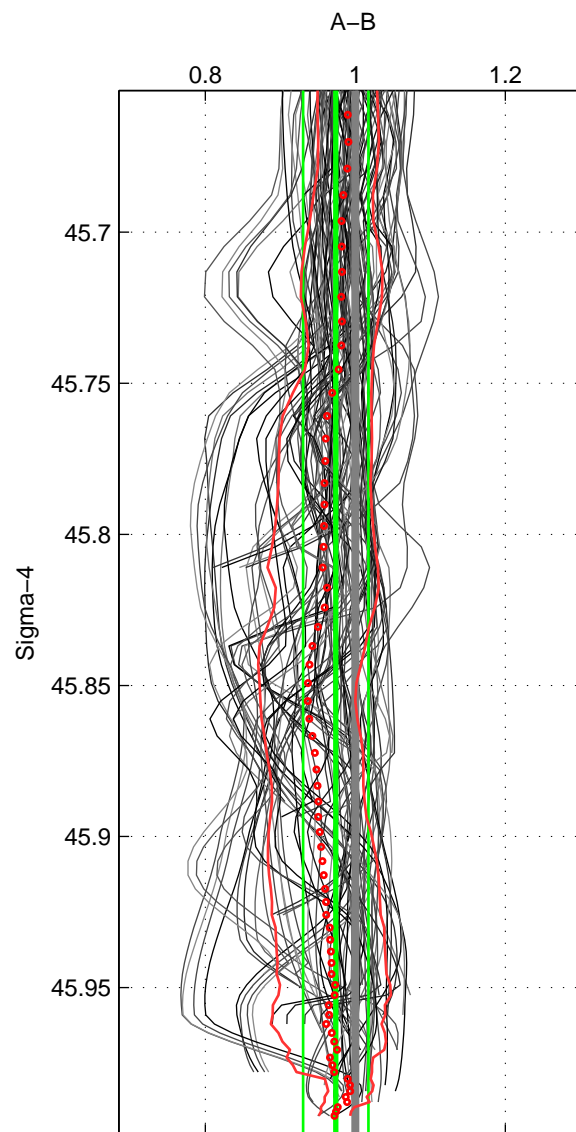

Cruise A (red). Date: Jul 2003 Cruisename: 194-18HU20030713

Cruise B (blue). Date: Jun 2006 Cruisename: 197-18HU20060524

\*\*\* "Favourite" values are means of spaces 1 2 3.

	Offset	O.StDev	Ratio	R.Stdev	Rating
SIGMA:	-0.383	0.630	0.974	0.044	5
THETA:	-0.424	0.781	0.972	0.052	5
DEPTH:	-0.490	0.919	0.970	0.059	5
FAV.:	-0.432	0.777	0.972	0.051	5

Profiles of A: 21  
 Profiles of B: 21  
 Diff profs : 96  
 WMoffset (A-B): -0.38284  
 WMoffset stdev: 0.6302  
 WMratio (A/B): 0.97398  
 WMratio stdev: 0.043629

Quality (1-5): 5

Profiles of A: 21  
 Profiles of B: 21  
 Diff profs : 96  
 WMoffset (A-B): -0.42379  
 WMoffset stdev: 0.78074  
 WMratio (A/B): 0.97205  
 WMratio stdev: 0.052136

Quality (1-5): 5

Profiles of A: 21  
 Profiles of B: 21  
 Diff profs : 96  
 WMoffset (A-B): -0.48997  
 WMoffset stdev: 0.9186  
 WMratio (A/B): 0.96992  
 WMratio stdev: 0.058706

Quality (1-5): 5