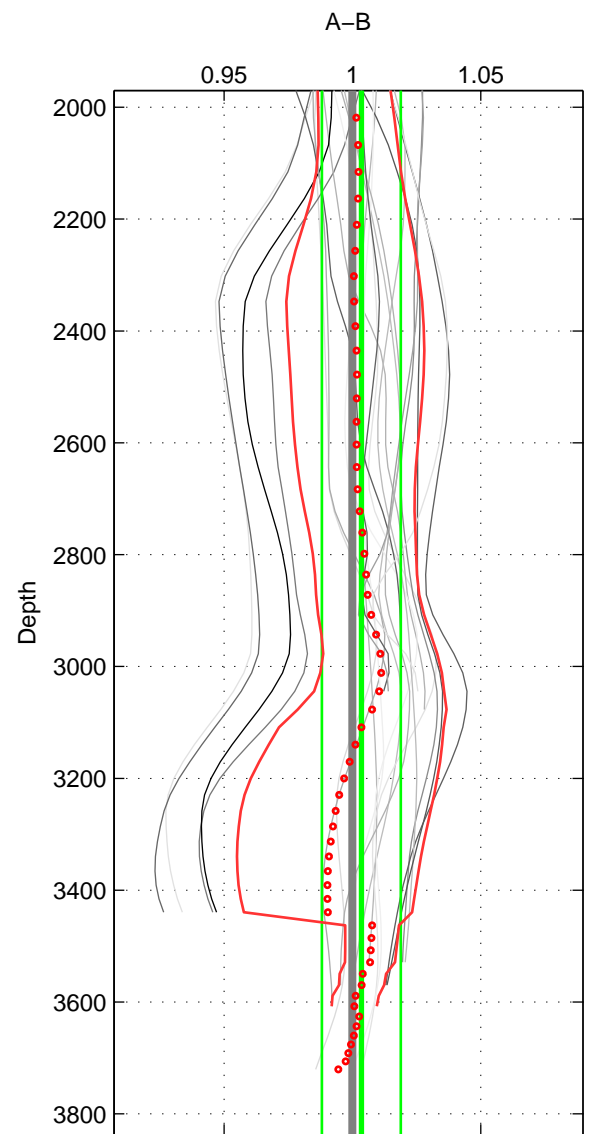

Cruise A (red). Date: Jan 1995 Cruisename: 331-09AR19941213

Cruise B (blue). Date: Apr 1993 Cruisename: 396-09AR19930404

\*\*\* "Favourite" values are means of spaces 1 2 3.

	Offset	O.StDev	Ratio	R.Stdev	Rating
SIGMA:	0.011	0.622	1.001	0.019	5
THETA:	0.002	0.599	1.000	0.019	5
DEPTH:	0.106	0.491	1.003	0.015	5
FAV.:	0.040	0.571	1.001	0.018	5

Profiles of A: 5  
 Profiles of B: 5  
 Diff profs: 21  
 WMoffset (A-B): 0.011101  
 WMoffset stdev: 0.622  
 WMratio (A/B): 1.0006  
 WMratio stdev: 0.019386

Quality (1-5): 5

Profiles of A: 5  
 Profiles of B: 5  
 Diff profs: 21  
 WMoffset (A-B): 0.0020818  
 WMoffset stdev: 0.5987  
 WMratio (A/B): 1.0004  
 WMratio stdev: 0.018662

Quality (1-5): 5

Profiles of A: 5  
 Profiles of B: 5  
 Diff profs: 21  
 WMoffset (A-B): 0.10601  
 WMoffset stdev: 0.49147  
 WMratio (A/B): 1.0035  
 WMratio stdev: 0.015412

Quality (1-5): 5