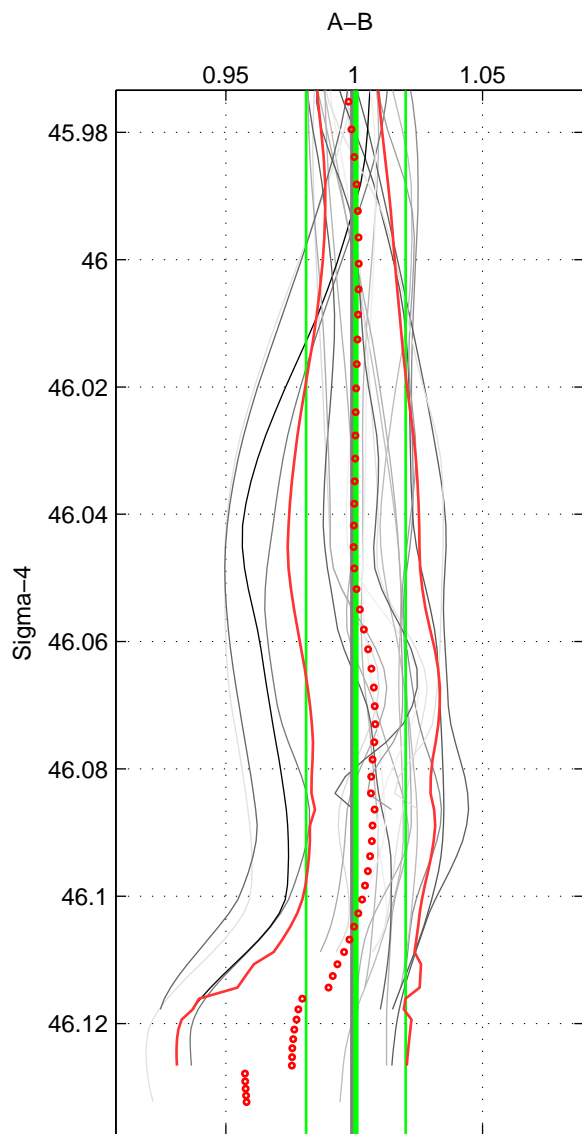

Cruise A (red). Date: Jan 1995 Cruisename: 331-09AR19941213

Cruise B (blue). Date: Apr 1993 Cruisename: 396-09AR19930404

\*\*\* "Favourite" values are means of spaces 1 2 3.

	Offset	O.StDev	Ratio	R.Stdev	Rating
SIGMA:	0.011	0.622	1.001	0.019	5
THETA:	0.002	0.599	1.000	0.019	5
DEPTH:	0.106	0.491	1.003	0.015	5
FAV.:	0.040	0.571	1.001	0.018	5

Profiles of A: 5  
 Profiles of B: 5  
 Diff profs: 21  
 WMoffset (A-B): 0.011101  
 WMoffset stdev: 0.622  
 WMratio (A/B): 1.0006  
 WMratio stdev: 0.019386

Quality (1-5): 5

Profiles of A: 5  
 Profiles of B: 5  
 Diff profs: 21  
 WMoffset (A-B): 0.0020818  
 WMoffset stdev: 0.5987  
 WMratio (A/B): 1.0004  
 WMratio stdev: 0.018662

Quality (1-5): 5

Profiles of A: 5  
 Profiles of B: 5  
 Diff profs: 21  
 WMoffset (A-B): 0.10601  
 WMoffset stdev: 0.49147  
 WMratio (A/B): 1.0035  
 WMratio stdev: 0.015412

Quality (1-5): 5