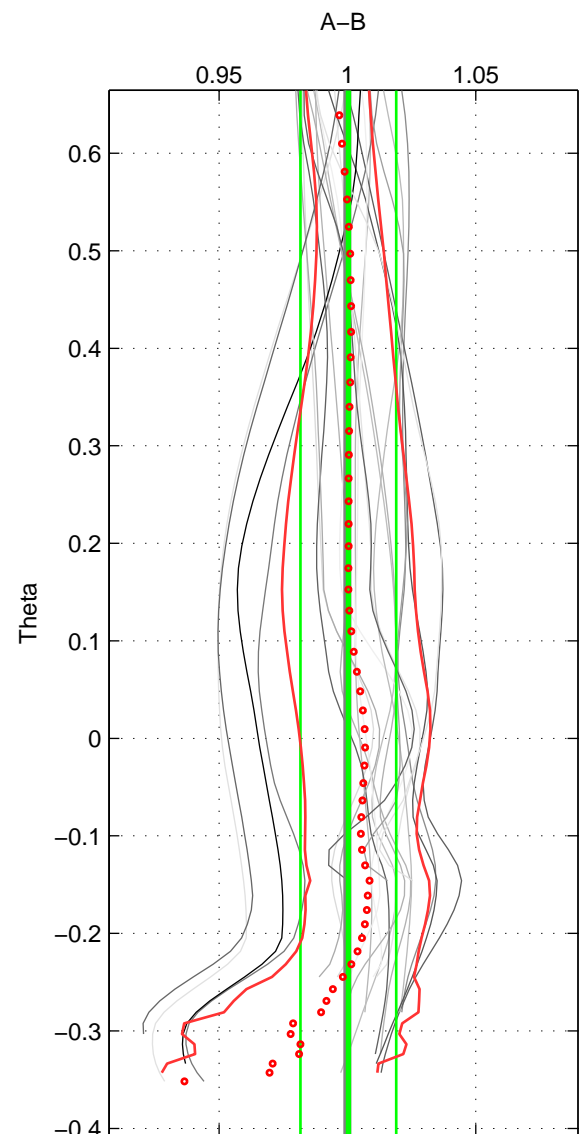

Cruise A (red). Date: Jan 1995 Cruisename: 331-09AR19941213

Cruise B (blue). Date: Apr 1993 Cruisename: 396-09AR19930404

\*\*\* "Favourite" values are means of spaces 1 2 3.

	Offset	O.StDev	Ratio	R.Stdev	Rating
SIGMA:	0.011	0.622	1.001	0.019	5
THETA:	0.002	0.599	1.000	0.019	5
DEPTH:	0.106	0.491	1.003	0.015	5
FAV.:	0.040	0.571	1.001	0.018	5

Profiles of A: 5  
 Profiles of B: 5  
 Diff profs: 21  
 WMoffset (A-B): 0.011101  
 WMoffset stdev: 0.622  
 WMratio (A/B): 1.0006  
 WMratio stdev: 0.019386

Quality (1-5): 5

Profiles of A: 5  
 Profiles of B: 5  
 Diff profs: 21  
 WMoffset (A-B): 0.0020818  
 WMoffset stdev: 0.5987  
 WMratio (A/B): 1.0004  
 WMratio stdev: 0.018662

Quality (1-5): 5

Profiles of A: 5  
 Profiles of B: 5  
 Diff profs: 21  
 WMoffset (A-B): 0.10601  
 WMoffset stdev: 0.49147  
 WMratio (A/B): 1.0035  
 WMratio stdev: 0.015412

Quality (1-5): 5