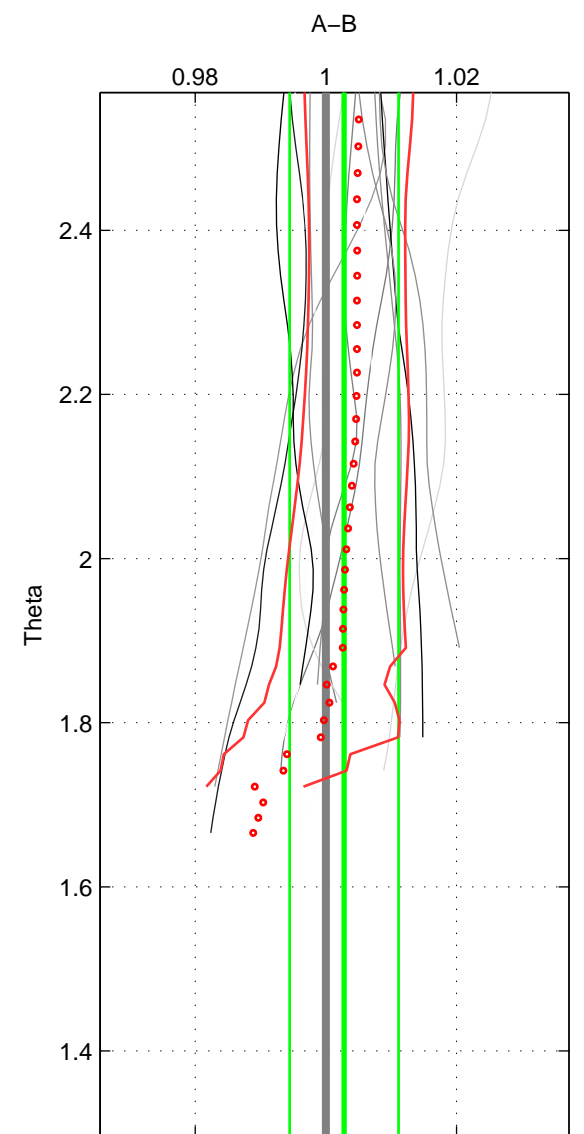

Cruise A (red). Date: Jun 1997 Cruisename: 681-49UP19970530

Cruise B (blue). Date: Jun 2004 Cruisename: 703-49UP20040608

\*\*\* "Favourite" values are means of spaces 1 2.

	Offset	O.StDev	Ratio	R.Stdev	Rating
SIGMA:	-0.061	0.335	0.999	0.008	4
THETA:	0.113	0.350	1.003	0.008	4
DEPTH:	-0.093	0.474	0.998	0.011	3
FAV.:	0.026	0.342	1.001	0.008	4

Profiles of A: 8  
 Profiles of B: 6  
 Diff profs : 8  
 WMoffset (A-B): -0.061347  
 WMoffset stdev: 0.33525  
 WMratio (A/B): 0.99862  
 WMratio stdev: 0.0080216

Quality (1-5): 4

Profiles of A: 8  
 Profiles of B: 14  
 Diff profs : 14  
 WMoffset (A-B): 0.11328  
 WMoffset stdev: 0.34962  
 WMratio (A/B): 1.0028  
 WMratio stdev: 0.0083275

Quality (1-5): 4

Profiles of A: 8  
 Profiles of B: 14  
 Diff profs : 14  
 WMoffset (A-B): -0.093096  
 WMoffset stdev: 0.47354  
 WMratio (A/B): 0.99775  
 WMratio stdev: 0.011363

Quality (1-5): 3