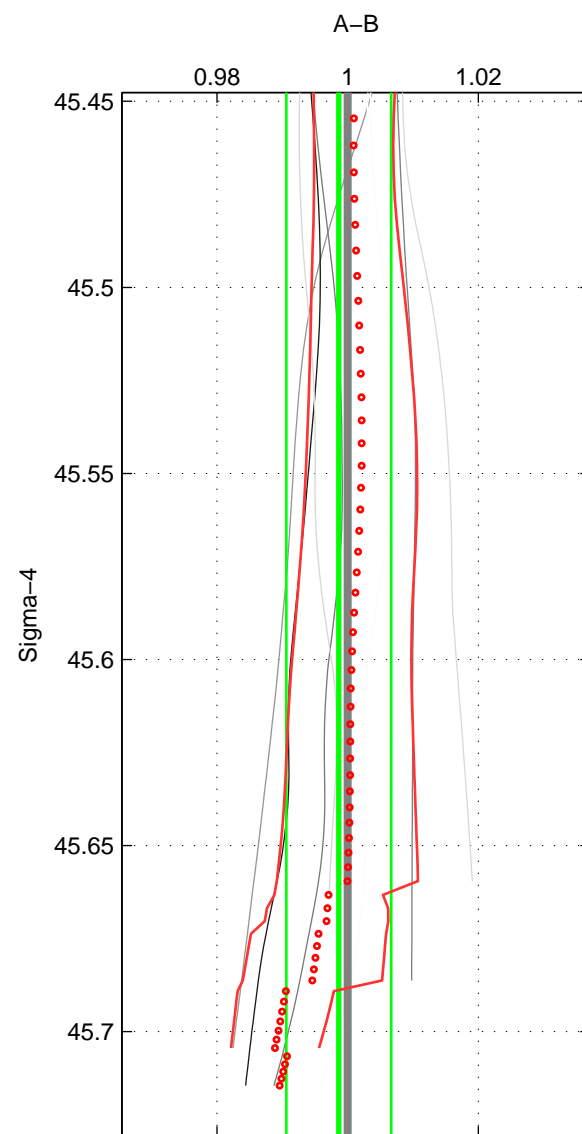

Cruise A (red). Date: Jun 1997 Cruisename: 681-49UP19970530

Cruise B (blue). Date: Jun 2004 Cruisename: 703-49UP20040608

\*\*\* "Favourite" values are means of spaces 1 2.

	Offset	O.StDev	Ratio	R.Stdev	Rating
SIGMA:	-0.061	0.335	0.999	0.008	4
THETA:	0.113	0.350	1.003	0.008	4
DEPTH:	-0.093	0.474	0.998	0.011	3
FAV.:	0.026	0.342	1.001	0.008	4

Profiles of A: 8  
 Profiles of B: 6  
 Diff profs : 8  
 WMoffset (A-B): -0.061347  
 WMoffset stdev: 0.33525  
 WMratio (A/B): 0.99862  
 WMratio stdev: 0.0080216

Quality (1-5): 4

Profiles of A: 8  
 Profiles of B: 14  
 Diff profs : 14  
 WMoffset (A-B): 0.11328  
 WMoffset stdev: 0.34962  
 WMratio (A/B): 1.0028  
 WMratio stdev: 0.0083275

Quality (1-5): 4

Profiles of A: 8  
 Profiles of B: 14  
 Diff profs : 14  
 WMoffset (A-B): -0.093096  
 WMoffset stdev: 0.47354  
 WMratio (A/B): 0.99775  
 WMratio stdev: 0.011363

Quality (1-5): 3