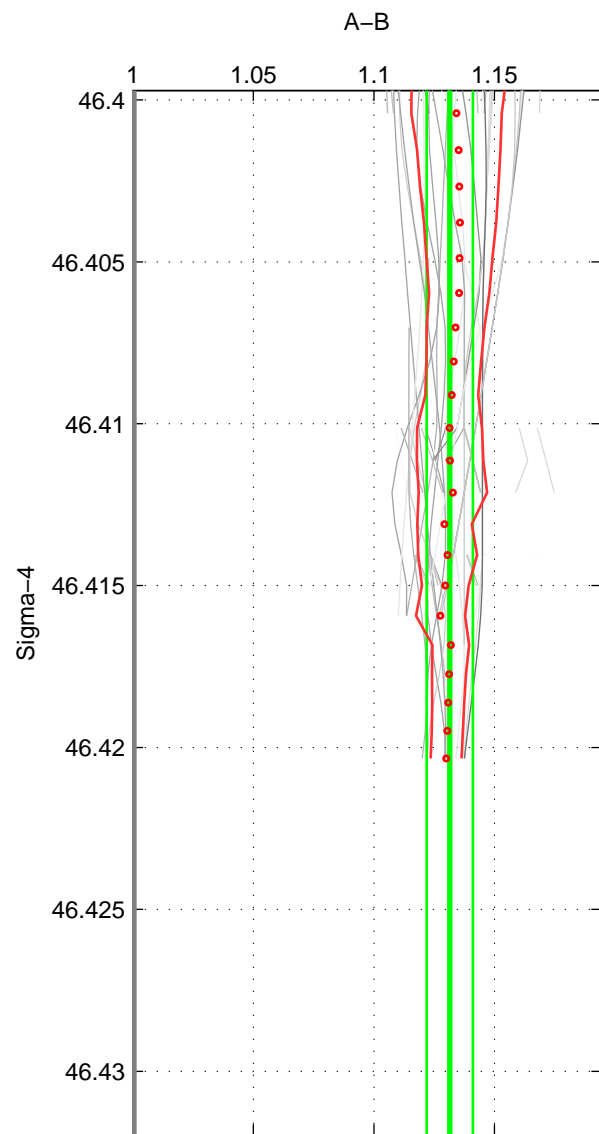

Cruise A (red). Date: Mar 1982 Cruisename: 23-18HU19820228
 Cruise B (blue). Date: Sep 1980 Cruisename: 111-77YM19800811

*** "Favourite" values are those of space 2.

	Offset	O.StDev	Ratio	R.Stdev	Rating
SIGMA:	1.681	0.122	1.131	0.010	4
THETA:	1.662	0.115	1.130	0.009	5
DEPTH:	1.676	0.049	1.131	0.004	3
FAV.:	1.662	0.115	1.130	0.009	5

Profiles of A: 17
 Profiles of B: 3
 Diff profs : 36
 WMoffset (A-B): 1.6815
 WMoffset stdev: 0.12247
 WMratio (A/B): 1.1314
 WMratio stdev: 0.0096225

Quality (1-5): 4

Profiles of A: 17
 Profiles of B: 3
 Diff profs : 35
 WMoffset (A-B): 1.6619
 WMoffset stdev: 0.11545
 WMratio (A/B): 1.1299
 WMratio stdev: 0.0090328

Quality (1-5): 5

Profiles of A: 17
 Profiles of B: 3
 Diff profs : 36
 WMoffset (A-B): 1.6761
 WMoffset stdev: 0.049117
 WMratio (A/B): 1.1311
 WMratio stdev: 0.0039995

Quality (1-5): 3

Please note that statistics are bad.