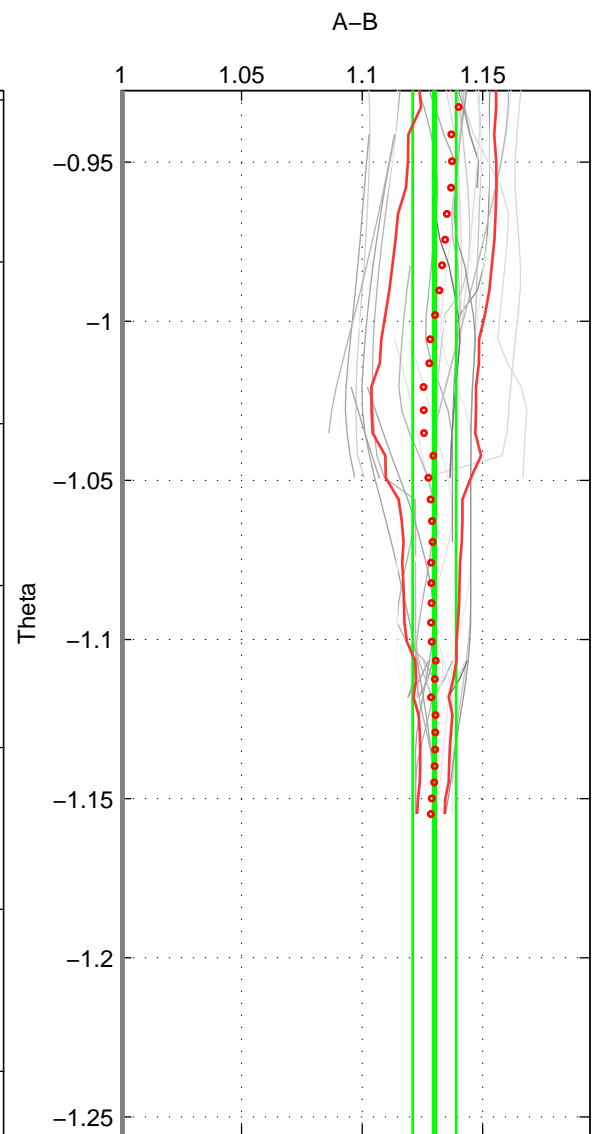

Cruise A (red). Date: Mar 1982 Cruisename: 23-18HU19820228
 Cruise B (blue). Date: Sep 1980 Cruisename: 111-77YM19800811

*** "Favourite" values are those of space 2.

	Offset	O.StDev	Ratio	R.Stdev	Rating
SIGMA:	1.681	0.122	1.131	0.010	4
THETA:	1.662	0.115	1.130	0.009	5
DEPTH:	1.676	0.049	1.131	0.004	3
FAV.:	1.662	0.115	1.130	0.009	5

Profiles of A: 17
 Profiles of B: 3
 Diff profs : 36
 WMoffset (A-B): 1.6815
 WMoffset stdev: 0.12247
 WMratio (A/B): 1.1314
 WMratio stdev: 0.0096225

Quality (1-5): 4

Profiles of A: 17
 Profiles of B: 3
 Diff profs : 35
 WMoffset (A-B): 1.6619
 WMoffset stdev: 0.11545
 WMratio (A/B): 1.1299
 WMratio stdev: 0.0090328

Quality (1-5): 5

Profiles of A: 17
 Profiles of B: 3
 Diff profs : 36
 WMoffset (A-B): 1.6761
 WMoffset stdev: 0.049117
 WMratio (A/B): 1.1311
 WMratio stdev: 0.0039995

Quality (1-5): 3

Please note that statistics are bad.