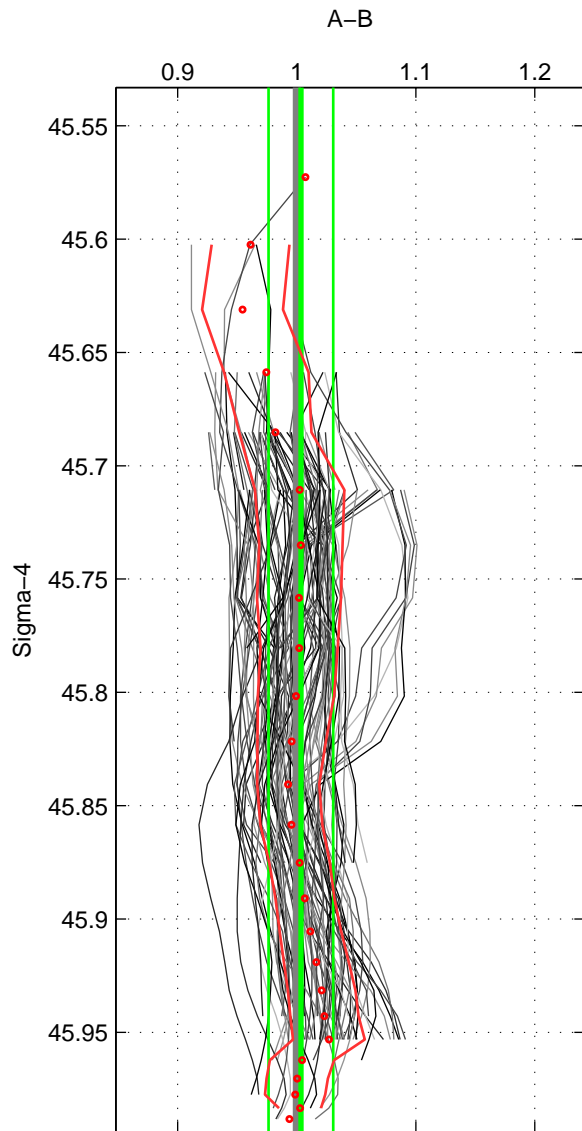

Cruise A (red). Date: Jun 1993 Cruisename: 181-18HU19930617
 Cruise B (blue). Date: Jun 2006 Cruisename: 197-18HU20060524

*** "Favourite" values are means of spaces 2 3.

	Offset	O.StDev	Ratio	R.Stdev	Rating
SIGMA:	0.051	0.396	1.004	0.027	4
THETA:	0.111	0.377	1.008	0.026	5
DEPTH:	0.346	0.509	1.022	0.036	5
FAV.:	0.229	0.443	1.015	0.031	5

Profiles of A: 17
 Profiles of B: 17
 Diff profs: 100
 WMoffset (A-B): 0.051194
 WMoffset stdev: 0.39583
 WMratio (A/B): 1.0035
 WMratio stdev: 0.027198

Quality (1-5): 4

Profiles of A: 17
 Profiles of B: 17
 Diff profs: 97
 WMoffset (A-B): 0.11135
 WMoffset stdev: 0.37724
 WMratio (A/B): 1.0075
 WMratio stdev: 0.025921

Quality (1-5): 5

Profiles of A: 17
 Profiles of B: 17
 Diff profs: 100
 WMoffset (A-B): 0.34566
 WMoffset stdev: 0.5087
 WMratio (A/B): 1.0221
 WMratio stdev: 0.035831

Quality (1-5): 5