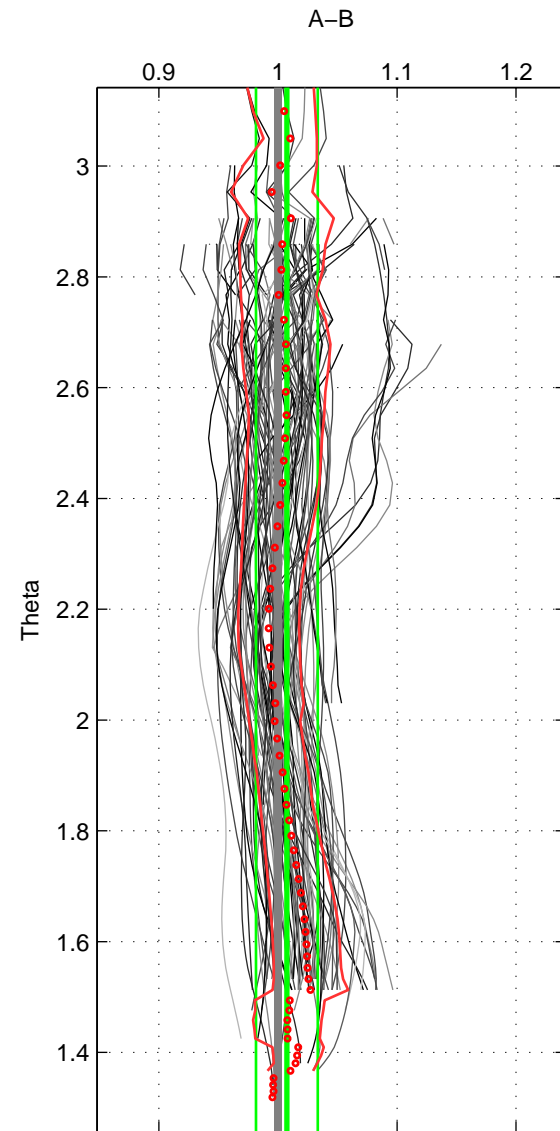

Cruise A (red). Date: Jun 1993 Cruisename: 181-18HU19930617
 Cruise B (blue). Date: Jun 2006 Cruisename: 197-18HU20060524

*** "Favourite" values are means of spaces 2 3.

	Offset	O.StDev	Ratio	R.Stdev	Rating
SIGMA:	0.051	0.396	1.004	0.027	4
THETA:	0.111	0.377	1.008	0.026	5
DEPTH:	0.346	0.509	1.022	0.036	5
FAV.:	0.229	0.443	1.015	0.031	5

Profiles of A: 17
 Profiles of B: 17
 Diff profs: 100
 WMoffset (A-B): 0.051194
 WMoffset stdev: 0.39583
 WMratio (A/B): 1.0035
 WMratio stdev: 0.027198

Quality (1-5): 4

Profiles of A: 17
 Profiles of B: 17
 Diff profs: 97
 WMoffset (A-B): 0.11135
 WMoffset stdev: 0.37724
 WMratio (A/B): 1.0075
 WMratio stdev: 0.025921

Quality (1-5): 5

Profiles of A: 17
 Profiles of B: 17
 Diff profs: 100
 WMoffset (A-B): 0.34566
 WMoffset stdev: 0.5087
 WMratio (A/B): 1.0221
 WMratio stdev: 0.035831

Quality (1-5): 5