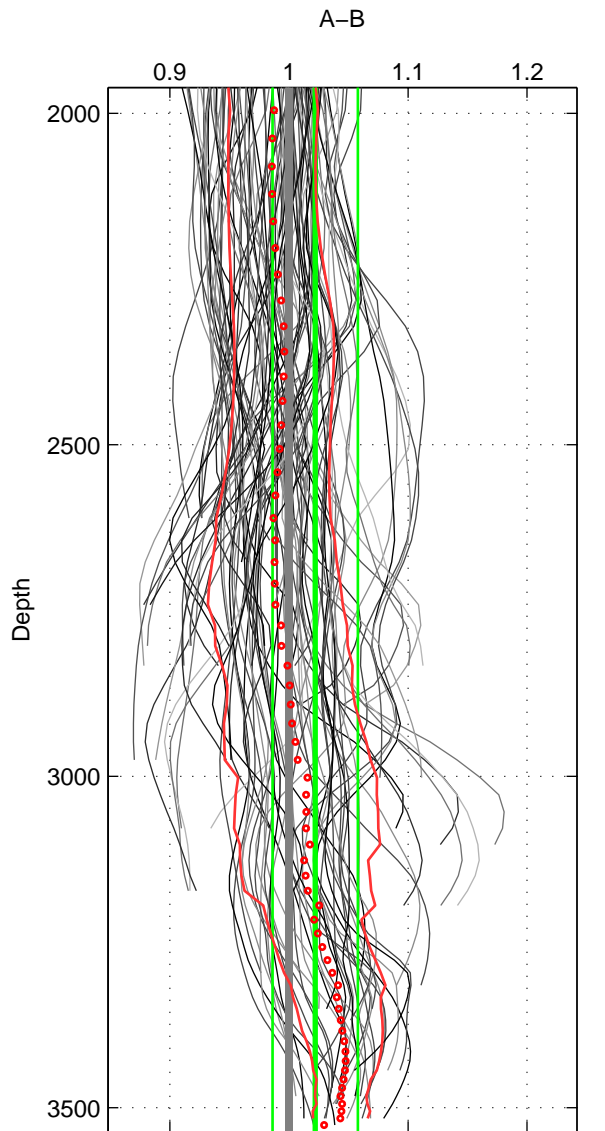

Cruise A (red). Date: Jun 1993 Cruisename: 181-18HU19930617
 Cruise B (blue). Date: Jun 2006 Cruisename: 197-18HU20060524

*** "Favourite" values are means of spaces 2 3.

	Offset	O.StDev	Ratio	R.Stdev	Rating
SIGMA:	0.051	0.396	1.004	0.027	4
THETA:	0.111	0.377	1.008	0.026	5
DEPTH:	0.346	0.509	1.022	0.036	5
FAV.:	0.229	0.443	1.015	0.031	5

Profiles of A: 17
 Profiles of B: 17
 Diff profs: 100
 WMoffset (A-B): 0.051194
 WMoffset stdev: 0.39583
 WMratio (A/B): 1.0035
 WMratio stdev: 0.027198

Quality (1-5): 4

Profiles of A: 17
 Profiles of B: 17
 Diff profs: 97
 WMoffset (A-B): 0.11135
 WMoffset stdev: 0.37724
 WMratio (A/B): 1.0075
 WMratio stdev: 0.025921

Quality (1-5): 5

Profiles of A: 17
 Profiles of B: 17
 Diff profs: 100
 WMoffset (A-B): 0.34566
 WMoffset stdev: 0.5087
 WMratio (A/B): 1.0221
 WMratio stdev: 0.035831

Quality (1-5): 5