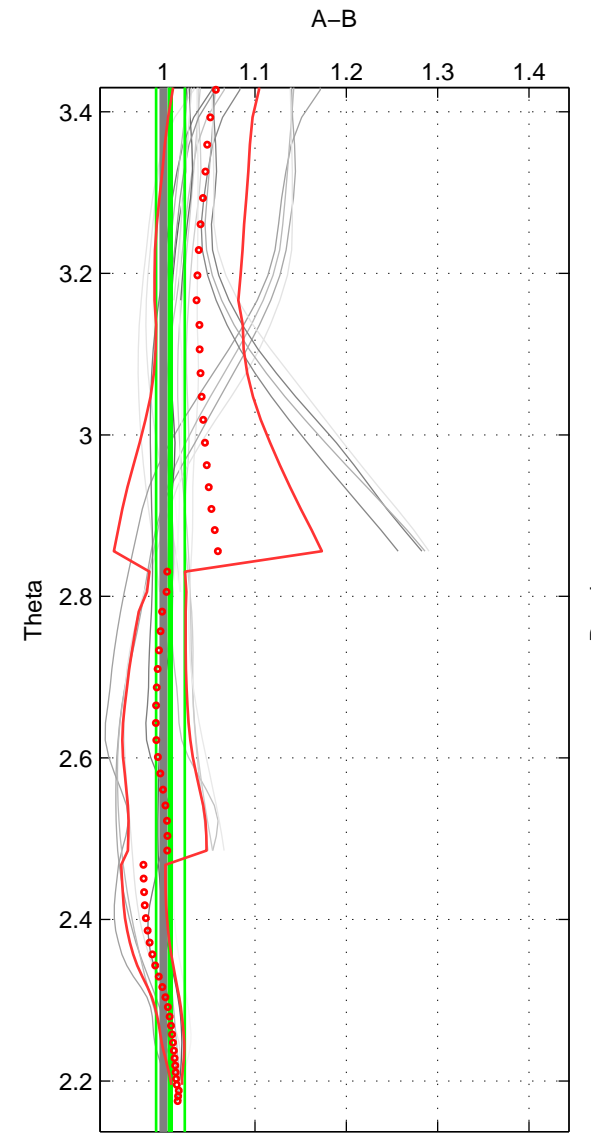

Cruise A (red). Date: Feb 2010 Cruisename: 279-45CE20100209

Cruise B (blue). Date: Jul 1990 Cruisename: 295-64TR19900701

*** "Favourite" values are means of spaces 1 2.

	Offset	O.StDev	Ratio	R.Stdev	Rating
SIGMA:	0.272	0.252	1.013	0.012	4
THETA:	0.157	0.335	1.007	0.016	4
DEPTH:	1.347	0.702	1.076	0.040	3
FAV.:	0.215	0.293	1.010	0.014	4

Profiles of A: 6
 Profiles of B: 4
 Diff profs : 23
 WMoffset (A-B): 0.272
 WMoffset stdev: 0.25236
 WMratio (A/B): 1.0128
 WMratio stdev: 0.011648

Quality (1-5): 4

Profiles of A: 6
 Profiles of B: 4
 Diff profs : 23
 WMoffset (A-B): 0.15749
 WMoffset stdev: 0.3345
 WMratio (A/B): 1.0075
 WMratio stdev: 0.015682

Quality (1-5): 4

Profiles of A: 5
 Profiles of B: 4
 Diff profs : 20
 WMoffset (A-B): 1.3468
 WMoffset stdev: 0.70166
 WMratio (A/B): 1.0758
 WMratio stdev: 0.040274

Quality (1-5): 3