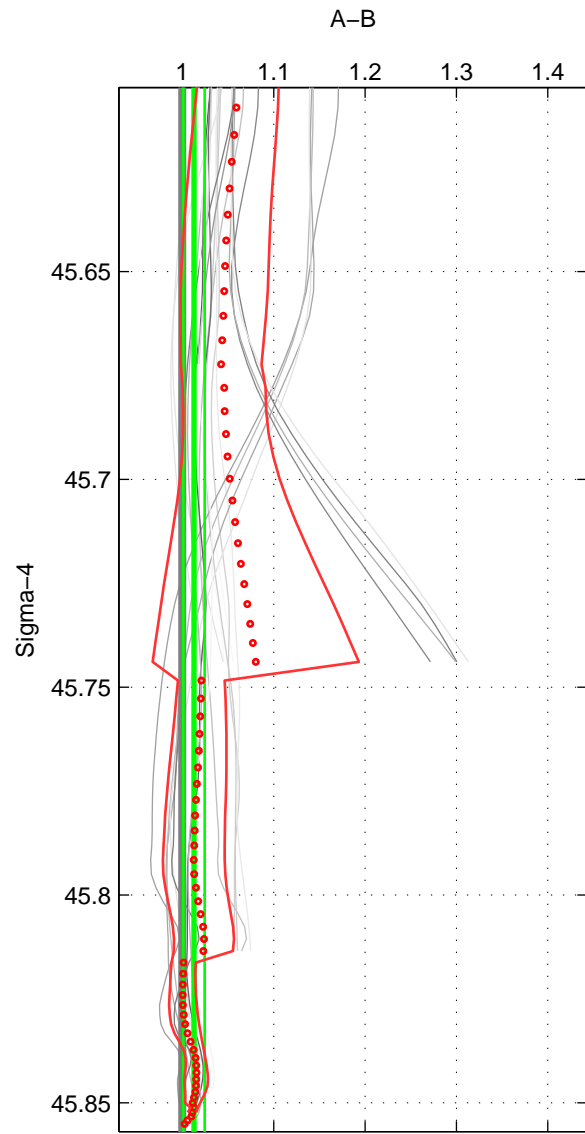

Cruise A (red). Date: Feb 2010 Cruisename: 279-45CE20100209

Cruise B (blue). Date: Jul 1990 Cruisename: 295-64TR19900701

*** "Favourite" values are means of spaces 1 2.

	Offset	O.StDev	Ratio	R.Stdev	Rating
SIGMA:	0.272	0.252	1.013	0.012	4
THETA:	0.157	0.335	1.007	0.016	4
DEPTH:	1.347	0.702	1.076	0.040	3
FAV.:	0.215	0.293	1.010	0.014	4

Profiles of A: 6
 Profiles of B: 4
 Diff profs : 23
 WMoffset (A-B): 0.272
 WMoffset stdev: 0.25236
 WMratio (A/B): 1.0128
 WMratio stdev: 0.011648

Quality (1-5): 4

Profiles of A: 6
 Profiles of B: 4
 Diff profs : 23
 WMoffset (A-B): 0.15749
 WMoffset stdev: 0.3345
 WMratio (A/B): 1.0075
 WMratio stdev: 0.015682

Quality (1-5): 4

Profiles of A: 5
 Profiles of B: 4
 Diff profs : 20
 WMoffset (A-B): 1.3468
 WMoffset stdev: 0.70166
 WMratio (A/B): 1.0758
 WMratio stdev: 0.040274

Quality (1-5): 3