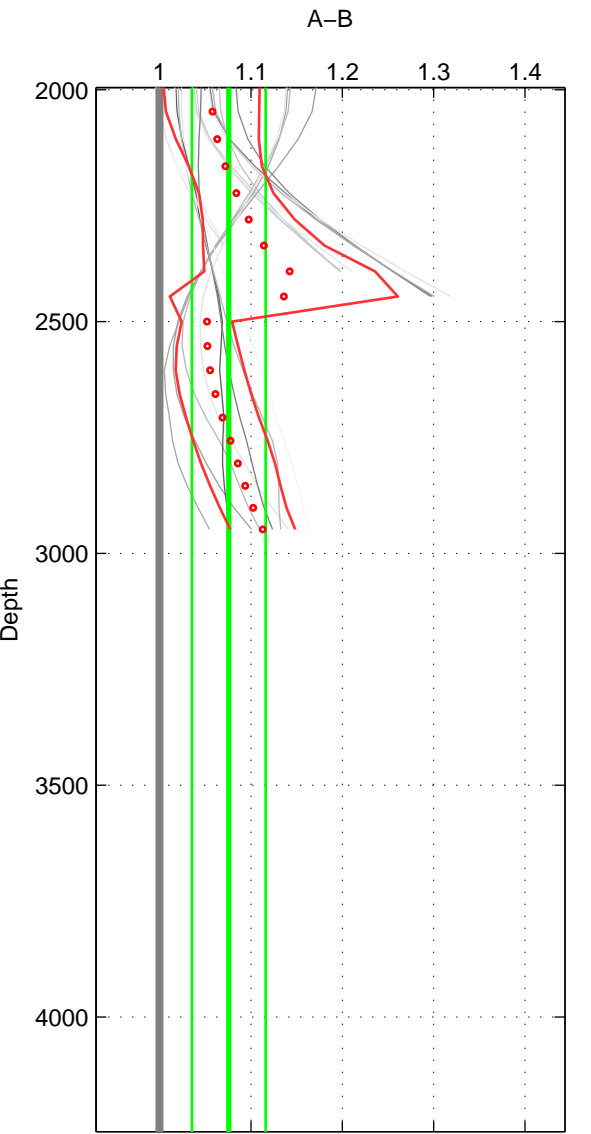

Cruise A (red). Date: Feb 2010 Cruisename: 279-45CE20100209

Cruise B (blue). Date: Jul 1990 Cruisename: 295-64TR19900701

*** "Favourite" values are means of spaces 1 2.

	Offset	O.StDev	Ratio	R.Stdev	Rating
SIGMA:	0.272	0.252	1.013	0.012	4
THETA:	0.157	0.335	1.007	0.016	4
DEPTH:	1.347	0.702	1.076	0.040	3
FAV.:	0.215	0.293	1.010	0.014	4

Profiles of A: 6
 Profiles of B: 4
 Diff profs : 23
 WMoffset (A-B): 0.272
 WMoffset stdev: 0.25236
 WMratio (A/B): 1.0128
 WMratio stdev: 0.011648

Quality (1-5): 4

Profiles of A: 6
 Profiles of B: 4
 Diff profs : 23
 WMoffset (A-B): 0.15749
 WMoffset stdev: 0.3345
 WMratio (A/B): 1.0075
 WMratio stdev: 0.015682

Quality (1-5): 4

Profiles of A: 5
 Profiles of B: 4
 Diff profs : 20
 WMoffset (A-B): 1.3468
 WMoffset stdev: 0.70166
 WMratio (A/B): 1.0758
 WMratio stdev: 0.040274

Quality (1-5): 3