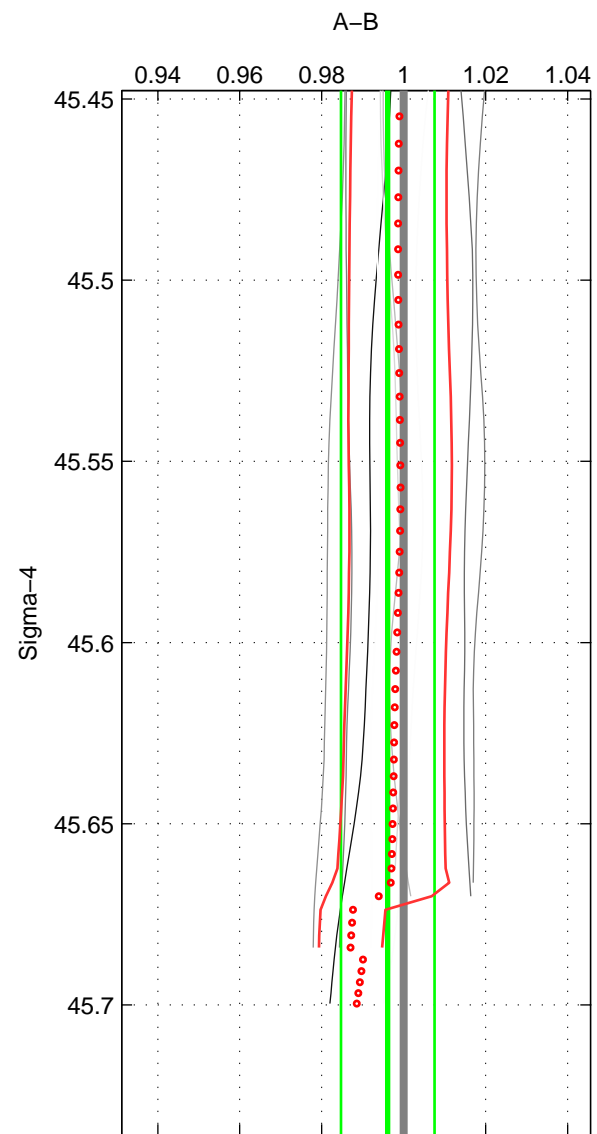

Cruise A (red). Date: Jun 1997 Cruisename: 681-49UP19970530

Cruise B (blue). Date: Jun 2003 Cruisename: 700-49UP20030620

*** "Favourite" values are means of spaces 1 2 3.

	Offset	O.StDev	Ratio	R.Stdev	Rating
SIGMA:	-0.169	0.480	0.996	0.011	4
THETA:	-0.150	0.490	0.997	0.012	4
DEPTH:	-0.613	0.979	0.986	0.023	4
FAV.:	-0.311	0.649	0.993	0.015	4

Profiles of A: 7
 Profiles of B: 9
 Diff profs : 9
 WMoffset (A-B): -0.16941
 WMoffset stdev: 0.47956
 WMratio (A/B): 0.99611
 WMratio stdev: 0.011407

Quality (1-5): 4

Profiles of A: 7
 Profiles of B: 9
 Diff profs : 9
 WMoffset (A-B): -0.15002
 WMoffset stdev: 0.48972
 WMratio (A/B): 0.99658
 WMratio stdev: 0.011642

Quality (1-5): 4

Profiles of A: 7
 Profiles of B: 9
 Diff profs : 9
 WMoffset (A-B): -0.61266
 WMoffset stdev: 0.97881
 WMratio (A/B): 0.98555
 WMratio stdev: 0.02328

Quality (1-5): 4