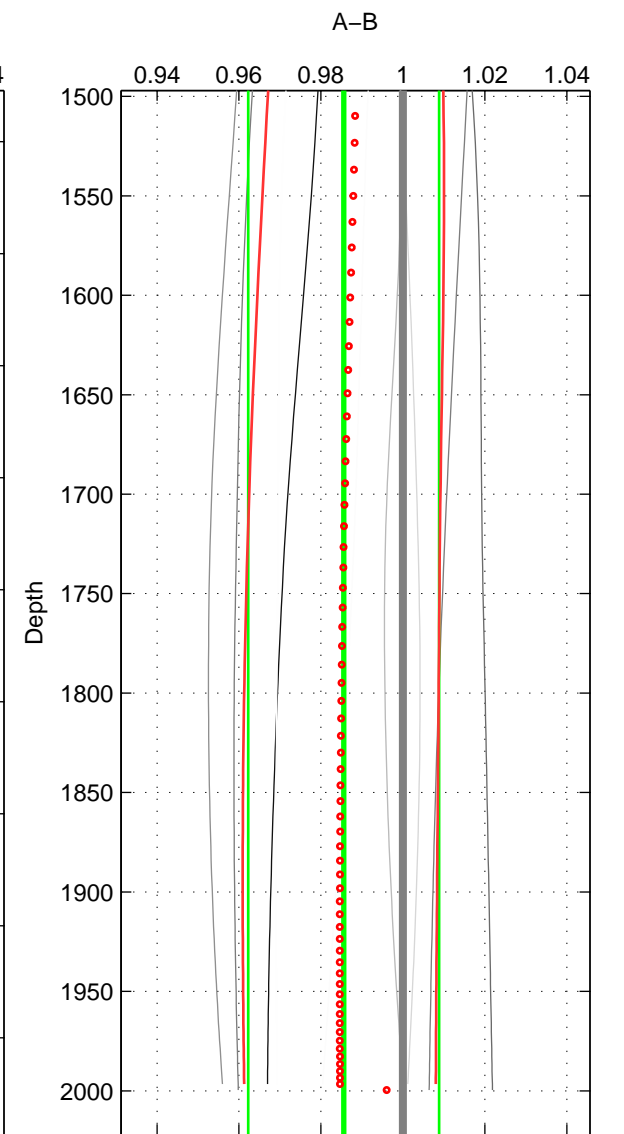

Cruise A (red). Date: Jun 1997 Cruisename: 681-49UP19970530

Cruise B (blue). Date: Jun 2003 Cruisename: 700-49UP20030620

*** "Favourite" values are means of spaces 1 2 3.

	Offset	O.StDev	Ratio	R.Stdev	Rating
SIGMA:	-0.169	0.480	0.996	0.011	4
THETA:	-0.150	0.490	0.997	0.012	4
DEPTH:	-0.613	0.979	0.986	0.023	4
FAV.:	-0.311	0.649	0.993	0.015	4

Profiles of A: 7
 Profiles of B: 9
 Diff profs : 9
 WMoffset (A-B): -0.16941
 WMoffset stdev: 0.47956
 WMratio (A/B): 0.99611
 WMratio stdev: 0.011407

Quality (1-5): 4

Profiles of A: 7
 Profiles of B: 9
 Diff profs : 9
 WMoffset (A-B): -0.15002
 WMoffset stdev: 0.48972
 WMratio (A/B): 0.99658
 WMratio stdev: 0.011642

Quality (1-5): 4

Profiles of A: 7
 Profiles of B: 9
 Diff profs : 9
 WMoffset (A-B): -0.61266
 WMoffset stdev: 0.97881
 WMratio (A/B): 0.98555
 WMratio stdev: 0.02328

Quality (1-5): 4