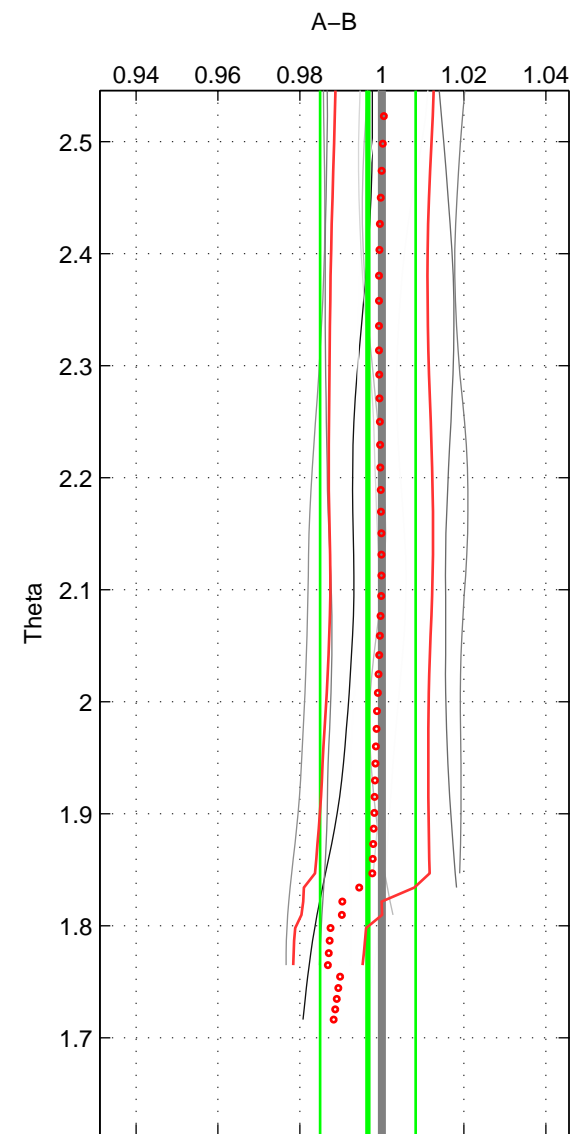

Cruise A (red). Date: Jun 1997 Cruisename: 681-49UP19970530

Cruise B (blue). Date: Jun 2003 Cruisename: 700-49UP20030620

*** "Favourite" values are means of spaces 1 2 3.

	Offset	O.StDev	Ratio	R.Stdev	Rating
SIGMA:	-0.169	0.480	0.996	0.011	4
THETA:	-0.150	0.490	0.997	0.012	4
DEPTH:	-0.613	0.979	0.986	0.023	4
FAV.:	-0.311	0.649	0.993	0.015	4

Profiles of A: 7
 Profiles of B: 9
 Diff profs : 9
 WMoffset (A-B): -0.16941
 WMoffset stdev: 0.47956
 WMratio (A/B): 0.99611
 WMratio stdev: 0.011407

Quality (1-5): 4

Profiles of A: 7
 Profiles of B: 9
 Diff profs : 9
 WMoffset (A-B): -0.15002
 WMoffset stdev: 0.48972
 WMratio (A/B): 0.99658
 WMratio stdev: 0.011642

Quality (1-5): 4

Profiles of A: 7
 Profiles of B: 9
 Diff profs : 9
 WMoffset (A-B): -0.61266
 WMoffset stdev: 0.97881
 WMratio (A/B): 0.98555
 WMratio stdev: 0.02328

Quality (1-5): 4