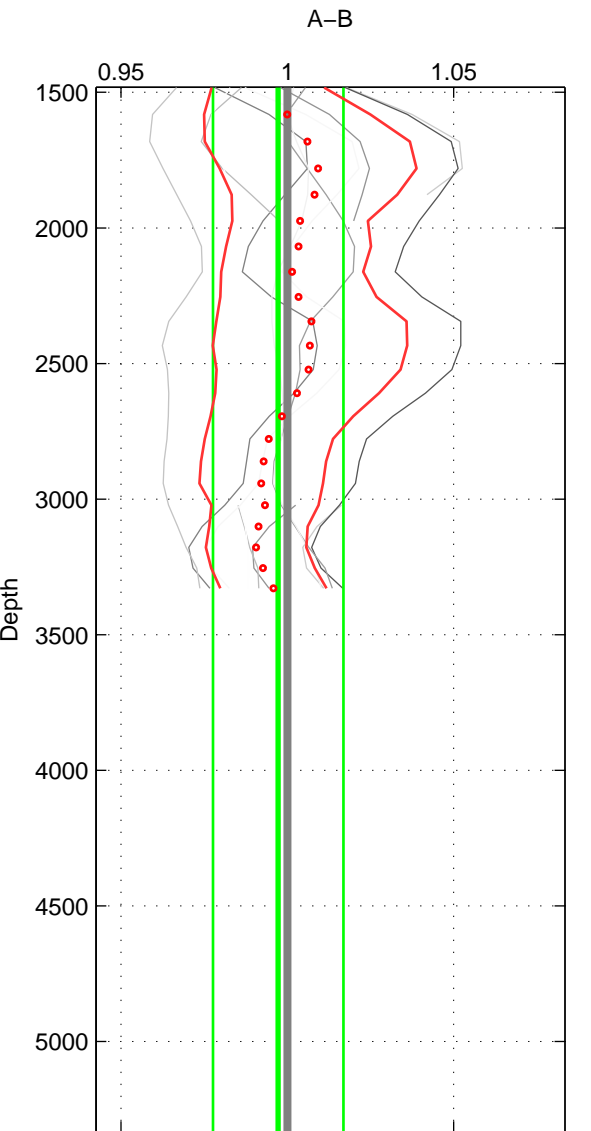

Cruise A (red). Date: Jun 1999 Cruisename: 578-49K619990523  
 Cruise B (blue). Date: Sep 1993 Cruisename: 730-90BM19930830

\*\*\* "Favourite" values are means of spaces 1 2 3.

	Offset	O.StDev	Ratio	R.Stdev	Rating
SIGMA:	0.233	0.583	1.006	0.014	2
THETA:	0.239	0.607	1.006	0.016	2
DEPTH:	-0.116	0.751	0.997	0.020	2
FAV.:	0.119	0.647	1.003	0.016	2

Profiles of A: 5  
 Profiles of B: 3  
 Diff profs : 10  
 WMoffset (A-B): 0.23327  
 WMoffset stdev: 0.58339  
 WMratio (A/B): 1.0056  
 WMratio stdev: 0.01414

Quality (1-5): 2

Profiles of A: 5  
 Profiles of B: 3  
 Diff profs : 10  
 WMoffset (A-B): 0.23854  
 WMoffset stdev: 0.60682  
 WMratio (A/B): 1.0061  
 WMratio stdev: 0.015622

Quality (1-5): 2

Profiles of A: 5  
 Profiles of B: 3  
 Diff profs : 10  
 WMoffset (A-B): -0.1157  
 WMoffset stdev: 0.75127  
 WMratio (A/B): 0.99721  
 WMratio stdev: 0.019605

Quality (1-5): 2