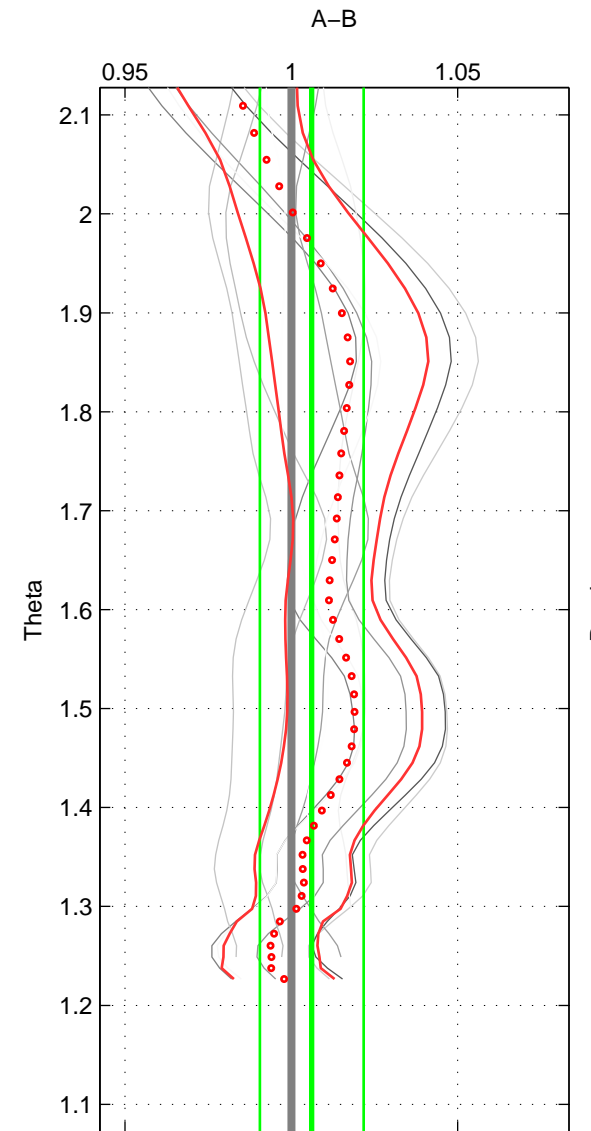

Cruise A (red). Date: Jun 1999 Cruisename: 578-49K619990523  
 Cruise B (blue). Date: Sep 1993 Cruisename: 730-90BM19930830

\*\*\* "Favourite" values are means of spaces 1 2 3.

	Offset	O.StDev	Ratio	R.Stdev	Rating
SIGMA:	0.233	0.583	1.006	0.014	2
THETA:	0.239	0.607	1.006	0.016	2
DEPTH:	-0.116	0.751	0.997	0.020	2
FAV.:	0.119	0.647	1.003	0.016	2

Profiles of A: 5  
 Profiles of B: 3  
 Diff profs : 10  
 WMoffset (A-B): 0.23327  
 WMoffset stdev: 0.58339  
 WMratio (A/B): 1.0056  
 WMratio stdev: 0.01414

Quality (1-5): 2

Profiles of A: 5  
 Profiles of B: 3  
 Diff profs : 10  
 WMoffset (A-B): 0.23854  
 WMoffset stdev: 0.60682  
 WMratio (A/B): 1.0061  
 WMratio stdev: 0.015622

Quality (1-5): 2

Profiles of A: 5  
 Profiles of B: 3  
 Diff profs : 10  
 WMoffset (A-B): -0.1157  
 WMoffset stdev: 0.75127  
 WMratio (A/B): 0.99721  
 WMratio stdev: 0.019605

Quality (1-5): 2