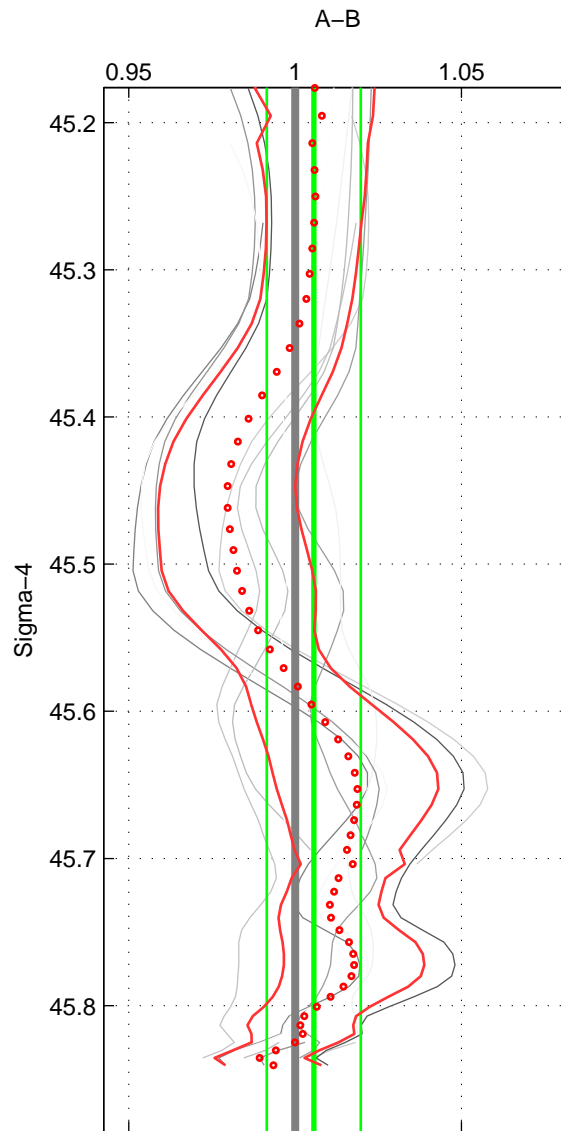

Cruise A (red). Date: Jun 1999 Cruisename: 578-49K619990523  
 Cruise B (blue). Date: Sep 1993 Cruisename: 730-90BM19930830

\*\*\* "Favourite" values are means of spaces 1 2 3.

	Offset	O.StDev	Ratio	R.Stdev	Rating
SIGMA:	0.233	0.583	1.006	0.014	2
THETA:	0.239	0.607	1.006	0.016	2
DEPTH:	-0.116	0.751	0.997	0.020	2
FAV.:	0.119	0.647	1.003	0.016	2

Profiles of A: 5  
 Profiles of B: 3  
 Diff profs : 10  
 WMoffset (A-B): 0.23327  
 WMoffset stdev: 0.58339  
 WMratio (A/B): 1.0056  
 WMratio stdev: 0.01414

Quality (1-5): 2

Profiles of A: 5  
 Profiles of B: 3  
 Diff profs : 10  
 WMoffset (A-B): 0.23854  
 WMoffset stdev: 0.60682  
 WMratio (A/B): 1.0061  
 WMratio stdev: 0.015622

Quality (1-5): 2

Profiles of A: 5  
 Profiles of B: 3  
 Diff profs : 10  
 WMoffset (A-B): -0.1157  
 WMoffset stdev: 0.75127  
 WMratio (A/B): 0.99721  
 WMratio stdev: 0.019605

Quality (1-5): 2