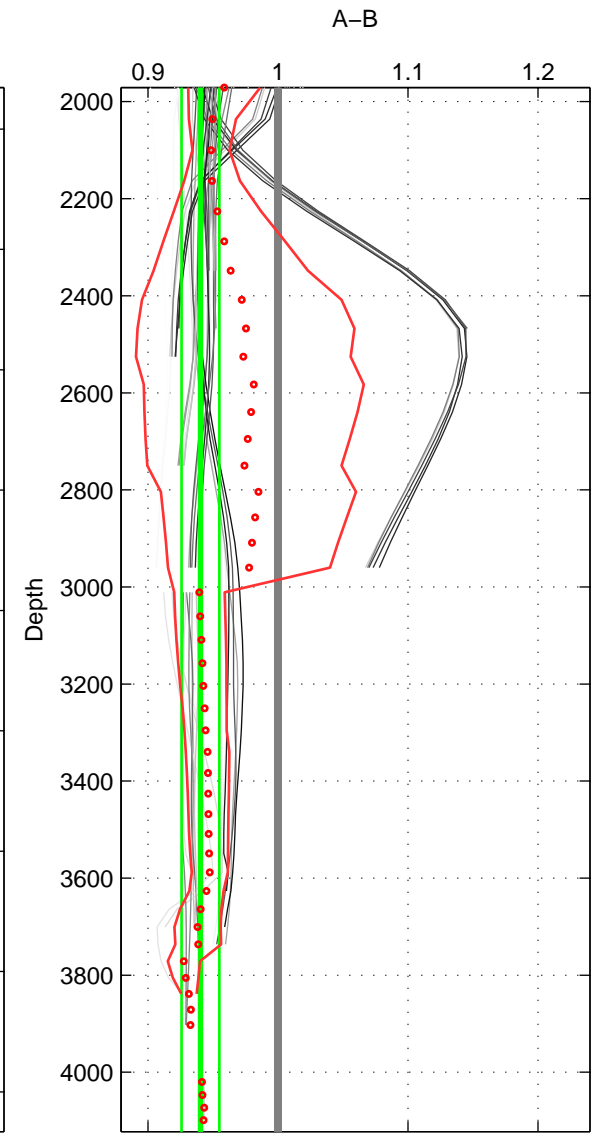

Cruise A (red). Date: Feb 2005 Cruisename: 126-06AQ20050122  
 Cruise B (blue). Date: Sep 2009 Cruisename: 248-33LG20090916

\*\*\* "Favourite" values are means of spaces 1 2 3.

	Offset	O.StDev	Ratio	R.Stdev	Rating
SIGMA:	-1.710	0.166	0.950	0.005	5
THETA:	-1.851	0.717	0.946	0.020	5
DEPTH:	-2.067	0.526	0.940	0.015	5
FAV.:	-1.876	0.469	0.945	0.013	5

Profiles of A: 8  
 Profiles of B: 8  
 Diff profs: 42  
 WMoffset (A-B): -1.7104  
 WMoffset stdev: 0.16569  
 WMratio (A/B): 0.94968  
 WMratio stdev: 0.0048707

Quality (1-5): 5

Profiles of A: 8  
 Profiles of B: 10  
 Diff profs: 53  
 WMoffset (A-B): -1.851  
 WMoffset stdev: 0.71666  
 WMratio (A/B): 0.94597  
 WMratio stdev: 0.01964

Quality (1-5): 5

Profiles of A: 8  
 Profiles of B: 10  
 Diff profs: 53  
 WMoffset (A-B): -2.0671  
 WMoffset stdev: 0.52603  
 WMratio (A/B): 0.94032  
 WMratio stdev: 0.014515

Quality (1-5): 5