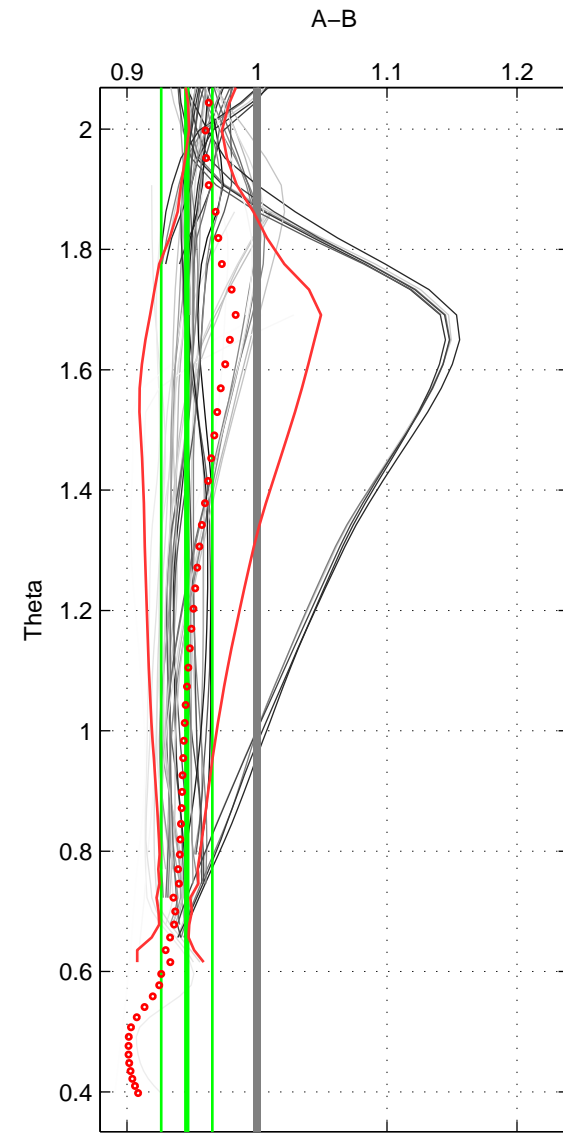

Cruise A (red). Date: Feb 2005 Cruisename: 126-06AQ20050122  
 Cruise B (blue). Date: Sep 2009 Cruisename: 248-33LG20090916

\*\*\* "Favourite" values are means of spaces 1 2 3.

	Offset	O.StDev	Ratio	R.Stdev	Rating
SIGMA:	-1.710	0.166	0.950	0.005	5
THETA:	-1.851	0.717	0.946	0.020	5
DEPTH:	-2.067	0.526	0.940	0.015	5
FAV.:	-1.876	0.469	0.945	0.013	5

Profiles of A: 8  
 Profiles of B: 8  
 Diff profs: 42  
 WMoffset (A-B): -1.7104  
 WMoffset stdev: 0.16569  
 WMratio (A/B): 0.94968  
 WMratio stdev: 0.0048707

Quality (1-5): 5

Profiles of A: 8  
 Profiles of B: 10  
 Diff profs: 53  
 WMoffset (A-B): -1.851  
 WMoffset stdev: 0.71666  
 WMratio (A/B): 0.94597  
 WMratio stdev: 0.01964

Quality (1-5): 5

Profiles of A: 8  
 Profiles of B: 10  
 Diff profs: 53  
 WMoffset (A-B): -2.0671  
 WMoffset stdev: 0.52603  
 WMratio (A/B): 0.94032  
 WMratio stdev: 0.014515

Quality (1-5): 5