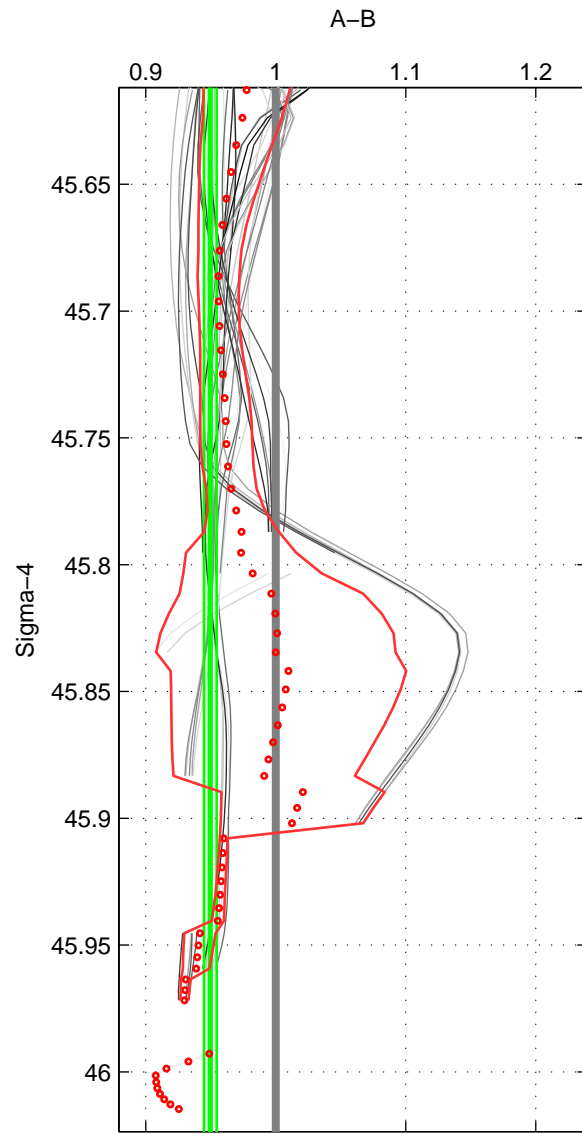

Cruise A (red). Date: Feb 2005 Cruisename: 126-06AQ20050122  
 Cruise B (blue). Date: Sep 2009 Cruisename: 248-33LG20090916

\*\*\* "Favourite" values are means of spaces 1 2 3.

	Offset	O.StDev	Ratio	R.Stdev	Rating
SIGMA:	-1.710	0.166	0.950	0.005	5
THETA:	-1.851	0.717	0.946	0.020	5
DEPTH:	-2.067	0.526	0.940	0.015	5
FAV.:	-1.876	0.469	0.945	0.013	5

Profiles of A: 8  
 Profiles of B: 8  
 Diff profs: 42  
 WMoffset (A-B): -1.7104  
 WMoffset stdev: 0.16569  
 WMratio (A/B): 0.94968  
 WMratio stdev: 0.0048707

Quality (1-5): 5

Profiles of A: 8  
 Profiles of B: 10  
 Diff profs: 53  
 WMoffset (A-B): -1.851  
 WMoffset stdev: 0.71666  
 WMratio (A/B): 0.94597  
 WMratio stdev: 0.01964

Quality (1-5): 5

Profiles of A: 8  
 Profiles of B: 10  
 Diff profs: 53  
 WMoffset (A-B): -2.0671  
 WMoffset stdev: 0.52603  
 WMratio (A/B): 0.94032  
 WMratio stdev: 0.014515

Quality (1-5): 5