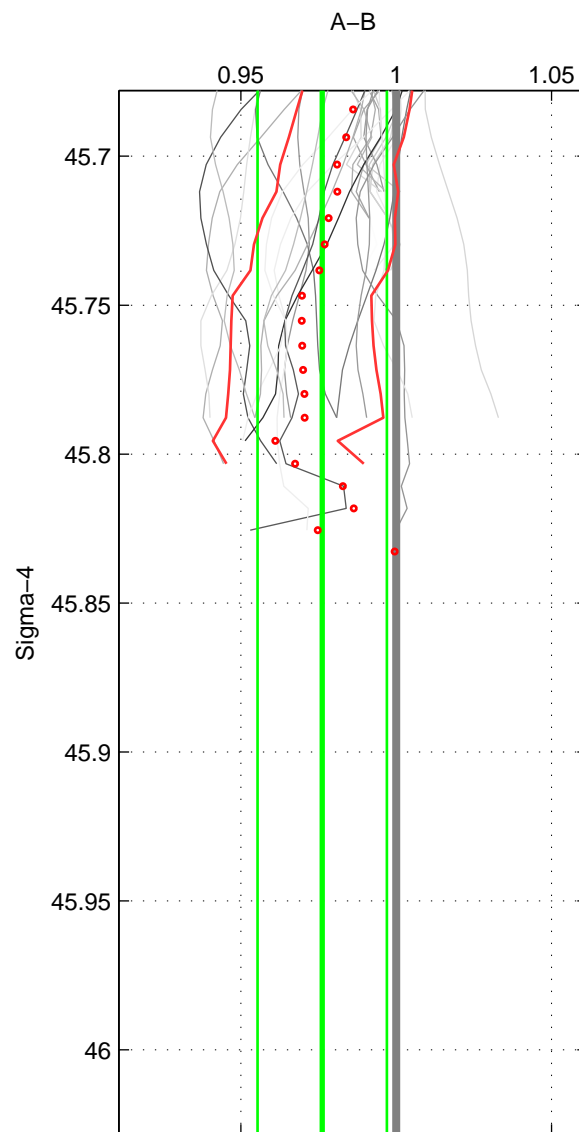

Cruise A (red). Date: Sep 2005 Cruisename: 291-64PE20050907

Cruise B (blue). Date: Jul 1990 Cruisename: 295-64TR19900701

\*\*\* "Favourite" values are those of space 3.

	Offset	O.StDev	Ratio	R.Stdev	Rating
SIGMA:	-0.398	0.348	0.976	0.021	3
THETA:	-0.317	0.160	0.981	0.010	2
DEPTH:	-0.245	0.273	0.985	0.016	4
FAV. :	-0.245	0.273	0.985	0.016	4

Profiles of A: 12  
 Profiles of B: 7  
 Diff profs : 28  
 WMoffset (A-B): -0.39782  
 WMoffset stdev: 0.34803  
 WMratio (A/B): 0.97619  
 WMratio stdev: 0.020839

Quality (1-5): 3

Please note that statistics are bad.

Profiles of A: 12  
 Profiles of B: 7  
 Diff profs : 28  
 WMoffset (A-B): -0.31693  
 WMoffset stdev: 0.16033  
 WMratio (A/B): 0.98094  
 WMratio stdev: 0.0096929

Quality (1-5): 2

Profiles of A: 12  
 Profiles of B: 7  
 Diff profs : 29  
 WMoffset (A-B): -0.24455  
 WMoffset stdev: 0.27285  
 WMratio (A/B): 0.98526  
 WMratio stdev: 0.016467