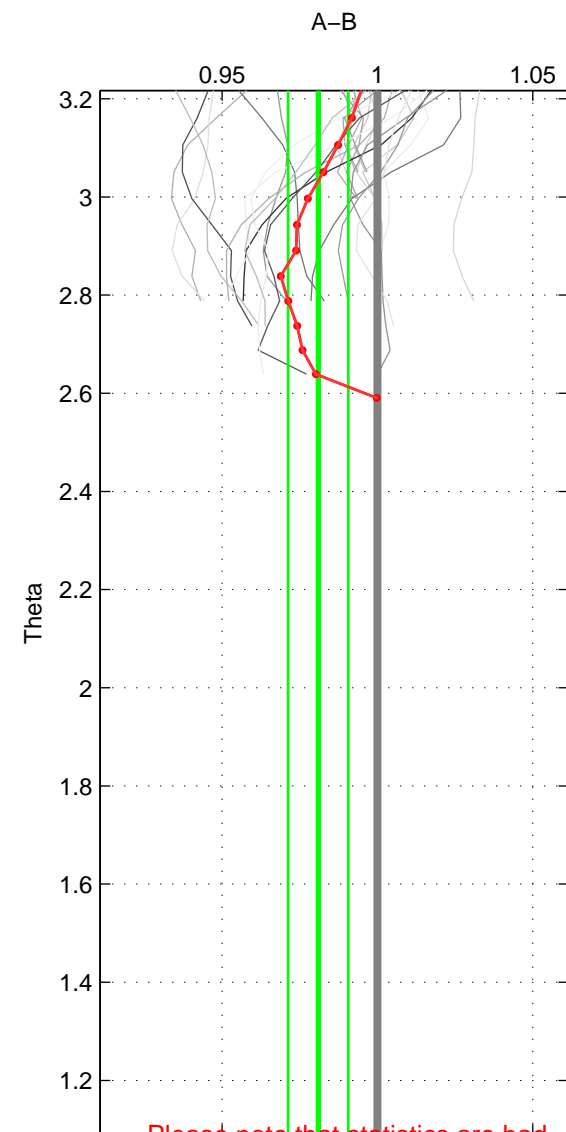

Cruise A (red). Date: Sep 2005 Cruisename: 291-64PE20050907

Cruise B (blue). Date: Jul 1990 Cruisename: 295-64TR19900701

\*\*\* "Favourite" values are those of space 3.

	Offset	O.StDev	Ratio	R.Stdev	Rating
SIGMA:	-0.398	0.348	0.976	0.021	3
THETA:	-0.317	0.160	0.981	0.010	2
DEPTH:	-0.245	0.273	0.985	0.016	4
FAV. :	-0.245	0.273	0.985	0.016	4

Profiles of A: 12  
 Profiles of B: 7  
 Diff profs : 28  
 WMoffset (A-B): -0.39782  
 WMoffset stdev: 0.34803  
 WMratio (A/B): 0.97619  
 WMratio stdev: 0.020839

Quality (1-5): 3

Please note that statistics are bad.

Profiles of A: 12  
 Profiles of B: 7  
 Diff profs : 28  
 WMoffset (A-B): -0.31693  
 WMoffset stdev: 0.16033  
 WMratio (A/B): 0.98094  
 WMratio stdev: 0.0096929

Quality (1-5): 2

Profiles of A: 12  
 Profiles of B: 7  
 Diff profs : 29  
 WMoffset (A-B): -0.24455  
 WMoffset stdev: 0.27285  
 WMratio (A/B): 0.98526  
 WMratio stdev: 0.016467