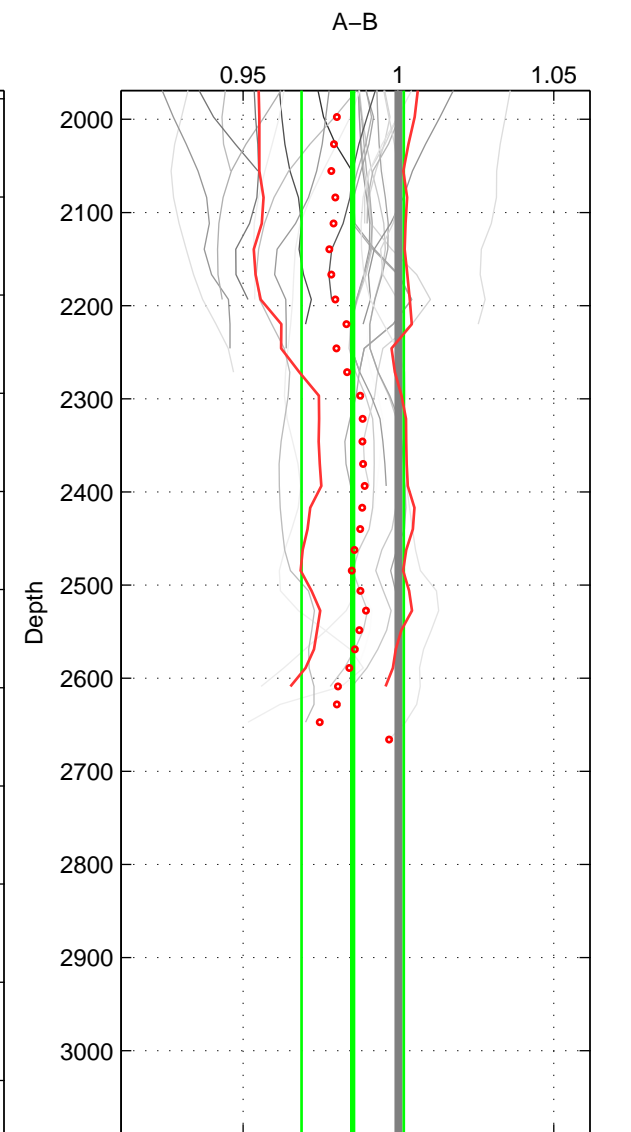

Cruise A (red). Date: Sep 2005 Cruisename: 291-64PE20050907

Cruise B (blue). Date: Jul 1990 Cruisename: 295-64TR19900701

\*\*\* "Favourite" values are those of space 3.

	Offset	O.StDev	Ratio	R.Stdev	Rating
SIGMA:	-0.398	0.348	0.976	0.021	3
THETA:	-0.317	0.160	0.981	0.010	2
DEPTH:	-0.245	0.273	0.985	0.016	4
FAV. :	-0.245	0.273	0.985	0.016	4

Profiles of A: 12  
 Profiles of B: 7  
 Diff profs : 28  
 WMoffset (A-B): -0.39782  
 WMoffset stdev: 0.34803  
 WMratio (A/B): 0.97619  
 WMratio stdev: 0.020839

Quality (1-5): 3

Please note that statistics are bad.

Profiles of A: 12  
 Profiles of B: 7  
 Diff profs : 28  
 WMoffset (A-B): -0.31693  
 WMoffset stdev: 0.16033  
 WMratio (A/B): 0.98094  
 WMratio stdev: 0.0096929

Quality (1-5): 2

Profiles of A: 12  
 Profiles of B: 7  
 Diff profs : 29  
 WMoffset (A-B): -0.24455  
 WMoffset stdev: 0.27285  
 WMratio (A/B): 0.98526  
 WMratio stdev: 0.016467