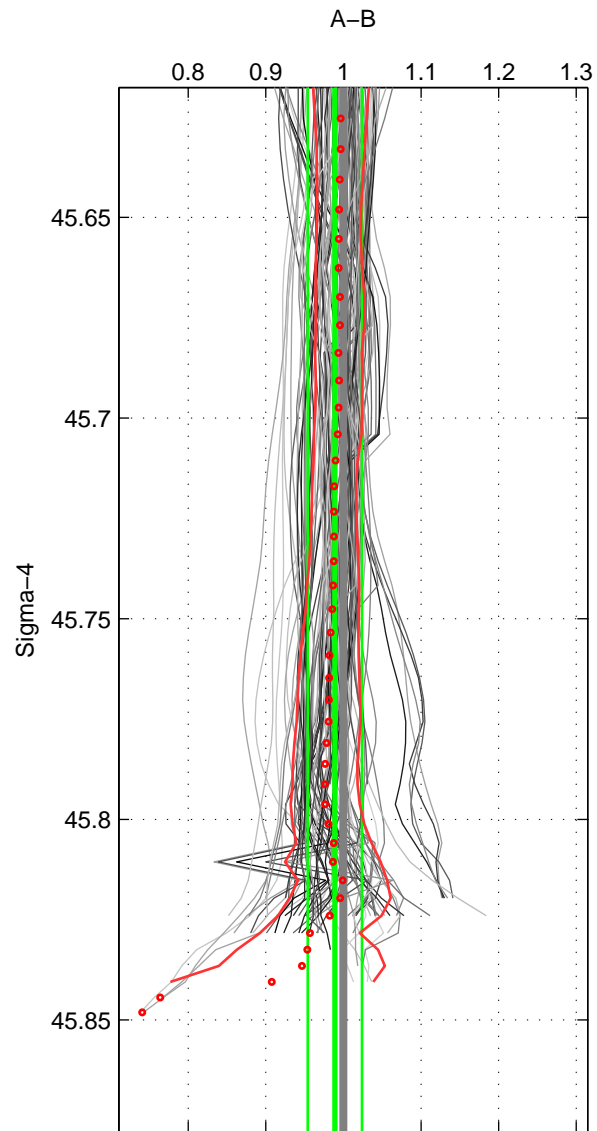

Cruise A (red). Date: Jun 2010 Cruisename: 277-35TH20100608

Cruise B (blue). Date: Jul 1990 Cruisename: 295-64TR19900701

\*\*\* "Favourite" values are means of spaces 1 2 3.

	Offset	O.StDev	Ratio	R.Stdev	Rating
SIGMA:	-0.187	0.595	0.989	0.035	5
THETA:	-0.190	0.640	0.989	0.037	5
DEPTH:	-0.376	0.654	0.978	0.038	5
FAV. :	-0.251	0.630	0.985	0.037	5

Profiles of A: 24  
 Profiles of B: 17  
 Diff profs : 100  
 WMoffset (A-B): -0.18655  
 WMoffset stdev: 0.59477  
 WMratio (A/B): 0.98896  
 WMratio stdev: 0.034855

Quality (1-5): 5

Profiles of A: 24  
 Profiles of B: 17  
 Diff profs : 100  
 WMoffset (A-B): -0.18979  
 WMoffset stdev: 0.63977  
 WMratio (A/B): 0.98881  
 WMratio stdev: 0.037426

Quality (1-5): 5

Profiles of A: 24  
 Profiles of B: 17  
 Diff profs : 100  
 WMoffset (A-B): -0.37604  
 WMoffset stdev: 0.65402  
 WMratio (A/B): 0.97808  
 WMratio stdev: 0.037718

Quality (1-5): 5