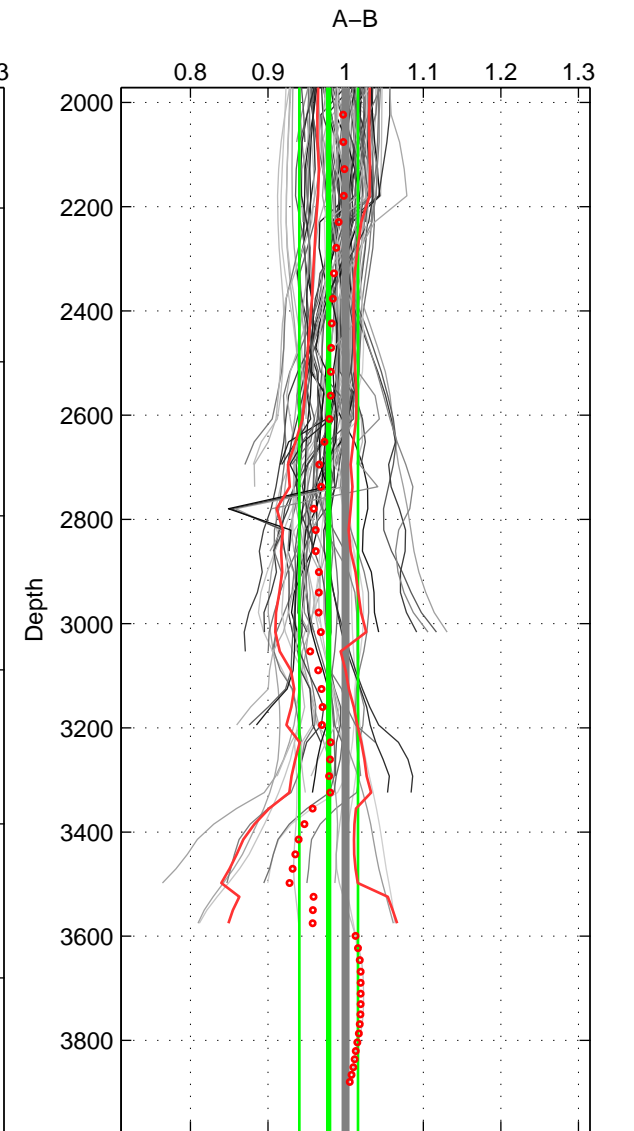

Cruise A (red). Date: Jun 2010 Cruisename: 277-35TH20100608

Cruise B (blue). Date: Jul 1990 Cruisename: 295-64TR19900701

\*\*\* "Favourite" values are means of spaces 1 2 3.

	Offset	O.StDev	Ratio	R.Stdev	Rating
SIGMA:	-0.187	0.595	0.989	0.035	5
THETA:	-0.190	0.640	0.989	0.037	5
DEPTH:	-0.376	0.654	0.978	0.038	5
FAV. :	-0.251	0.630	0.985	0.037	5

Profiles of A: 24  
 Profiles of B: 17  
 Diff profs : 100  
 WMoffset (A-B): -0.18655  
 WMoffset stdev: 0.59477  
 WMratio (A/B): 0.98896  
 WMratio stdev: 0.034855

Quality (1-5): 5

Profiles of A: 24  
 Profiles of B: 17  
 Diff profs : 100  
 WMoffset (A-B): -0.18979  
 WMoffset stdev: 0.63977  
 WMratio (A/B): 0.98881  
 WMratio stdev: 0.037426

Quality (1-5): 5

Profiles of A: 24  
 Profiles of B: 17  
 Diff profs : 100  
 WMoffset (A-B): -0.37604  
 WMoffset stdev: 0.65402  
 WMratio (A/B): 0.97808  
 WMratio stdev: 0.037718

Quality (1-5): 5