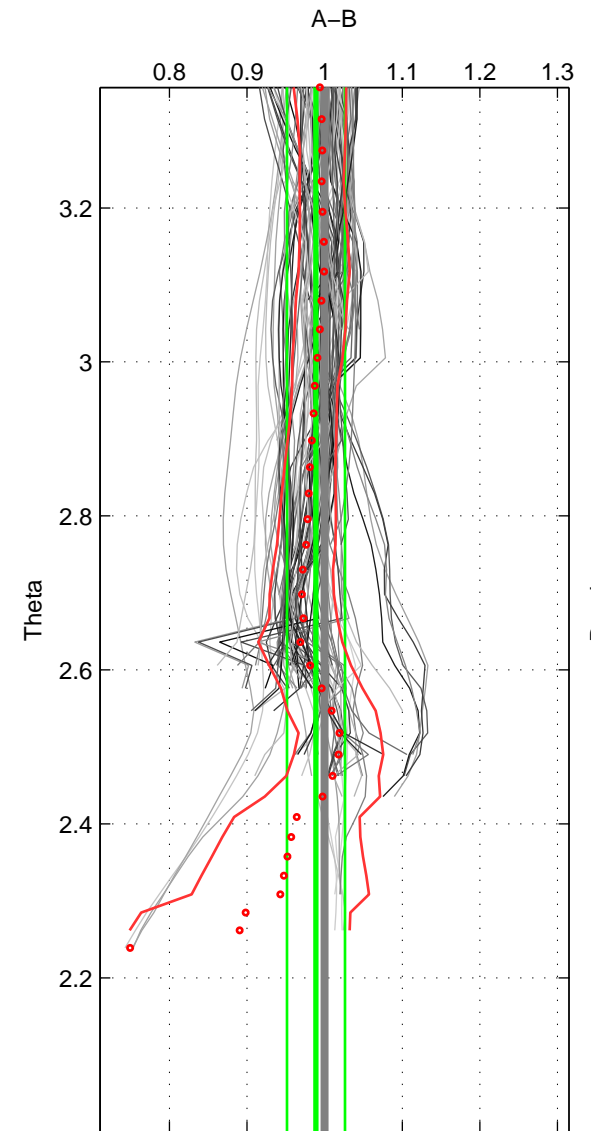

Cruise A (red). Date: Jun 2010 Cruisename: 277-35TH20100608

Cruise B (blue). Date: Jul 1990 Cruisename: 295-64TR19900701

\*\*\* "Favourite" values are means of spaces 1 2 3.

	Offset	O.StDev	Ratio	R.Stdev	Rating
SIGMA:	-0.187	0.595	0.989	0.035	5
THETA:	-0.190	0.640	0.989	0.037	5
DEPTH:	-0.376	0.654	0.978	0.038	5
FAV. :	-0.251	0.630	0.985	0.037	5

Profiles of A: 24  
 Profiles of B: 17  
 Diff profs : 100  
 WMoffset (A-B): -0.18655  
 WMoffset stdev: 0.59477  
 WMratio (A/B): 0.98896  
 WMratio stdev: 0.034855

Quality (1-5): 5

Profiles of A: 24  
 Profiles of B: 17  
 Diff profs : 100  
 WMoffset (A-B): -0.18979  
 WMoffset stdev: 0.63977  
 WMratio (A/B): 0.98881  
 WMratio stdev: 0.037426

Quality (1-5): 5

Profiles of A: 24  
 Profiles of B: 17  
 Diff profs : 100  
 WMoffset (A-B): -0.37604  
 WMoffset stdev: 0.65402  
 WMratio (A/B): 0.97808  
 WMratio stdev: 0.037718

Quality (1-5): 5