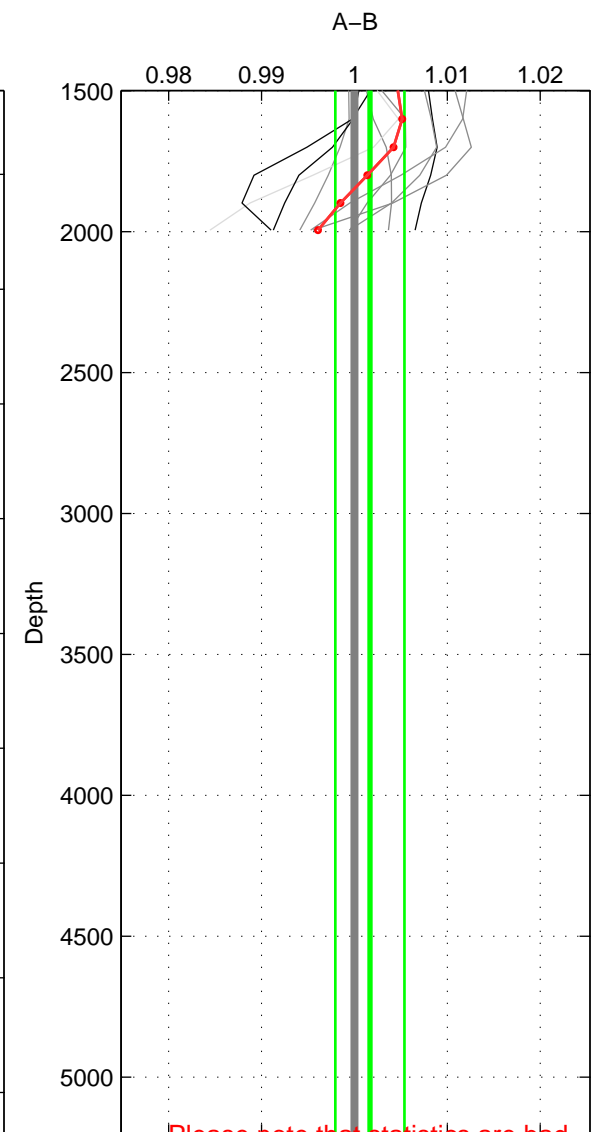

Cruise A (red). Date: Jul 1997 Cruisename: 682-49UP19970623

Cruise B (blue). Date: Feb 2008 Cruisename: 717-49UP20080122

*** "Favourite" values are means of spaces 1 2.

	Offset	O.StDev	Ratio	R.Stdev	Rating
SIGMA:	0.082	0.256	1.002	0.007	4
THETA:	0.103	0.252	1.003	0.006	4
DEPTH:	0.066	0.146	1.002	0.004	3
FAV.:	0.093	0.254	1.002	0.006	4

Profiles of A: 7
 Profiles of B: 16
 Diff profs : 10
 WMoffset (A-B): 0.082473
 WMoffset stdev: 0.25589
 WMratio (A/B): 1.0021
 WMratio stdev: 0.0065019

Quality (1-5): 4

Profiles of A: 7
 Profiles of B: 16
 Diff profs : 10
 WMoffset (A-B): 0.1033
 WMoffset stdev: 0.25239
 WMratio (A/B): 1.0027
 WMratio stdev: 0.0063977

Quality (1-5): 4

Profiles of A: 7
 Profiles of B: 16
 Diff profs : 10
 WMoffset (A-B): 0.06573
 WMoffset stdev: 0.14554
 WMratio (A/B): 1.0017
 WMratio stdev: 0.0037107

Quality (1-5): 3

Please note that statistics are bad.