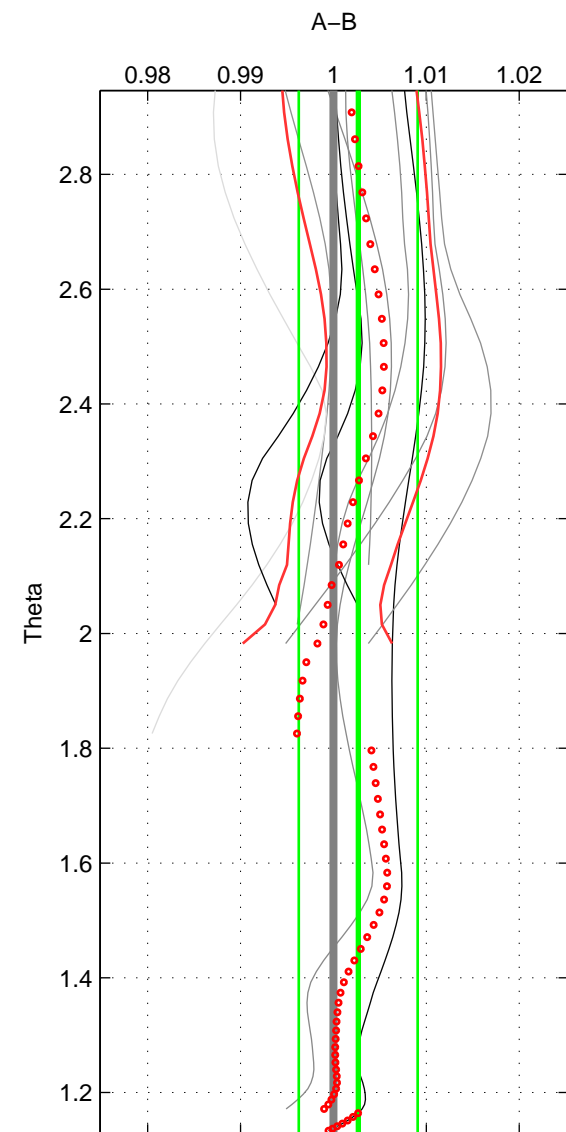

Cruise A (red). Date: Jul 1997 Cruisename: 682-49UP19970623

Cruise B (blue). Date: Feb 2008 Cruisename: 717-49UP20080122

*** "Favourite" values are means of spaces 1 2.

	Offset	O.StDev	Ratio	R.Stdev	Rating
SIGMA:	0.082	0.256	1.002	0.007	4
THETA:	0.103	0.252	1.003	0.006	4
DEPTH:	0.066	0.146	1.002	0.004	3
FAV.:	0.093	0.254	1.002	0.006	4

Profiles of A: 7
 Profiles of B: 16
 Diff profs : 10
 WMoffset (A-B): 0.082473
 WMoffset stdev: 0.25589
 WMratio (A/B): 1.0021
 WMratio stdev: 0.0065019

Quality (1-5): 4

Profiles of A: 7
 Profiles of B: 16
 Diff profs : 10
 WMoffset (A-B): 0.1033
 WMoffset stdev: 0.25239
 WMratio (A/B): 1.0027
 WMratio stdev: 0.0063977

Quality (1-5): 4

Profiles of A: 7
 Profiles of B: 16
 Diff profs : 10
 WMoffset (A-B): 0.06573
 WMoffset stdev: 0.14554
 WMratio (A/B): 1.0017
 WMratio stdev: 0.0037107

Quality (1-5): 3

Please note that statistics are bad.