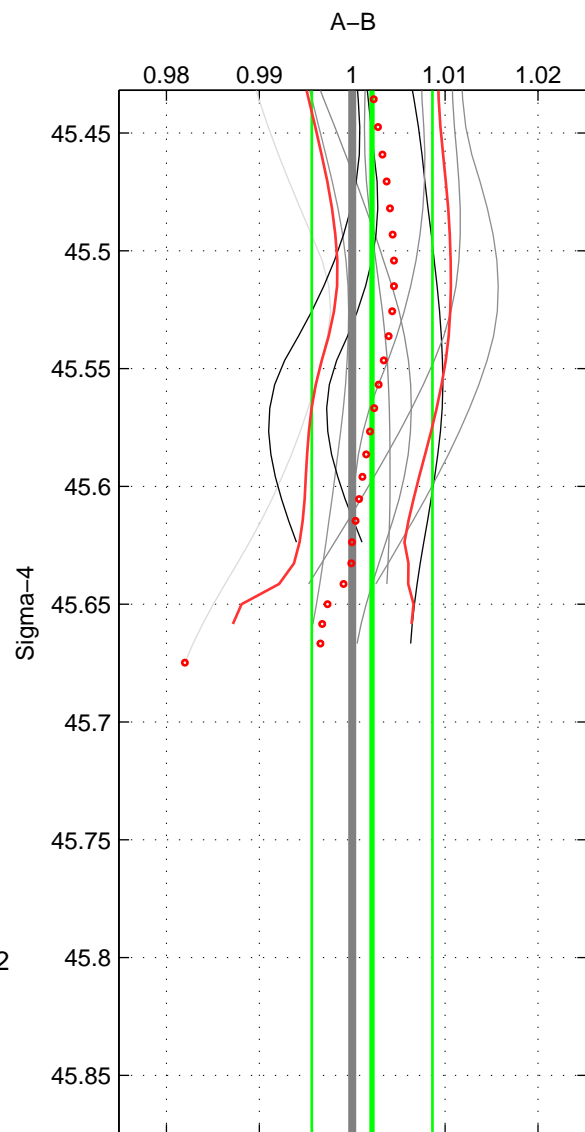

Cruise A (red). Date: Jul 1997 Cruisename: 682-49UP19970623

Cruise B (blue). Date: Feb 2008 Cruisename: 717-49UP20080122

*** "Favourite" values are means of spaces 1 2.

	Offset	O.StDev	Ratio	R.Stdev	Rating
SIGMA:	0.082	0.256	1.002	0.007	4
THETA:	0.103	0.252	1.003	0.006	4
DEPTH:	0.066	0.146	1.002	0.004	3
FAV.:	0.093	0.254	1.002	0.006	4

Profiles of A: 7
 Profiles of B: 16
 Diff profs : 10
 WMoffset (A-B): 0.082473
 WMoffset stdev: 0.25589
 WMratio (A/B): 1.0021
 WMratio stdev: 0.0065019

Quality (1-5): 4

Profiles of A: 7
 Profiles of B: 16
 Diff profs : 10
 WMoffset (A-B): 0.1033
 WMoffset stdev: 0.25239
 WMratio (A/B): 1.0027
 WMratio stdev: 0.0063977

Quality (1-5): 4

Profiles of A: 7
 Profiles of B: 16
 Diff profs : 10
 WMoffset (A-B): 0.06573
 WMoffset stdev: 0.14554
 WMratio (A/B): 1.0017
 WMratio stdev: 0.0037107

Quality (1-5): 3

Please note that statistics are bad.