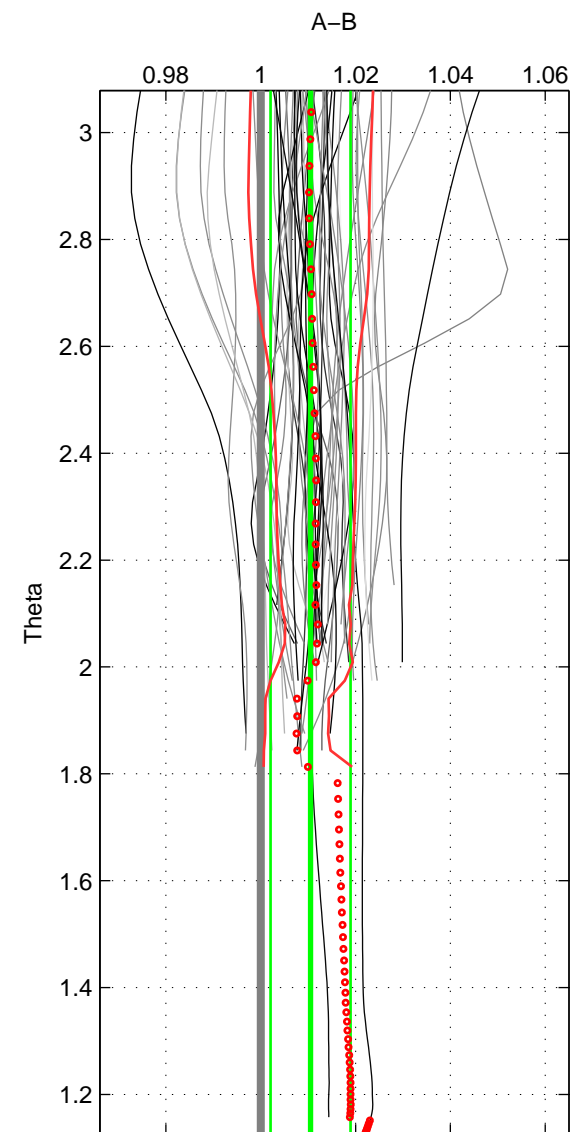

Cruise A (red). Date: Jul 2001 Cruisename: 656-49UF20010710

Cruise B (blue). Date: Feb 2008 Cruisename: 717-49UP20080122

*** "Favourite" values are means of spaces 1 2.

	Offset	O.StDev	Ratio	R.Stdev	Rating
SIGMA:	0.408	0.295	1.011	0.008	5
THETA:	0.406	0.326	1.011	0.008	5
DEPTH:	0.460	0.027	1.012	0.001	3
FAV.:	0.407	0.310	1.011	0.008	5

Profiles of A: 34
 Profiles of B: 17
 Diff profs : 54
 WMoffset (A-B): 0.40845
 WMoffset stdev: 0.2948
 WMratio (A/B): 1.0105
 WMratio stdev: 0.0076347

Quality (1-5): 5

Profiles of A: 34
 Profiles of B: 17
 Diff profs : 54
 WMoffset (A-B): 0.40625
 WMoffset stdev: 0.32601
 WMratio (A/B): 1.0105
 WMratio stdev: 0.008444

Quality (1-5): 5

Profiles of A: 34
 Profiles of B: 17
 Diff profs : 54
 WMoffset (A-B): 0.45953
 WMoffset stdev: 0.027251
 WMratio (A/B): 1.0118
 WMratio stdev: 0.00072391

Quality (1-5): 3

Please note that statistics are bad.