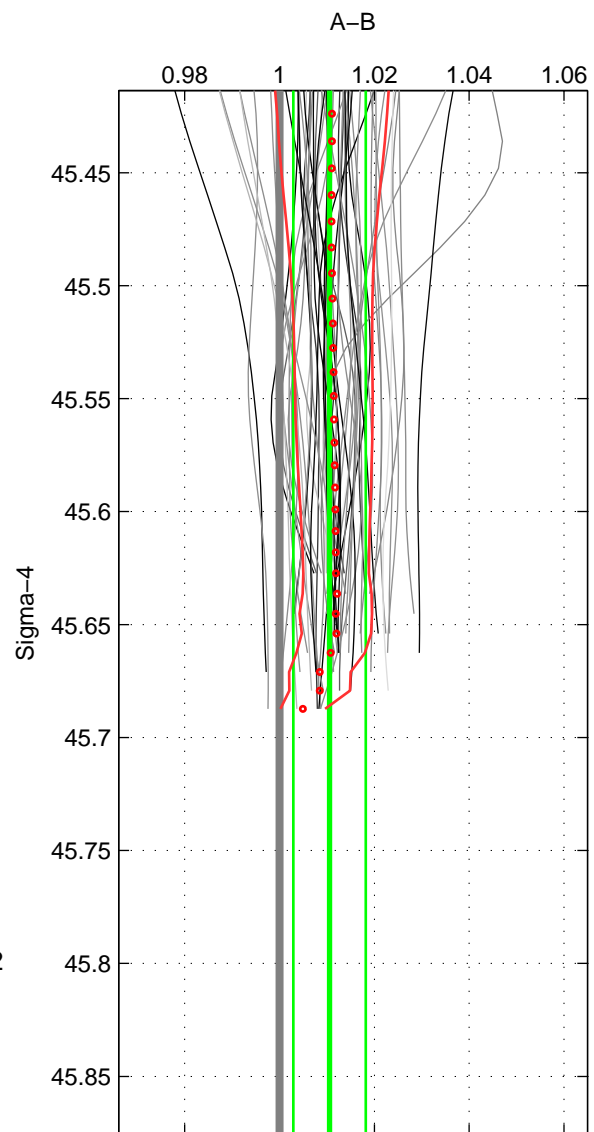

Cruise A (red). Date: Jul 2001 Cruisename: 656-49UF20010710

Cruise B (blue). Date: Feb 2008 Cruisename: 717-49UP20080122

*** "Favourite" values are means of spaces 1 2.

	Offset	O.StDev	Ratio	R.Stdev	Rating
SIGMA:	0.408	0.295	1.011	0.008	5
THETA:	0.406	0.326	1.011	0.008	5
DEPTH:	0.460	0.027	1.012	0.001	3
FAV.:	0.407	0.310	1.011	0.008	5

Profiles of A: 34
 Profiles of B: 17
 Diff profs : 54
 WMoffset (A-B): 0.40845
 WMoffset stdev: 0.2948
 WMratio (A/B): 1.0105
 WMratio stdev: 0.0076347

Quality (1-5): 5

Profiles of A: 34
 Profiles of B: 17
 Diff profs : 54
 WMoffset (A-B): 0.40625
 WMoffset stdev: 0.32601
 WMratio (A/B): 1.0105
 WMratio stdev: 0.008444

Quality (1-5): 5

Profiles of A: 34
 Profiles of B: 17
 Diff profs : 54
 WMoffset (A-B): 0.45953
 WMoffset stdev: 0.027251
 WMratio (A/B): 1.0118
 WMratio stdev: 0.00072391

Quality (1-5): 3

Please note that statistics are bad.