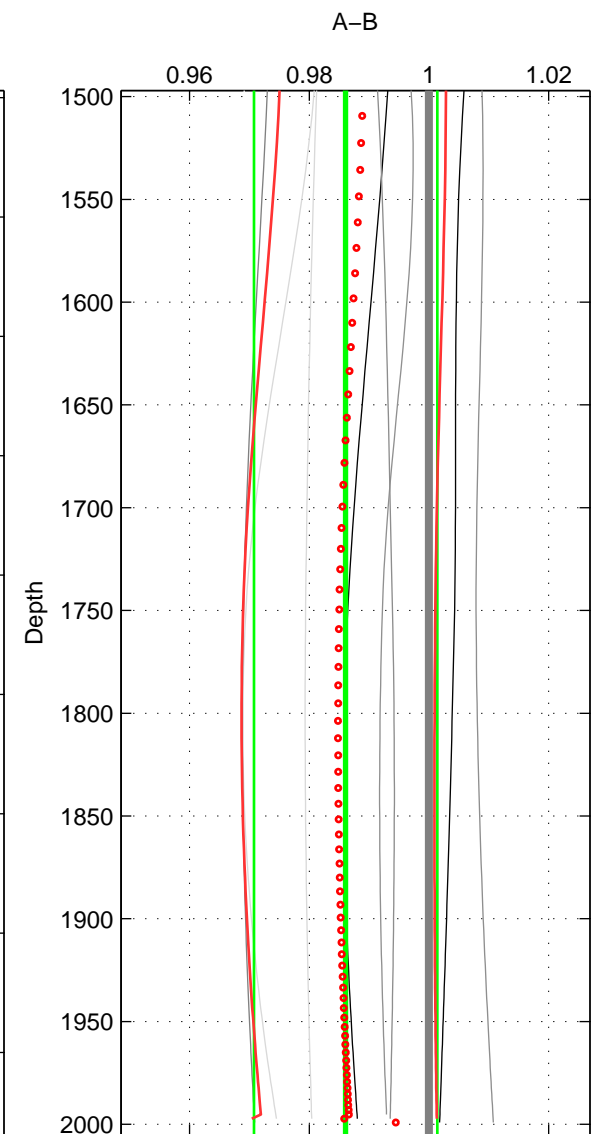

Cruise A (red). Date: Jun 1997 Cruisename: 681-49UP19970530

Cruise B (blue). Date: Jun 2007 Cruisename: 715-49UP20070606

*** "Favourite" values are means of spaces 1 2 3.

	Offset	O.StDev	Ratio	R.Stdev	Rating
SIGMA:	-0.178	0.327	0.996	0.008	4
THETA:	-0.150	0.333	0.997	0.008	4
DEPTH:	-0.582	0.640	0.986	0.015	4
FAV. :	-0.303	0.433	0.993	0.010	4

Profiles of A: 7
 Profiles of B: 10
 Diff profs : 9
 WMoffset (A-B): -0.17817
 WMoffset stdev: 0.32692
 WMratio (A/B): 0.99583
 WMratio stdev: 0.0077286

Quality (1-5): 4

Profiles of A: 7
 Profiles of B: 10
 Diff profs : 9
 WMoffset (A-B): -0.1499
 WMoffset stdev: 0.33286
 WMratio (A/B): 0.99651
 WMratio stdev: 0.0078638

Quality (1-5): 4

Profiles of A: 7
 Profiles of B: 10
 Diff profs : 9
 WMoffset (A-B): -0.58221
 WMoffset stdev: 0.63972
 WMratio (A/B): 0.98607
 WMratio stdev: 0.015325

Quality (1-5): 4