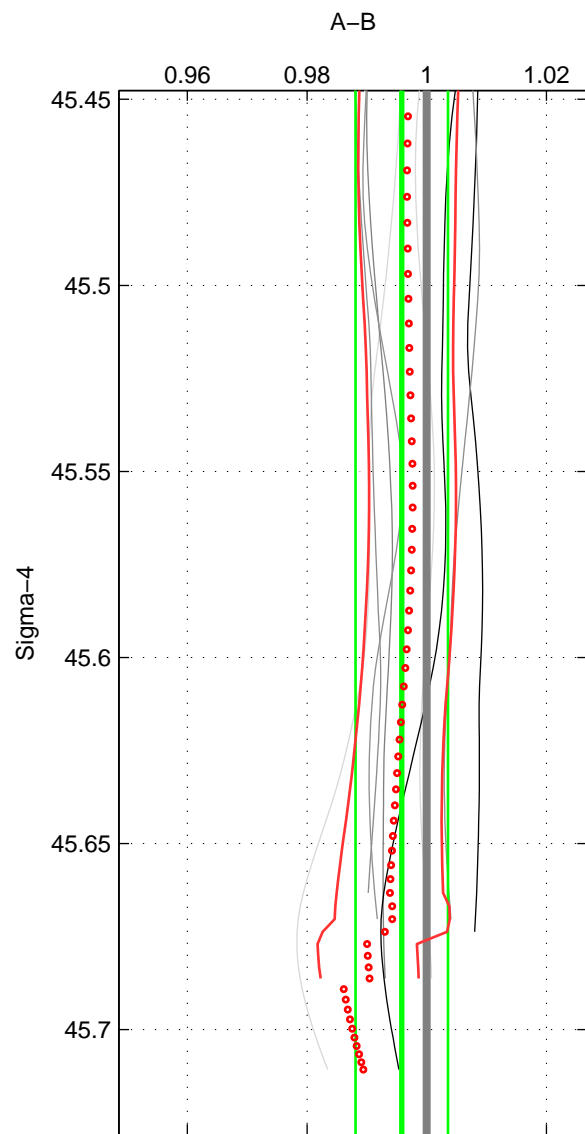

Cruise A (red). Date: Jun 1997 Cruisename: 681-49UP19970530

Cruise B (blue). Date: Jun 2007 Cruisename: 715-49UP20070606

*** "Favourite" values are means of spaces 1 2 3.

	Offset	O.StDev	Ratio	R.Stdev	Rating
SIGMA:	-0.178	0.327	0.996	0.008	4
THETA:	-0.150	0.333	0.997	0.008	4
DEPTH:	-0.582	0.640	0.986	0.015	4
FAV. :	-0.303	0.433	0.993	0.010	4

Profiles of A: 7
 Profiles of B: 10
 Diff profs : 9
 WMoffset (A-B): -0.17817
 WMoffset stdev: 0.32692
 WMratio (A/B): 0.99583
 WMratio stdev: 0.0077286

Quality (1-5): 4

Profiles of A: 7
 Profiles of B: 10
 Diff profs : 9
 WMoffset (A-B): -0.1499
 WMoffset stdev: 0.33286
 WMratio (A/B): 0.99651
 WMratio stdev: 0.0078638

Quality (1-5): 4

Profiles of A: 7
 Profiles of B: 10
 Diff profs : 9
 WMoffset (A-B): -0.58221
 WMoffset stdev: 0.63972
 WMratio (A/B): 0.98607
 WMratio stdev: 0.015325

Quality (1-5): 4