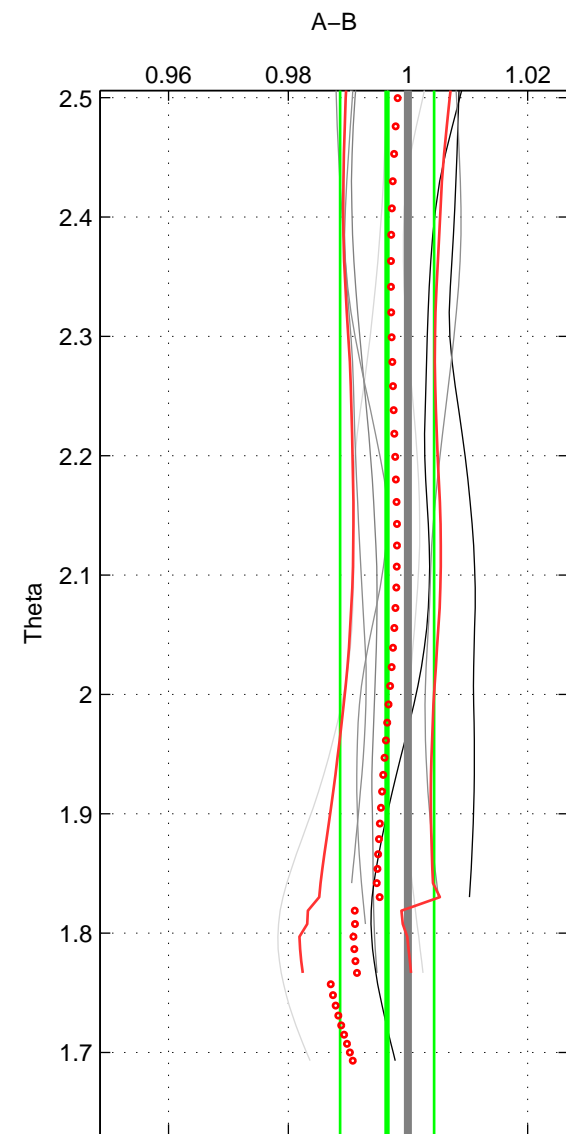

Cruise A (red). Date: Jun 1997 Cruisename: 681-49UP19970530

Cruise B (blue). Date: Jun 2007 Cruisename: 715-49UP20070606

*** "Favourite" values are means of spaces 1 2 3.

	Offset	O.StDev	Ratio	R.Stdev	Rating
SIGMA:	-0.178	0.327	0.996	0.008	4
THETA:	-0.150	0.333	0.997	0.008	4
DEPTH:	-0.582	0.640	0.986	0.015	4
FAV. :	-0.303	0.433	0.993	0.010	4

Profiles of A: 7
 Profiles of B: 10
 Diff profs : 9
 WMoffset (A-B): -0.17817
 WMoffset stdev: 0.32692
 WMratio (A/B): 0.99583
 WMratio stdev: 0.0077286

Quality (1-5): 4

Profiles of A: 7
 Profiles of B: 10
 Diff profs : 9
 WMoffset (A-B): -0.1499
 WMoffset stdev: 0.33286
 WMratio (A/B): 0.99651
 WMratio stdev: 0.0078638

Quality (1-5): 4

Profiles of A: 7
 Profiles of B: 10
 Diff profs : 9
 WMoffset (A-B): -0.58221
 WMoffset stdev: 0.63972
 WMratio (A/B): 0.98607
 WMratio stdev: 0.015325

Quality (1-5): 4