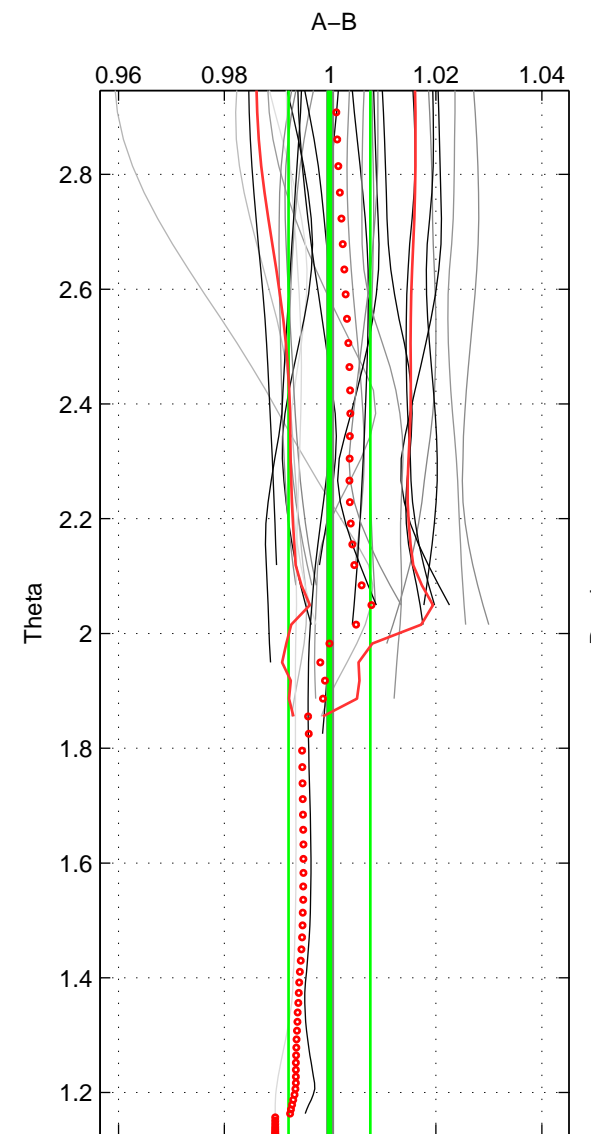

Cruise A (red). Date: Jul 2002 Cruisename: 658-49UF20020625

Cruise B (blue). Date: Feb 2008 Cruisename: 717-49UP20080122

*** "Favourite" values are means of spaces 1 2.

	Offset	O.StDev	Ratio	R.Stdev	Rating
SIGMA:	0.088	0.377	1.002	0.010	5
THETA:	-0.006	0.299	1.000	0.008	5
DEPTH:	0.239	0.022	1.006	0.001	3
FAV. :	0.041	0.338	1.001	0.009	5

Profiles of A: 17
 Profiles of B: 14
 Diff profs : 26
 WMoffset (A-B): 0.087726
 WMoffset stdev: 0.37664
 WMratio (A/B): 1.0023
 WMratio stdev: 0.0096615

Quality (1-5): 5

Profiles of A: 18
 Profiles of B: 14
 Diff profs : 27
 WMoffset (A-B): -0.0061079
 WMoffset stdev: 0.29938
 WMratio (A/B): 0.99987
 WMratio stdev: 0.00774

Quality (1-5): 5

Profiles of A: 17
 Profiles of B: 14
 Diff profs : 26
 WMoffset (A-B): 0.2389
 WMoffset stdev: 0.022237
 WMratio (A/B): 1.0061
 WMratio stdev: 0.0006318

Quality (1-5): 3

Please note that statistics are bad.