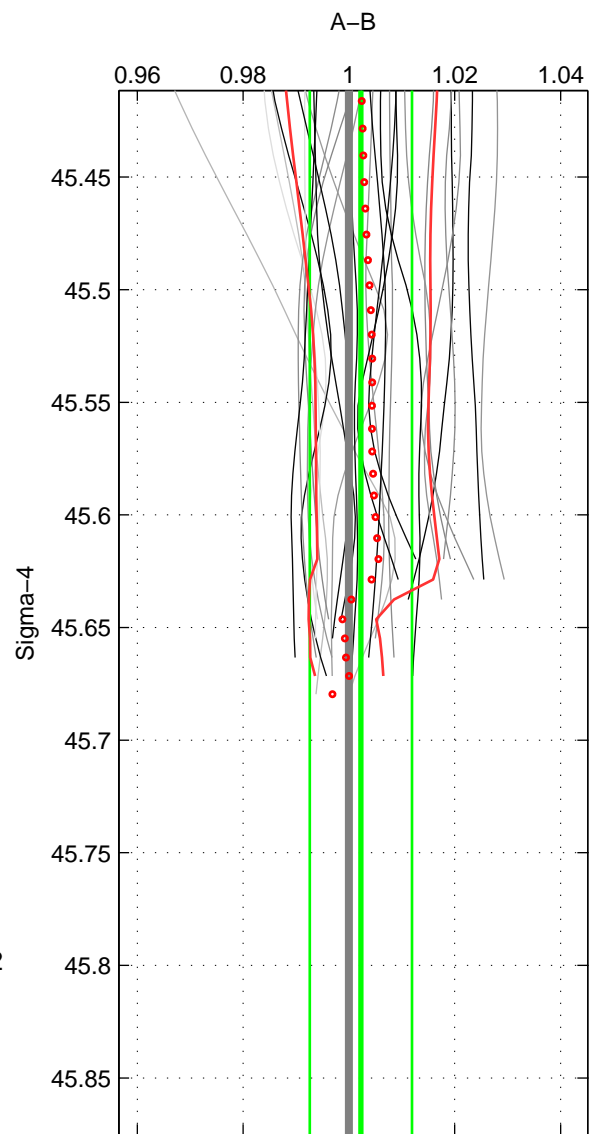

Cruise A (red). Date: Jul 2002 Cruisename: 658-49UF20020625

Cruise B (blue). Date: Feb 2008 Cruisename: 717-49UP20080122

*** "Favourite" values are means of spaces 1 2.

	Offset	O.StDev	Ratio	R.Stdev	Rating
SIGMA:	0.088	0.377	1.002	0.010	5
THETA:	-0.006	0.299	1.000	0.008	5
DEPTH:	0.239	0.022	1.006	0.001	3
FAV. :	0.041	0.338	1.001	0.009	5

Profiles of A: 17
 Profiles of B: 14
 Diff profs : 26
 WMoffset (A-B): 0.087726
 WMoffset stdev: 0.37664
 WMratio (A/B): 1.0023
 WMratio stdev: 0.0096615

Quality (1-5): 5

Profiles of A: 18
 Profiles of B: 14
 Diff profs : 27
 WMoffset (A-B): -0.0061079
 WMoffset stdev: 0.29938
 WMratio (A/B): 0.99987
 WMratio stdev: 0.00774

Quality (1-5): 5

Profiles of A: 17
 Profiles of B: 14
 Diff profs : 26
 WMoffset (A-B): 0.2389
 WMoffset stdev: 0.022237
 WMratio (A/B): 1.0061
 WMratio stdev: 0.0006318

Quality (1-5): 3

Please note that statistics are bad.