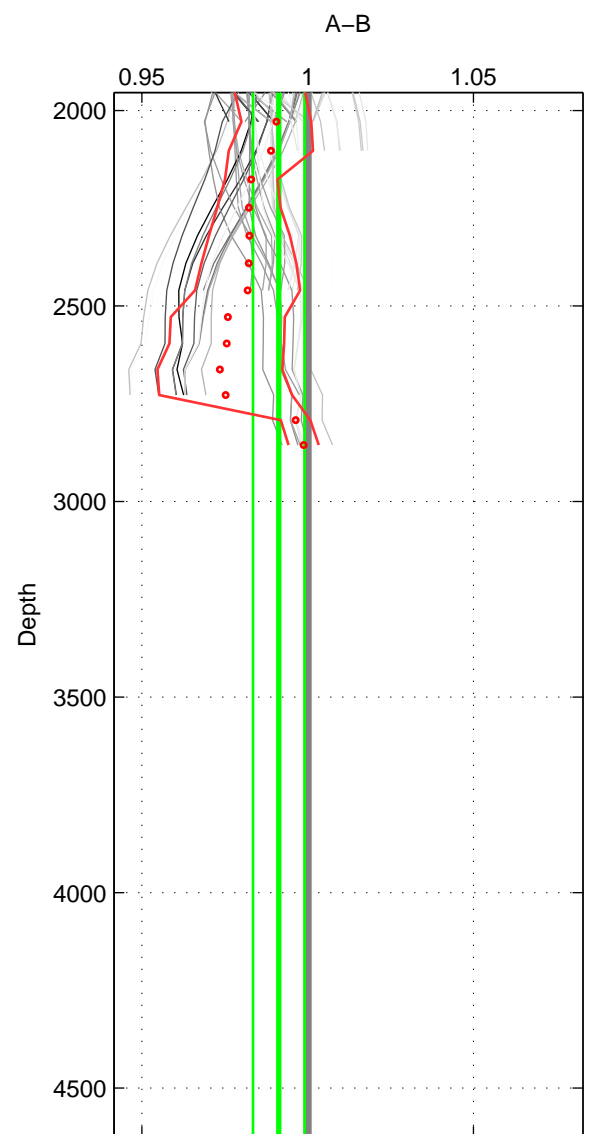

Cruise A (red). Date: Apr 1995 Cruisename: 320-74JC19950320

Cruise B (blue). Date: Apr 2010 Cruisename: 321-74JC20100319

\*\*\* "Favourite" values are means of spaces 1 2 3.

	Offset	O.StDev	Ratio	R.Stdev	Rating
SIGMA:	-0.222	0.374	0.993	0.012	3
THETA:	-0.230	0.409	0.993	0.013	3
DEPTH:	-0.279	0.251	0.991	0.008	3
FAV. :	-0.244	0.345	0.992	0.011	3

Profiles of A: 12  
 Profiles of B: 8  
 Diff profs : 68  
 WMoffset (A-B): -0.22249  
 WMoffset stdev: 0.37376  
 WMratio (A/B): 0.9932  
 WMratio stdev: 0.011523

Quality (1-5): 3

Profiles of A: 12  
 Profiles of B: 8  
 Diff profs : 68  
 WMoffset (A-B): -0.22962  
 WMoffset stdev: 0.40893  
 WMratio (A/B): 0.993  
 WMratio stdev: 0.012584

Quality (1-5): 3

Profiles of A: 12  
 Profiles of B: 8  
 Diff profs : 68  
 WMoffset (A-B): -0.27938  
 WMoffset stdev: 0.25086  
 WMratio (A/B): 0.99127  
 WMratio stdev: 0.0077776

Quality (1-5): 3