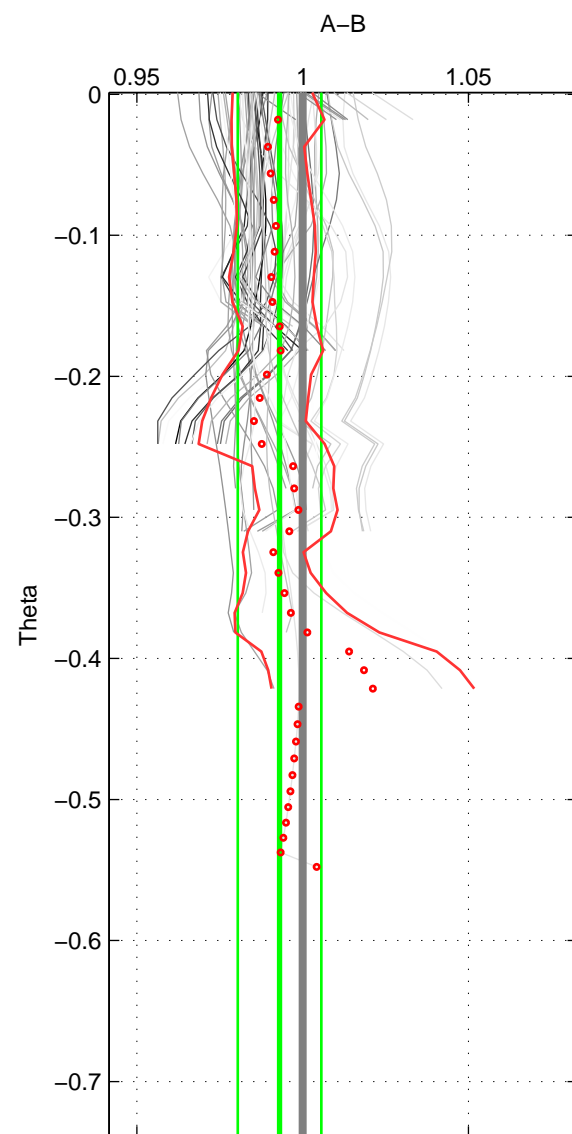

Cruise A (red). Date: Apr 1995 Cruisename: 320-74JC19950320

Cruise B (blue). Date: Apr 2010 Cruisename: 321-74JC20100319

\*\*\* "Favourite" values are means of spaces 1 2 3.

	Offset	O.StDev	Ratio	R.Stdev	Rating
SIGMA:	-0.222	0.374	0.993	0.012	3
THETA:	-0.230	0.409	0.993	0.013	3
DEPTH:	-0.279	0.251	0.991	0.008	3
FAV. :	-0.244	0.345	0.992	0.011	3

Profiles of A: 12  
 Profiles of B: 8  
 Diff profs : 68  
 WMoffset (A-B): -0.22249  
 WMoffset stdev: 0.37376  
 WMratio (A/B): 0.9932  
 WMratio stdev: 0.011523

Quality (1-5): 3

Profiles of A: 12  
 Profiles of B: 8  
 Diff profs : 68  
 WMoffset (A-B): -0.22962  
 WMoffset stdev: 0.40893  
 WMratio (A/B): 0.993  
 WMratio stdev: 0.012584

Quality (1-5): 3

Profiles of A: 12  
 Profiles of B: 8  
 Diff profs : 68  
 WMoffset (A-B): -0.27938  
 WMoffset stdev: 0.25086  
 WMratio (A/B): 0.99127  
 WMratio stdev: 0.0077776

Quality (1-5): 3