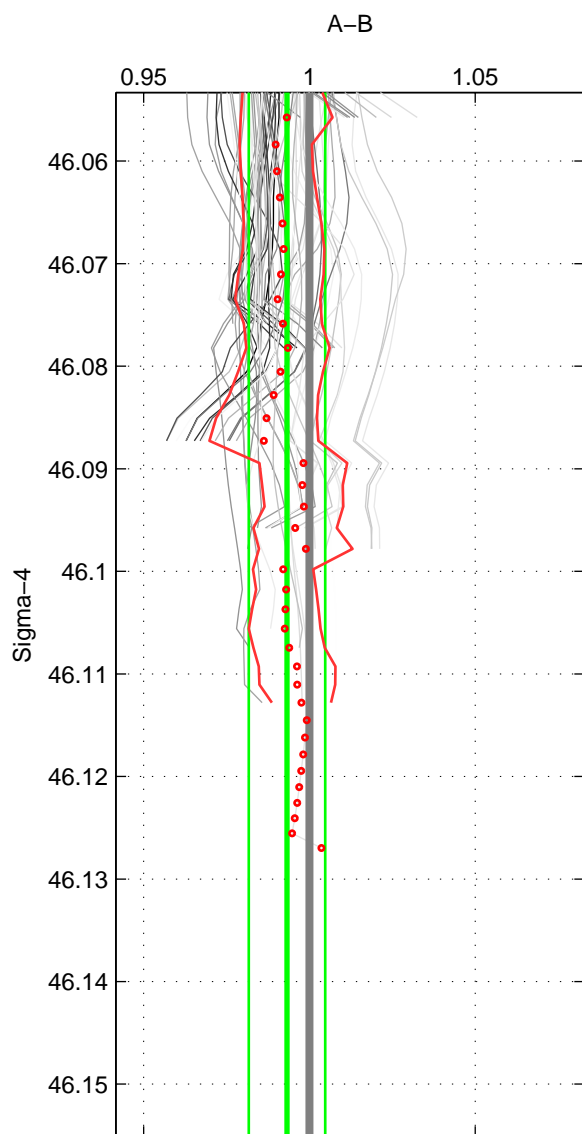

Cruise A (red). Date: Apr 1995 Cruisename: 320-74JC19950320

Cruise B (blue). Date: Apr 2010 Cruisename: 321-74JC20100319

\*\*\* "Favourite" values are means of spaces 1 2 3.

	Offset	O.StDev	Ratio	R.Stdev	Rating
SIGMA:	-0.222	0.374	0.993	0.012	3
THETA:	-0.230	0.409	0.993	0.013	3
DEPTH:	-0.279	0.251	0.991	0.008	3
FAV. :	-0.244	0.345	0.992	0.011	3

Profiles of A: 12  
 Profiles of B: 8  
 Diff profs : 68  
 WMoffset (A-B): -0.22249  
 WMoffset stdev: 0.37376  
 WMratio (A/B): 0.9932  
 WMratio stdev: 0.011523

Quality (1-5): 3

Profiles of A: 12  
 Profiles of B: 8  
 Diff profs : 68  
 WMoffset (A-B): -0.22962  
 WMoffset stdev: 0.40893  
 WMratio (A/B): 0.993  
 WMratio stdev: 0.012584

Quality (1-5): 3

Profiles of A: 12  
 Profiles of B: 8  
 Diff profs : 68  
 WMoffset (A-B): -0.27938  
 WMoffset stdev: 0.25086  
 WMratio (A/B): 0.99127  
 WMratio stdev: 0.0077776

Quality (1-5): 3