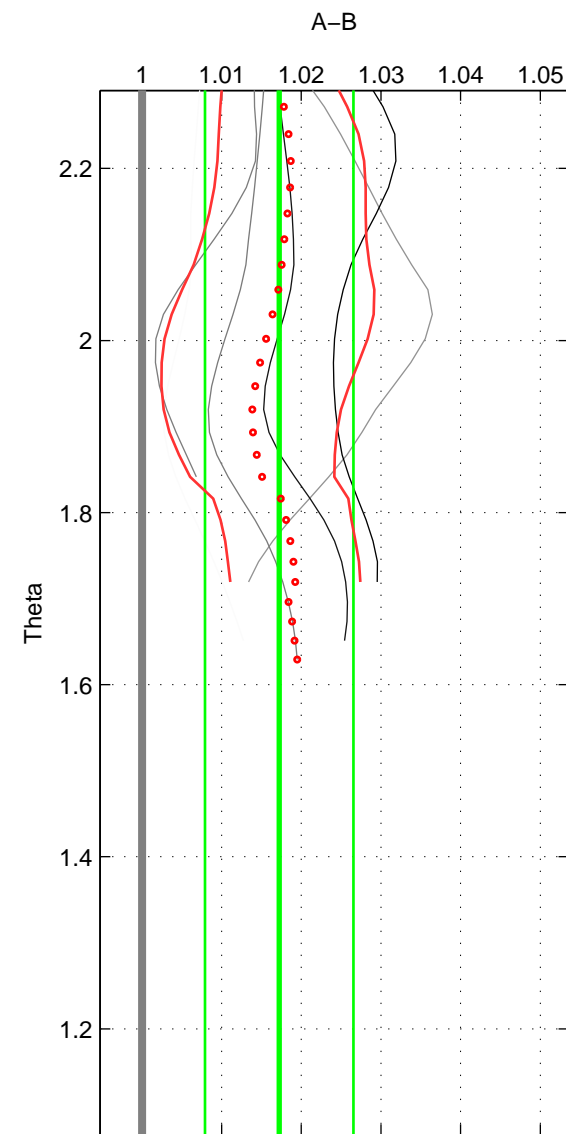

Cruise A (red). Date: May 1999 Cruisename: 584-49NZ19990508

Cruise B (blue). Date: Jun 1997 Cruisename: 681-49UP19970530

\*\*\* "Favourite" values are means of spaces 1 2.

	Offset	O.StDev	Ratio	R.Stdev	Rating
SIGMA:	0.746	0.391	1.018	0.010	4
THETA:	0.712	0.378	1.017	0.009	4
DEPTH:	0.615	0.032	1.015	0.001	3
FAV.:	0.729	0.385	1.018	0.010	4

Profiles of A: 4  
 Profiles of B: 5  
 Diff profs : 6  
 WMoffset (A-B): 0.74584  
 WMoffset stdev: 0.39114  
 WMratio (A/B): 1.0181  
 WMratio stdev: 0.0097

Quality (1-5): 4

Profiles of A: 4  
 Profiles of B: 5  
 Diff profs : 6  
 WMoffset (A-B): 0.71183  
 WMoffset stdev: 0.37844  
 WMratio (A/B): 1.0172  
 WMratio stdev: 0.0093155

Quality (1-5): 4

Please note that statistics are bad.

Profiles of A: 4  
 Profiles of B: 5  
 Diff profs : 6  
 WMoffset (A-B): 0.61525  
 WMoffset stdev: 0.032269  
 WMratio (A/B): 1.0151  
 WMratio stdev: 0.00057368