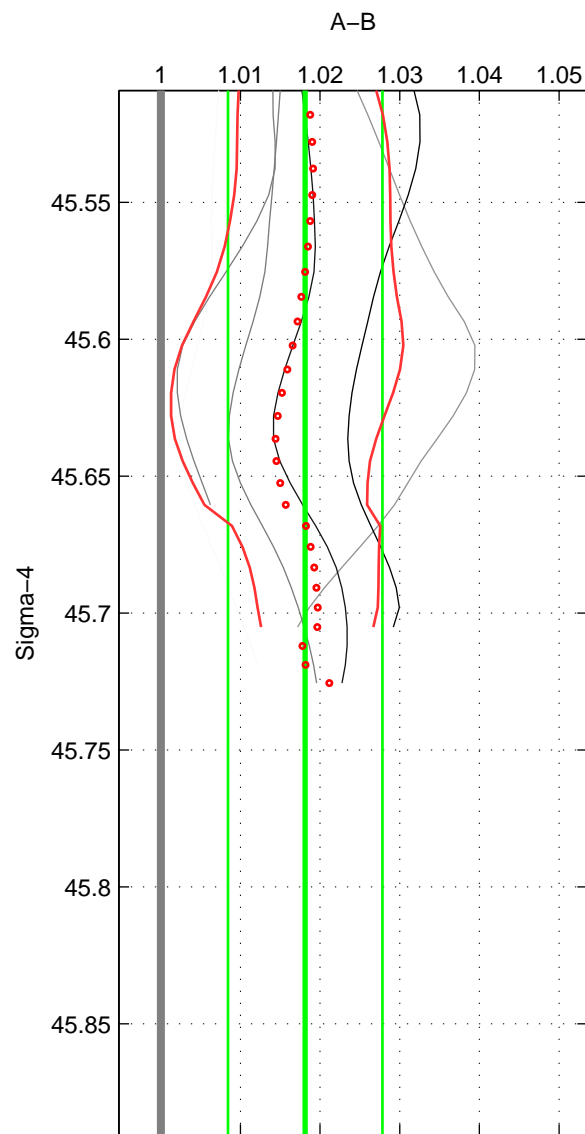

Cruise A (red). Date: May 1999 Cruisename: 584-49NZ19990508

Cruise B (blue). Date: Jun 1997 Cruisename: 681-49UP19970530

\*\*\* "Favourite" values are means of spaces 1 2.

	Offset	O.StDev	Ratio	R.Stdev	Rating
SIGMA:	0.746	0.391	1.018	0.010	4
THETA:	0.712	0.378	1.017	0.009	4
DEPTH:	0.615	0.032	1.015	0.001	3
FAV.:	0.729	0.385	1.018	0.010	4

Profiles of A: 4  
 Profiles of B: 5  
 Diff profs : 6  
 WMoffset (A-B): 0.74584  
 WMoffset stdev: 0.39114  
 WMratio (A/B): 1.0181  
 WMratio stdev: 0.0097

Quality (1-5): 4

Profiles of A: 4  
 Profiles of B: 5  
 Diff profs : 6  
 WMoffset (A-B): 0.71183  
 WMoffset stdev: 0.37844  
 WMratio (A/B): 1.0172  
 WMratio stdev: 0.0093155

Quality (1-5): 4

Please note that statistics are bad.

Profiles of A: 4  
 Profiles of B: 5  
 Diff profs : 6  
 WMoffset (A-B): 0.61525  
 WMoffset stdev: 0.032269  
 WMratio (A/B): 1.0151  
 WMratio stdev: 0.00057368