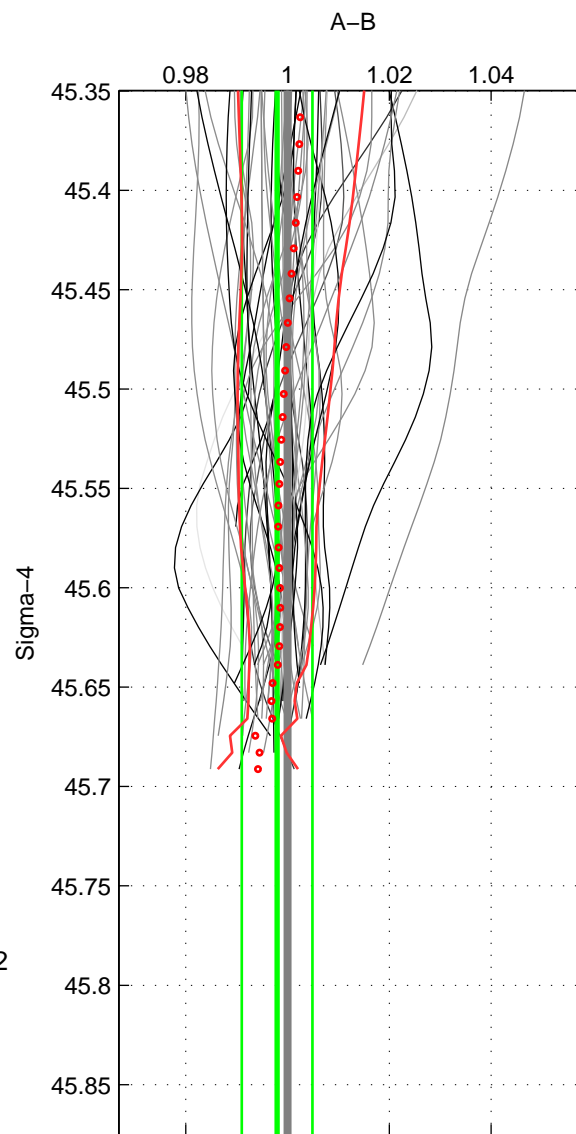

Cruise A (red). Date: Apr 2007 Cruisename: 674-49UF20070424

Cruise B (blue). Date: Feb 2008 Cruisename: 717-49UP20080122

\*\*\* "Favourite" values are means of spaces 1 2.

	Offset	O.StDev	Ratio	R.Stdev	Rating
SIGMA:	-0.081	0.270	0.998	0.007	5
THETA:	-0.080	0.307	0.998	0.008	5
DEPTH:	-0.067	0.014	0.998	0.000	3
FAV. :	-0.081	0.289	0.998	0.007	5

Profiles of A: 32  
 Profiles of B: 17  
 Diff profs : 51  
 WMoffset (A-B): -0.0815  
 WMoffset stdev: 0.27049  
 WMratio (A/B): 0.99793  
 WMratio stdev: 0.0069302

Quality (1-5): 5

Profiles of A: 32  
 Profiles of B: 17  
 Diff profs : 51  
 WMoffset (A-B): -0.079893  
 WMoffset stdev: 0.30667  
 WMratio (A/B): 0.99798  
 WMratio stdev: 0.0078252

Quality (1-5): 5

Profiles of A: 32  
 Profiles of B: 17  
 Diff profs : 51  
 WMoffset (A-B): -0.066771  
 WMoffset stdev: 0.014013  
 WMratio (A/B): 0.99829  
 WMratio stdev: 0.00035438

Quality (1-5): 3