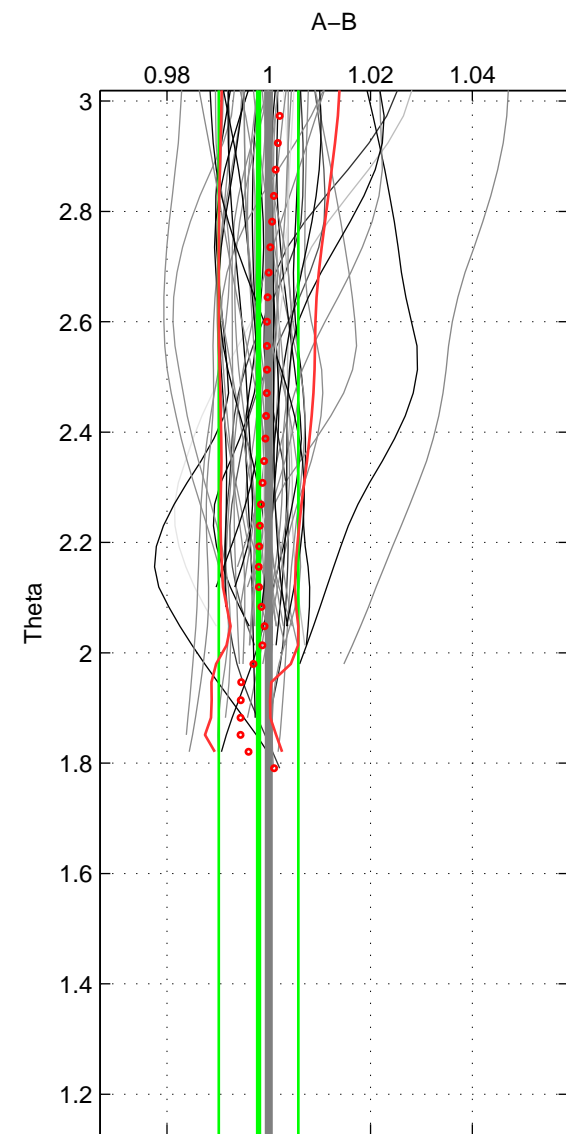

Cruise A (red). Date: Apr 2007 Cruisename: 674-49UF20070424

Cruise B (blue). Date: Feb 2008 Cruisename: 717-49UP20080122

\*\*\* "Favourite" values are means of spaces 1 2.

	Offset	O.StDev	Ratio	R.Stdev	Rating
SIGMA:	-0.081	0.270	0.998	0.007	5
THETA:	-0.080	0.307	0.998	0.008	5
DEPTH:	-0.067	0.014	0.998	0.000	3
FAV. :	-0.081	0.289	0.998	0.007	5

Profiles of A: 32  
 Profiles of B: 17  
 Diff profs : 51  
 WMoffset (A-B): -0.0815  
 WMoffset stdev: 0.27049  
 WMratio (A/B): 0.99793  
 WMratio stdev: 0.0069302

Quality (1-5): 5

Profiles of A: 32  
 Profiles of B: 17  
 Diff profs : 51  
 WMoffset (A-B): -0.079893  
 WMoffset stdev: 0.30667  
 WMratio (A/B): 0.99798  
 WMratio stdev: 0.0078252

Quality (1-5): 5

Profiles of A: 32  
 Profiles of B: 17  
 Diff profs : 51  
 WMoffset (A-B): -0.066771  
 WMoffset stdev: 0.014013  
 WMratio (A/B): 0.99829  
 WMratio stdev: 0.00035438

Quality (1-5): 3