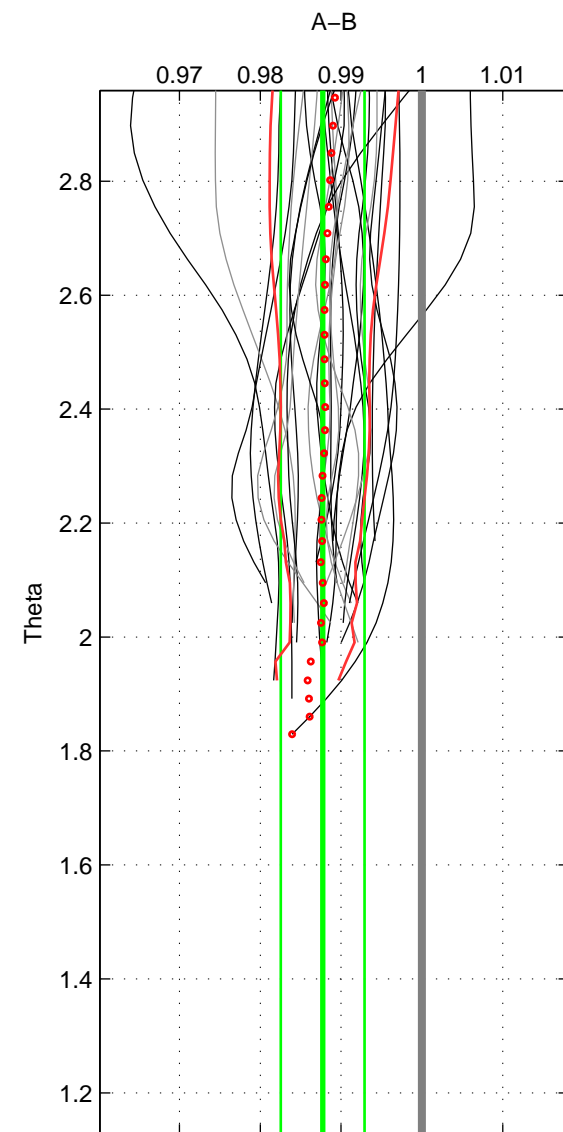

Cruise A (red). Date: Jul 2006 Cruisename: 712-49UP20060630

Cruise B (blue). Date: Feb 2008 Cruisename: 717-49UP20080122

*** "Favourite" values are means of spaces 1 2.

	Offset	O.StDev	Ratio	R.Stdev	Rating
SIGMA:	-0.472	0.194	0.988	0.005	5
THETA:	-0.480	0.204	0.988	0.005	5
DEPTH:	-0.437	0.015	0.989	0.000	3
FAV. :	-0.476	0.199	0.988	0.005	5

Profiles of A: 18
 Profiles of B: 20
 Diff profs : 26
 WMoffset (A-B): -0.47218
 WMoffset stdev: 0.19388
 WMratio (A/B): 0.9879
 WMratio stdev: 0.0049435

Quality (1-5): 5

Profiles of A: 18
 Profiles of B: 20
 Diff profs : 26
 WMoffset (A-B): -0.48023
 WMoffset stdev: 0.20403
 WMratio (A/B): 0.98772
 WMratio stdev: 0.0051759

Quality (1-5): 5

Profiles of A: 18
 Profiles of B: 20
 Diff profs : 26
 WMoffset (A-B): -0.43718
 WMoffset stdev: 0.015028
 WMratio (A/B): 0.98879
 WMratio stdev: 0.00030529

Quality (1-5): 3

Please note that statistics are bad.