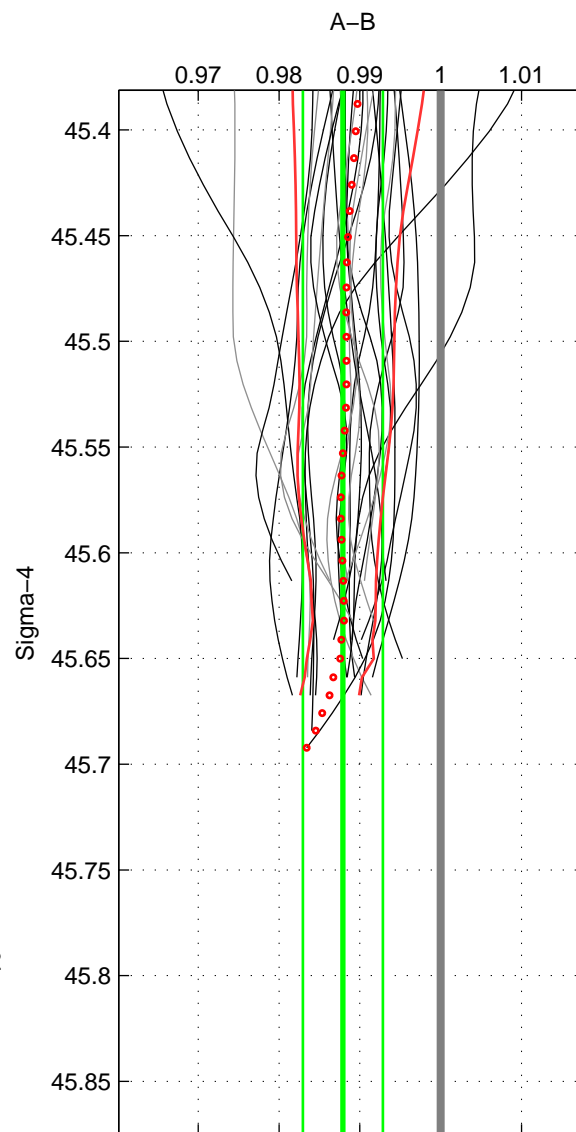

Cruise A (red). Date: Jul 2006 Cruisename: 712-49UP20060630

Cruise B (blue). Date: Feb 2008 Cruisename: 717-49UP20080122

*** "Favourite" values are means of spaces 1 2.

	Offset	O.StDev	Ratio	R.Stdev	Rating
SIGMA:	-0.472	0.194	0.988	0.005	5
THETA:	-0.480	0.204	0.988	0.005	5
DEPTH:	-0.437	0.015	0.989	0.000	3
FAV. :	-0.476	0.199	0.988	0.005	5

Profiles of A: 18
 Profiles of B: 20
 Diff profs : 26
 WMoffset (A-B): -0.47218
 WMoffset stdev: 0.19388
 WMratio (A/B): 0.9879
 WMratio stdev: 0.0049435

Quality (1-5): 5

Profiles of A: 18
 Profiles of B: 20
 Diff profs : 26
 WMoffset (A-B): -0.48023
 WMoffset stdev: 0.20403
 WMratio (A/B): 0.98772
 WMratio stdev: 0.0051759

Quality (1-5): 5

Profiles of A: 18
 Profiles of B: 20
 Diff profs : 26
 WMoffset (A-B): -0.43718
 WMoffset stdev: 0.015028
 WMratio (A/B): 0.98879
 WMratio stdev: 0.00030529

Quality (1-5): 3

Please note that statistics are bad.