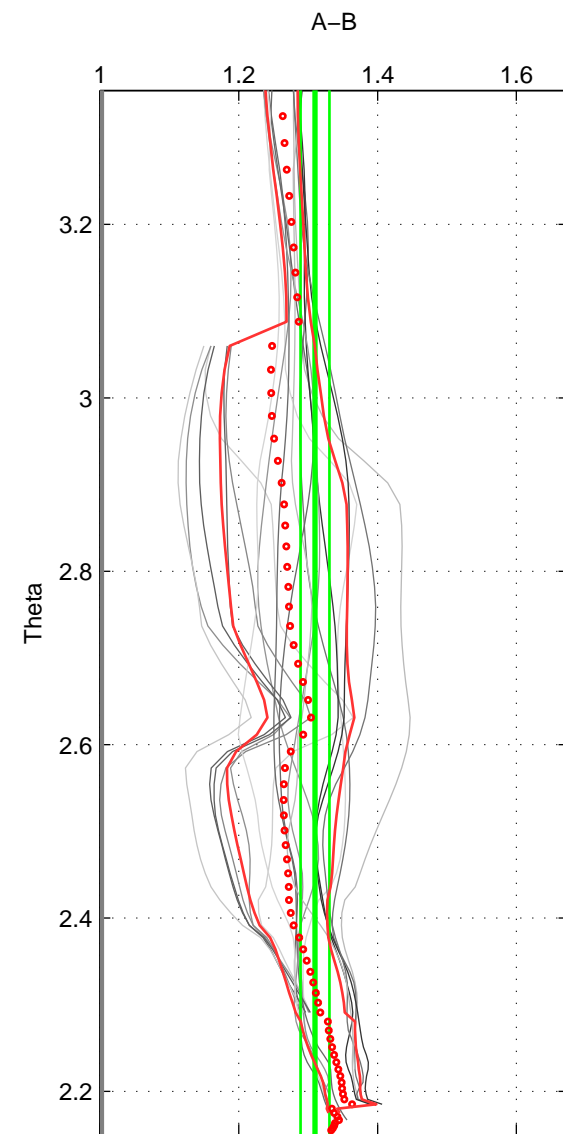

Cruise A (red). Date: Jul 1990 Cruisename: 295-64TR19900701

Cruise B (blue). Date: Jul 1989 Cruisename: 309-74DI19890716

*** "Favourite" values are means of spaces 1 2 3.

	Offset	O.StDev	Ratio	R.Stdev	Rating
SIGMA:	4.070	0.285	1.293	0.024	5
THETA:	4.521	0.281	1.310	0.021	5
DEPTH:	3.806	0.346	1.282	0.031	5
FAV. :	4.132	0.304	1.295	0.025	5

Profiles of A: 6
 Profiles of B: 3
 Diff profs : 18
 WMoffset (A-B): 4.0703
 WMoffset stdev: 0.2849
 WMratio (A/B): 1.2932
 WMratio stdev: 0.024263

Quality (1-5): 5

Profiles of A: 6
 Profiles of B: 3
 Diff profs : 18
 WMoffset (A-B): 4.5207
 WMoffset stdev: 0.28145
 WMratio (A/B): 1.3099
 WMratio stdev: 0.020855

Quality (1-5): 5

Profiles of A: 6
 Profiles of B: 3
 Diff profs : 18
 WMoffset (A-B): 3.8057
 WMoffset stdev: 0.34574
 WMratio (A/B): 1.2824
 WMratio stdev: 0.030786

Quality (1-5): 5