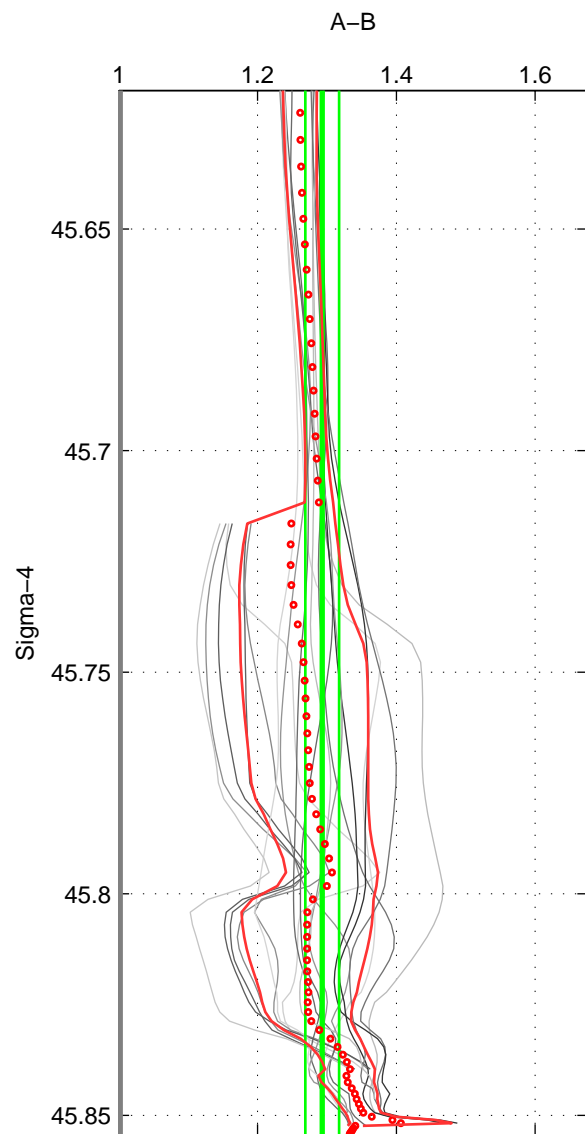

Cruise A (red). Date: Jul 1990 Cruisename: 295-64TR19900701

Cruise B (blue). Date: Jul 1989 Cruisename: 309-74DI19890716

*** "Favourite" values are means of spaces 1 2 3.

	Offset	O.StDev	Ratio	R.Stdev	Rating
SIGMA:	4.070	0.285	1.293	0.024	5
THETA:	4.521	0.281	1.310	0.021	5
DEPTH:	3.806	0.346	1.282	0.031	5
FAV. :	4.132	0.304	1.295	0.025	5

Profiles of A: 6
 Profiles of B: 3
 Diff profs : 18
 WMoffset (A-B): 4.0703
 WMoffset stdev: 0.2849
 WMratio (A/B): 1.2932
 WMratio stdev: 0.024263

Quality (1-5): 5

Profiles of A: 6
 Profiles of B: 3
 Diff profs : 18
 WMoffset (A-B): 4.5207
 WMoffset stdev: 0.28145
 WMratio (A/B): 1.3099
 WMratio stdev: 0.020855

Quality (1-5): 5

Profiles of A: 6
 Profiles of B: 3
 Diff profs : 18
 WMoffset (A-B): 3.8057
 WMoffset stdev: 0.34574
 WMratio (A/B): 1.2824
 WMratio stdev: 0.030786

Quality (1-5): 5