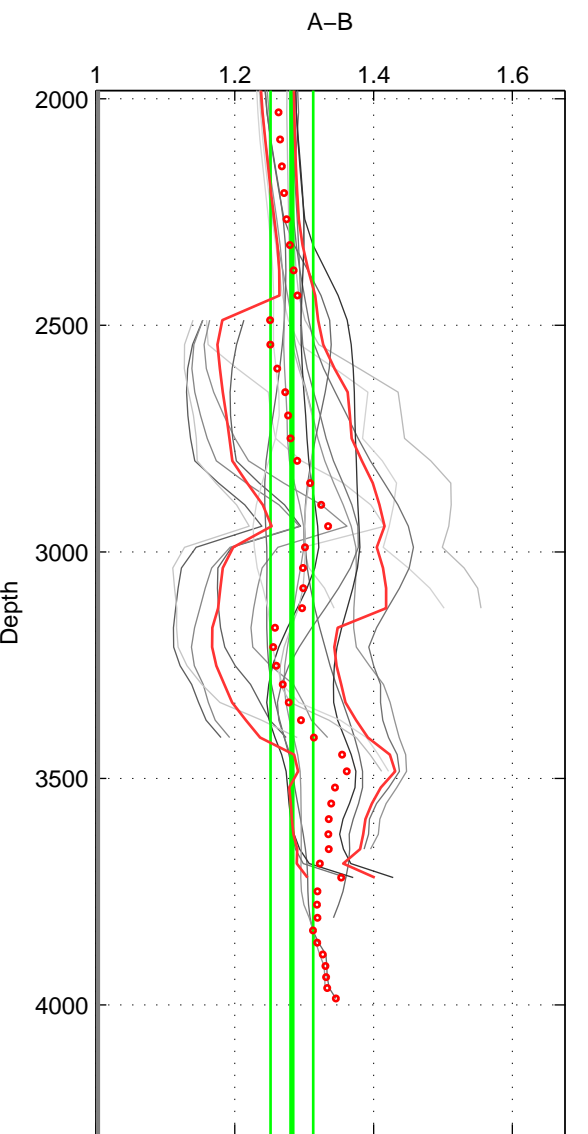

Cruise A (red). Date: Jul 1990 Cruisename: 295-64TR19900701

Cruise B (blue). Date: Jul 1989 Cruisename: 309-74DI19890716

*** "Favourite" values are means of spaces 1 2 3.

	Offset	O.StDev	Ratio	R.Stdev	Rating
SIGMA:	4.070	0.285	1.293	0.024	5
THETA:	4.521	0.281	1.310	0.021	5
DEPTH:	3.806	0.346	1.282	0.031	5
FAV. :	4.132	0.304	1.295	0.025	5

Profiles of A: 6
 Profiles of B: 3
 Diff profs : 18
 WMoffset (A-B): 4.0703
 WMoffset stdev: 0.2849
 WMratio (A/B): 1.2932
 WMratio stdev: 0.024263

Quality (1-5): 5

Profiles of A: 6
 Profiles of B: 3
 Diff profs : 18
 WMoffset (A-B): 4.5207
 WMoffset stdev: 0.28145
 WMratio (A/B): 1.3099
 WMratio stdev: 0.020855

Quality (1-5): 5

Profiles of A: 6
 Profiles of B: 3
 Diff profs : 18
 WMoffset (A-B): 3.8057
 WMoffset stdev: 0.34574
 WMratio (A/B): 1.2824
 WMratio stdev: 0.030786

Quality (1-5): 5