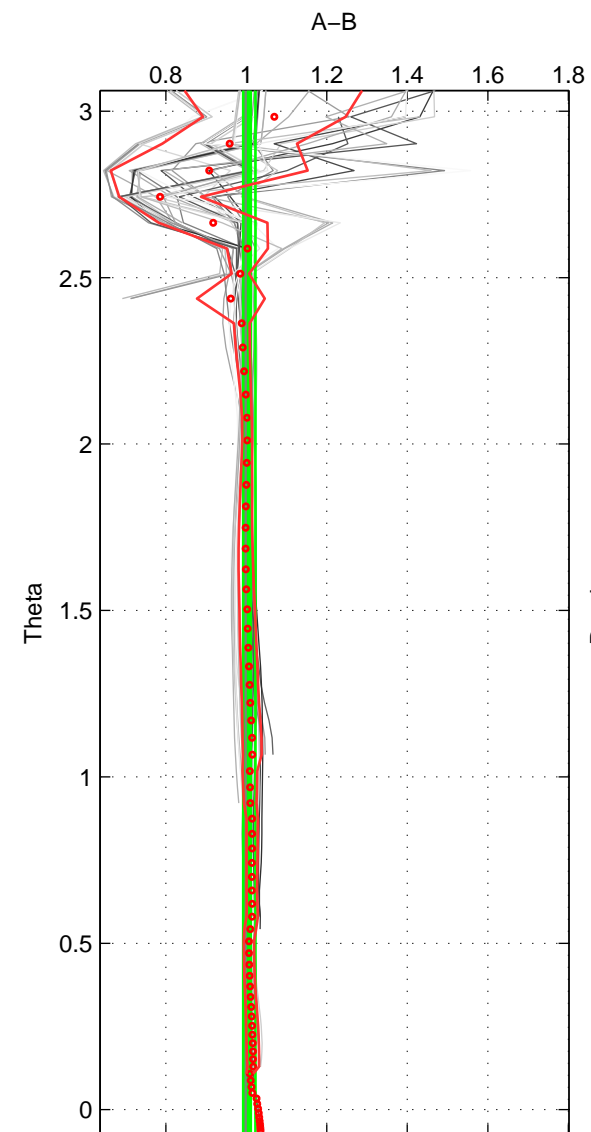

Cruise A (red). Date: Apr 2013 Cruisename: 218-29HE20130320

Cruise B (blue). Date: Apr 1995 Cruisename: 320-74JC19950320

*** "Favourite" values are means of spaces 1 2 3.

	Offset	O.StDev	Ratio	R.Stdev	Rating
SIGMA:	0.242	0.439	1.011	0.017	5
THETA:	0.179	0.407	1.008	0.015	5
DEPTH:	-0.408	0.490	0.982	0.022	5
FAV.:	0.004	0.445	1.000	0.018	5

Profiles of A: 5
 Profiles of B: 11
 Diff profs: 39
 WMoffset (A-B): 0.24168
 WMoffset stdev: 0.43935
 WMratio (A/B): 1.0107
 WMratio stdev: 0.017006

Quality (1-5): 5

Profiles of A: 5
 Profiles of B: 11
 Diff profs: 39
 WMoffset (A-B): 0.17895
 WMoffset stdev: 0.40656
 WMratio (A/B): 1.0076
 WMratio stdev: 0.015241

Quality (1-5): 5

Profiles of A: 5
 Profiles of B: 11
 Diff profs: 39
 WMoffset (A-B): -0.40761
 WMoffset stdev: 0.48953
 WMratio (A/B): 0.98155
 WMratio stdev: 0.022391

Quality (1-5): 5