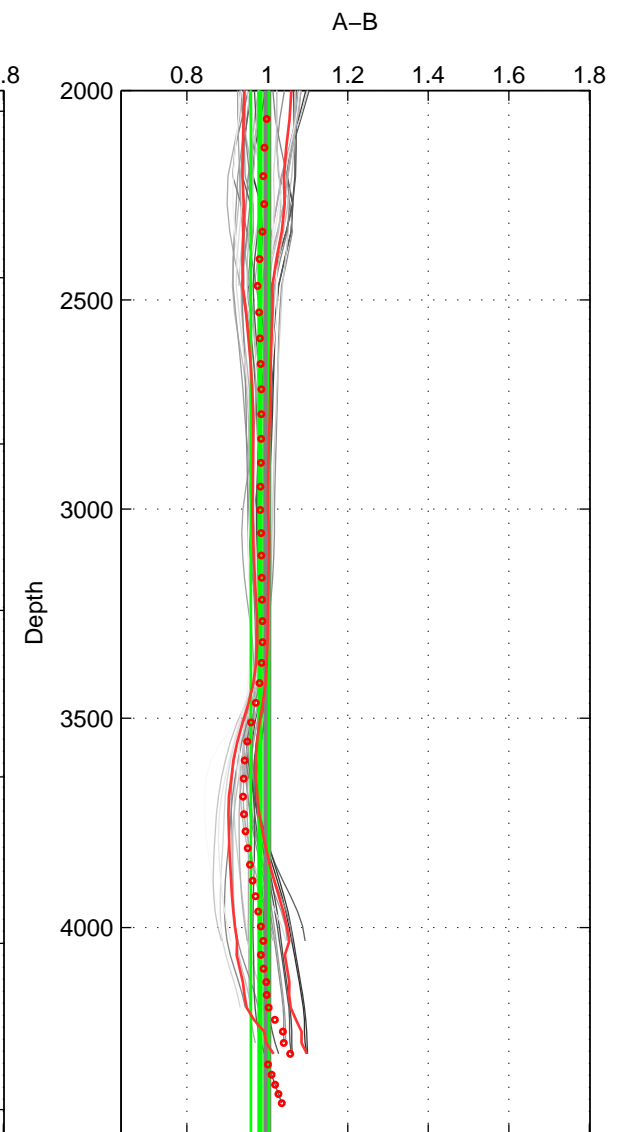

Cruise A (red). Date: Apr 2013 Cruisename: 218-29HE20130320

Cruise B (blue). Date: Apr 1995 Cruisename: 320-74JC19950320

*** "Favourite" values are means of spaces 1 2 3.

	Offset	O.StDev	Ratio	R.Stdev	Rating
SIGMA:	0.242	0.439	1.011	0.017	5
THETA:	0.179	0.407	1.008	0.015	5
DEPTH:	-0.408	0.490	0.982	0.022	5
FAV.:	0.004	0.445	1.000	0.018	5

Profiles of A: 5
 Profiles of B: 11
 Diff profs: 39
 WMoffset (A-B): 0.24168
 WMoffset stdev: 0.43935
 WMratio (A/B): 1.0107
 WMratio stdev: 0.017006

Quality (1-5): 5

Profiles of A: 5
 Profiles of B: 11
 Diff profs: 39
 WMoffset (A-B): 0.17895
 WMoffset stdev: 0.40656
 WMratio (A/B): 1.0076
 WMratio stdev: 0.015241

Quality (1-5): 5

Profiles of A: 5
 Profiles of B: 11
 Diff profs: 39
 WMoffset (A-B): -0.40761
 WMoffset stdev: 0.48953
 WMratio (A/B): 0.98155
 WMratio stdev: 0.022391

Quality (1-5): 5