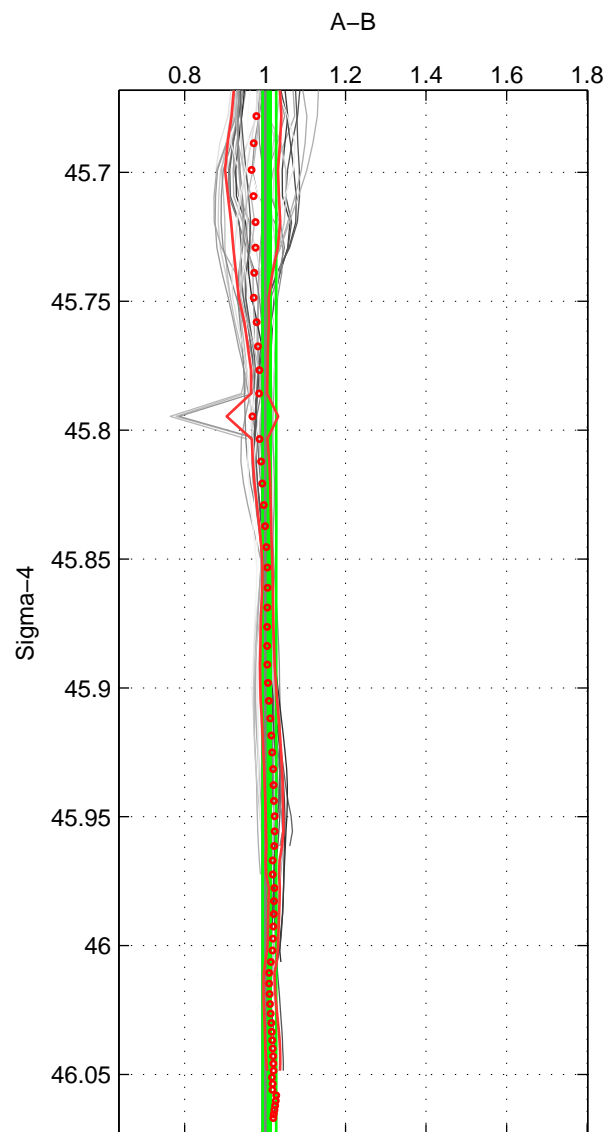

Cruise A (red). Date: Apr 2013 Cruisename: 218-29HE20130320

Cruise B (blue). Date: Apr 1995 Cruisename: 320-74JC19950320

*** "Favourite" values are means of spaces 1 2 3.

	Offset	O.StDev	Ratio	R.Stdev	Rating
SIGMA:	0.242	0.439	1.011	0.017	5
THETA:	0.179	0.407	1.008	0.015	5
DEPTH:	-0.408	0.490	0.982	0.022	5
FAV.:	0.004	0.445	1.000	0.018	5

Profiles of A: 5
 Profiles of B: 11
 Diff profs: 39
 WMoffset (A-B): 0.24168
 WMoffset stdev: 0.43935
 WMratio (A/B): 1.0107
 WMratio stdev: 0.017006

Quality (1-5): 5

Profiles of A: 5
 Profiles of B: 11
 Diff profs: 39
 WMoffset (A-B): 0.17895
 WMoffset stdev: 0.40656
 WMratio (A/B): 1.0076
 WMratio stdev: 0.015241

Quality (1-5): 5

Profiles of A: 5
 Profiles of B: 11
 Diff profs: 39
 WMoffset (A-B): -0.40761
 WMoffset stdev: 0.48953
 WMratio (A/B): 0.98155
 WMratio stdev: 0.022391

Quality (1-5): 5