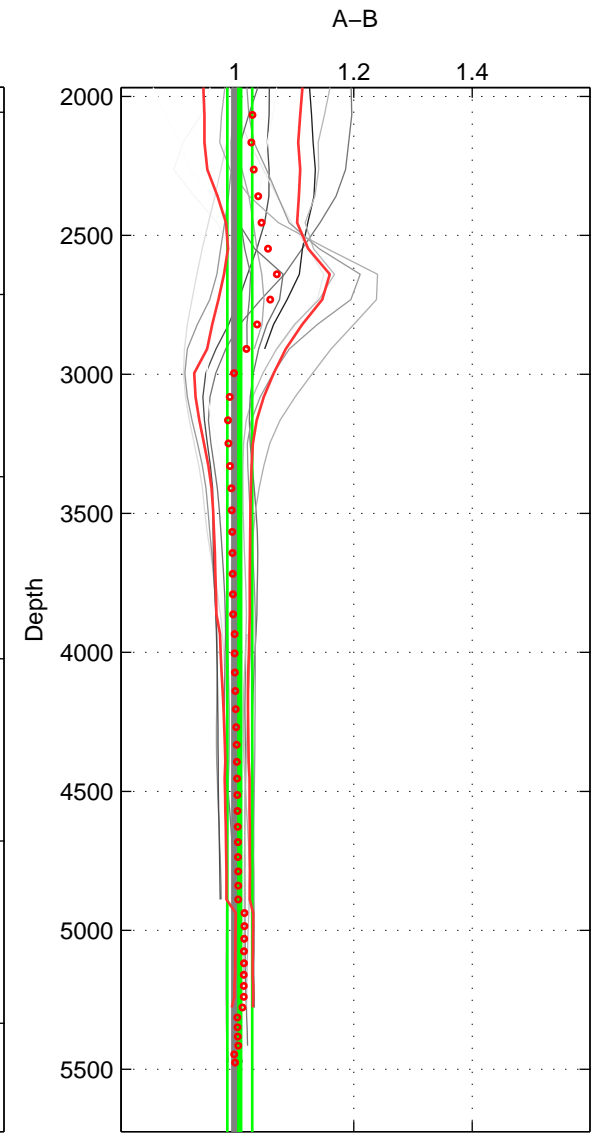

Cruise A (red). Date: Feb 2010 Cruisename: 216-29HE20100208
 Cruise B (blue). Date: Apr 1995 Cruisename: 320-74JC19950320

*** "Favourite" values are means of spaces 1 2 3.

	Offset	O.StDev	Ratio	R.Stdev	Rating
SIGMA:	0.139	0.713	1.005	0.022	5
THETA:	0.126	0.675	1.004	0.021	5
DEPTH:	0.251	0.689	1.008	0.021	5
FAV.:	0.172	0.692	1.006	0.021	5

Profiles of A: 4
 Profiles of B: 8
 Diff profs: 15
 WMoffset (A-B): 0.13923
 WMoffset stdev: 0.71288
 WMratio (A/B): 1.0046
 WMratio stdev: 0.021832

Quality (1-5): 5

Profiles of A: 4
 Profiles of B: 8
 Diff profs: 15
 WMoffset (A-B): 0.12568
 WMoffset stdev: 0.67477
 WMratio (A/B): 1.0042
 WMratio stdev: 0.020803

Quality (1-5): 5

Profiles of A: 4
 Profiles of B: 8
 Diff profs: 15
 WMoffset (A-B): 0.25114
 WMoffset stdev: 0.68857
 WMratio (A/B): 1.0079
 WMratio stdev: 0.020925

Quality (1-5): 5