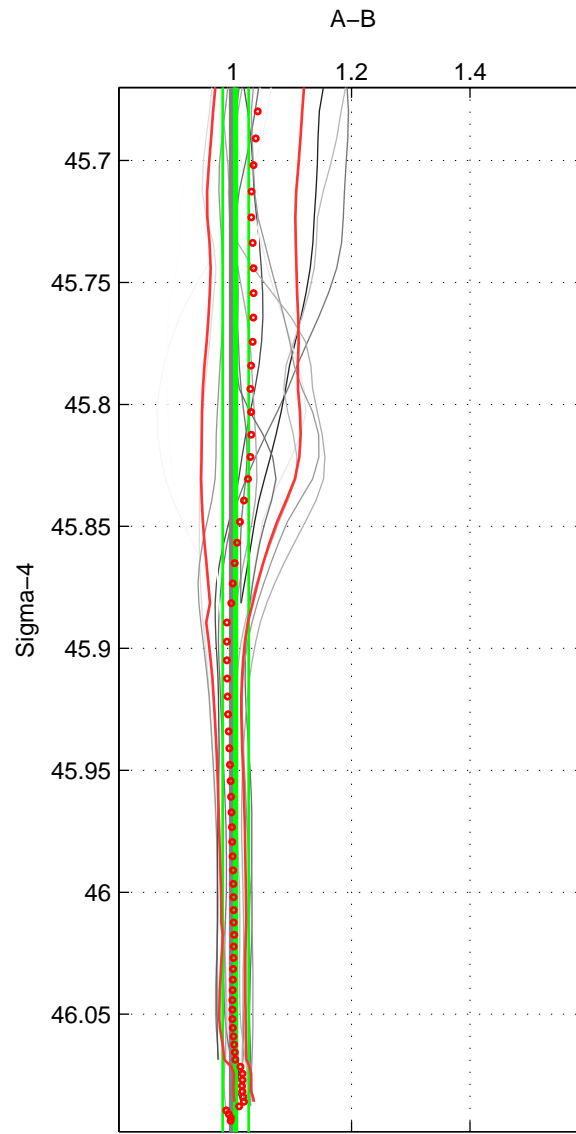

Cruise A (red). Date: Feb 2010 Cruisename: 216-29HE20100208
 Cruise B (blue). Date: Apr 1995 Cruisename: 320-74JC19950320

*** "Favourite" values are means of spaces 1 2 3.

	Offset	O.StDev	Ratio	R.Stdev	Rating
SIGMA:	0.139	0.713	1.005	0.022	5
THETA:	0.126	0.675	1.004	0.021	5
DEPTH:	0.251	0.689	1.008	0.021	5
FAV.:	0.172	0.692	1.006	0.021	5

Profiles of A: 4
 Profiles of B: 8
 Diff profs: 15
 WMoffset (A-B): 0.13923
 WMoffset stdev: 0.71288
 WMratio (A/B): 1.0046
 WMratio stdev: 0.021832

Quality (1-5): 5

Profiles of A: 4
 Profiles of B: 8
 Diff profs: 15
 WMoffset (A-B): 0.12568
 WMoffset stdev: 0.67477
 WMratio (A/B): 1.0042
 WMratio stdev: 0.020803

Quality (1-5): 5

Profiles of A: 4
 Profiles of B: 8
 Diff profs: 15
 WMoffset (A-B): 0.25114
 WMoffset stdev: 0.68857
 WMratio (A/B): 1.0079
 WMratio stdev: 0.020925

Quality (1-5): 5