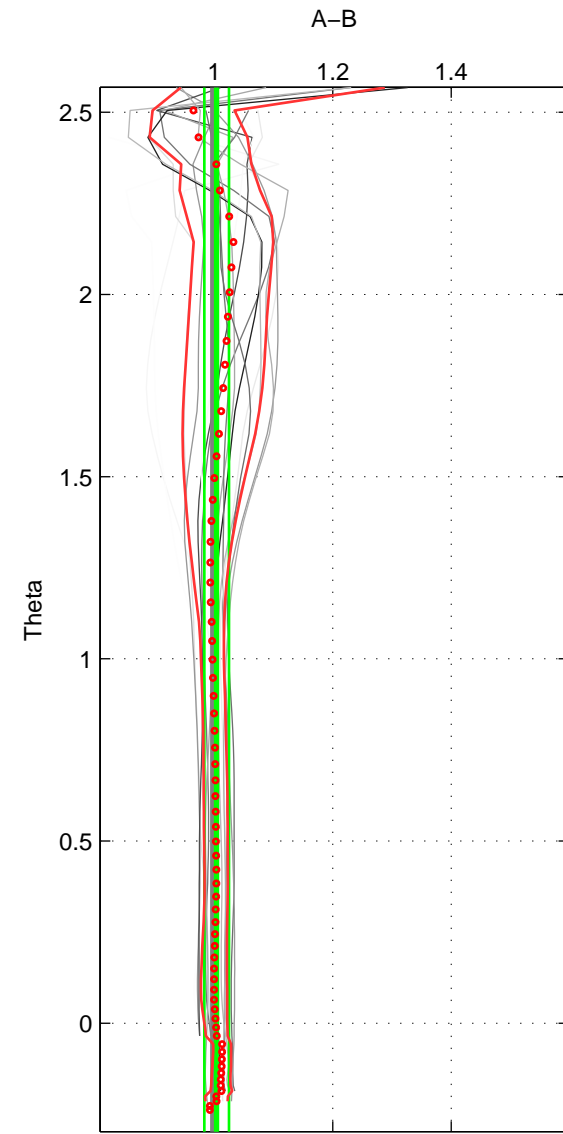

Cruise A (red). Date: Feb 2010 Cruisename: 216-29HE20100208
 Cruise B (blue). Date: Apr 1995 Cruisename: 320-74JC19950320

*** "Favourite" values are means of spaces 1 2 3.

	Offset	O.StDev	Ratio	R.Stdev	Rating
SIGMA:	0.139	0.713	1.005	0.022	5
THETA:	0.126	0.675	1.004	0.021	5
DEPTH:	0.251	0.689	1.008	0.021	5
FAV.:	0.172	0.692	1.006	0.021	5

Profiles of A: 4
 Profiles of B: 8
 Diff profs: 15
 WMoffset (A-B): 0.13923
 WMoffset stdev: 0.71288
 WMratio (A/B): 1.0046
 WMratio stdev: 0.021832

Quality (1-5): 5

Profiles of A: 4
 Profiles of B: 8
 Diff profs: 15
 WMoffset (A-B): 0.12568
 WMoffset stdev: 0.67477
 WMratio (A/B): 1.0042
 WMratio stdev: 0.020803

Quality (1-5): 5

Profiles of A: 4
 Profiles of B: 8
 Diff profs: 15
 WMoffset (A-B): 0.25114
 WMoffset stdev: 0.68857
 WMratio (A/B): 1.0079
 WMratio stdev: 0.020925

Quality (1-5): 5