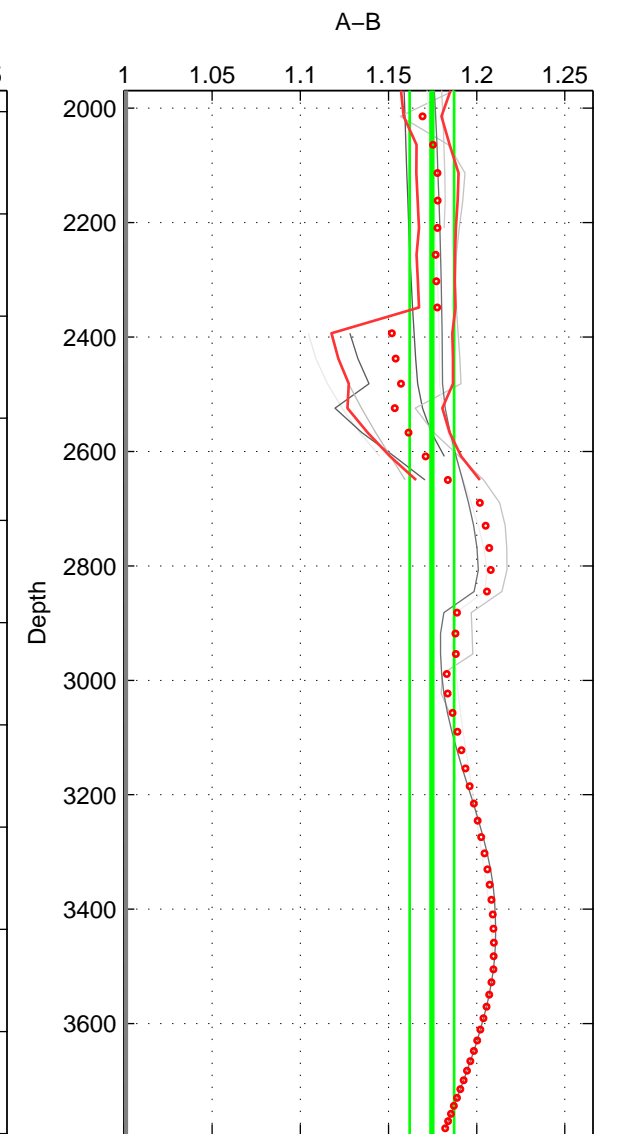

Cruise A (red). Date: Aug 2007 Cruisename: 6-06AQ20070728

Cruise B (blue). Date: Sep 1980 Cruisename: 111-77YM19800811

*** "Favourite" values are means of spaces 1 2 3.

| | Offset | O.StDev | Ratio | R.Stdev | Rating |
|--------|--------|---------|-------|---------|--------|
| SIGMA: | 2.187 | 0.082 | 1.177 | 0.007 | 2 |
| THETA: | 2.166 | 0.134 | 1.175 | 0.011 | 2 |
| DEPTH: | 2.165 | 0.155 | 1.175 | 0.013 | 2 |
| FAV.: | 2.173 | 0.124 | 1.175 | 0.010 | 2 |

Profiles of A: 6
 Profiles of B: 2
 Diff profs : 8
 WMoffset (A-B): 2.1874
 WMoffset stdev: 0.082093
 WMratio (A/B): 1.1765
 WMratio stdev: 0.0066009

Quality (1-5): 2

Profiles of A: 6
 Profiles of B: 2
 Diff profs : 10
 WMoffset (A-B): 2.1663
 WMoffset stdev: 0.13402
 WMratio (A/B): 1.1746
 WMratio stdev: 0.011284

Quality (1-5): 2

Profiles of A: 6
 Profiles of B: 2
 Diff profs : 9
 WMoffset (A-B): 2.1646
 WMoffset stdev: 0.15513
 WMratio (A/B): 1.1746
 WMratio stdev: 0.012578

Quality (1-5): 2