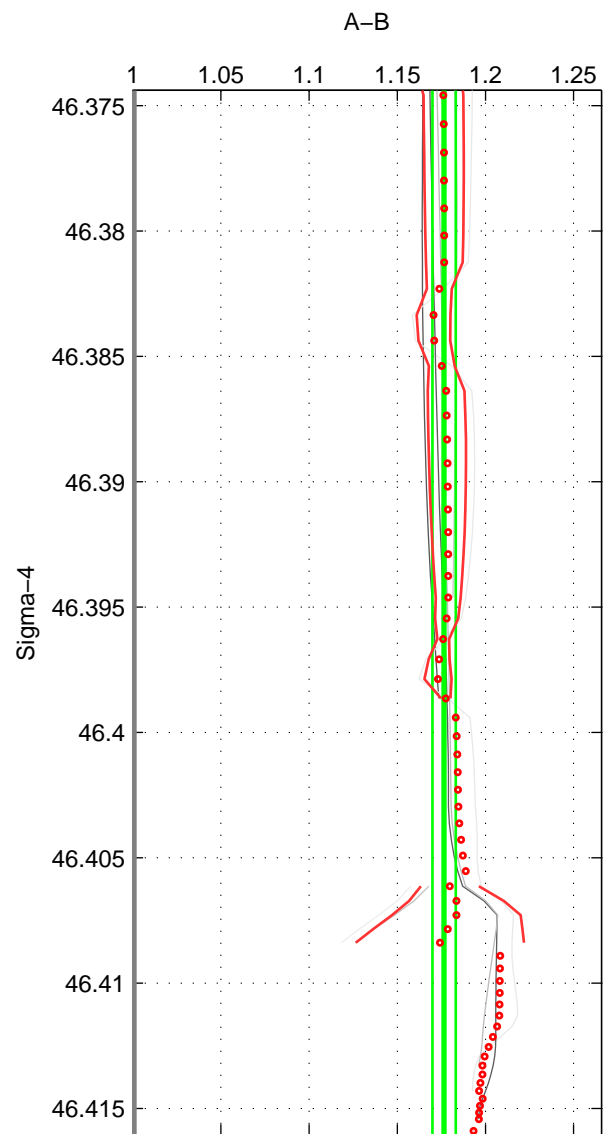

Cruise A (red). Date: Aug 2007 Cruisename: 6-06AQ20070728

Cruise B (blue). Date: Sep 1980 Cruisename: 111-77YM19800811

*** "Favourite" values are means of spaces 1 2 3.

| | Offset | O.StDev | Ratio | R.Stdev | Rating |
|--------|--------|---------|-------|---------|--------|
| SIGMA: | 2.187 | 0.082 | 1.177 | 0.007 | 2 |
| THETA: | 2.166 | 0.134 | 1.175 | 0.011 | 2 |
| DEPTH: | 2.165 | 0.155 | 1.175 | 0.013 | 2 |
| FAV.: | 2.173 | 0.124 | 1.175 | 0.010 | 2 |

Profiles of A: 6
 Profiles of B: 2
 Diff profs : 8
 WMoffset (A-B): 2.1874
 WMoffset stdev: 0.082093
 WMratio (A/B): 1.1765
 WMratio stdev: 0.0066009

Quality (1-5): 2

Profiles of A: 6
 Profiles of B: 2
 Diff profs : 10
 WMoffset (A-B): 2.1663
 WMoffset stdev: 0.13402
 WMratio (A/B): 1.1746
 WMratio stdev: 0.011284

Quality (1-5): 2

Profiles of A: 6
 Profiles of B: 2
 Diff profs : 9
 WMoffset (A-B): 2.1646
 WMoffset stdev: 0.15513
 WMratio (A/B): 1.1746
 WMratio stdev: 0.012578

Quality (1-5): 2