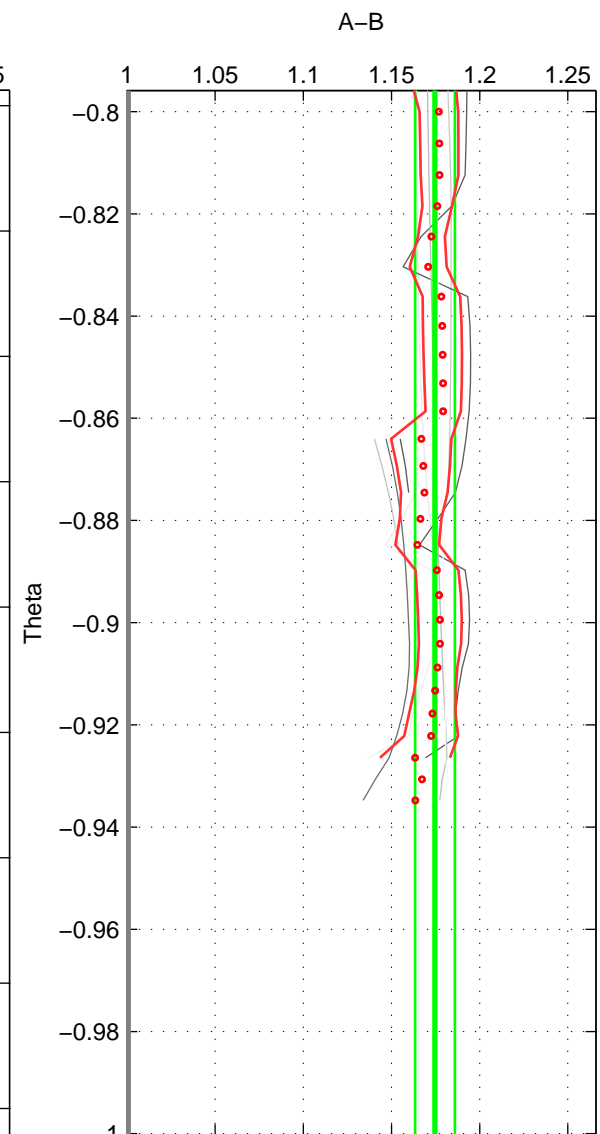

Cruise A (red). Date: Aug 2007 Cruisename: 6-06AQ20070728

Cruise B (blue). Date: Sep 1980 Cruisename: 111-77YM19800811

*** "Favourite" values are means of spaces 1 2 3.

| | Offset | O.StDev | Ratio | R.Stdev | Rating |
|--------|--------|---------|-------|---------|--------|
| SIGMA: | 2.187 | 0.082 | 1.177 | 0.007 | 2 |
| THETA: | 2.166 | 0.134 | 1.175 | 0.011 | 2 |
| DEPTH: | 2.165 | 0.155 | 1.175 | 0.013 | 2 |
| FAV.: | 2.173 | 0.124 | 1.175 | 0.010 | 2 |

Profiles of A: 6
 Profiles of B: 2
 Diff profs : 8
 WMoffset (A-B): 2.1874
 WMoffset stdev: 0.082093
 WMratio (A/B): 1.1765
 WMratio stdev: 0.0066009

Quality (1-5): 2

Profiles of A: 6
 Profiles of B: 2
 Diff profs : 10
 WMoffset (A-B): 2.1663
 WMoffset stdev: 0.13402
 WMratio (A/B): 1.1746
 WMratio stdev: 0.011284

Quality (1-5): 2

Profiles of A: 6
 Profiles of B: 2
 Diff profs : 9
 WMoffset (A-B): 2.1646
 WMoffset stdev: 0.15513
 WMratio (A/B): 1.1746
 WMratio stdev: 0.012578

Quality (1-5): 2