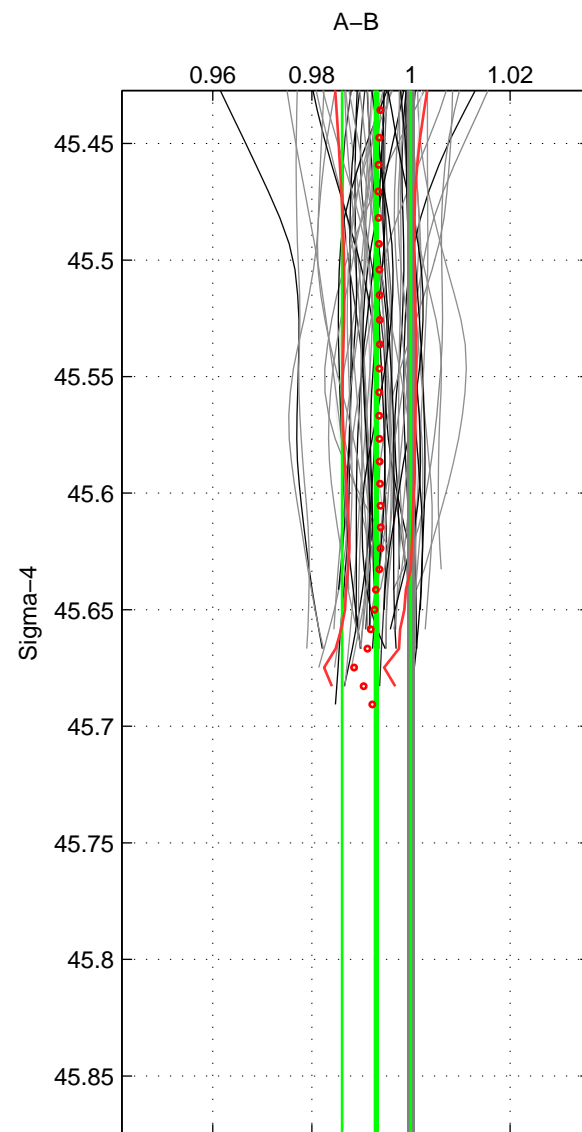

Cruise A (red). Date: Feb 2004 Cruisename: 664-49UF20040120

Cruise B (blue). Date: Feb 2008 Cruisename: 717-49UP20080122

*** "Favourite" values are means of spaces 1 2.

	Offset	O.StDev	Ratio	R.Stdev	Rating
SIGMA:	-0.274	0.273	0.993	0.007	5
THETA:	-0.285	0.301	0.993	0.008	5
DEPTH:	-0.280	0.027	0.993	0.001	3
FAV.:	-0.279	0.287	0.993	0.007	5

Profiles of A: 38
 Profiles of B: 20
 Diff profs : 57
 WMoffset (A-B): -0.27379
 WMoffset stdev: 0.27278
 WMratio (A/B): 0.99303
 WMratio stdev: 0.0069378

Quality (1-5): 5

Profiles of A: 38
 Profiles of B: 20
 Diff profs : 57
 WMoffset (A-B): -0.28451
 WMoffset stdev: 0.30118
 WMratio (A/B): 0.99276
 WMratio stdev: 0.0076357

Quality (1-5): 5

Profiles of A: 38
 Profiles of B: 20
 Diff profs : 57
 WMoffset (A-B): -0.2802
 WMoffset stdev: 0.027124
 WMratio (A/B): 0.99283
 WMratio stdev: 0.00074936

Quality (1-5): 3

Please note that statistics are bad.