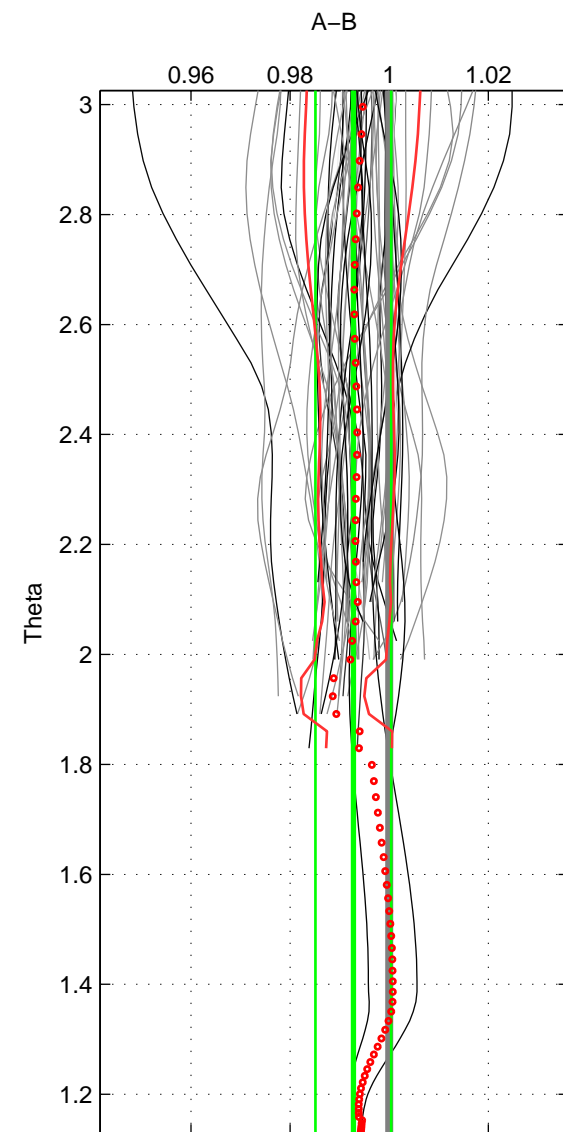

Cruise A (red). Date: Feb 2004 Cruisename: 664-49UF20040120

Cruise B (blue). Date: Feb 2008 Cruisename: 717-49UP20080122

*** "Favourite" values are means of spaces 1 2.

	Offset	O.StDev	Ratio	R.Stdev	Rating
SIGMA:	-0.274	0.273	0.993	0.007	5
THETA:	-0.285	0.301	0.993	0.008	5
DEPTH:	-0.280	0.027	0.993	0.001	3
FAV.:	-0.279	0.287	0.993	0.007	5

Profiles of A: 38
 Profiles of B: 20
 Diff profs : 57
 WMoffset (A-B): -0.27379
 WMoffset stdev: 0.27278
 WMratio (A/B): 0.99303
 WMratio stdev: 0.0069378

Quality (1-5): 5

Profiles of A: 38
 Profiles of B: 20
 Diff profs : 57
 WMoffset (A-B): -0.28451
 WMoffset stdev: 0.30118
 WMratio (A/B): 0.99276
 WMratio stdev: 0.0076357

Quality (1-5): 5

Profiles of A: 38
 Profiles of B: 20
 Diff profs : 57
 WMoffset (A-B): -0.2802
 WMoffset stdev: 0.027124
 WMratio (A/B): 0.99283
 WMratio stdev: 0.00074936

Quality (1-5): 3

Please note that statistics are bad.