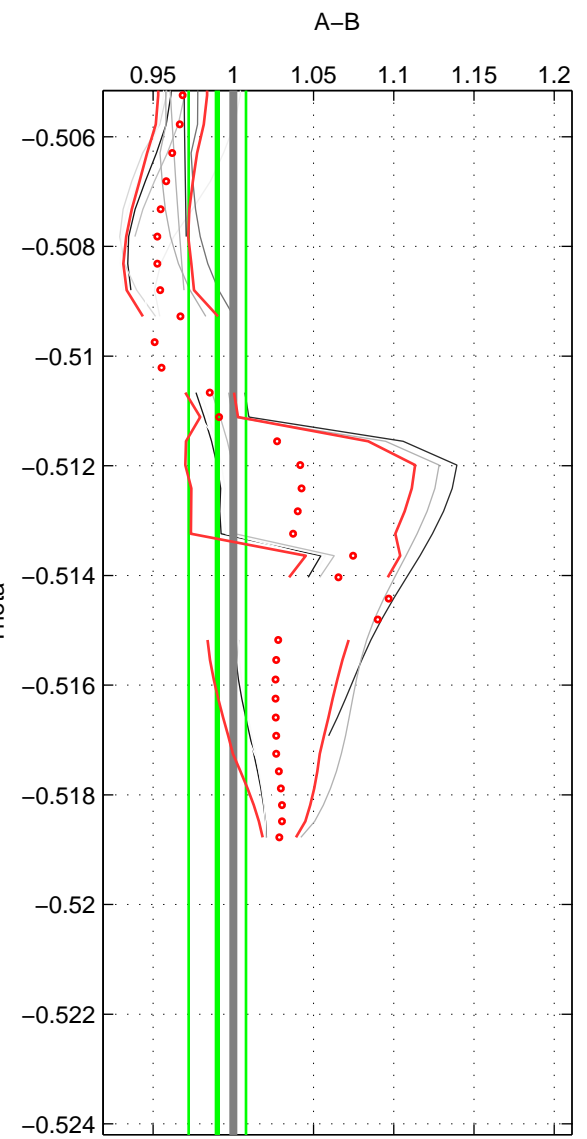

Cruise A (red). Date: Sep 1993 Cruisename: 33-18SN19950803

Cruise B (blue). Date: Oct 2009 Cruisename: 47-18SN20090917

*** "Favourite" values are those of space 1.

	Offset	O.StDev	Ratio	R.Stdev	Rating
SIGMA:	0.205	0.110	1.015	0.008	4
THETA:	-0.138	0.256	0.990	0.018	3
DEPTH:	0.167	0.209	1.012	0.015	3
FAV.:	0.205	0.110	1.015	0.008	4

Profiles of A: 3
 Profiles of B: 6
 Diff profs: 10
 WMoffset (A-B): 0.20486
 WMoffset stdev: 0.11015
 WMratio (A/B): 1.0146
 WMratio stdev: 0.007994

Quality (1-5): 4

Profiles of A: 3
 Profiles of B: 6
 Diff profs: 10
 WMoffset (A-B): -0.13804
 WMoffset stdev: 0.2556
 WMratio (A/B): 0.99005
 WMratio stdev: 0.017846

Quality (1-5): 3

Profiles of A: 3
 Profiles of B: 7
 Diff profs: 12
 WMoffset (A-B): 0.16705
 WMoffset stdev: 0.20933
 WMratio (A/B): 1.012
 WMratio stdev: 0.014876

Quality (1-5): 3