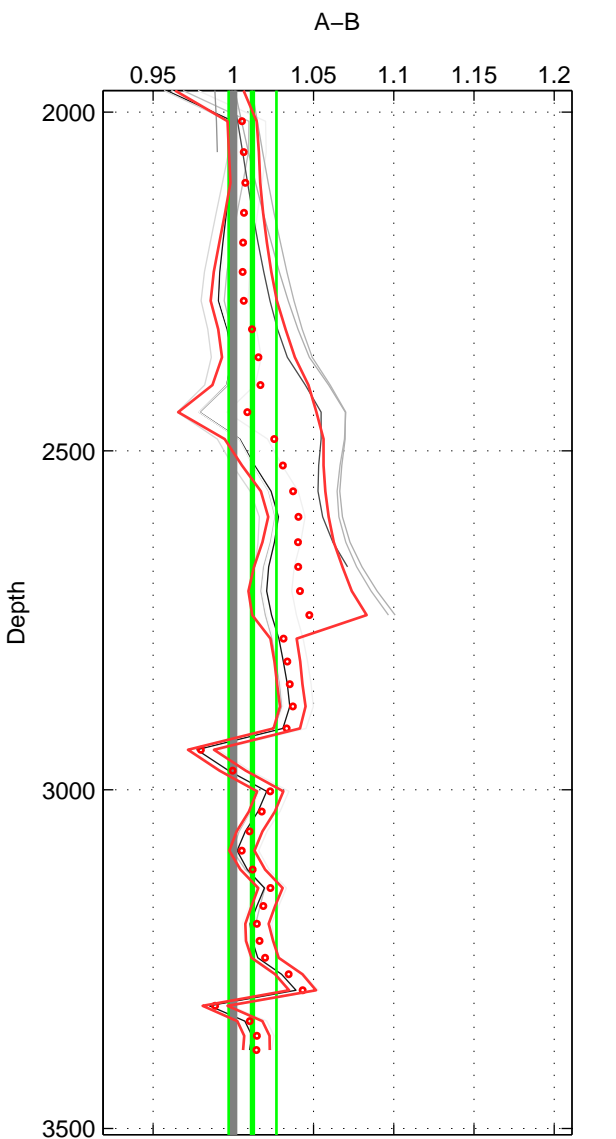

Cruise A (red). Date: Sep 1993 Cruisename: 33-18SN19950803

Cruise B (blue). Date: Oct 2009 Cruisename: 47-18SN20090917

*** "Favourite" values are those of space 1.

	Offset	O.StDev	Ratio	R.Stdev	Rating
SIGMA:	0.205	0.110	1.015	0.008	4
THETA:	-0.138	0.256	0.990	0.018	3
DEPTH:	0.167	0.209	1.012	0.015	3
FAV.:	0.205	0.110	1.015	0.008	4

Profiles of A: 3
 Profiles of B: 6
 Diff profs: 10
 WMoffset (A-B): 0.20486
 WMoffset stdev: 0.11015
 WMratio (A/B): 1.0146
 WMratio stdev: 0.007994

Quality (1-5): 4

Profiles of A: 3
 Profiles of B: 6
 Diff profs: 10
 WMoffset (A-B): -0.13804
 WMoffset stdev: 0.2556
 WMratio (A/B): 0.99005
 WMratio stdev: 0.017846

Quality (1-5): 3

Profiles of A: 3
 Profiles of B: 7
 Diff profs: 12
 WMoffset (A-B): 0.16705
 WMoffset stdev: 0.20933
 WMratio (A/B): 1.012
 WMratio stdev: 0.014876

Quality (1-5): 3