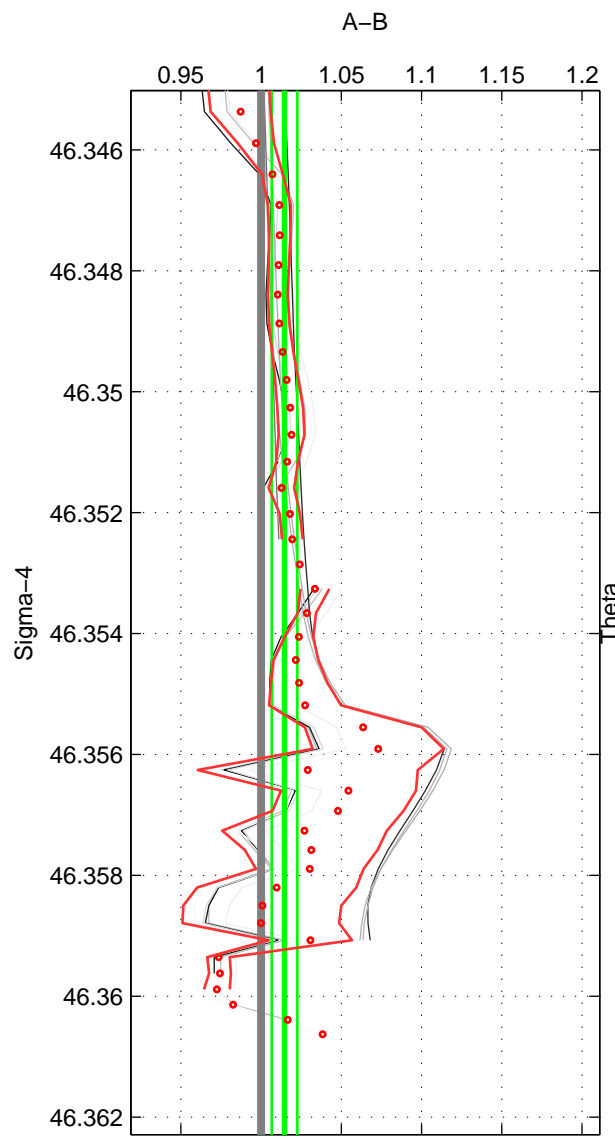

Cruise A (red). Date: Sep 1993 Cruisename: 33-18SN19950803

Cruise B (blue). Date: Oct 2009 Cruisename: 47-18SN20090917

*** "Favourite" values are those of space 1.

	Offset	O.StDev	Ratio	R.Stdev	Rating
SIGMA:	0.205	0.110	1.015	0.008	4
THETA:	-0.138	0.256	0.990	0.018	3
DEPTH:	0.167	0.209	1.012	0.015	3
FAV.:	0.205	0.110	1.015	0.008	4

Profiles of A: 3
 Profiles of B: 6
 Diff profs: 10
 WMoffset (A-B): 0.20486
 WMoffset stdev: 0.11015
 WMratio (A/B): 1.0146
 WMratio stdev: 0.007994

Quality (1-5): 4

Profiles of A: 3
 Profiles of B: 6
 Diff profs: 10
 WMoffset (A-B): -0.13804
 WMoffset stdev: 0.2556
 WMratio (A/B): 0.99005
 WMratio stdev: 0.017846

Quality (1-5): 3

Profiles of A: 3
 Profiles of B: 7
 Diff profs: 12
 WMoffset (A-B): 0.16705
 WMoffset stdev: 0.20933
 WMratio (A/B): 1.012
 WMratio stdev: 0.014876

Quality (1-5): 3