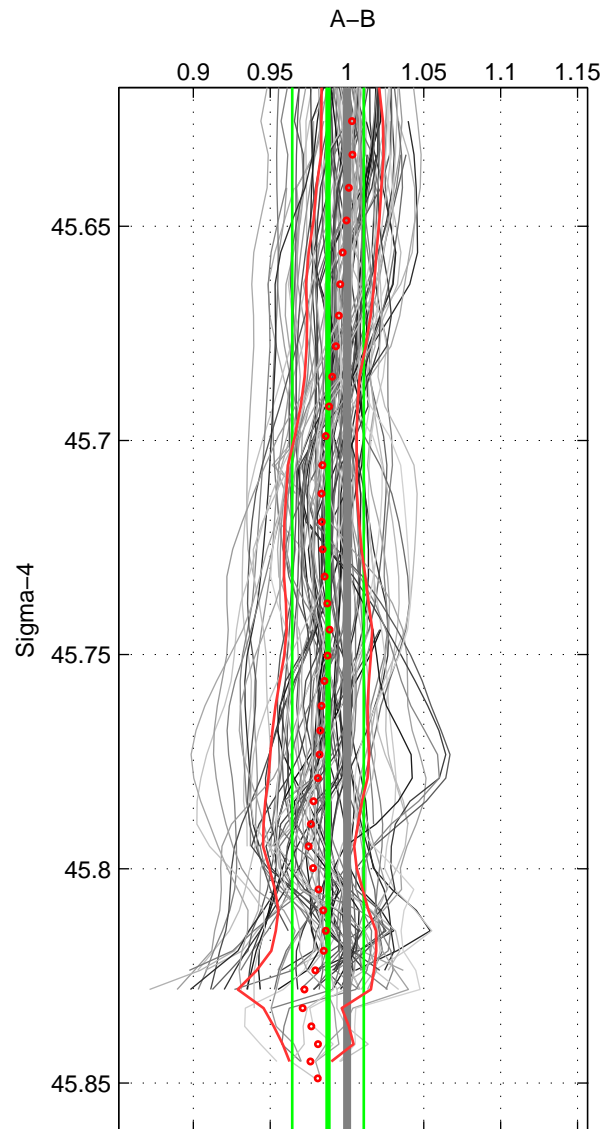

Cruise A (red). Date: Jun 2002 Cruisename: 274-35TH20020611

Cruise B (blue). Date: Jul 1990 Cruisename: 295-64TR19900701

*** "Favourite" values are means of spaces 1 2 3.

	Offset	O.StDev	Ratio	R.Stdev	Rating
SIGMA:	-0.210	0.410	0.988	0.023	5
THETA:	-0.201	0.305	0.990	0.015	5
DEPTH:	-0.149	0.512	0.993	0.029	5
FAV.:	-0.187	0.409	0.990	0.022	5

Profiles of A: 24
 Profiles of B: 17
 Diff profs : 100
 WMoffset (A-B): -0.21022
 WMoffset stdev: 0.40961
 WMratio (A/B): 0.98764
 WMratio stdev: 0.023259

Quality (1-5): 5

Profiles of A: 24
 Profiles of B: 17
 Diff profs : 100
 WMoffset (A-B): -0.20119
 WMoffset stdev: 0.30541
 WMratio (A/B): 0.98963
 WMratio stdev: 0.014904

Quality (1-5): 5

Profiles of A: 24
 Profiles of B: 17
 Diff profs : 100
 WMoffset (A-B): -0.14935
 WMoffset stdev: 0.51218
 WMratio (A/B): 0.99259
 WMratio stdev: 0.029117

Quality (1-5): 5