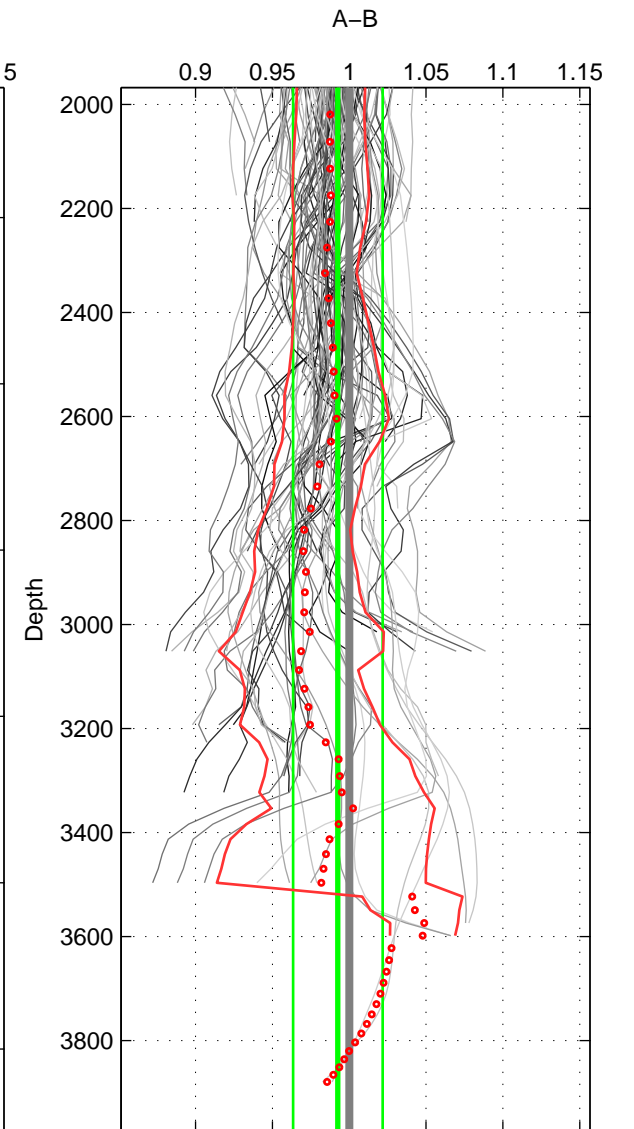

Cruise A (red). Date: Jun 2002 Cruisename: 274-35TH20020611

Cruise B (blue). Date: Jul 1990 Cruisename: 295-64TR19900701

*** "Favourite" values are means of spaces 1 2 3.

	Offset	O.StDev	Ratio	R.Stdev	Rating
SIGMA:	-0.210	0.410	0.988	0.023	5
THETA:	-0.201	0.305	0.990	0.015	5
DEPTH:	-0.149	0.512	0.993	0.029	5
FAV.:	-0.187	0.409	0.990	0.022	5

Profiles of A: 24
 Profiles of B: 17
 Diff profs : 100
 WMoffset (A-B): -0.21022
 WMoffset stdev: 0.40961
 WMratio (A/B): 0.98764
 WMratio stdev: 0.023259

Quality (1-5): 5

Profiles of A: 24
 Profiles of B: 17
 Diff profs : 100
 WMoffset (A-B): -0.20119
 WMoffset stdev: 0.30541
 WMratio (A/B): 0.98963
 WMratio stdev: 0.014904

Quality (1-5): 5

Profiles of A: 24
 Profiles of B: 17
 Diff profs : 100
 WMoffset (A-B): -0.14935
 WMoffset stdev: 0.51218
 WMratio (A/B): 0.99259
 WMratio stdev: 0.029117

Quality (1-5): 5