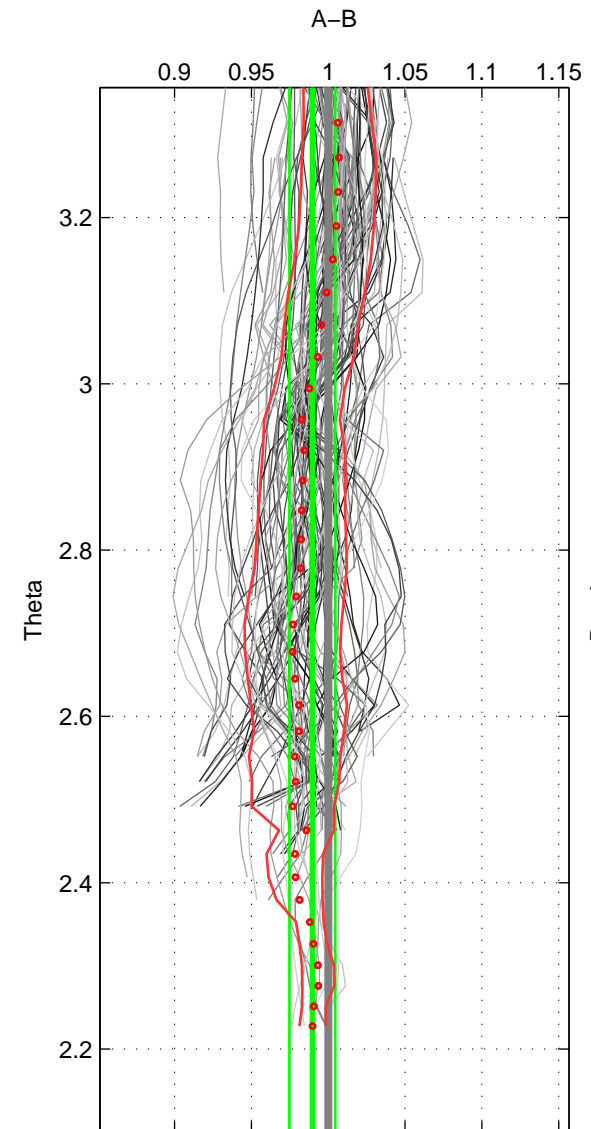

Cruise A (red). Date: Jun 2002 Cruisename: 274-35TH20020611

Cruise B (blue). Date: Jul 1990 Cruisename: 295-64TR19900701

*** "Favourite" values are means of spaces 1 2 3.

	Offset	O.StDev	Ratio	R.Stdev	Rating
SIGMA:	-0.210	0.410	0.988	0.023	5
THETA:	-0.201	0.305	0.990	0.015	5
DEPTH:	-0.149	0.512	0.993	0.029	5
FAV.:	-0.187	0.409	0.990	0.022	5

Profiles of A: 24
 Profiles of B: 17
 Diff profs : 100
 WMoffset (A-B): -0.21022
 WMoffset stdev: 0.40961
 WMratio (A/B): 0.98764
 WMratio stdev: 0.023259

Quality (1-5): 5

Profiles of A: 24
 Profiles of B: 17
 Diff profs : 100
 WMoffset (A-B): -0.20119
 WMoffset stdev: 0.30541
 WMratio (A/B): 0.98963
 WMratio stdev: 0.014904

Quality (1-5): 5

Profiles of A: 24
 Profiles of B: 17
 Diff profs : 100
 WMoffset (A-B): -0.14935
 WMoffset stdev: 0.51218
 WMratio (A/B): 0.99259
 WMratio stdev: 0.029117

Quality (1-5): 5