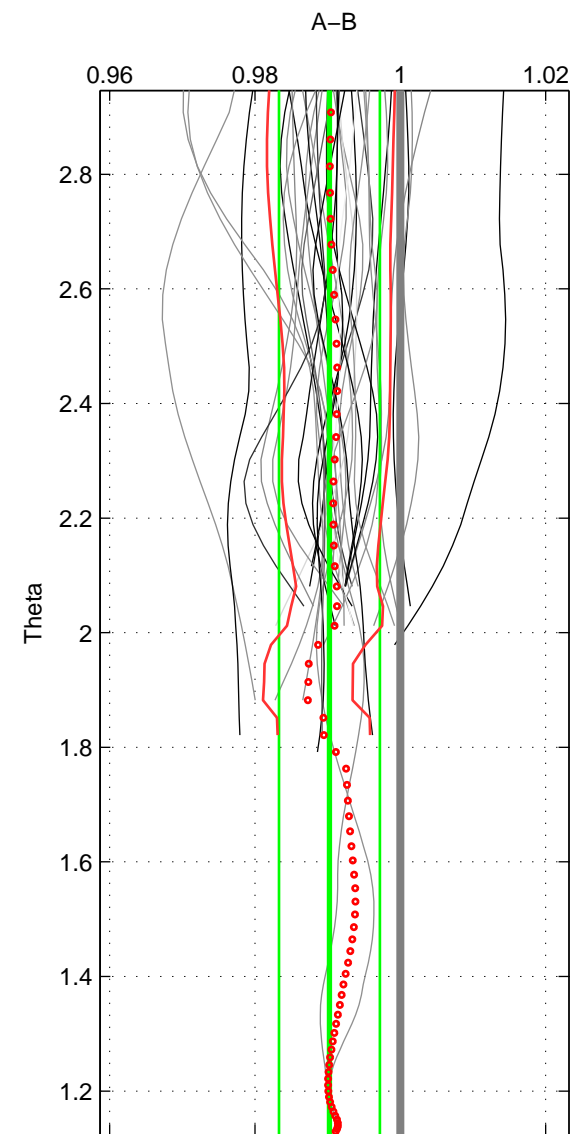

Cruise A (red). Date: Jul 2000 Cruisename: 690-49UP20000620

Cruise B (blue). Date: Feb 2008 Cruisename: 717-49UP20080122

\*\*\* "Favourite" values are means of spaces 1 2.

	Offset	O.StDev	Ratio	R.Stdev	Rating
SIGMA:	-0.378	0.247	0.990	0.006	5
THETA:	-0.383	0.273	0.990	0.007	5
DEPTH:	-0.410	0.006	0.990	0.000	3
FAV. :	-0.380	0.260	0.990	0.007	5

Profiles of A: 20  
 Profiles of B: 17  
 Diff profs : 34  
 WMoffset (A-B): -0.37839  
 WMoffset stdev: 0.24728  
 WMratio (A/B): 0.99033  
 WMratio stdev: 0.0062913

Quality (1-5): 5

Profiles of A: 20  
 Profiles of B: 17  
 Diff profs : 34  
 WMoffset (A-B): -0.3825  
 WMoffset stdev: 0.2733  
 WMratio (A/B): 0.99024  
 WMratio stdev: 0.0069341

Quality (1-5): 5

Profiles of A: 20  
 Profiles of B: 17  
 Diff profs : 34  
 WMoffset (A-B): -0.4099  
 WMoffset stdev: 0.0064248  
 WMratio (A/B): 0.98953  
 WMratio stdev: 0.00023338

Quality (1-5): 3