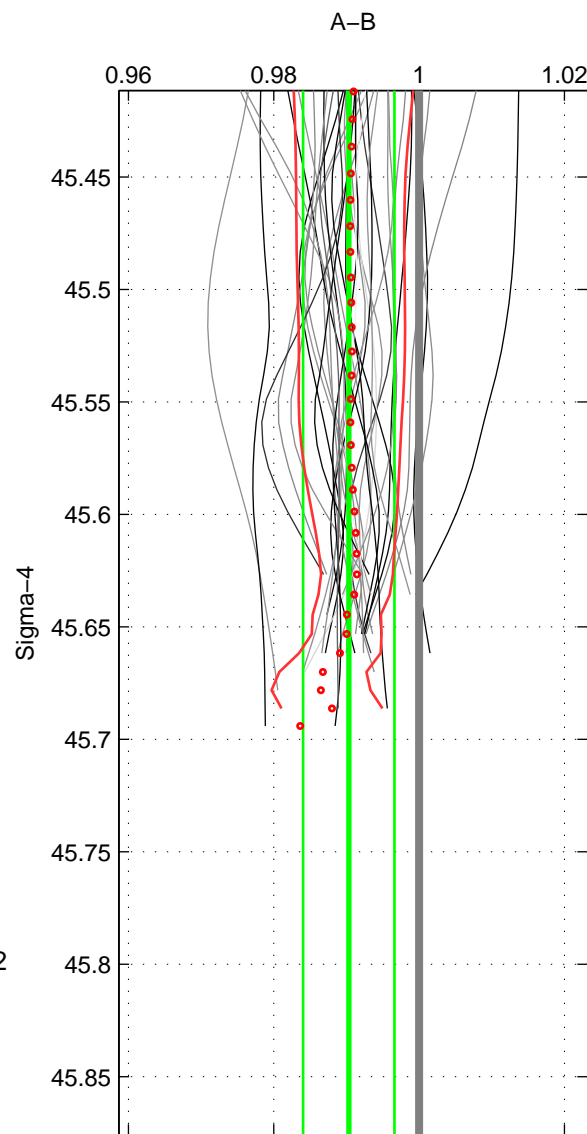

Cruise A (red). Date: Jul 2000 Cruisename: 690-49UP20000620

Cruise B (blue). Date: Feb 2008 Cruisename: 717-49UP20080122

\*\*\* "Favourite" values are means of spaces 1 2.

	Offset	O.StDev	Ratio	R.Stdev	Rating
SIGMA:	-0.378	0.247	0.990	0.006	5
THETA:	-0.383	0.273	0.990	0.007	5
DEPTH:	-0.410	0.006	0.990	0.000	3
FAV. :	-0.380	0.260	0.990	0.007	5

Profiles of A: 20  
 Profiles of B: 17  
 Diff profs : 34  
 WMoffset (A-B): -0.37839  
 WMoffset stdev: 0.24728  
 WMratio (A/B): 0.99033  
 WMratio stdev: 0.0062913

Quality (1-5): 5

Profiles of A: 20  
 Profiles of B: 17  
 Diff profs : 34  
 WMoffset (A-B): -0.3825  
 WMoffset stdev: 0.2733  
 WMratio (A/B): 0.99024  
 WMratio stdev: 0.0069341

Quality (1-5): 5

Profiles of A: 20  
 Profiles of B: 17  
 Diff profs : 34  
 WMoffset (A-B): -0.4099  
 WMoffset stdev: 0.0064248  
 WMratio (A/B): 0.98953  
 WMratio stdev: 0.00023338

Quality (1-5): 3