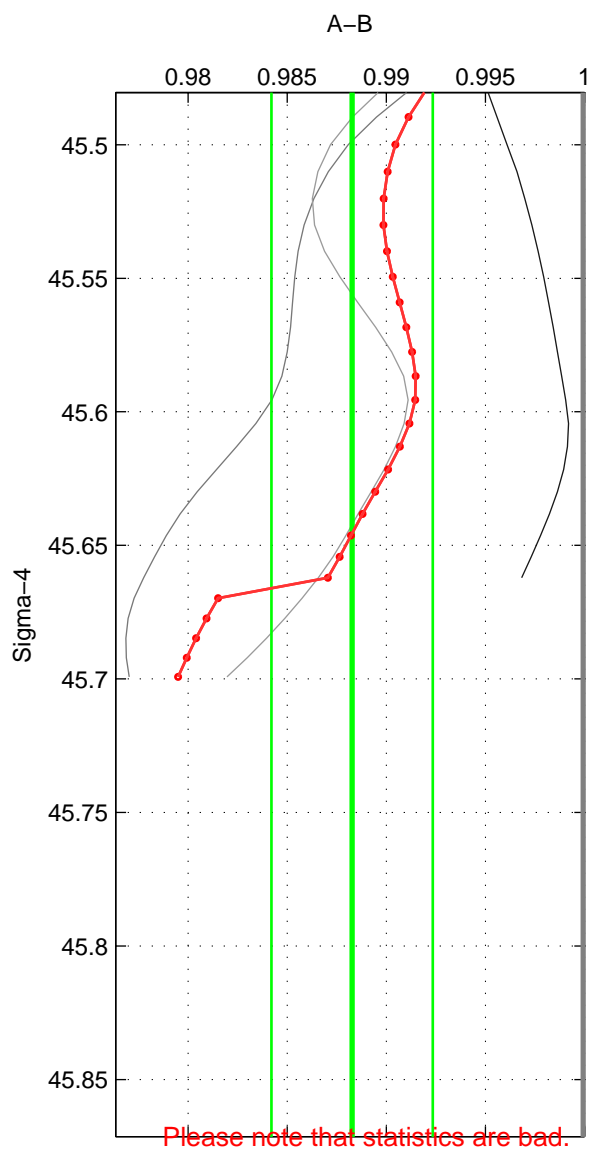

Cruise A (red). Date: Jun 1997 Cruisename: 681-49UP19970530

Cruise B (blue). Date: May 2003 Cruisename: 699-49UP20030425

*** "Favourite" values are means of spaces 1 2 3.

	Offset	O.StDev	Ratio	R.Stdev	Rating
SIGMA:	-0.488	0.162	0.988	0.004	2
THETA:	-0.472	0.202	0.989	0.005	2
DEPTH:	-0.349	0.049	0.992	0.001	2
FAV.:	-0.436	0.138	0.989	0.003	2

Profiles of A: 2
 Profiles of B: 6
 Diff profs : 3
 WMoffset (A-B): -0.48773
 WMoffset stdev: 0.16162
 WMratio (A/B): 0.98827
 WMratio stdev: 0.0040707

Quality (1-5): 2

Profiles of A: 2
 Profiles of B: 6
 Diff profs : 3
 WMoffset (A-B): -0.47212
 WMoffset stdev: 0.20199
 WMratio (A/B): 0.98862
 WMratio stdev: 0.0050577

Quality (1-5): 2

Profiles of A: 2
 Profiles of B: 6
 Diff profs : 3
 WMoffset (A-B): -0.34863
 WMoffset stdev: 0.049193
 WMratio (A/B): 0.99154
 WMratio stdev: 0.0012916

Quality (1-5): 2