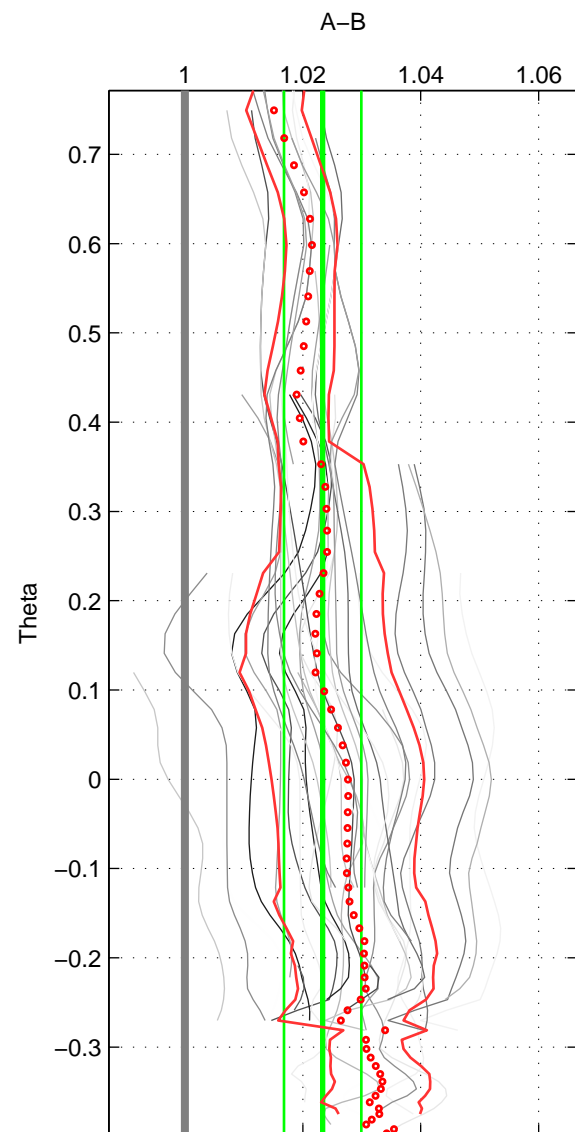

Cruise A (red). Date: Dec 1983 Cruisename: 222-316N19831007

Cruise B (blue). Date: Apr 1995 Cruisename: 320-74JC19950320

\*\*\* "Favourite" values are means of spaces 1 2 3.

|        | Offset | O.StDev | Ratio | R.Stdev | Rating |
|--------|--------|---------|-------|---------|--------|
| SIGMA: | 0.763  | 0.213   | 1.024 | 0.007   | 5      |
| THETA: | 0.742  | 0.206   | 1.023 | 0.007   | 5      |
| DEPTH: | 0.973  | 0.233   | 1.030 | 0.007   | 5      |
| FAV.:  | 0.826  | 0.217   | 1.026 | 0.007   | 5      |

Profiles of A: 5  
 Profiles of B: 12  
 Diff profs : 34  
 WMoffset (A-B): 0.76258  
 WMoffset stdev: 0.21317  
 WMratio (A/B): 1.024  
 WMratio stdev: 0.0067988

Quality (1-5): 5

Profiles of A: 5  
 Profiles of B: 12  
 Diff profs : 34  
 WMoffset (A-B): 0.74238  
 WMoffset stdev: 0.20581  
 WMratio (A/B): 1.0234  
 WMratio stdev: 0.0065742

Quality (1-5): 5

Profiles of A: 5  
 Profiles of B: 12  
 Diff profs : 34  
 WMoffset (A-B): 0.97273  
 WMoffset stdev: 0.23277  
 WMratio (A/B): 1.0305  
 WMratio stdev: 0.0073896

Quality (1-5): 5