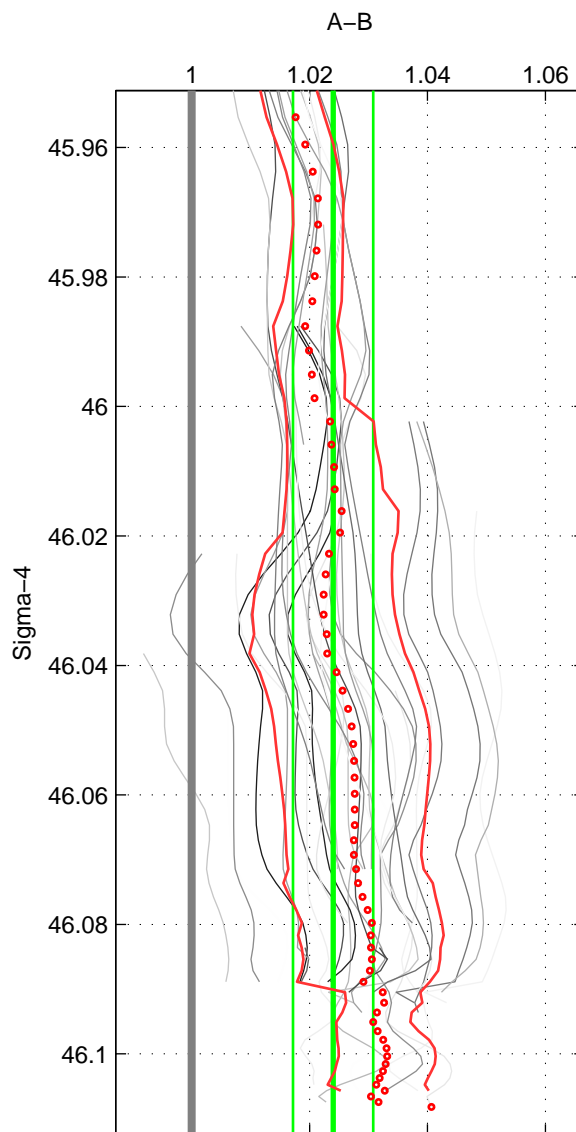

Cruise A (red). Date: Dec 1983 Cruisename: 222-316N19831007

Cruise B (blue). Date: Apr 1995 Cruisename: 320-74JC19950320

\*\*\* "Favourite" values are means of spaces 1 2 3.

|        | Offset | O.StDev | Ratio | R.Stdev | Rating |
|--------|--------|---------|-------|---------|--------|
| SIGMA: | 0.763  | 0.213   | 1.024 | 0.007   | 5      |
| THETA: | 0.742  | 0.206   | 1.023 | 0.007   | 5      |
| DEPTH: | 0.973  | 0.233   | 1.030 | 0.007   | 5      |
| FAV.:  | 0.826  | 0.217   | 1.026 | 0.007   | 5      |

Profiles of A: 5  
 Profiles of B: 12  
 Diff profs : 34  
 WMoffset (A-B): 0.76258  
 WMoffset stdev: 0.21317  
 WMratio (A/B): 1.024  
 WMratio stdev: 0.0067988

Quality (1-5): 5

Profiles of A: 5  
 Profiles of B: 12  
 Diff profs : 34  
 WMoffset (A-B): 0.74238  
 WMoffset stdev: 0.20581  
 WMratio (A/B): 1.0234  
 WMratio stdev: 0.0065742

Quality (1-5): 5

Profiles of A: 5  
 Profiles of B: 12  
 Diff profs : 34  
 WMoffset (A-B): 0.97273  
 WMoffset stdev: 0.23277  
 WMratio (A/B): 1.0305  
 WMratio stdev: 0.0073896

Quality (1-5): 5