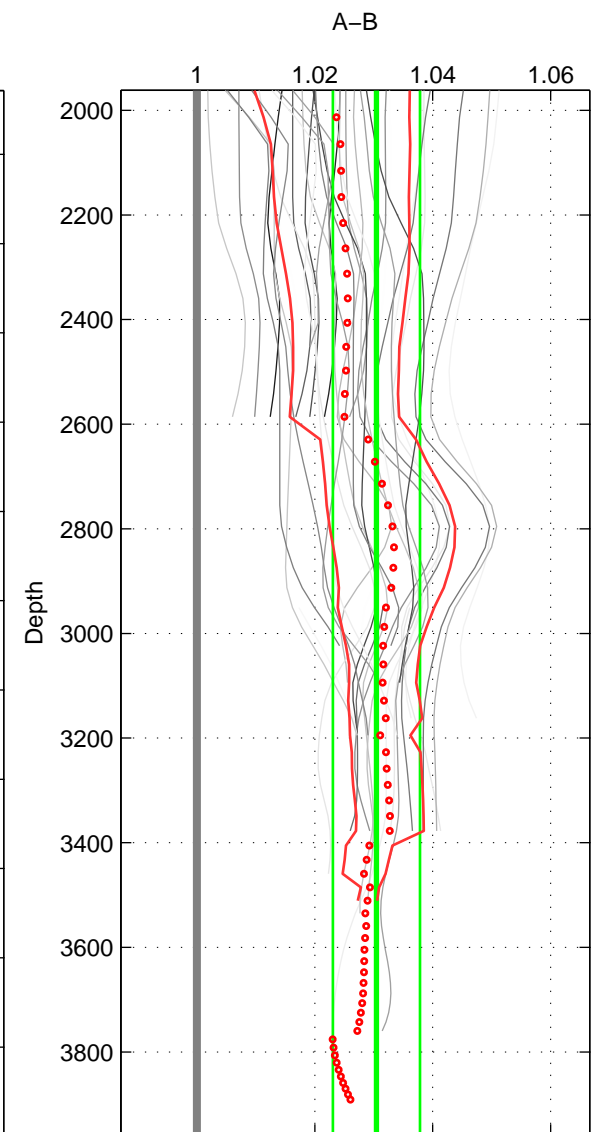

Cruise A (red). Date: Dec 1983 Cruisename: 222-316N19831007

Cruise B (blue). Date: Apr 1995 Cruisename: 320-74JC19950320

\*\*\* "Favourite" values are means of spaces 1 2 3.

|        | Offset | O.StDev | Ratio | R.Stdev | Rating |
|--------|--------|---------|-------|---------|--------|
| SIGMA: | 0.763  | 0.213   | 1.024 | 0.007   | 5      |
| THETA: | 0.742  | 0.206   | 1.023 | 0.007   | 5      |
| DEPTH: | 0.973  | 0.233   | 1.030 | 0.007   | 5      |
| FAV.:  | 0.826  | 0.217   | 1.026 | 0.007   | 5      |

Profiles of A: 5  
 Profiles of B: 12  
 Diff profs : 34  
 WMoffset (A-B): 0.76258  
 WMoffset stdev: 0.21317  
 WMratio (A/B): 1.024  
 WMratio stdev: 0.0067988

Quality (1-5): 5

Profiles of A: 5  
 Profiles of B: 12  
 Diff profs : 34  
 WMoffset (A-B): 0.74238  
 WMoffset stdev: 0.20581  
 WMratio (A/B): 1.0234  
 WMratio stdev: 0.0065742

Quality (1-5): 5

Profiles of A: 5  
 Profiles of B: 12  
 Diff profs : 34  
 WMoffset (A-B): 0.97273  
 WMoffset stdev: 0.23277  
 WMratio (A/B): 1.0305  
 WMratio stdev: 0.0073896

Quality (1-5): 5