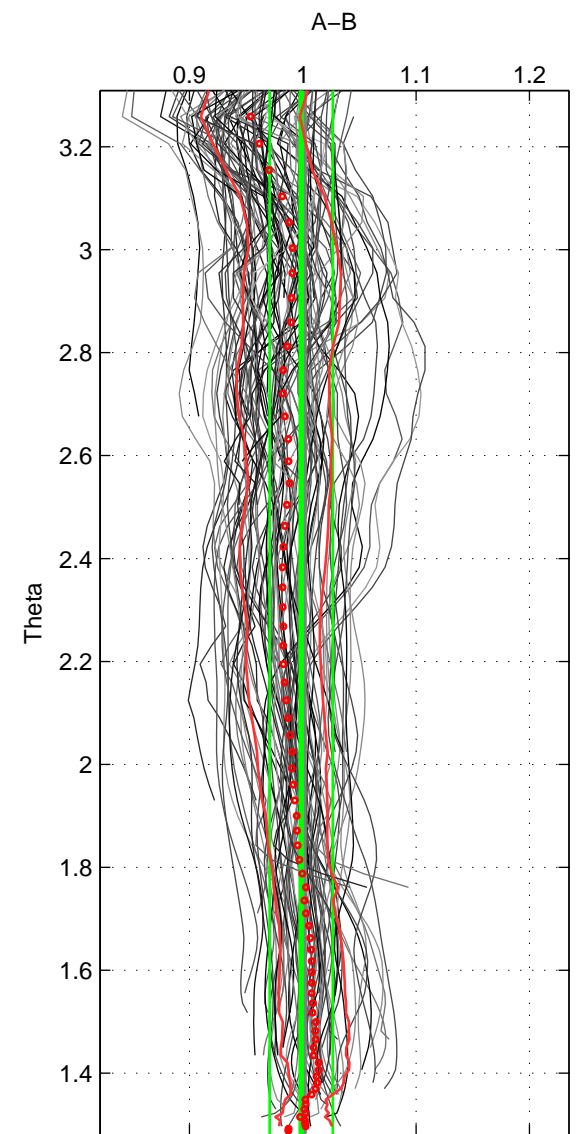

Cruise A (red). Date: May 2004 Cruisename: 195-18HU20040515

Cruise B (blue). Date: Jun 2006 Cruisename: 197-18HU20060524

*** "Favourite" values are means of spaces 1 2 3.

	Offset	O.StDev	Ratio	R.Stdev	Rating
SIGMA:	-0.006	0.421	0.999	0.029	5
THETA:	-0.017	0.399	0.999	0.028	5
DEPTH:	-0.003	0.547	1.000	0.038	5
FAV.:	-0.009	0.456	0.999	0.032	5

Profiles of A: 17
 Profiles of B: 17
 Diff profs : 96
 WMoffset (A-B): -0.0063767
 WMoffset stdev: 0.42084
 WMratio (A/B): 0.99918
 WMratio stdev: 0.029245

Quality (1-5): 5

Profiles of A: 17
 Profiles of B: 17
 Diff profs : 96
 WMoffset (A-B): -0.017307
 WMoffset stdev: 0.39896
 WMratio (A/B): 0.99853
 WMratio stdev: 0.027901

Quality (1-5): 5

Profiles of A: 17
 Profiles of B: 17
 Diff profs : 96
 WMoffset (A-B): -0.0032542
 WMoffset stdev: 0.54675
 WMratio (A/B): 0.99965
 WMratio stdev: 0.037661

Quality (1-5): 5