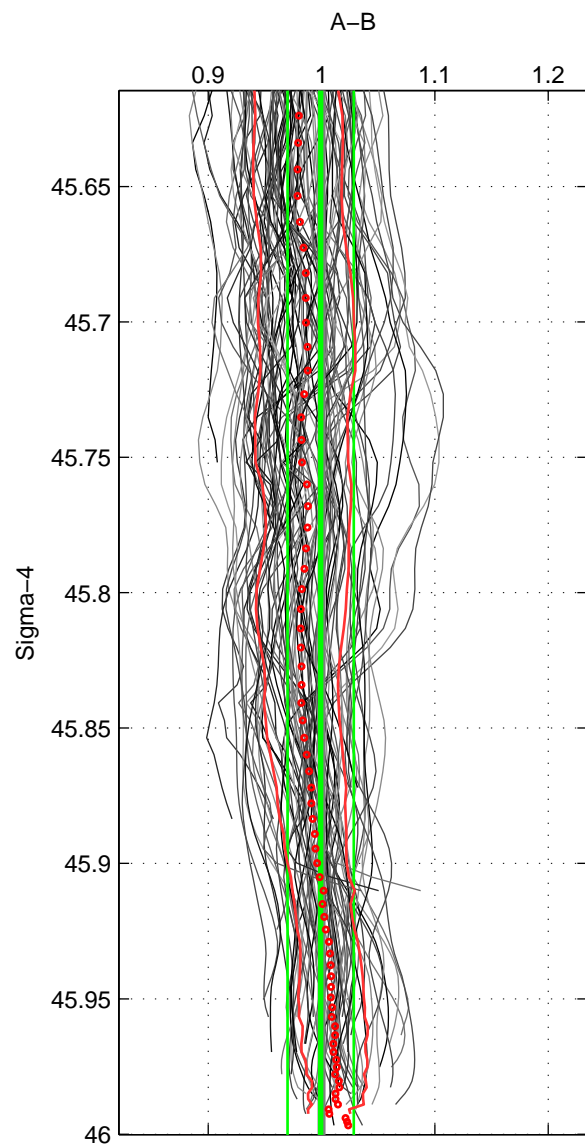

Cruise A (red). Date: May 2004 Cruisename: 195-18HU20040515

Cruise B (blue). Date: Jun 2006 Cruisename: 197-18HU20060524

*** "Favourite" values are means of spaces 1 2 3.

	Offset	O.StDev	Ratio	R.Stdev	Rating
SIGMA:	-0.006	0.421	0.999	0.029	5
THETA:	-0.017	0.399	0.999	0.028	5
DEPTH:	-0.003	0.547	1.000	0.038	5
FAV.:	-0.009	0.456	0.999	0.032	5

Profiles of A: 17
 Profiles of B: 17
 Diff profs : 96
 WMoffset (A-B): -0.0063767
 WMoffset stdev: 0.42084
 WMratio (A/B): 0.99918
 WMratio stdev: 0.029245

Quality (1-5): 5

Profiles of A: 17
 Profiles of B: 17
 Diff profs : 96
 WMoffset (A-B): -0.017307
 WMoffset stdev: 0.39896
 WMratio (A/B): 0.99853
 WMratio stdev: 0.027901

Quality (1-5): 5

Profiles of A: 17
 Profiles of B: 17
 Diff profs : 96
 WMoffset (A-B): -0.0032542
 WMoffset stdev: 0.54675
 WMratio (A/B): 0.99965
 WMratio stdev: 0.037661

Quality (1-5): 5