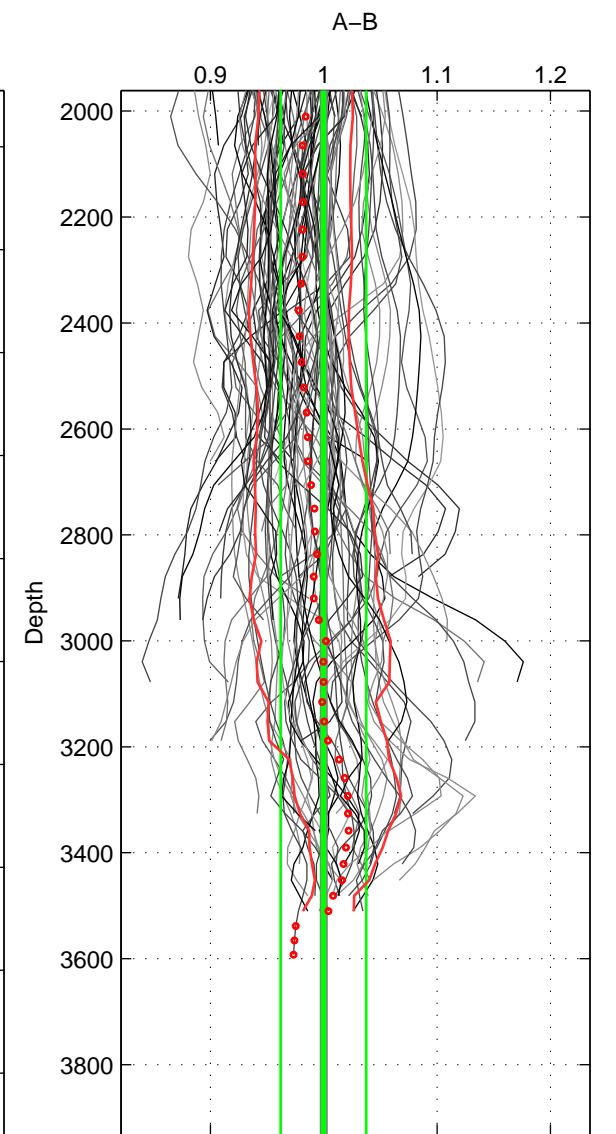

Cruise A (red). Date: May 2004 Cruisename: 195-18HU20040515

Cruise B (blue). Date: Jun 2006 Cruisename: 197-18HU20060524

*** "Favourite" values are means of spaces 1 2 3.

	Offset	O.StDev	Ratio	R.Stdev	Rating
SIGMA:	-0.006	0.421	0.999	0.029	5
THETA:	-0.017	0.399	0.999	0.028	5
DEPTH:	-0.003	0.547	1.000	0.038	5
FAV.:	-0.009	0.456	0.999	0.032	5

Profiles of A: 17
 Profiles of B: 17
 Diff profs : 96
 WMoffset (A-B): -0.0063767
 WMoffset stdev: 0.42084
 WMratio (A/B): 0.99918
 WMratio stdev: 0.029245

Quality (1-5): 5

Profiles of A: 17
 Profiles of B: 17
 Diff profs : 96
 WMoffset (A-B): -0.017307
 WMoffset stdev: 0.39896
 WMratio (A/B): 0.99853
 WMratio stdev: 0.027901

Quality (1-5): 5

Profiles of A: 17
 Profiles of B: 17
 Diff profs : 96
 WMoffset (A-B): -0.0032542
 WMoffset stdev: 0.54675
 WMratio (A/B): 0.99965
 WMratio stdev: 0.037661

Quality (1-5): 5