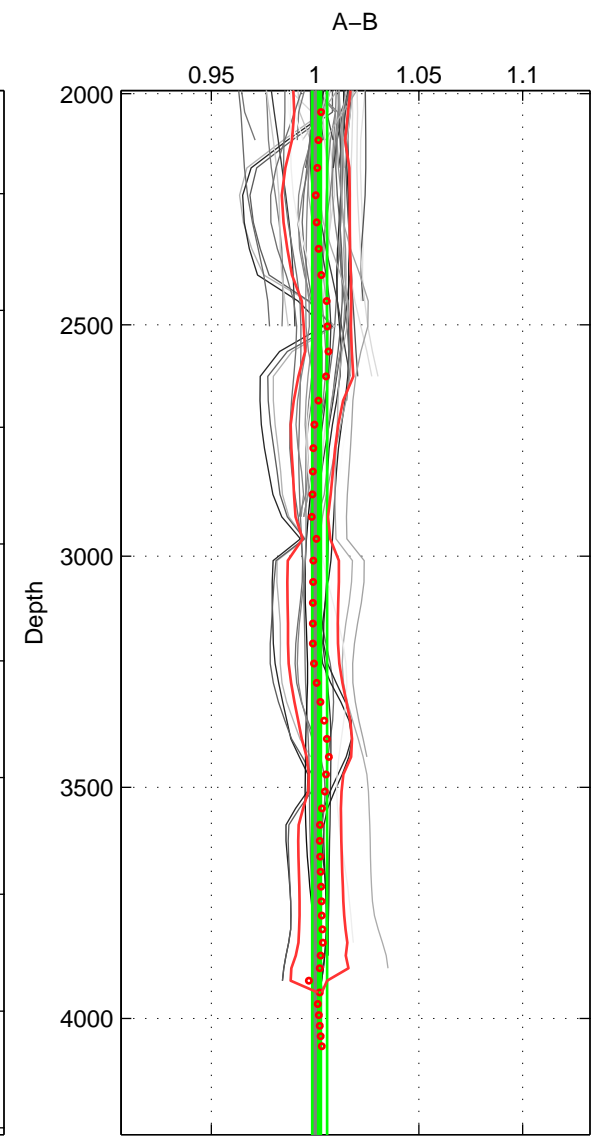

Cruise A (red). Date: Aug 2007 Cruisename: 6-06AQ2007072

Cruise B (blue). Date: Aug 1994 Cruisename: 32-18SN199407

*** "Favourite" values are means of spaces 1 2 3.

	Offset	O.StDev	Ratio	R.Stdev	Rating
SIGMA:	0.056	0.154	1.004	0.011	5
THETA:	0.096	0.187	1.007	0.013	5
DEPTH:	0.031	0.052	1.002	0.004	5
FAV.:	0.061	0.131	1.004	0.009	5

Profiles of A: 17
 Profiles of B: 11
 Diff profs : 68
 WMoffset (A-B): 0.055554
 WMoffset stdev: 0.15351
 WMratio (A/B): 1.0038
 WMratio stdev: 0.010645

Quality (1-5): 5

Profiles of A: 17
 Profiles of B: 11
 Diff profs : 67
 WMoffset (A-B): 0.096428
 WMoffset stdev: 0.18724
 WMratio (A/B): 1.0067
 WMratio stdev: 0.013032

Quality (1-5): 5

Profiles of A: 17
 Profiles of B: 10
 Diff profs : 58
 WMoffset (A-B): 0.030846
 WMoffset stdev: 0.051503
 WMratio (A/B): 1.0021
 WMratio stdev: 0.0035689

Quality (1-5): 5