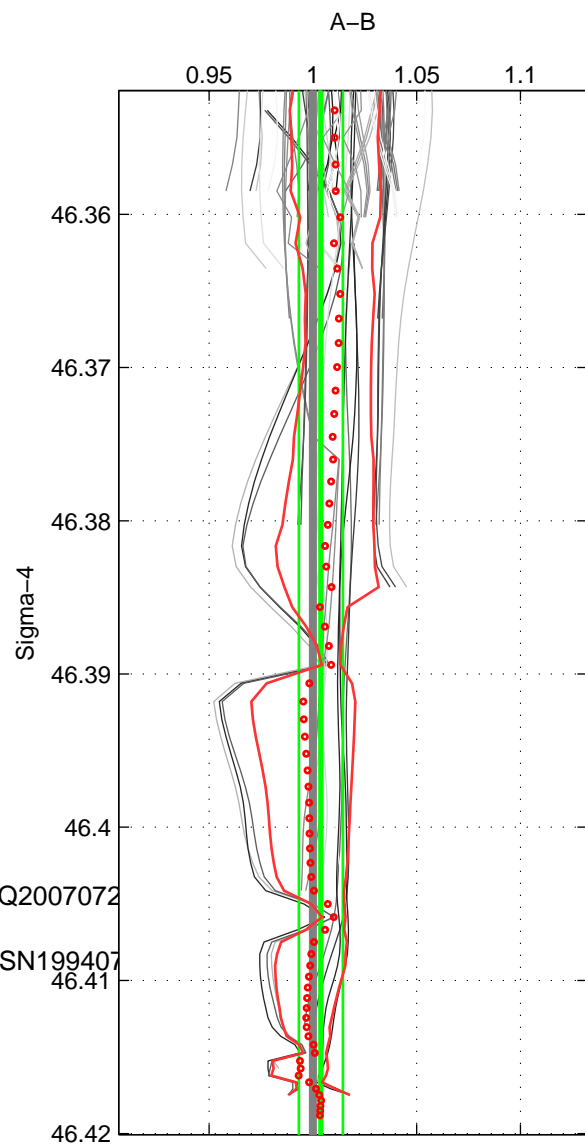

Cruise A (red). Date: Aug 2007 Cruisename: 6-06AQ2007072

Cruise B (blue). Date: Aug 1994 Cruisename: 32-18SN199407

*** "Favourite" values are means of spaces 1 2 3.

	Offset	O.StDev	Ratio	R.Stdev	Rating
SIGMA:	0.056	0.154	1.004	0.011	5
THETA:	0.096	0.187	1.007	0.013	5
DEPTH:	0.031	0.052	1.002	0.004	5
FAV.:	0.061	0.131	1.004	0.009	5

Profiles of A: 17
 Profiles of B: 11
 Diff profs : 68
 WMoffset (A-B): 0.055554
 WMoffset stdev: 0.15351
 WMratio (A/B): 1.0038
 WMratio stdev: 0.010645

Quality (1-5): 5

Profiles of A: 17
 Profiles of B: 11
 Diff profs : 67
 WMoffset (A-B): 0.096428
 WMoffset stdev: 0.18724
 WMratio (A/B): 1.0067
 WMratio stdev: 0.013032

Quality (1-5): 5

Profiles of A: 17
 Profiles of B: 10
 Diff profs : 58
 WMoffset (A-B): 0.030846
 WMoffset stdev: 0.051503
 WMratio (A/B): 1.0021
 WMratio stdev: 0.0035689

Quality (1-5): 5