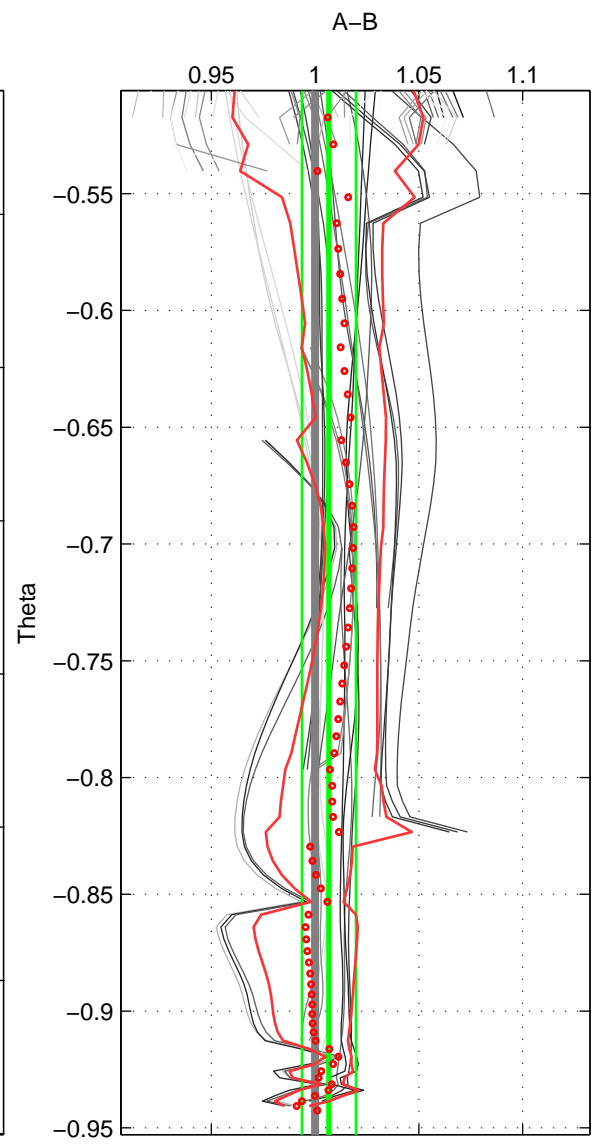

Cruise A (red). Date: Aug 2007 Cruisename: 6-06AQ2007072

Cruise B (blue). Date: Aug 1994 Cruisename: 32-18SN199407

*** "Favourite" values are means of spaces 1 2 3.

	Offset	O.StDev	Ratio	R.Stdev	Rating
SIGMA:	0.056	0.154	1.004	0.011	5
THETA:	0.096	0.187	1.007	0.013	5
DEPTH:	0.031	0.052	1.002	0.004	5
FAV.:	0.061	0.131	1.004	0.009	5

Profiles of A: 17
 Profiles of B: 11
 Diff profs : 68
 WMoffset (A-B): 0.055554
 WMoffset stdev: 0.15351
 WMratio (A/B): 1.0038
 WMratio stdev: 0.010645

Quality (1-5): 5

Profiles of A: 17
 Profiles of B: 11
 Diff profs : 67
 WMoffset (A-B): 0.096428
 WMoffset stdev: 0.18724
 WMratio (A/B): 1.0067
 WMratio stdev: 0.013032

Quality (1-5): 5

Profiles of A: 17
 Profiles of B: 10
 Diff profs : 58
 WMoffset (A-B): 0.030846
 WMoffset stdev: 0.051503
 WMratio (A/B): 1.0021
 WMratio stdev: 0.0035689

Quality (1-5): 5