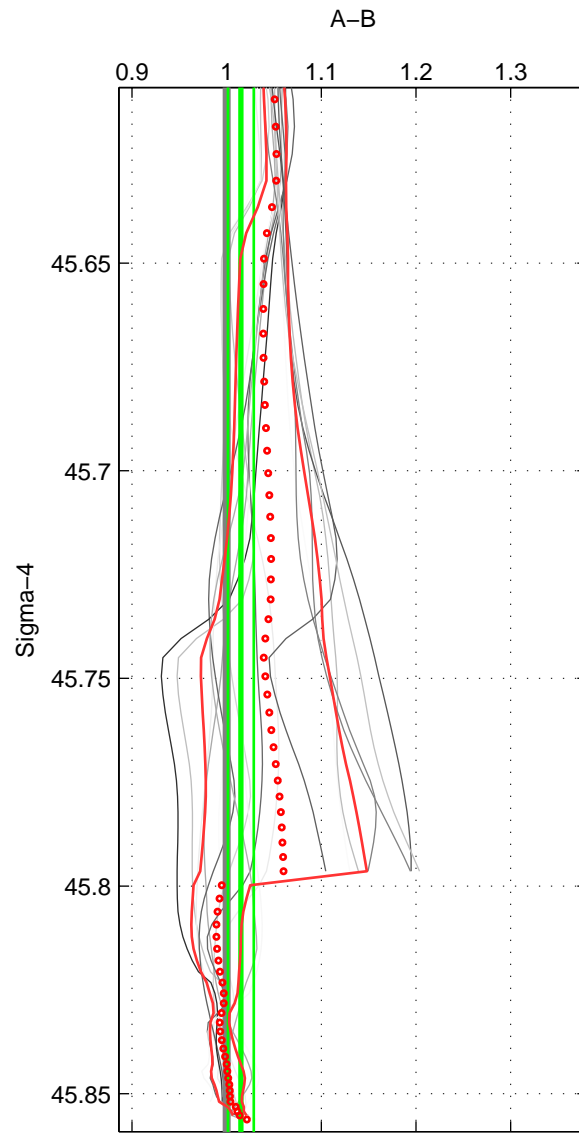

Cruise A (red). Date: Aug 1993 Cruisename: 251-33MW19930704.1

Cruise B (blue). Date: Jul 1990 Cruisename: 295-64TR19900701

\*\*\* "Favourite" values are means of spaces 1 2 3.

|        | Offset | O.StDev | Ratio | R.Stdev | Rating |
|--------|--------|---------|-------|---------|--------|
| SIGMA: | 0.334  | 0.274   | 1.015 | 0.014   | 5      |
| THETA: | 0.463  | 0.197   | 1.022 | 0.009   | 5      |
| DEPTH: | 0.800  | 0.691   | 1.043 | 0.038   | 5      |
| FAV.:  | 0.532  | 0.387   | 1.027 | 0.020   | 5      |

Profiles of A: 3  
 Profiles of B: 7  
 Diff profs : 18  
 WMoffset (A-B): 0.33383  
 WMoffset stdev: 0.27446  
 WMratio (A/B): 1.0151  
 WMratio stdev: 0.013682

Quality (1-5): 5

Profiles of A: 3  
 Profiles of B: 7  
 Diff profs : 18  
 WMoffset (A-B): 0.46285  
 WMoffset stdev: 0.19711  
 WMratio (A/B): 1.0219  
 WMratio stdev: 0.0093741

Quality (1-5): 5

Profiles of A: 3  
 Profiles of B: 7  
 Diff profs : 18  
 WMoffset (A-B): 0.80017  
 WMoffset stdev: 0.69093  
 WMratio (A/B): 1.0429  
 WMratio stdev: 0.038114

Quality (1-5): 5