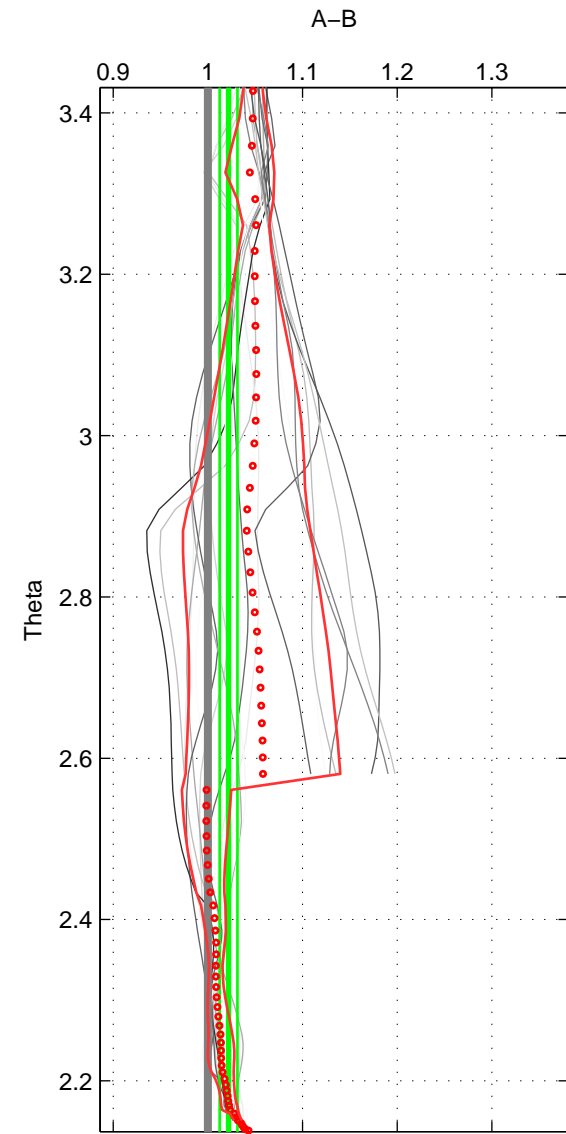

Cruise A (red). Date: Aug 1993 Cruisename: 251-33MW19930704.1

Cruise B (blue). Date: Jul 1990 Cruisename: 295-64TR19900701

\*\*\* "Favourite" values are means of spaces 1 2 3.

|        | Offset | O.StDev | Ratio | R.Stdev | Rating |
|--------|--------|---------|-------|---------|--------|
| SIGMA: | 0.334  | 0.274   | 1.015 | 0.014   | 5      |
| THETA: | 0.463  | 0.197   | 1.022 | 0.009   | 5      |
| DEPTH: | 0.800  | 0.691   | 1.043 | 0.038   | 5      |
| FAV.:  | 0.532  | 0.387   | 1.027 | 0.020   | 5      |

Profiles of A: 3  
 Profiles of B: 7  
 Diff profs : 18  
 WMoffset (A-B): 0.33383  
 WMoffset stdev: 0.27446  
 WMratio (A/B): 1.0151  
 WMratio stdev: 0.013682

Quality (1-5): 5

Profiles of A: 3  
 Profiles of B: 7  
 Diff profs : 18  
 WMoffset (A-B): 0.46285  
 WMoffset stdev: 0.19711  
 WMratio (A/B): 1.0219  
 WMratio stdev: 0.0093741

Quality (1-5): 5

Profiles of A: 3  
 Profiles of B: 7  
 Diff profs : 18  
 WMoffset (A-B): 0.80017  
 WMoffset stdev: 0.69093  
 WMratio (A/B): 1.0429  
 WMratio stdev: 0.038114

Quality (1-5): 5