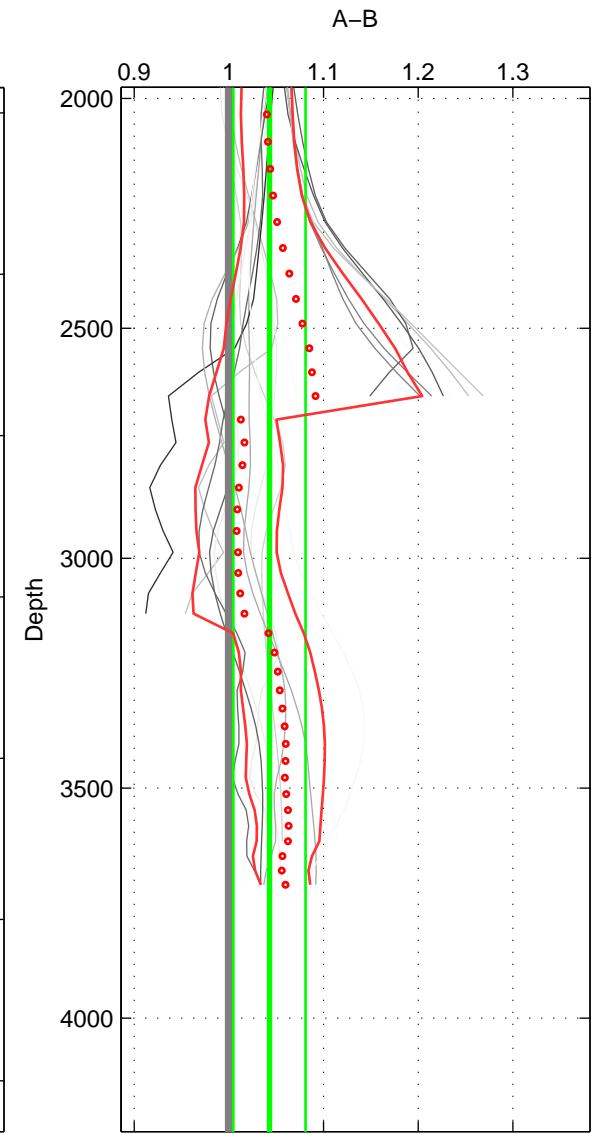

Cruise A (red). Date: Aug 1993 Cruisename: 251-33MW19930704.1

Cruise B (blue). Date: Jul 1990 Cruisename: 295-64TR19900701

\*\*\* "Favourite" values are means of spaces 1 2 3.

|        | Offset | O.StDev | Ratio | R.Stdev | Rating |
|--------|--------|---------|-------|---------|--------|
| SIGMA: | 0.334  | 0.274   | 1.015 | 0.014   | 5      |
| THETA: | 0.463  | 0.197   | 1.022 | 0.009   | 5      |
| DEPTH: | 0.800  | 0.691   | 1.043 | 0.038   | 5      |
| FAV.:  | 0.532  | 0.387   | 1.027 | 0.020   | 5      |

Profiles of A: 3  
 Profiles of B: 7  
 Diff profs : 18  
 WMoffset (A-B): 0.33383  
 WMoffset stdev: 0.27446  
 WMratio (A/B): 1.0151  
 WMratio stdev: 0.013682

Quality (1-5): 5

Profiles of A: 3  
 Profiles of B: 7  
 Diff profs : 18  
 WMoffset (A-B): 0.46285  
 WMoffset stdev: 0.19711  
 WMratio (A/B): 1.0219  
 WMratio stdev: 0.0093741

Quality (1-5): 5

Profiles of A: 3  
 Profiles of B: 7  
 Diff profs : 18  
 WMoffset (A-B): 0.80017  
 WMoffset stdev: 0.69093  
 WMratio (A/B): 1.0429  
 WMratio stdev: 0.038114

Quality (1-5): 5