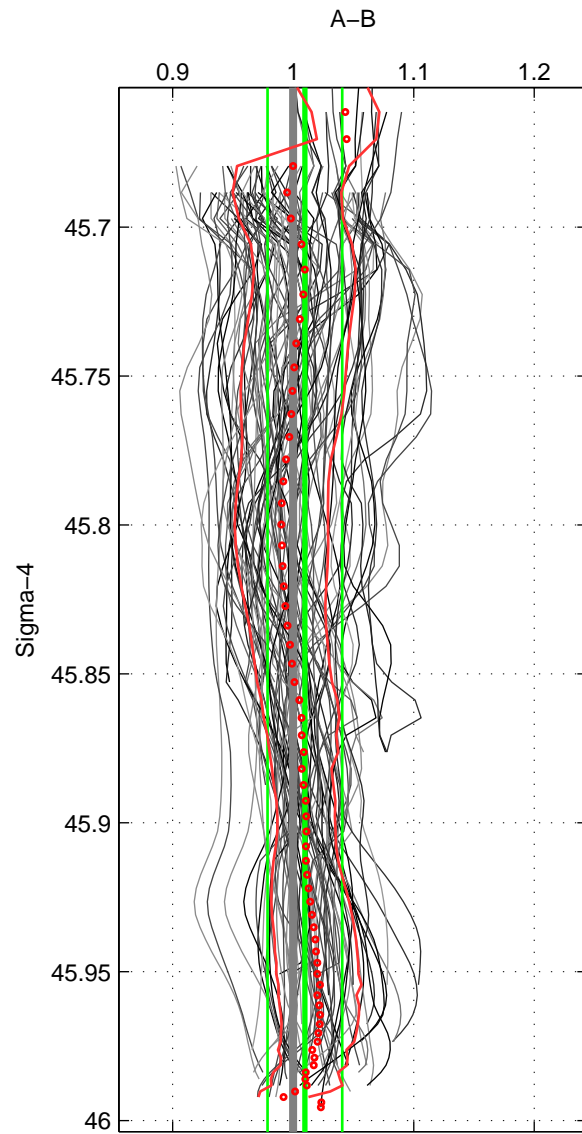

Cruise A (red). Date: Jun 1995 Cruisename: 186-18HU19950607
 Cruise B (blue). Date: Jun 2006 Cruisename: 197-18HU20060524

*** "Favourite" values are means of spaces 1 2 3.

	Offset	O.StDev	Ratio	R.Stdev	Rating
SIGMA:	0.140	0.450	1.010	0.031	5
THETA:	0.272	0.439	1.018	0.030	5
DEPTH:	0.085	0.483	1.006	0.034	5
FAV.:	0.166	0.457	1.011	0.032	5

Profiles of A: 17
 Profiles of B: 17
 Diff profs : 95
 WMoffset (A-B): 0.13977
 WMoffset stdev: 0.44967
 WMratio (A/B): 1.0097
 WMratio stdev: 0.030906

Quality (1-5): 5

Profiles of A: 17
 Profiles of B: 17
 Diff profs : 90
 WMoffset (A-B): 0.27237
 WMoffset stdev: 0.43885
 WMratio (A/B): 1.0185
 WMratio stdev: 0.030313

Quality (1-5): 5

Profiles of A: 17
 Profiles of B: 17
 Diff profs : 95
 WMoffset (A-B): 0.08453
 WMoffset stdev: 0.48333
 WMratio (A/B): 1.0061
 WMratio stdev: 0.033787

Quality (1-5): 5