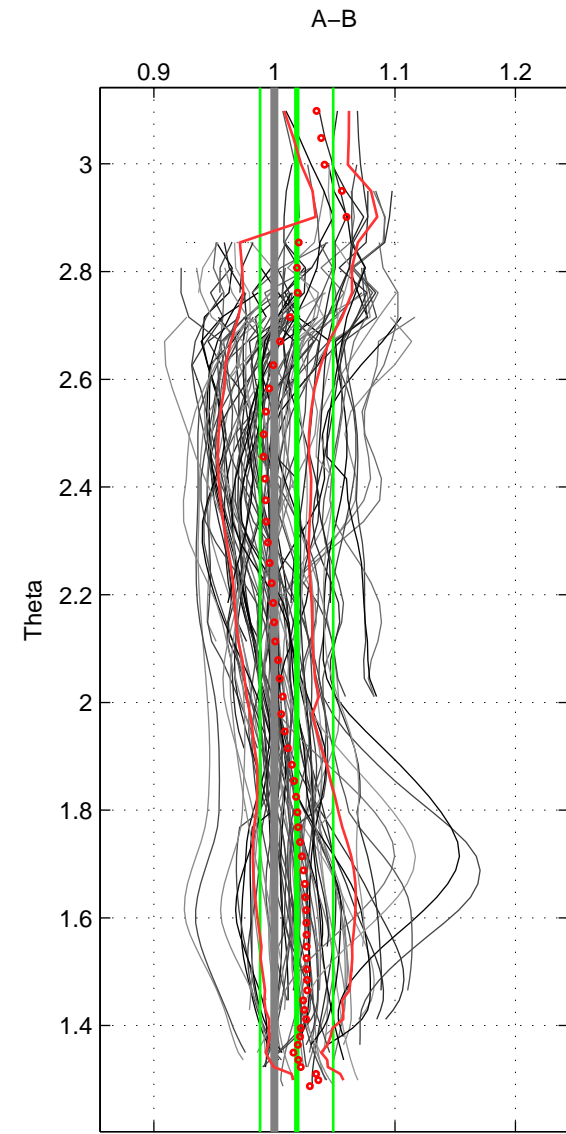

Cruise A (red). Date: Jun 1995 Cruisename: 186-18HU19950607
 Cruise B (blue). Date: Jun 2006 Cruisename: 197-18HU20060524

*** "Favourite" values are means of spaces 1 2 3.

	Offset	O.StDev	Ratio	R.Stdev	Rating
SIGMA:	0.140	0.450	1.010	0.031	5
THETA:	0.272	0.439	1.018	0.030	5
DEPTH:	0.085	0.483	1.006	0.034	5
FAV.:	0.166	0.457	1.011	0.032	5

Profiles of A: 17
 Profiles of B: 17
 Diff profs : 95
 WMoffset (A-B): 0.13977
 WMoffset stdev: 0.44967
 WMratio (A/B): 1.0097
 WMratio stdev: 0.030906

Quality (1-5): 5

Profiles of A: 17
 Profiles of B: 17
 Diff profs : 90
 WMoffset (A-B): 0.27237
 WMoffset stdev: 0.43885
 WMratio (A/B): 1.0185
 WMratio stdev: 0.030313

Quality (1-5): 5

Profiles of A: 17
 Profiles of B: 17
 Diff profs : 95
 WMoffset (A-B): 0.08453
 WMoffset stdev: 0.48333
 WMratio (A/B): 1.0061
 WMratio stdev: 0.033787

Quality (1-5): 5