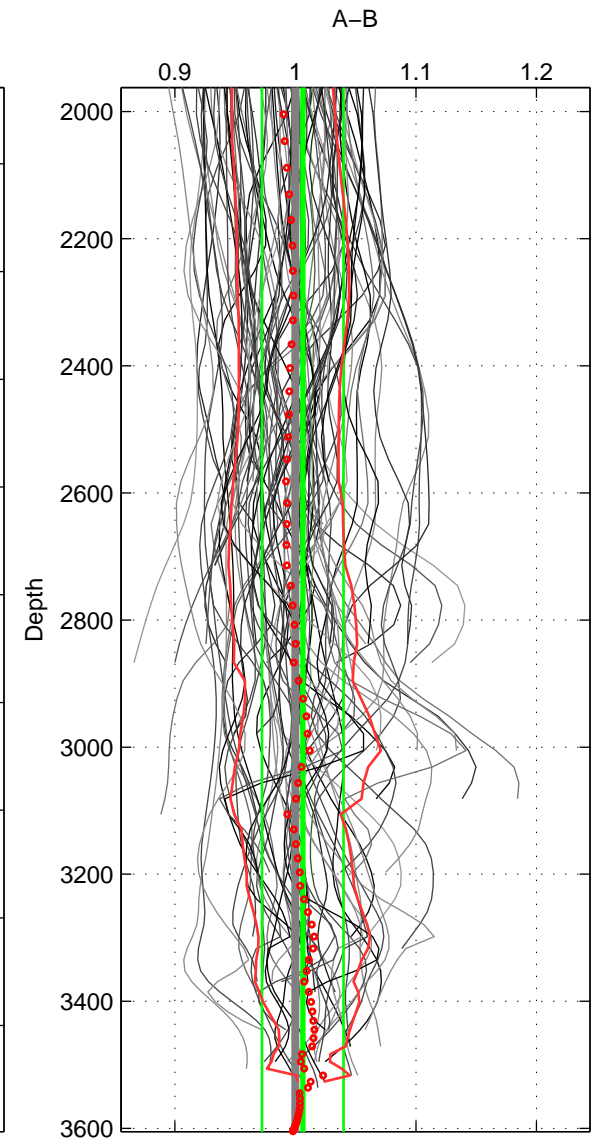

Cruise A (red). Date: Jun 1995 Cruisename: 186-18HU19950607
 Cruise B (blue). Date: Jun 2006 Cruisename: 197-18HU20060524

*** "Favourite" values are means of spaces 1 2 3.

	Offset	O.StDev	Ratio	R.Stdev	Rating
SIGMA:	0.140	0.450	1.010	0.031	5
THETA:	0.272	0.439	1.018	0.030	5
DEPTH:	0.085	0.483	1.006	0.034	5
FAV.:	0.166	0.457	1.011	0.032	5

Profiles of A: 17
 Profiles of B: 17
 Diff profs : 95
 WMoffset (A-B): 0.13977
 WMoffset stdev: 0.44967
 WMratio (A/B): 1.0097
 WMratio stdev: 0.030906

Quality (1-5): 5

Profiles of A: 17
 Profiles of B: 17
 Diff profs : 90
 WMoffset (A-B): 0.27237
 WMoffset stdev: 0.43885
 WMratio (A/B): 1.0185
 WMratio stdev: 0.030313

Quality (1-5): 5

Profiles of A: 17
 Profiles of B: 17
 Diff profs : 95
 WMoffset (A-B): 0.08453
 WMoffset stdev: 0.48333
 WMratio (A/B): 1.0061
 WMratio stdev: 0.033787

Quality (1-5): 5