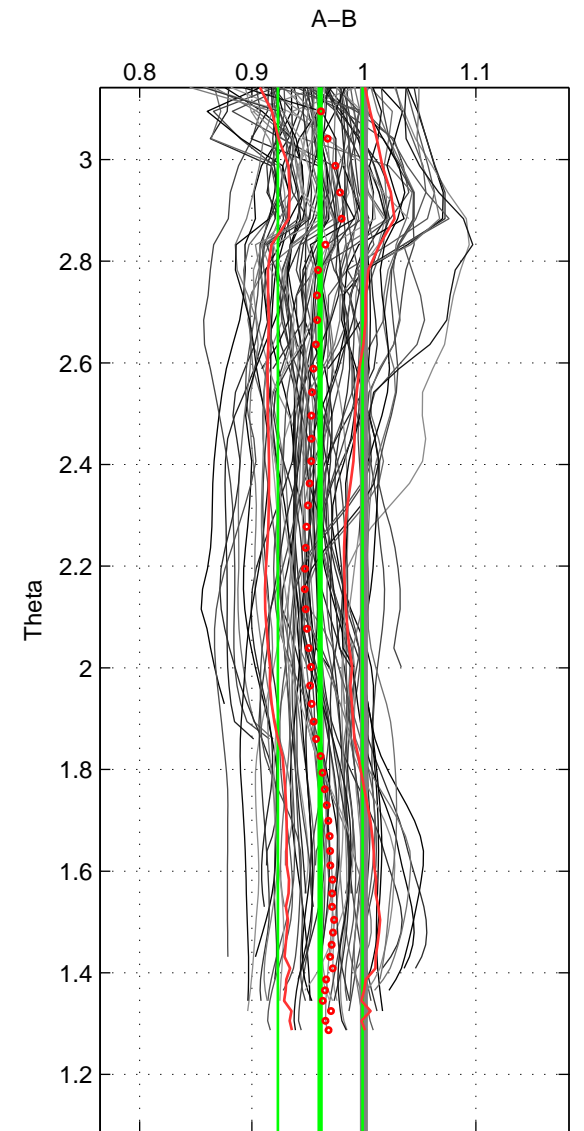

Cruise A (red). Date: May 2000 Cruisename: 191-18HU20000520  
 Cruise B (blue). Date: Jun 2006 Cruisename: 197-18HU20060524

\*\*\* "Favourite" values are means of spaces 1 2 3.

	Offset	O.StDev	Ratio	R.Stdev	Rating
SIGMA:	-0.666	0.571	0.956	0.038	5
THETA:	-0.581	0.566	0.961	0.038	5
DEPTH:	-0.797	0.638	0.947	0.043	5
FAV. :	-0.682	0.592	0.955	0.040	5

Profiles of A: 16  
 Profiles of B: 17  
 Diff profs : 90  
 WMoffset (A-B): -0.66614  
 WMoffset stdev: 0.57096  
 WMratio (A/B): 0.95556  
 WMratio stdev: 0.03804

Quality (1-5): 5

Profiles of A: 16  
 Profiles of B: 17  
 Diff profs : 90  
 WMoffset (A-B): -0.58134  
 WMoffset stdev: 0.56612  
 WMratio (A/B): 0.96106  
 WMratio stdev: 0.037768

Quality (1-5): 5

Profiles of A: 16  
 Profiles of B: 17  
 Diff profs : 90  
 WMoffset (A-B): -0.79733  
 WMoffset stdev: 0.63765  
 WMratio (A/B): 0.94721  
 WMratio stdev: 0.043023

Quality (1-5): 5