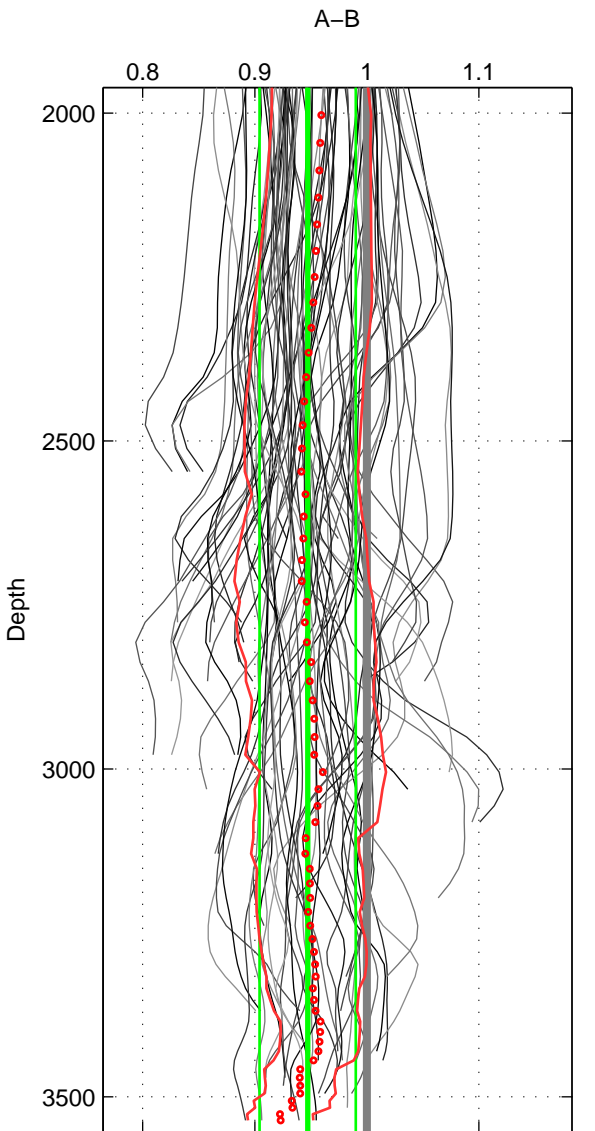

Cruise A (red). Date: May 2000 Cruisename: 191-18HU20000520  
 Cruise B (blue). Date: Jun 2006 Cruisename: 197-18HU20060524

\*\*\* "Favourite" values are means of spaces 1 2 3.

	Offset	O.StDev	Ratio	R.Stdev	Rating
SIGMA:	-0.666	0.571	0.956	0.038	5
THETA:	-0.581	0.566	0.961	0.038	5
DEPTH:	-0.797	0.638	0.947	0.043	5
FAV. :	-0.682	0.592	0.955	0.040	5

Profiles of A: 16  
 Profiles of B: 17  
 Diff profs : 90  
 WMoffset (A-B): -0.66614  
 WMoffset stdev: 0.57096  
 WMratio (A/B): 0.95556  
 WMratio stdev: 0.03804

Quality (1-5): 5

Profiles of A: 16  
 Profiles of B: 17  
 Diff profs : 90  
 WMoffset (A-B): -0.58134  
 WMoffset stdev: 0.56612  
 WMratio (A/B): 0.96106  
 WMratio stdev: 0.037768

Quality (1-5): 5

Profiles of A: 16  
 Profiles of B: 17  
 Diff profs : 90  
 WMoffset (A-B): -0.79733  
 WMoffset stdev: 0.63765  
 WMratio (A/B): 0.94721  
 WMratio stdev: 0.043023

Quality (1-5): 5