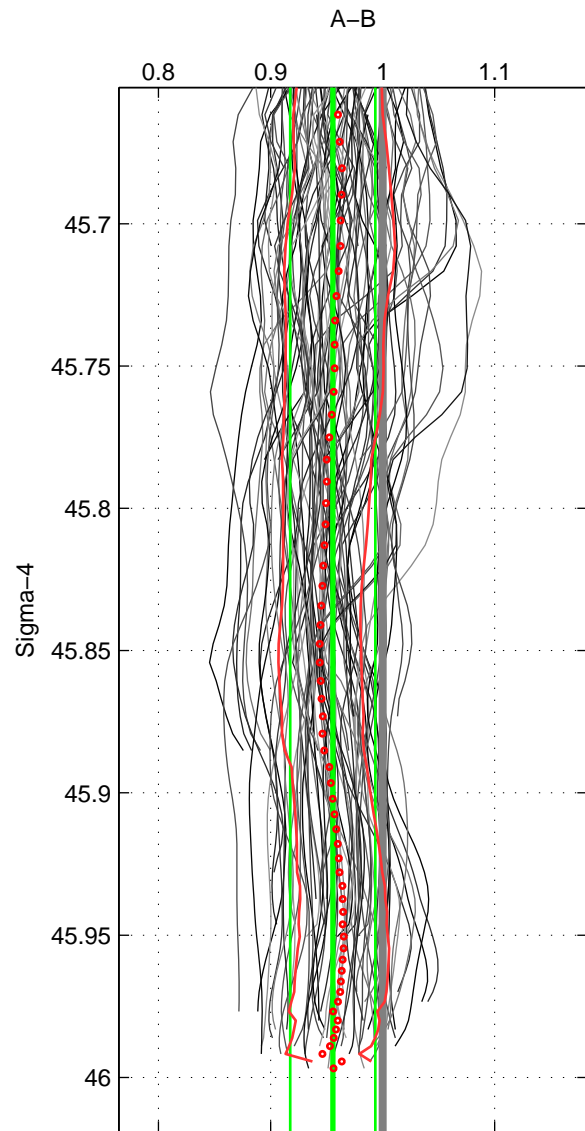

Cruise A (red). Date: May 2000 Cruisename: 191-18HU20000520  
 Cruise B (blue). Date: Jun 2006 Cruisename: 197-18HU20060524

\*\*\* "Favourite" values are means of spaces 1 2 3.

	Offset	O.StDev	Ratio	R.Stdev	Rating
SIGMA:	-0.666	0.571	0.956	0.038	5
THETA:	-0.581	0.566	0.961	0.038	5
DEPTH:	-0.797	0.638	0.947	0.043	5
FAV. :	-0.682	0.592	0.955	0.040	5

Profiles of A: 16  
 Profiles of B: 17  
 Diff profs : 90  
 WMoffset (A-B): -0.66614  
 WMoffset stdev: 0.57096  
 WMratio (A/B): 0.95556  
 WMratio stdev: 0.03804

Quality (1-5): 5

Profiles of A: 16  
 Profiles of B: 17  
 Diff profs : 90  
 WMoffset (A-B): -0.58134  
 WMoffset stdev: 0.56612  
 WMratio (A/B): 0.96106  
 WMratio stdev: 0.037768

Quality (1-5): 5

Profiles of A: 16  
 Profiles of B: 17  
 Diff profs : 90  
 WMoffset (A-B): -0.79733  
 WMoffset stdev: 0.63765  
 WMratio (A/B): 0.94721  
 WMratio stdev: 0.043023

Quality (1-5): 5