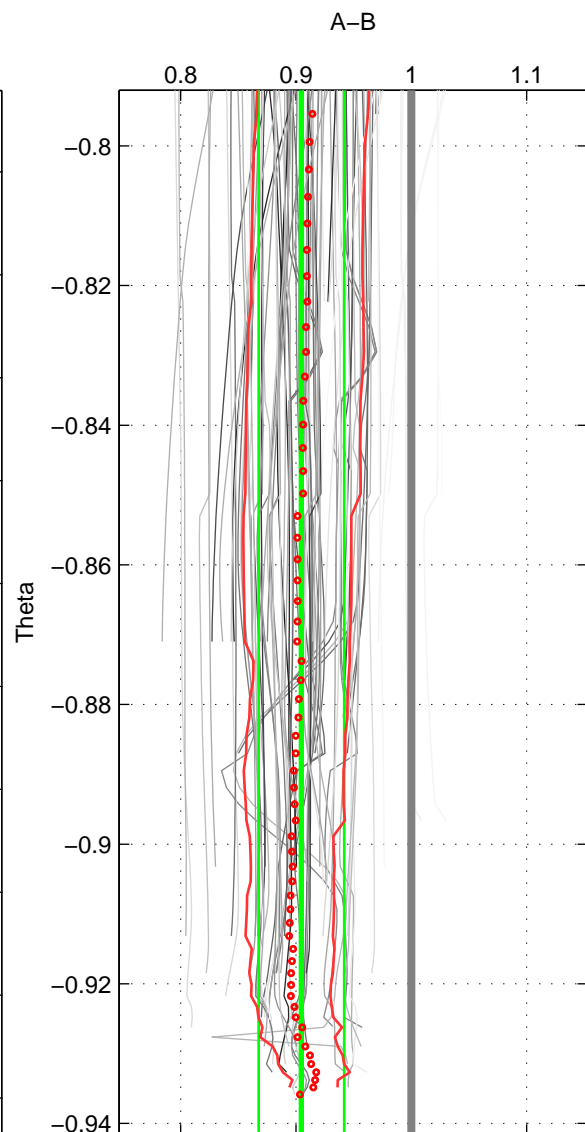

Cruise A (red). Date: Sep 1993 Cruisename: 3-06AQ19930806  
 Cruise B (blue). Date: Aug 2007 Cruisename: 6-06AQ20070728

\*\*\* "Favourite" values are means of spaces 1 2.

	Offset	O.StDev	Ratio	R.Stdev	Rating
SIGMA:	-1.145	0.662	0.917	0.047	4
THETA:	-1.396	0.548	0.905	0.037	4
DEPTH:	-1.230	0.452	0.916	0.031	3
FAV. :	-1.270	0.605	0.911	0.042	4

Profiles of A: 15  
 Profiles of B: 15  
 Diff profs : 87  
 WMoffset (A-B): -1.1446  
 WMoffset stdev: 0.66185  
 WMratio (A/B): 0.91705  
 WMratio stdev: 0.047145

Quality (1-5): 4

Profiles of A: 16  
 Profiles of B: 15  
 Diff profs : 95  
 WMoffset (A-B): -1.3959  
 WMoffset stdev: 0.54806  
 WMratio (A/B): 0.90465  
 WMratio stdev: 0.037134

Quality (1-5): 4

Profiles of A: 15  
 Profiles of B: 15  
 Diff profs : 87  
 WMoffset (A-B): -1.23  
 WMoffset stdev: 0.45164  
 WMratio (A/B): 0.91605  
 WMratio stdev: 0.030581

Quality (1-5): 3