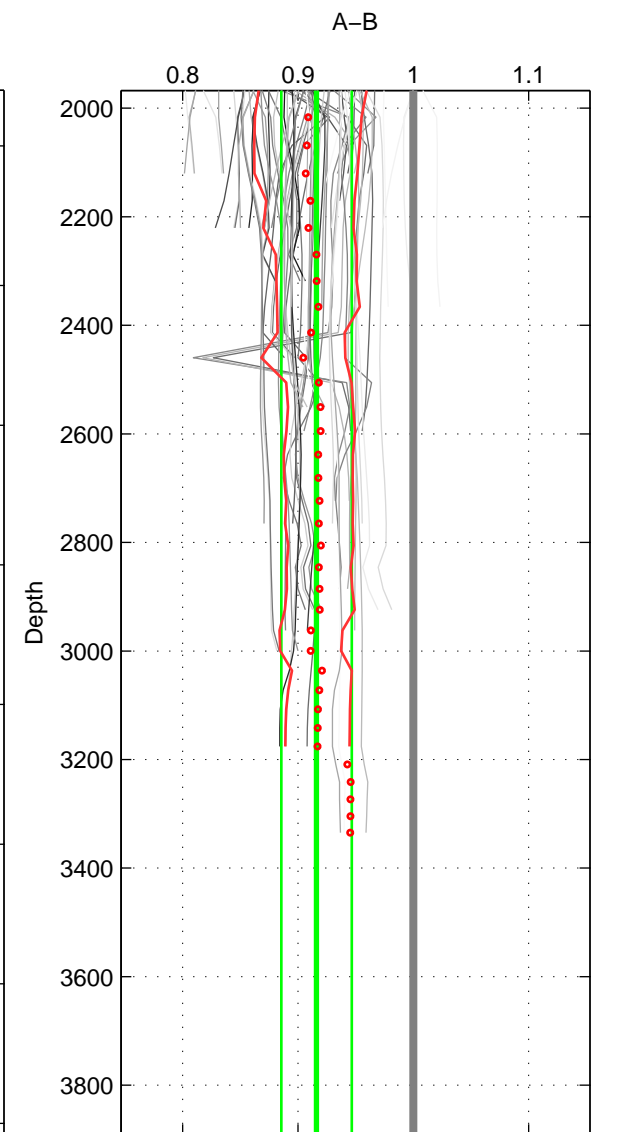

Cruise A (red). Date: Sep 1993 Cruisename: 3-06AQ19930806  
 Cruise B (blue). Date: Aug 2007 Cruisename: 6-06AQ20070728

\*\*\* "Favourite" values are means of spaces 1 2.

	Offset	O.StDev	Ratio	R.Stdev	Rating
SIGMA:	-1.145	0.662	0.917	0.047	4
THETA:	-1.396	0.548	0.905	0.037	4
DEPTH:	-1.230	0.452	0.916	0.031	3
FAV. :	-1.270	0.605	0.911	0.042	4

Profiles of A: 15  
 Profiles of B: 15  
 Diff profs : 87  
 WMoffset (A-B): -1.1446  
 WMoffset stdev: 0.66185  
 WMratio (A/B): 0.91705  
 WMratio stdev: 0.047145

Quality (1-5): 4

Profiles of A: 16  
 Profiles of B: 15  
 Diff profs : 95  
 WMoffset (A-B): -1.3959  
 WMoffset stdev: 0.54806  
 WMratio (A/B): 0.90465  
 WMratio stdev: 0.037134

Quality (1-5): 4

Profiles of A: 15  
 Profiles of B: 15  
 Diff profs : 87  
 WMoffset (A-B): -1.23  
 WMoffset stdev: 0.45164  
 WMratio (A/B): 0.91605  
 WMratio stdev: 0.030581

Quality (1-5): 3