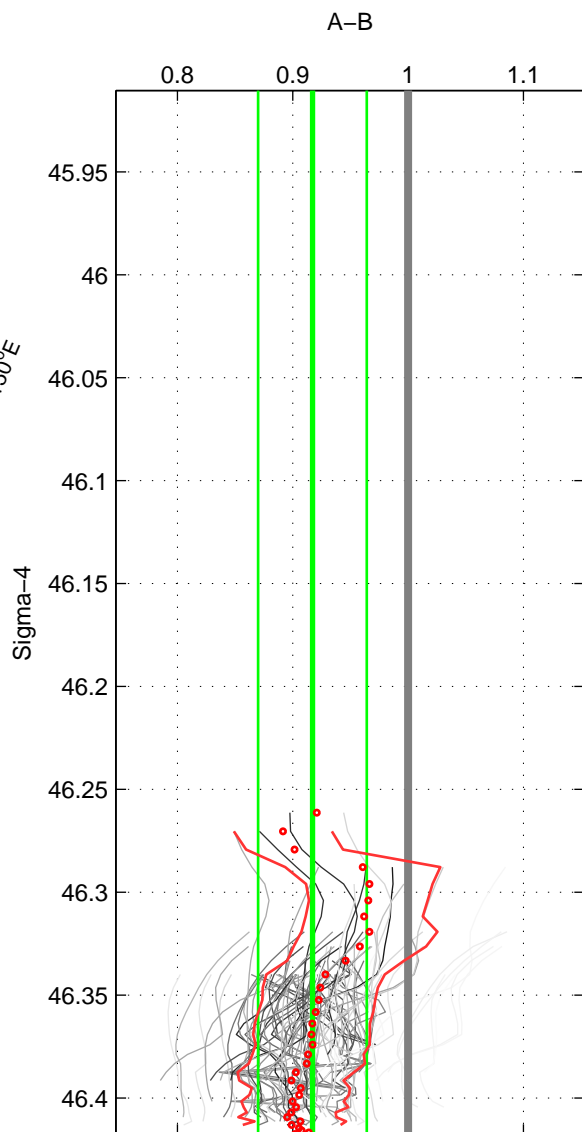

Cruise A (red). Date: Sep 1993 Cruisename: 3-06AQ19930806  
 Cruise B (blue). Date: Aug 2007 Cruisename: 6-06AQ20070728

\*\*\* "Favourite" values are means of spaces 1 2.

	Offset	O.StDev	Ratio	R.Stdev	Rating
SIGMA:	-1.145	0.662	0.917	0.047	4
THETA:	-1.396	0.548	0.905	0.037	4
DEPTH:	-1.230	0.452	0.916	0.031	3
FAV. :	-1.270	0.605	0.911	0.042	4

Profiles of A: 15  
 Profiles of B: 15  
 Diff profs : 87  
 WMoffset (A-B): -1.1446  
 WMoffset stdev: 0.66185  
 WMratio (A/B): 0.91705  
 WMratio stdev: 0.047145

Quality (1-5): 4

Profiles of A: 16  
 Profiles of B: 15  
 Diff profs : 95  
 WMoffset (A-B): -1.3959  
 WMoffset stdev: 0.54806  
 WMratio (A/B): 0.90465  
 WMratio stdev: 0.037134

Quality (1-5): 4

Profiles of A: 15  
 Profiles of B: 15  
 Diff profs : 87  
 WMoffset (A-B): -1.23  
 WMoffset stdev: 0.45164  
 WMratio (A/B): 0.91605  
 WMratio stdev: 0.030581

Quality (1-5): 3