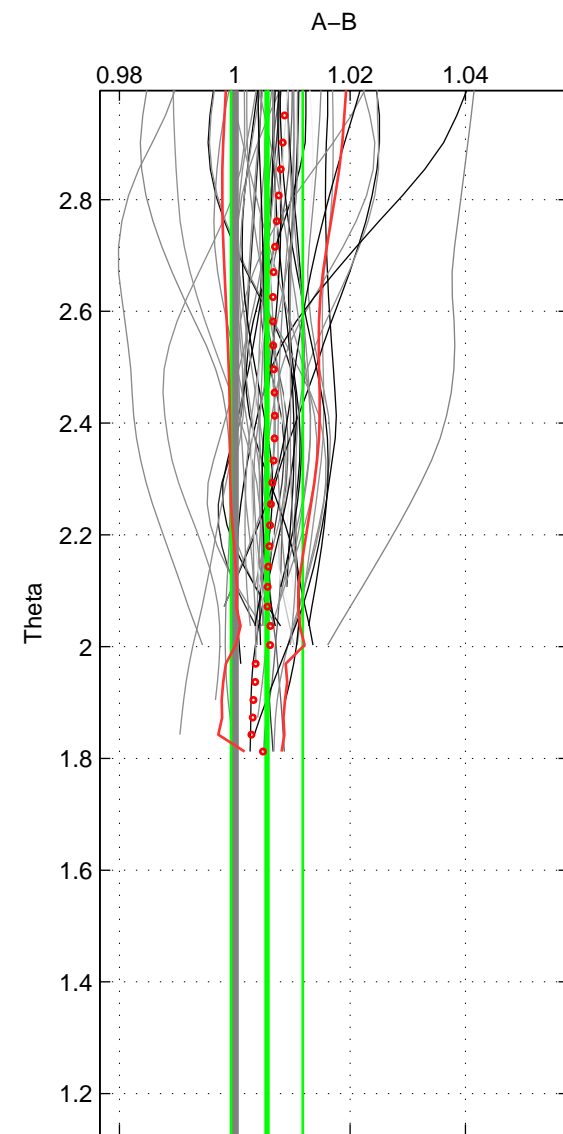

Cruise A (red). Date: Apr 2006 Cruisename: 671-49UF20060418

Cruise B (blue). Date: Feb 2008 Cruisename: 717-49UP20080122

\*\*\* "Favourite" values are means of spaces 1 2.

	Offset	O.StDev	Ratio	R.Stdev	Rating
SIGMA:	0.235	0.227	1.006	0.006	5
THETA:	0.216	0.242	1.006	0.006	5
DEPTH:	0.271	0.022	1.007	0.001	3
FAV.:	0.225	0.234	1.006	0.006	5

Profiles of A: 32  
 Profiles of B: 17  
 Diff profs : 51  
 WMoffset (A-B): 0.23527  
 WMoffset stdev: 0.22666  
 WMratio (A/B): 1.0061  
 WMratio stdev: 0.0058457

Quality (1-5): 5

Profiles of A: 32  
 Profiles of B: 17  
 Diff profs : 51  
 WMoffset (A-B): 0.21561  
 WMoffset stdev: 0.24155  
 WMratio (A/B): 1.0056  
 WMratio stdev: 0.0062112

Quality (1-5): 5

Profiles of A: 32  
 Profiles of B: 17  
 Diff profs : 51  
 WMoffset (A-B): 0.27123  
 WMoffset stdev: 0.021832  
 WMratio (A/B): 1.007  
 WMratio stdev: 0.00050539

Quality (1-5): 3

Please note that statistics are bad.