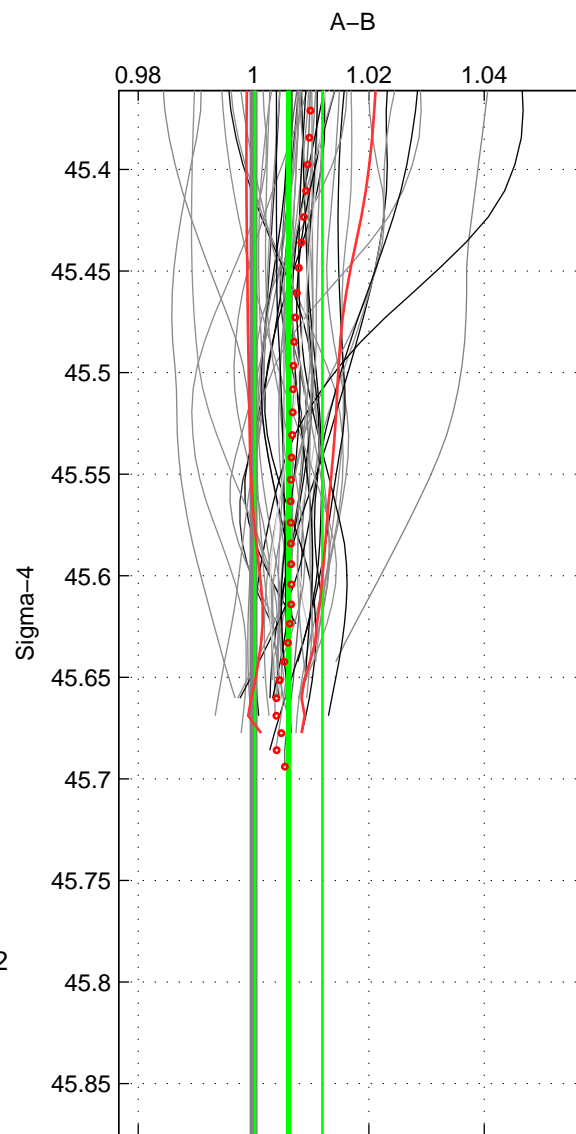

Cruise A (red). Date: Apr 2006 Cruisename: 671-49UF20060418

Cruise B (blue). Date: Feb 2008 Cruisename: 717-49UP20080122

\*\*\* "Favourite" values are means of spaces 1 2.

	Offset	O.StDev	Ratio	R.Stdev	Rating
SIGMA:	0.235	0.227	1.006	0.006	5
THETA:	0.216	0.242	1.006	0.006	5
DEPTH:	0.271	0.022	1.007	0.001	3
FAV.:	0.225	0.234	1.006	0.006	5

Profiles of A: 32  
 Profiles of B: 17  
 Diff profs : 51  
 WMoffset (A-B): 0.23527  
 WMoffset stdev: 0.22666  
 WMratio (A/B): 1.0061  
 WMratio stdev: 0.0058457

Quality (1-5): 5

Profiles of A: 32  
 Profiles of B: 17  
 Diff profs : 51  
 WMoffset (A-B): 0.21561  
 WMoffset stdev: 0.24155  
 WMratio (A/B): 1.0056  
 WMratio stdev: 0.0062112

Quality (1-5): 5

Profiles of A: 32  
 Profiles of B: 17  
 Diff profs : 51  
 WMoffset (A-B): 0.27123  
 WMoffset stdev: 0.021832  
 WMratio (A/B): 1.007  
 WMratio stdev: 0.00050539

Quality (1-5): 3

Please note that statistics are bad.