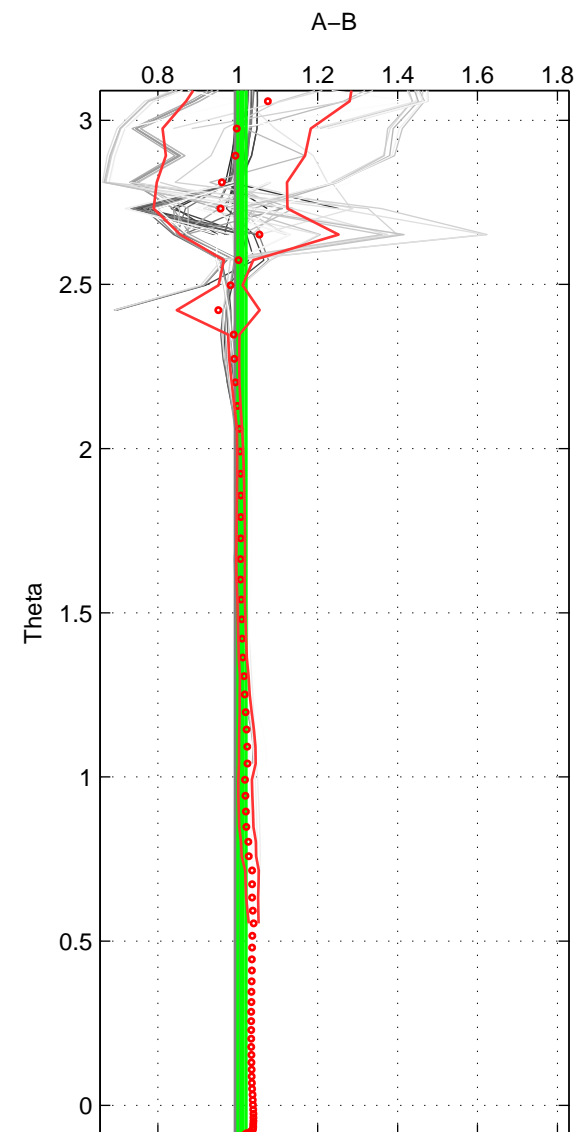

Cruise A (red). Date: Oct 2011 Cruisename: 257-33RO20110926

Cruise B (blue). Date: Apr 1995 Cruisename: 320-74JC19950320

*** "Favourite" values are means of spaces 1 2 3.

	Offset	O.StDev	Ratio	R.Stdev	Rating
SIGMA:	0.277	0.321	1.013	0.014	5
THETA:	0.231	0.259	1.011	0.011	5
DEPTH:	-0.198	0.478	0.991	0.022	5
FAV.:	0.103	0.353	1.005	0.016	5

Profiles of A: 8
 Profiles of B: 9
 Diff profs: 52
 WMoffset (A-B): 0.27669
 WMoffset stdev: 0.32071
 WMratio (A/B): 1.0131
 WMratio stdev: 0.013974

Quality (1-5): 5

Profiles of A: 9
 Profiles of B: 9
 Diff profs: 60
 WMoffset (A-B): 0.23052
 WMoffset stdev: 0.2589
 WMratio (A/B): 1.0106
 WMratio stdev: 0.01108

Quality (1-5): 5

Profiles of A: 9
 Profiles of B: 9
 Diff profs: 60
 WMoffset (A-B): -0.19754
 WMoffset stdev: 0.47826
 WMratio (A/B): 0.99123
 WMratio stdev: 0.022309

Quality (1-5): 5