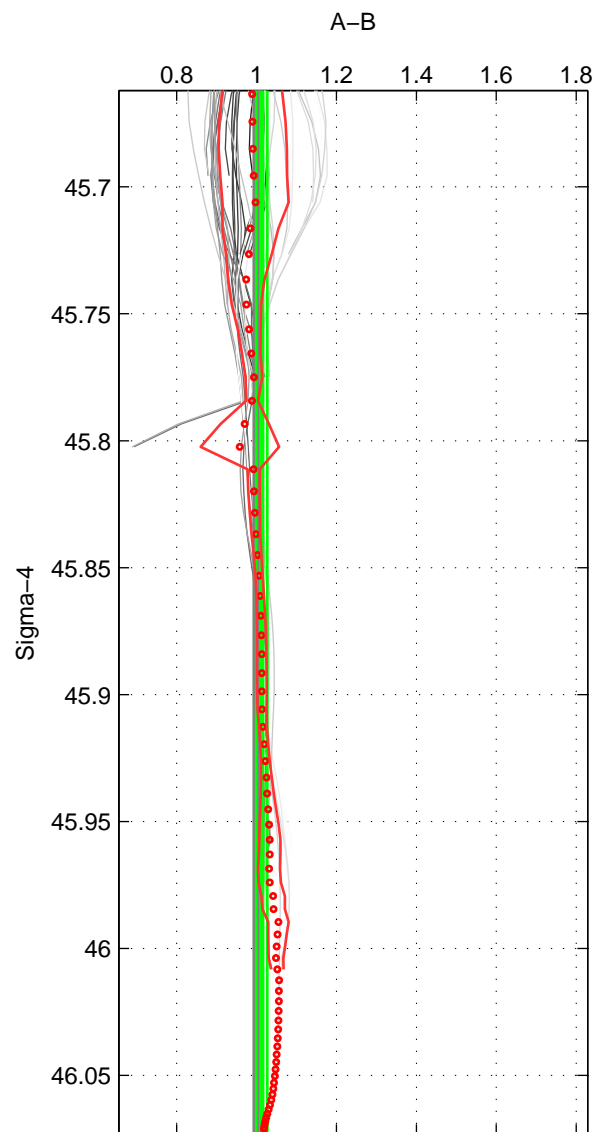

Cruise A (red). Date: Oct 2011 Cruisename: 257-33RO20110926

Cruise B (blue). Date: Apr 1995 Cruisename: 320-74JC19950320

*** "Favourite" values are means of spaces 1 2 3.

	Offset	O.StDev	Ratio	R.Stdev	Rating
SIGMA:	0.277	0.321	1.013	0.014	5
THETA:	0.231	0.259	1.011	0.011	5
DEPTH:	-0.198	0.478	0.991	0.022	5
FAV.:	0.103	0.353	1.005	0.016	5

Profiles of A: 8
 Profiles of B: 9
 Diff profs: 52
 WMoffset (A-B): 0.27669
 WMoffset stdev: 0.32071
 WMratio (A/B): 1.0131
 WMratio stdev: 0.013974

Quality (1-5): 5

Profiles of A: 9
 Profiles of B: 9
 Diff profs: 60
 WMoffset (A-B): 0.23052
 WMoffset stdev: 0.2589
 WMratio (A/B): 1.0106
 WMratio stdev: 0.01108

Quality (1-5): 5

Profiles of A: 9
 Profiles of B: 9
 Diff profs: 60
 WMoffset (A-B): -0.19754
 WMoffset stdev: 0.47826
 WMratio (A/B): 0.99123
 WMratio stdev: 0.022309

Quality (1-5): 5