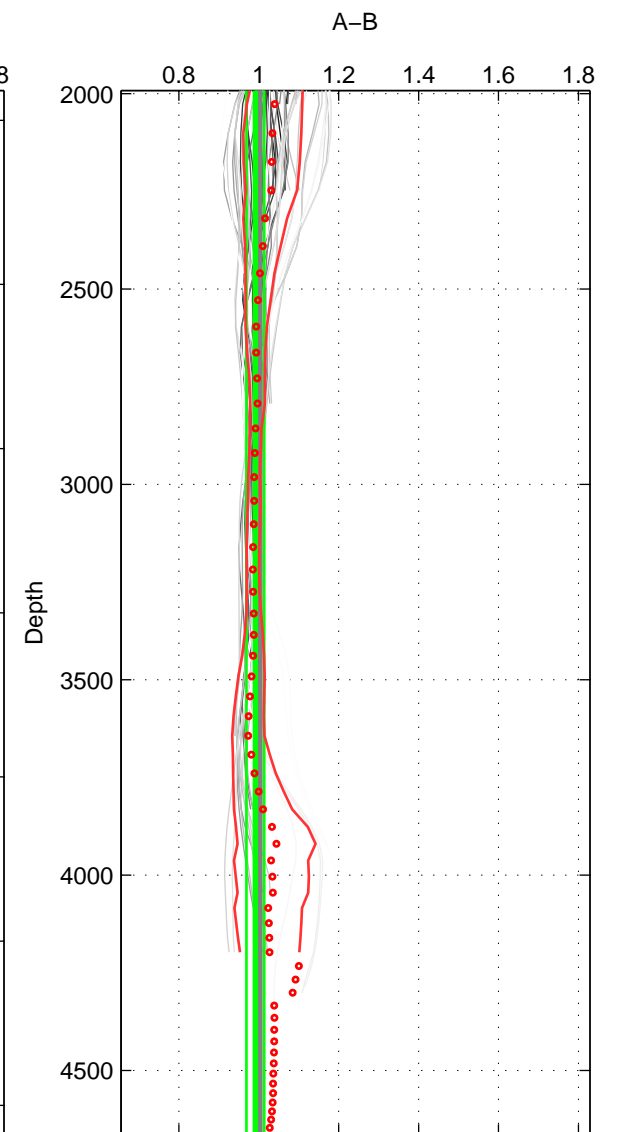

Cruise A (red). Date: Oct 2011 Cruisename: 257-33RO20110926

Cruise B (blue). Date: Apr 1995 Cruisename: 320-74JC19950320

*** "Favourite" values are means of spaces 1 2 3.

	Offset	O.StDev	Ratio	R.Stdev	Rating
SIGMA:	0.277	0.321	1.013	0.014	5
THETA:	0.231	0.259	1.011	0.011	5
DEPTH:	-0.198	0.478	0.991	0.022	5
FAV.:	0.103	0.353	1.005	0.016	5

Profiles of A: 8
 Profiles of B: 9
 Diff profs: 52
 WMoffset (A-B): 0.27669
 WMoffset stdev: 0.32071
 WMratio (A/B): 1.0131
 WMratio stdev: 0.013974

Quality (1-5): 5

Profiles of A: 9
 Profiles of B: 9
 Diff profs: 60
 WMoffset (A-B): 0.23052
 WMoffset stdev: 0.2589
 WMratio (A/B): 1.0106
 WMratio stdev: 0.01108

Quality (1-5): 5

Profiles of A: 9
 Profiles of B: 9
 Diff profs: 60
 WMoffset (A-B): -0.19754
 WMoffset stdev: 0.47826
 WMratio (A/B): 0.99123
 WMratio stdev: 0.022309

Quality (1-5): 5