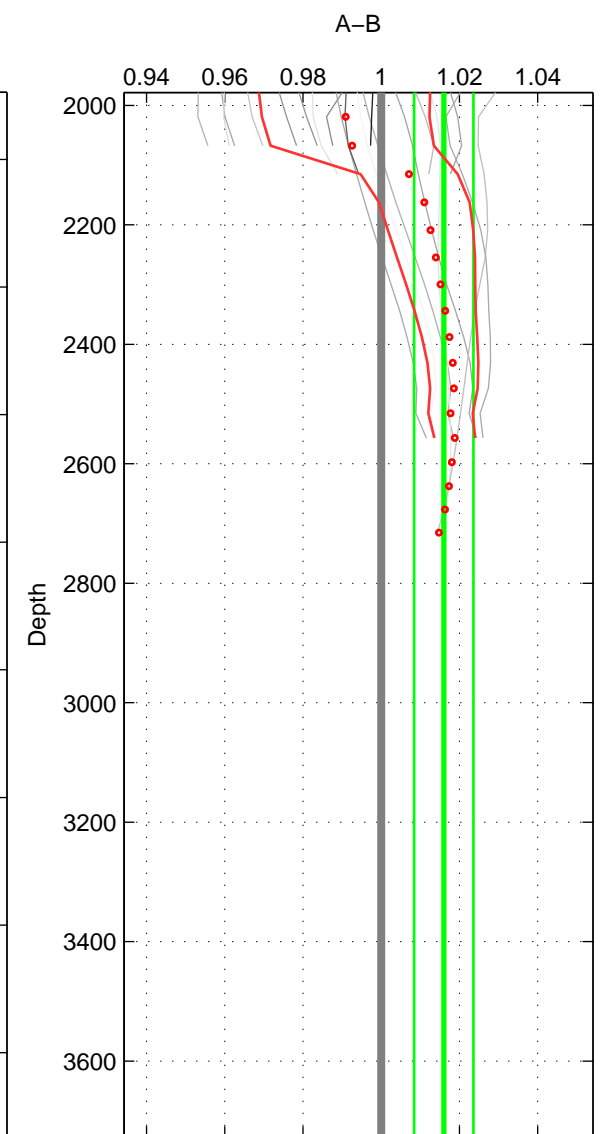

Cruise A (red). Date: Sep 1991 Cruisename: 106-77DN19910726  
 Cruise B (blue). Date: May 2002 Cruisename: 108-77DN20020420

\*\*\* "Favourite" values are means of spaces 1 2.

	Offset	O.StDev	Ratio	R.Stdev	Rating
SIGMA:	0.139	0.158	1.010	0.011	4
THETA:	0.078	0.190	1.005	0.013	4
DEPTH:	0.234	0.110	1.016	0.008	3
FAV.:	0.108	0.174	1.007	0.012	4

Profiles of A: 8  
 Profiles of B: 3  
 Diff profs : 19  
 WMoffset (A-B): 0.13909  
 WMoffset stdev: 0.15767  
 WMratio (A/B): 1.0095  
 WMratio stdev: 0.010815

Quality (1-5): 4

Profiles of A: 8  
 Profiles of B: 3  
 Diff profs : 19  
 WMoffset (A-B): 0.077788  
 WMoffset stdev: 0.18971  
 WMratio (A/B): 1.0053  
 WMratio stdev: 0.012969

Quality (1-5): 4

Profiles of A: 8  
 Profiles of B: 3  
 Diff profs : 19  
 WMoffset (A-B): 0.23394  
 WMoffset stdev: 0.11029  
 WMratio (A/B): 1.016  
 WMratio stdev: 0.0075802

Quality (1-5): 3