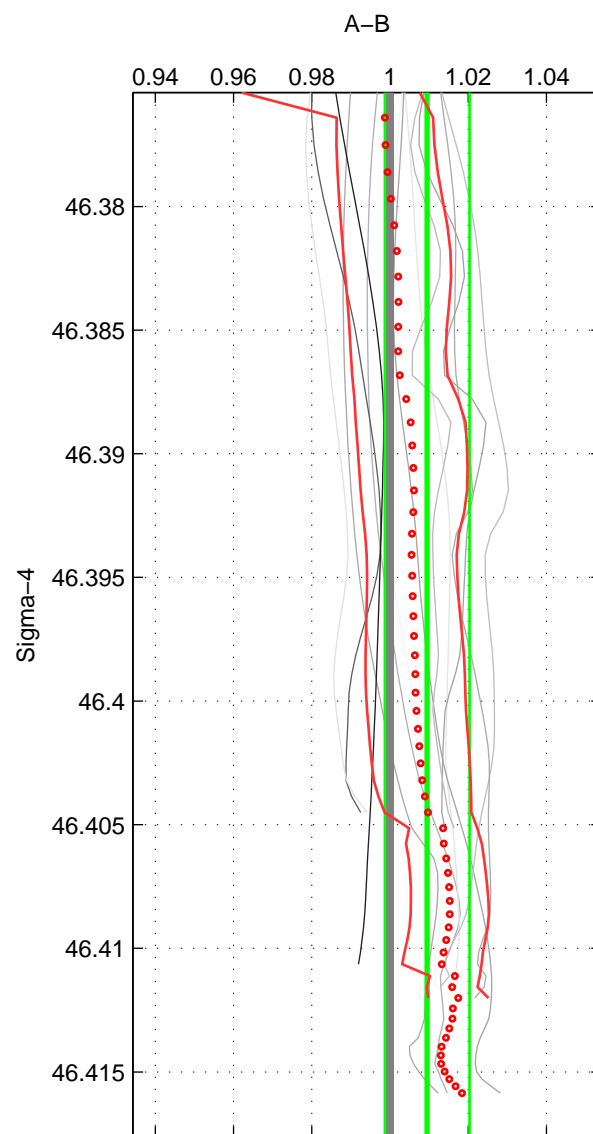

Cruise A (red). Date: Sep 1991 Cruisename: 106-77DN19910726  
 Cruise B (blue). Date: May 2002 Cruisename: 108-77DN20020420

\*\*\* "Favourite" values are means of spaces 1 2.

	Offset	O.StDev	Ratio	R.Stdev	Rating
SIGMA:	0.139	0.158	1.010	0.011	4
THETA:	0.078	0.190	1.005	0.013	4
DEPTH:	0.234	0.110	1.016	0.008	3
FAV.:	0.108	0.174	1.007	0.012	4

Profiles of A: 8  
 Profiles of B: 3  
 Diff profs : 19  
 WMoffset (A-B): 0.13909  
 WMoffset stdev: 0.15767  
 WMratio (A/B): 1.0095  
 WMratio stdev: 0.010815

Quality (1-5): 4

Profiles of A: 8  
 Profiles of B: 3  
 Diff profs : 19  
 WMoffset (A-B): 0.077788  
 WMoffset stdev: 0.18971  
 WMratio (A/B): 1.0053  
 WMratio stdev: 0.012969

Quality (1-5): 4

Profiles of A: 8  
 Profiles of B: 3  
 Diff profs : 19  
 WMoffset (A-B): 0.23394  
 WMoffset stdev: 0.11029  
 WMratio (A/B): 1.016  
 WMratio stdev: 0.0075802

Quality (1-5): 3