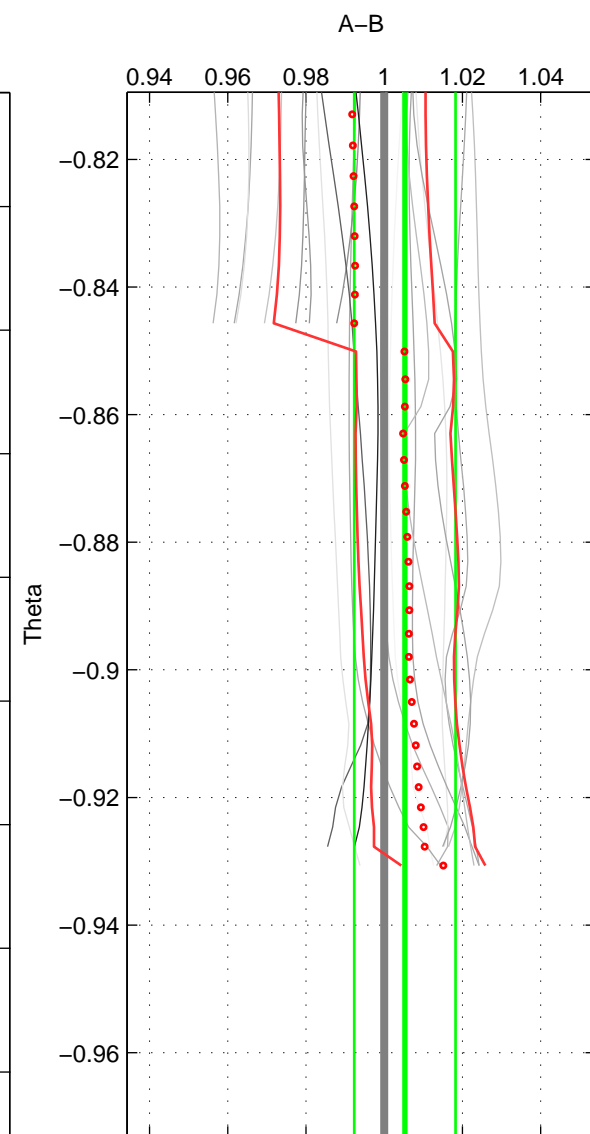

Cruise A (red). Date: Sep 1991 Cruisename: 106-77DN19910726  
 Cruise B (blue). Date: May 2002 Cruisename: 108-77DN20020420

\*\*\* "Favourite" values are means of spaces 1 2.

	Offset	O.StDev	Ratio	R.Stdev	Rating
SIGMA:	0.139	0.158	1.010	0.011	4
THETA:	0.078	0.190	1.005	0.013	4
DEPTH:	0.234	0.110	1.016	0.008	3
FAV.:	0.108	0.174	1.007	0.012	4

Profiles of A: 8  
 Profiles of B: 3  
 Diff profs : 19  
 WMoffset (A-B): 0.13909  
 WMoffset stdev: 0.15767  
 WMratio (A/B): 1.0095  
 WMratio stdev: 0.010815

Quality (1-5): 4

Profiles of A: 8  
 Profiles of B: 3  
 Diff profs : 19  
 WMoffset (A-B): 0.077788  
 WMoffset stdev: 0.18971  
 WMratio (A/B): 1.0053  
 WMratio stdev: 0.012969

Quality (1-5): 4

Profiles of A: 8  
 Profiles of B: 3  
 Diff profs : 19  
 WMoffset (A-B): 0.23394  
 WMoffset stdev: 0.11029  
 WMratio (A/B): 1.016  
 WMratio stdev: 0.0075802

Quality (1-5): 3