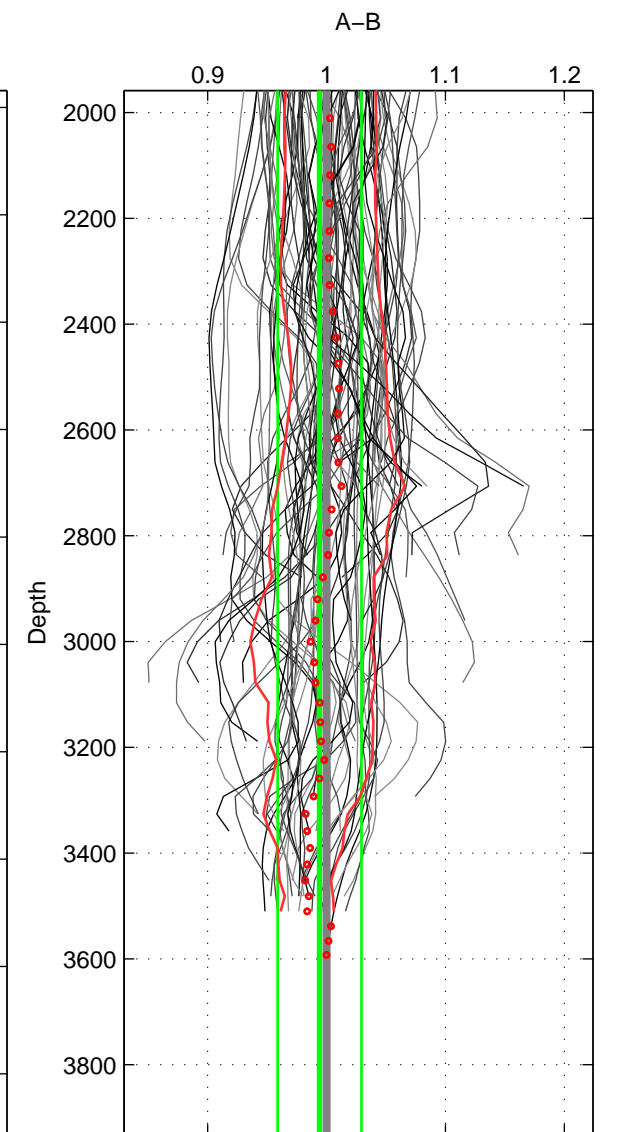

Cruise A (red). Date: Jun 2006 Cruisename: 197-18HU20060524

Cruise B (blue). Date: May 2009 Cruisename: 200-18HU20090517

*** "Favourite" values are means of spaces 1 2 3.

	Offset	O.StDev	Ratio	R.Stdev	Rating
SIGMA:	-0.149	0.299	0.990	0.021	5
THETA:	-0.018	0.415	0.999	0.028	5
DEPTH:	-0.100	0.525	0.994	0.035	5
FAV. :	-0.089	0.413	0.995	0.028	5

Profiles of A: 17
 Profiles of B: 20
 Diff profs : 88
 WMoffset (A-B): -0.14939
 WMoffset stdev: 0.29889
 WMratio (A/B): 0.99028
 WMratio stdev: 0.020853

Quality (1-5): 5

Profiles of A: 17
 Profiles of B: 20
 Diff profs : 88
 WMoffset (A-B): -0.01781
 WMoffset stdev: 0.41462
 WMratio (A/B): 0.99923
 WMratio stdev: 0.027951

Quality (1-5): 5

Profiles of A: 17
 Profiles of B: 20
 Diff profs : 88
 WMoffset (A-B): -0.099732
 WMoffset stdev: 0.52549
 WMratio (A/B): 0.99407
 WMratio stdev: 0.035312

Quality (1-5): 5