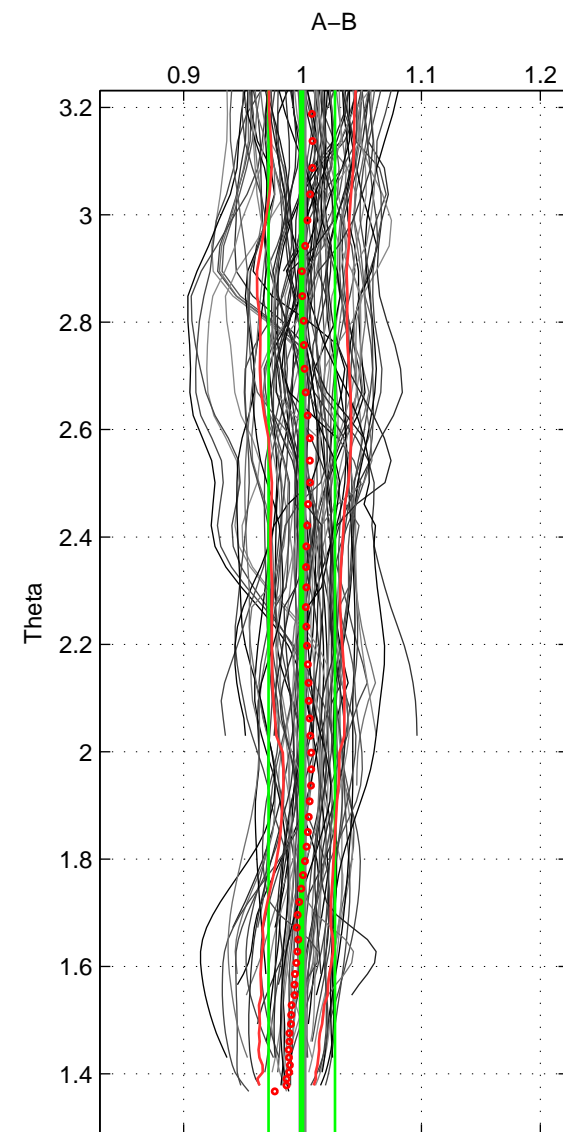

Cruise A (red). Date: Jun 2006 Cruisename: 197-18HU20060524

Cruise B (blue). Date: May 2009 Cruisename: 200-18HU20090517

*** "Favourite" values are means of spaces 1 2 3.

	Offset	O.StDev	Ratio	R.Stdev	Rating
SIGMA:	-0.149	0.299	0.990	0.021	5
THETA:	-0.018	0.415	0.999	0.028	5
DEPTH:	-0.100	0.525	0.994	0.035	5
FAV. :	-0.089	0.413	0.995	0.028	5

Profiles of A: 17
 Profiles of B: 20
 Diff profs : 88
 WMoffset (A-B): -0.14939
 WMoffset stdev: 0.29889
 WMratio (A/B): 0.99028
 WMratio stdev: 0.020853

Quality (1-5): 5

Profiles of A: 17
 Profiles of B: 20
 Diff profs : 88
 WMoffset (A-B): -0.01781
 WMoffset stdev: 0.41462
 WMratio (A/B): 0.99923
 WMratio stdev: 0.027951

Quality (1-5): 5

Profiles of A: 17
 Profiles of B: 20
 Diff profs : 88
 WMoffset (A-B): -0.099732
 WMoffset stdev: 0.52549
 WMratio (A/B): 0.99407
 WMratio stdev: 0.035312

Quality (1-5): 5