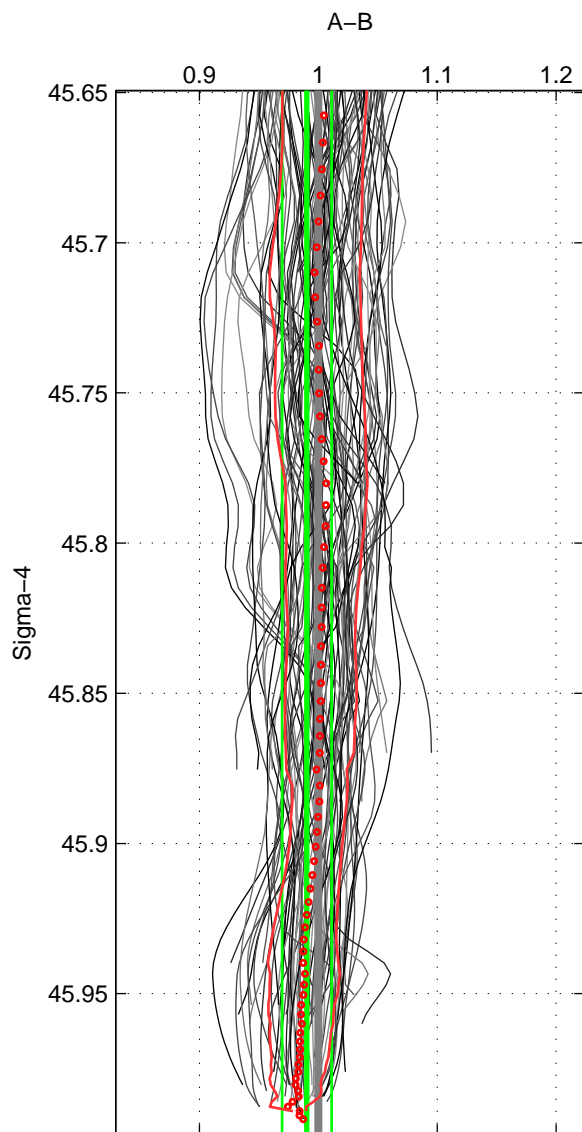

Cruise A (red). Date: Jun 2006 Cruisename: 197-18HU20060524

Cruise B (blue). Date: May 2009 Cruisename: 200-18HU20090517

*** "Favourite" values are means of spaces 1 2 3.

	Offset	O.StDev	Ratio	R.Stdev	Rating
SIGMA:	-0.149	0.299	0.990	0.021	5
THETA:	-0.018	0.415	0.999	0.028	5
DEPTH:	-0.100	0.525	0.994	0.035	5
FAV. :	-0.089	0.413	0.995	0.028	5

Profiles of A: 17
 Profiles of B: 20
 Diff profs : 88
 WMoffset (A-B): -0.14939
 WMoffset stdev: 0.29889
 WMratio (A/B): 0.99028
 WMratio stdev: 0.020853

Quality (1-5): 5

Profiles of A: 17
 Profiles of B: 20
 Diff profs : 88
 WMoffset (A-B): -0.01781
 WMoffset stdev: 0.41462
 WMratio (A/B): 0.99923
 WMratio stdev: 0.027951

Quality (1-5): 5

Profiles of A: 17
 Profiles of B: 20
 Diff profs : 88
 WMoffset (A-B): -0.099732
 WMoffset stdev: 0.52549
 WMratio (A/B): 0.99407
 WMratio stdev: 0.035312

Quality (1-5): 5