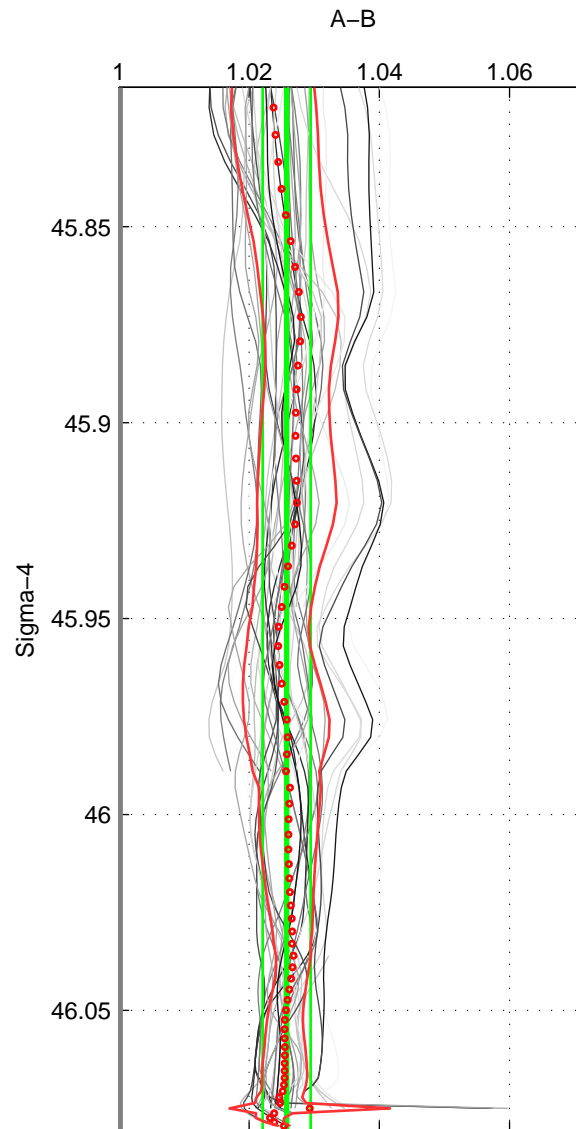

Cruise A (red). Date: Jan 2008 Cruisename: 513-33RO20071215

Cruise B (blue). Date: Mar 1992 Cruisename: 733-90KD19920214

*** "Favourite" values are means of spaces 1 2 3.

	Offset	O.StDev	Ratio	R.Stdev	Rating
SIGMA:	0.823	0.116	1.026	0.004	5
THETA:	0.844	0.122	1.026	0.004	5
DEPTH:	0.796	0.100	1.025	0.003	5
FAV.:	0.821	0.113	1.026	0.004	5

Profiles of A: 9
 Profiles of B: 7
 Diff profs : 39
 WMoffset (A-B): 0.82324
 WMoffset stdev: 0.11591
 WMratio (A/B): 1.0258
 WMratio stdev: 0.0036797

Quality (1-5): 5

Profiles of A: 9
 Profiles of B: 7
 Diff profs : 39
 WMoffset (A-B): 0.84423
 WMoffset stdev: 0.12241
 WMratio (A/B): 1.0265
 WMratio stdev: 0.0038942

Quality (1-5): 5

Profiles of A: 9
 Profiles of B: 7
 Diff profs : 39
 WMoffset (A-B): 0.79586
 WMoffset stdev: 0.099706
 WMratio (A/B): 1.0248
 WMratio stdev: 0.0031216

Quality (1-5): 5