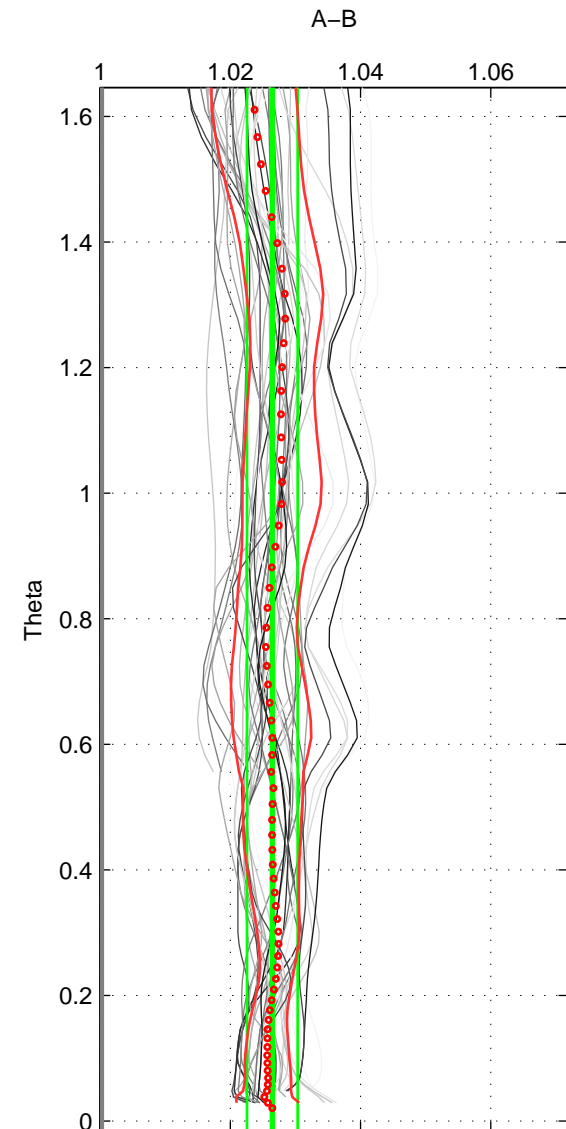

Cruise A (red). Date: Jan 2008 Cruisename: 513-33RO20071215

Cruise B (blue). Date: Mar 1992 Cruisename: 733-90KD19920214

*** "Favourite" values are means of spaces 1 2 3.

	Offset	O.StDev	Ratio	R.Stdev	Rating
SIGMA:	0.823	0.116	1.026	0.004	5
THETA:	0.844	0.122	1.026	0.004	5
DEPTH:	0.796	0.100	1.025	0.003	5
FAV.:	0.821	0.113	1.026	0.004	5

Profiles of A: 9
 Profiles of B: 7
 Diff profs : 39
 WMoffset (A-B): 0.82324
 WMoffset stdev: 0.11591
 WMratio (A/B): 1.0258
 WMratio stdev: 0.0036797

Quality (1-5): 5

Profiles of A: 9
 Profiles of B: 7
 Diff profs : 39
 WMoffset (A-B): 0.84423
 WMoffset stdev: 0.12241
 WMratio (A/B): 1.0265
 WMratio stdev: 0.0038942

Quality (1-5): 5

Profiles of A: 9
 Profiles of B: 7
 Diff profs : 39
 WMoffset (A-B): 0.79586
 WMoffset stdev: 0.099706
 WMratio (A/B): 1.0248
 WMratio stdev: 0.0031216

Quality (1-5): 5