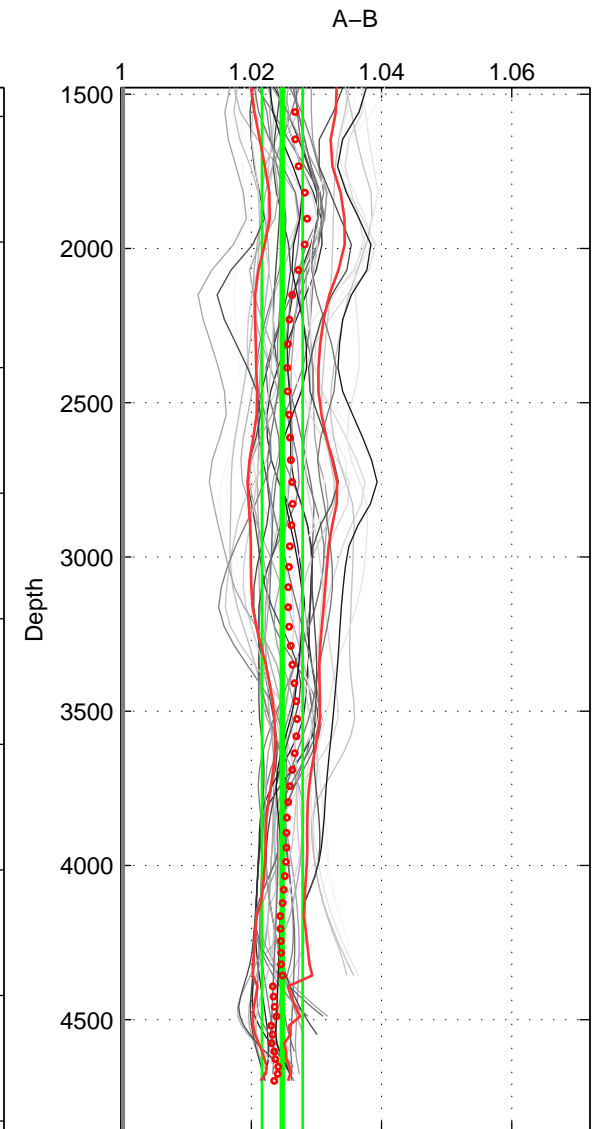

Cruise A (red). Date: Jan 2008 Cruisename: 513-33RO20071215

Cruise B (blue). Date: Mar 1992 Cruisename: 733-90KD19920214

*** "Favourite" values are means of spaces 1 2 3.

	Offset	O.StDev	Ratio	R.Stdev	Rating
SIGMA:	0.823	0.116	1.026	0.004	5
THETA:	0.844	0.122	1.026	0.004	5
DEPTH:	0.796	0.100	1.025	0.003	5
FAV.:	0.821	0.113	1.026	0.004	5

Profiles of A: 9
 Profiles of B: 7
 Diff profs : 39
 WMoffset (A-B): 0.82324
 WMoffset stdev: 0.11591
 WMratio (A/B): 1.0258
 WMratio stdev: 0.0036797

Quality (1-5): 5

Profiles of A: 9
 Profiles of B: 7
 Diff profs : 39
 WMoffset (A-B): 0.84423
 WMoffset stdev: 0.12241
 WMratio (A/B): 1.0265
 WMratio stdev: 0.0038942

Quality (1-5): 5

Profiles of A: 9
 Profiles of B: 7
 Diff profs : 39
 WMoffset (A-B): 0.79586
 WMoffset stdev: 0.099706
 WMratio (A/B): 1.0248
 WMratio stdev: 0.0031216

Quality (1-5): 5