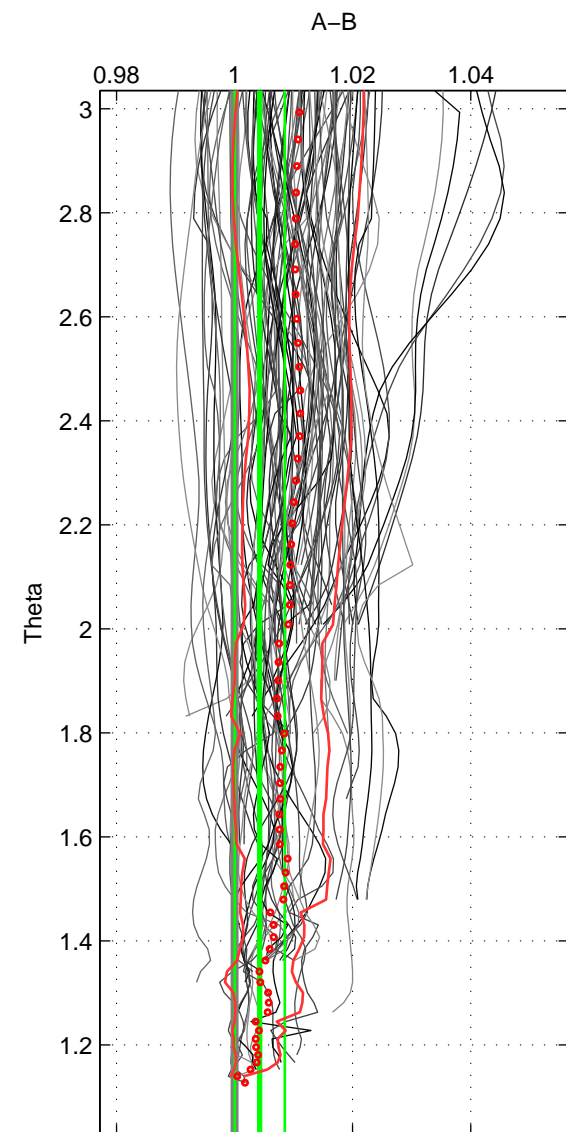

Cruise A (red). Date: Jul 1994 Cruisename: 624-49RY19940707

Cruise B (blue). Date: Feb 2008 Cruisename: 717-49UP20080122

*** "Favourite" values are means of spaces 1 2.

	Offset	O.StDev	Ratio	R.Stdev	Rating
SIGMA:	0.182	0.186	1.005	0.005	5
THETA:	0.152	0.151	1.004	0.004	5
DEPTH:	0.126	0.118	1.004	0.003	4
FAV.:	0.167	0.169	1.005	0.005	5

Profiles of A: 79
 Profiles of B: 17
 Diff profs : 93
 WMoffset (A-B): 0.18175
 WMoffset stdev: 0.18647
 WMratio (A/B): 1.005
 WMratio stdev: 0.0051465

Quality (1-5): 5

Profiles of A: 79
 Profiles of B: 17
 Diff profs : 93
 WMoffset (A-B): 0.15217
 WMoffset stdev: 0.15118
 WMratio (A/B): 1.0043
 WMratio stdev: 0.0042259

Quality (1-5): 5

Profiles of A: 79
 Profiles of B: 17
 Diff profs : 93
 WMoffset (A-B): 0.12621
 WMoffset stdev: 0.11769
 WMratio (A/B): 1.0035
 WMratio stdev: 0.0033068

Quality (1-5): 4