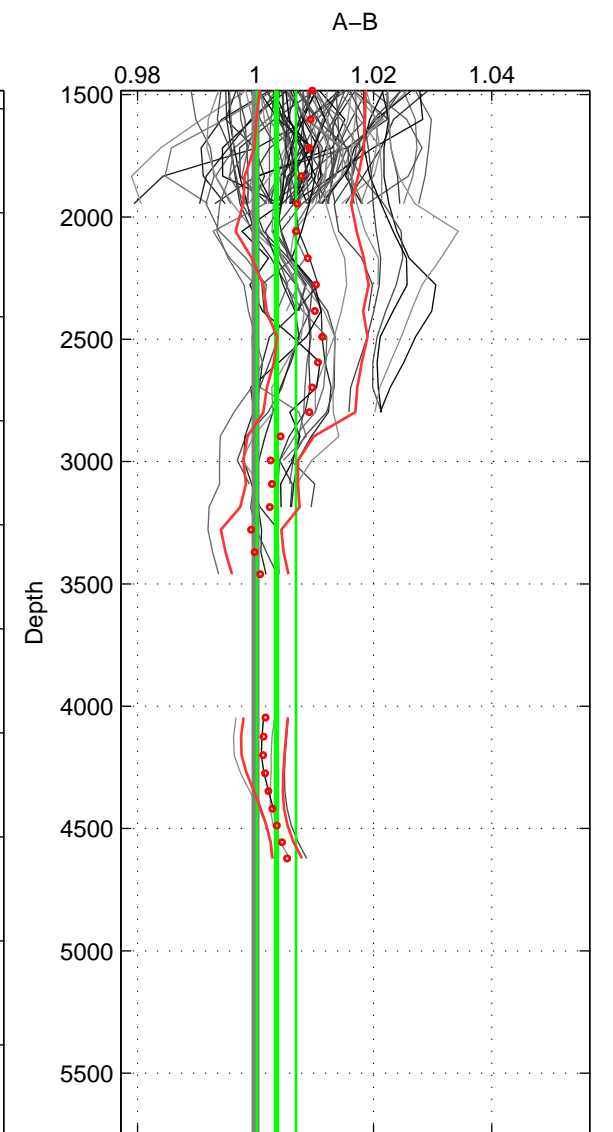

Cruise A (red). Date: Jul 1994 Cruisename: 624-49RY19940707

Cruise B (blue). Date: Feb 2008 Cruisename: 717-49UP20080122

*** "Favourite" values are means of spaces 1 2.

	Offset	O.StDev	Ratio	R.Stdev	Rating
SIGMA:	0.182	0.186	1.005	0.005	5
THETA:	0.152	0.151	1.004	0.004	5
DEPTH:	0.126	0.118	1.004	0.003	4
FAV.:	0.167	0.169	1.005	0.005	5

Profiles of A: 79
 Profiles of B: 17
 Diff profs : 93
 WMoffset (A-B): 0.18175
 WMoffset stdev: 0.18647
 WMratio (A/B): 1.005
 WMratio stdev: 0.0051465

Quality (1-5): 5

Profiles of A: 79
 Profiles of B: 17
 Diff profs : 93
 WMoffset (A-B): 0.15217
 WMoffset stdev: 0.15118
 WMratio (A/B): 1.0043
 WMratio stdev: 0.0042259

Quality (1-5): 5

Profiles of A: 79
 Profiles of B: 17
 Diff profs : 93
 WMoffset (A-B): 0.12621
 WMoffset stdev: 0.11769
 WMratio (A/B): 1.0035
 WMratio stdev: 0.0033068

Quality (1-5): 4