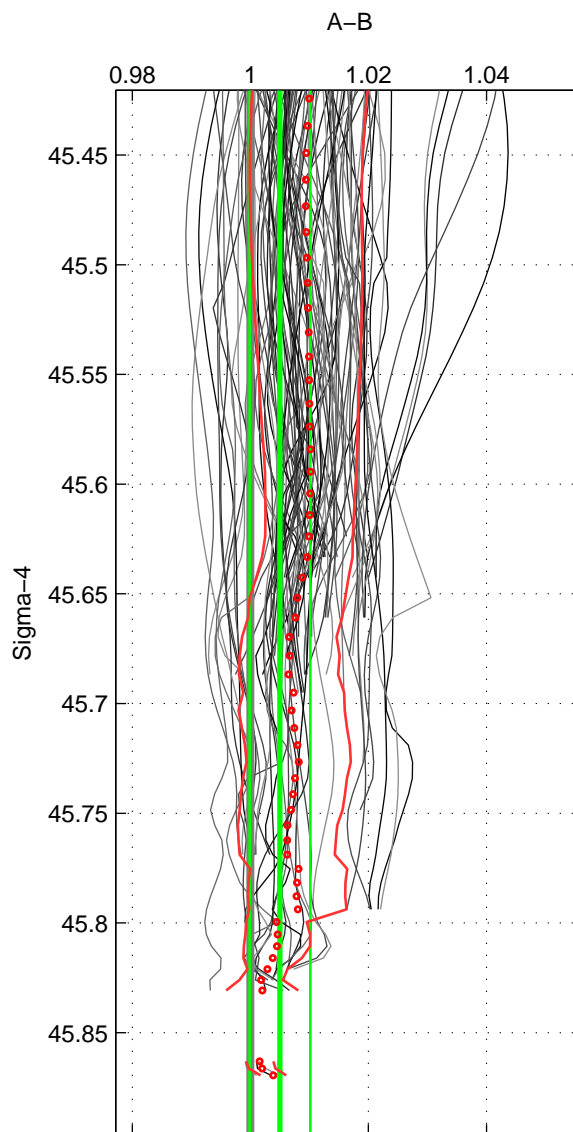

Cruise A (red). Date: Jul 1994 Cruisename: 624-49RY19940707

Cruise B (blue). Date: Feb 2008 Cruisename: 717-49UP20080122

*** "Favourite" values are means of spaces 1 2.

	Offset	O.StDev	Ratio	R.Stdev	Rating
SIGMA:	0.182	0.186	1.005	0.005	5
THETA:	0.152	0.151	1.004	0.004	5
DEPTH:	0.126	0.118	1.004	0.003	4
FAV.:	0.167	0.169	1.005	0.005	5

Profiles of A: 79
 Profiles of B: 17
 Diff profs : 93
 WMoffset (A-B): 0.18175
 WMoffset stdev: 0.18647
 WMratio (A/B): 1.005
 WMratio stdev: 0.0051465

Quality (1-5): 5

Profiles of A: 79
 Profiles of B: 17
 Diff profs : 93
 WMoffset (A-B): 0.15217
 WMoffset stdev: 0.15118
 WMratio (A/B): 1.0043
 WMratio stdev: 0.0042259

Quality (1-5): 5

Profiles of A: 79
 Profiles of B: 17
 Diff profs : 93
 WMoffset (A-B): 0.12621
 WMoffset stdev: 0.11769
 WMratio (A/B): 1.0035
 WMratio stdev: 0.0033068

Quality (1-5): 4