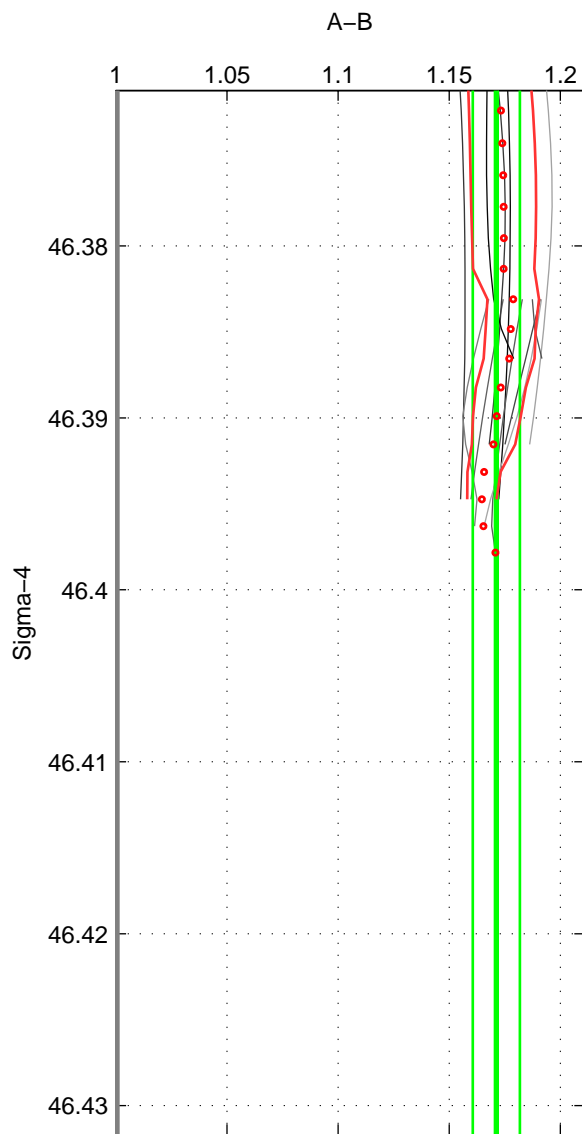

Cruise A (red). Date: Jun 2009 Cruisename: 83-58GS20090528  
 Cruise B (blue). Date: Sep 1980 Cruisename: 111-77YM19800811

\*\*\* "Favourite" values are means of spaces 1 2.

	Offset	O.StDev	Ratio	R.Stdev	Rating
SIGMA:	2.147	0.123	1.171	0.011	4
THETA:	2.131	0.128	1.170	0.011	4
DEPTH:	1.918	0.033	1.150	0.002	3
FAV.:	2.139	0.126	1.171	0.011	4

Profiles of A: 8  
 Profiles of B: 3  
 Diff profs : 11  
 WMoffset (A-B): 2.147  
 WMoffset stdev: 0.1231  
 WMratio (A/B): 1.1712  
 WMratio stdev: 0.010567

Quality (1-5): 4

Profiles of A: 8  
 Profiles of B: 3  
 Diff profs : 11  
 WMoffset (A-B): 2.1312  
 WMoffset stdev: 0.12831  
 WMratio (A/B): 1.1701  
 WMratio stdev: 0.011283

Quality (1-5): 4

Profiles of A: 8  
 Profiles of B: 3  
 Diff profs : 11  
 WMoffset (A-B): 1.9183  
 WMoffset stdev: 0.032766  
 WMratio (A/B): 1.15  
 WMratio stdev: 0.002438

Quality (1-5): 3

Please note that statistics are bad.