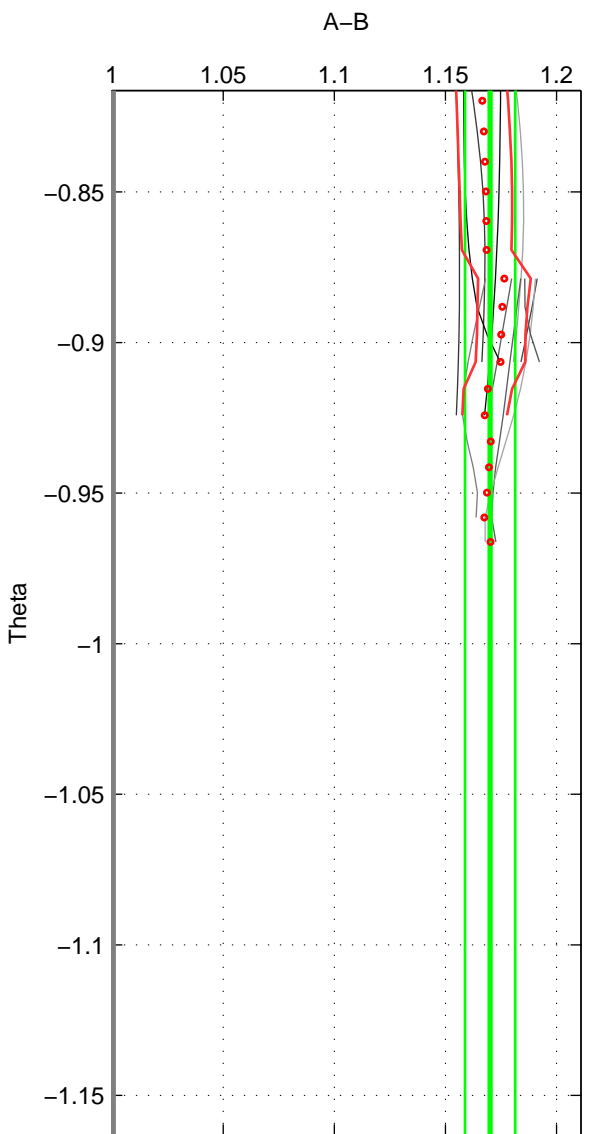

Cruise A (red). Date: Jun 2009 Cruisename: 83-58GS20090528  
 Cruise B (blue). Date: Sep 1980 Cruisename: 111-77YM19800811

\*\*\* "Favourite" values are means of spaces 1 2.

	Offset	O.StDev	Ratio	R.Stdev	Rating
SIGMA:	2.147	0.123	1.171	0.011	4
THETA:	2.131	0.128	1.170	0.011	4
DEPTH:	1.918	0.033	1.150	0.002	3
FAV.:	2.139	0.126	1.171	0.011	4

Profiles of A: 8  
 Profiles of B: 3  
 Diff profs : 11  
 WMoffset (A-B): 2.147  
 WMoffset stdev: 0.1231  
 WMratio (A/B): 1.1712  
 WMratio stdev: 0.010567

Quality (1-5): 4

Profiles of A: 8  
 Profiles of B: 3  
 Diff profs : 11  
 WMoffset (A-B): 2.1312  
 WMoffset stdev: 0.12831  
 WMratio (A/B): 1.1701  
 WMratio stdev: 0.011283

Quality (1-5): 4

Profiles of A: 8  
 Profiles of B: 3  
 Diff profs : 11  
 WMoffset (A-B): 1.9183  
 WMoffset stdev: 0.032766  
 WMratio (A/B): 1.15  
 WMratio stdev: 0.002438

Quality (1-5): 3

Please note that statistics are bad.